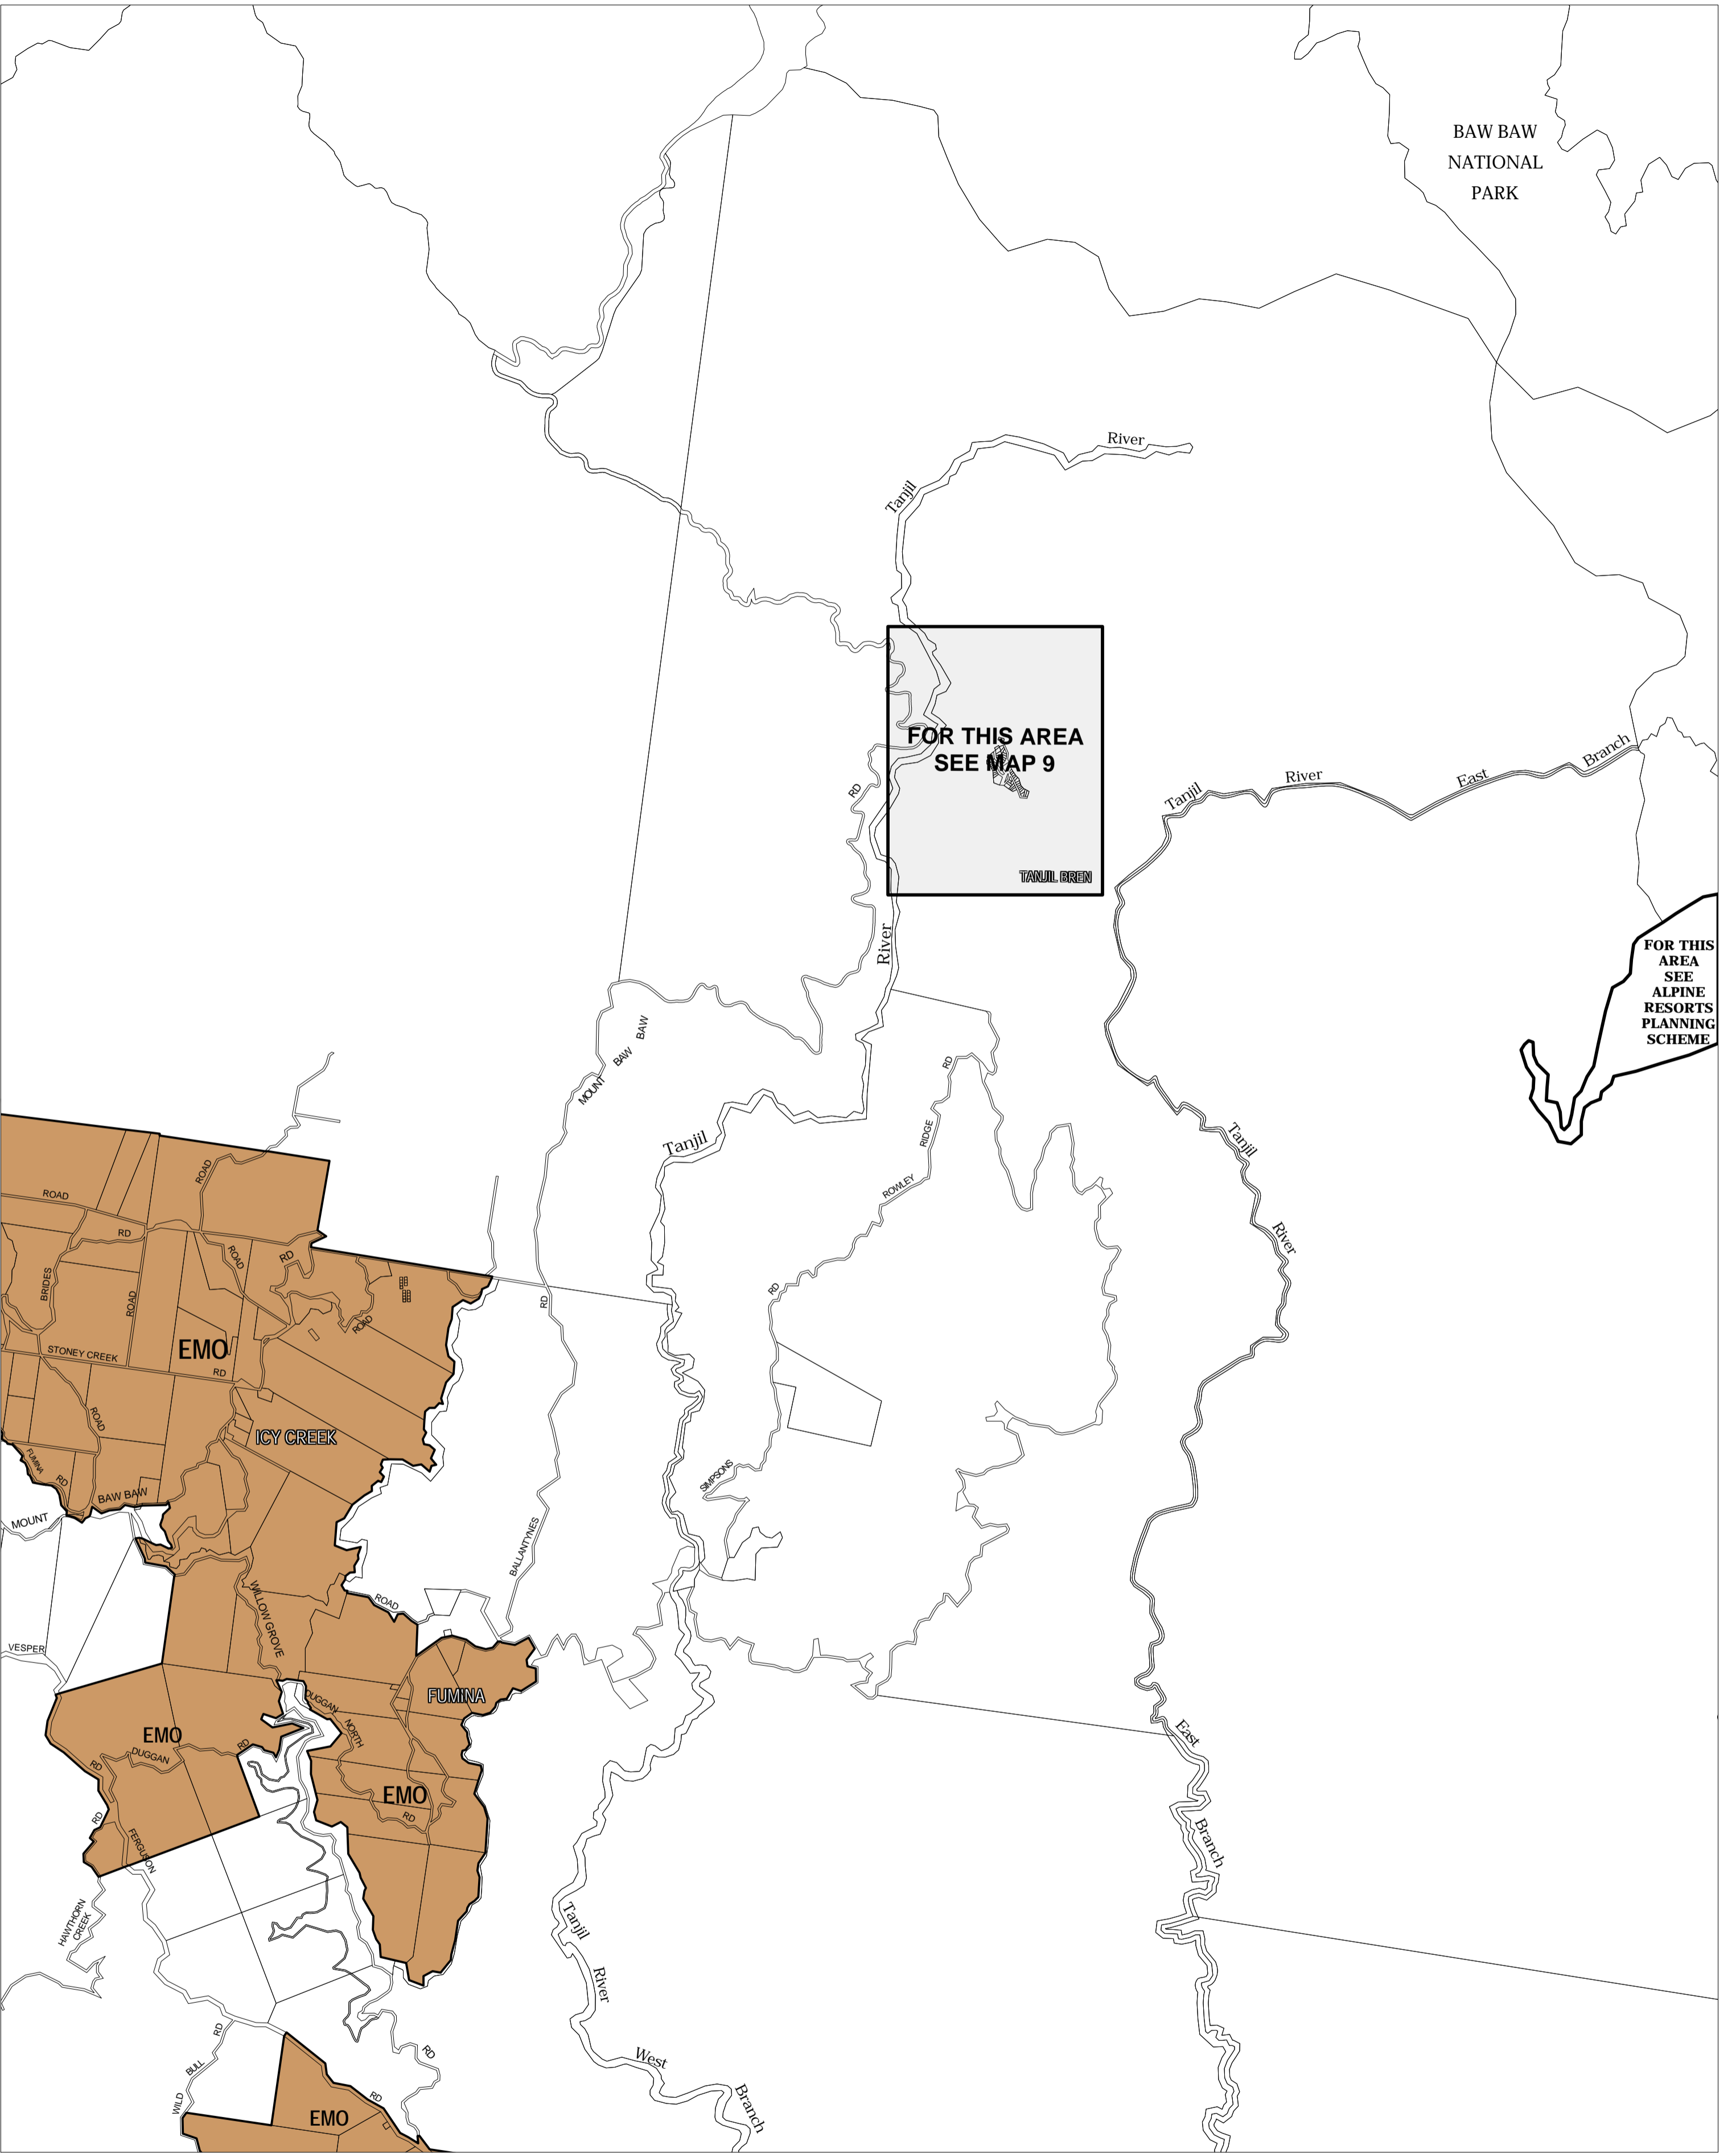

BAW BAW PLANNING SCHEME - LOCAL PROVISION

BAW BAW
NATIONAL
PARK

FOR THIS AREA
SEE MAP 9
TANJIL RIVER

FOR THIS AREA
SEE
ALPINE
RESORTS
PLANNING
SCHEME

EMO

ICY CREEK

FUMNA

EMO

EMO

Overlays

EMO Erosion Management Overlay

Printed: 18/7/2007

AMENDMENT C17