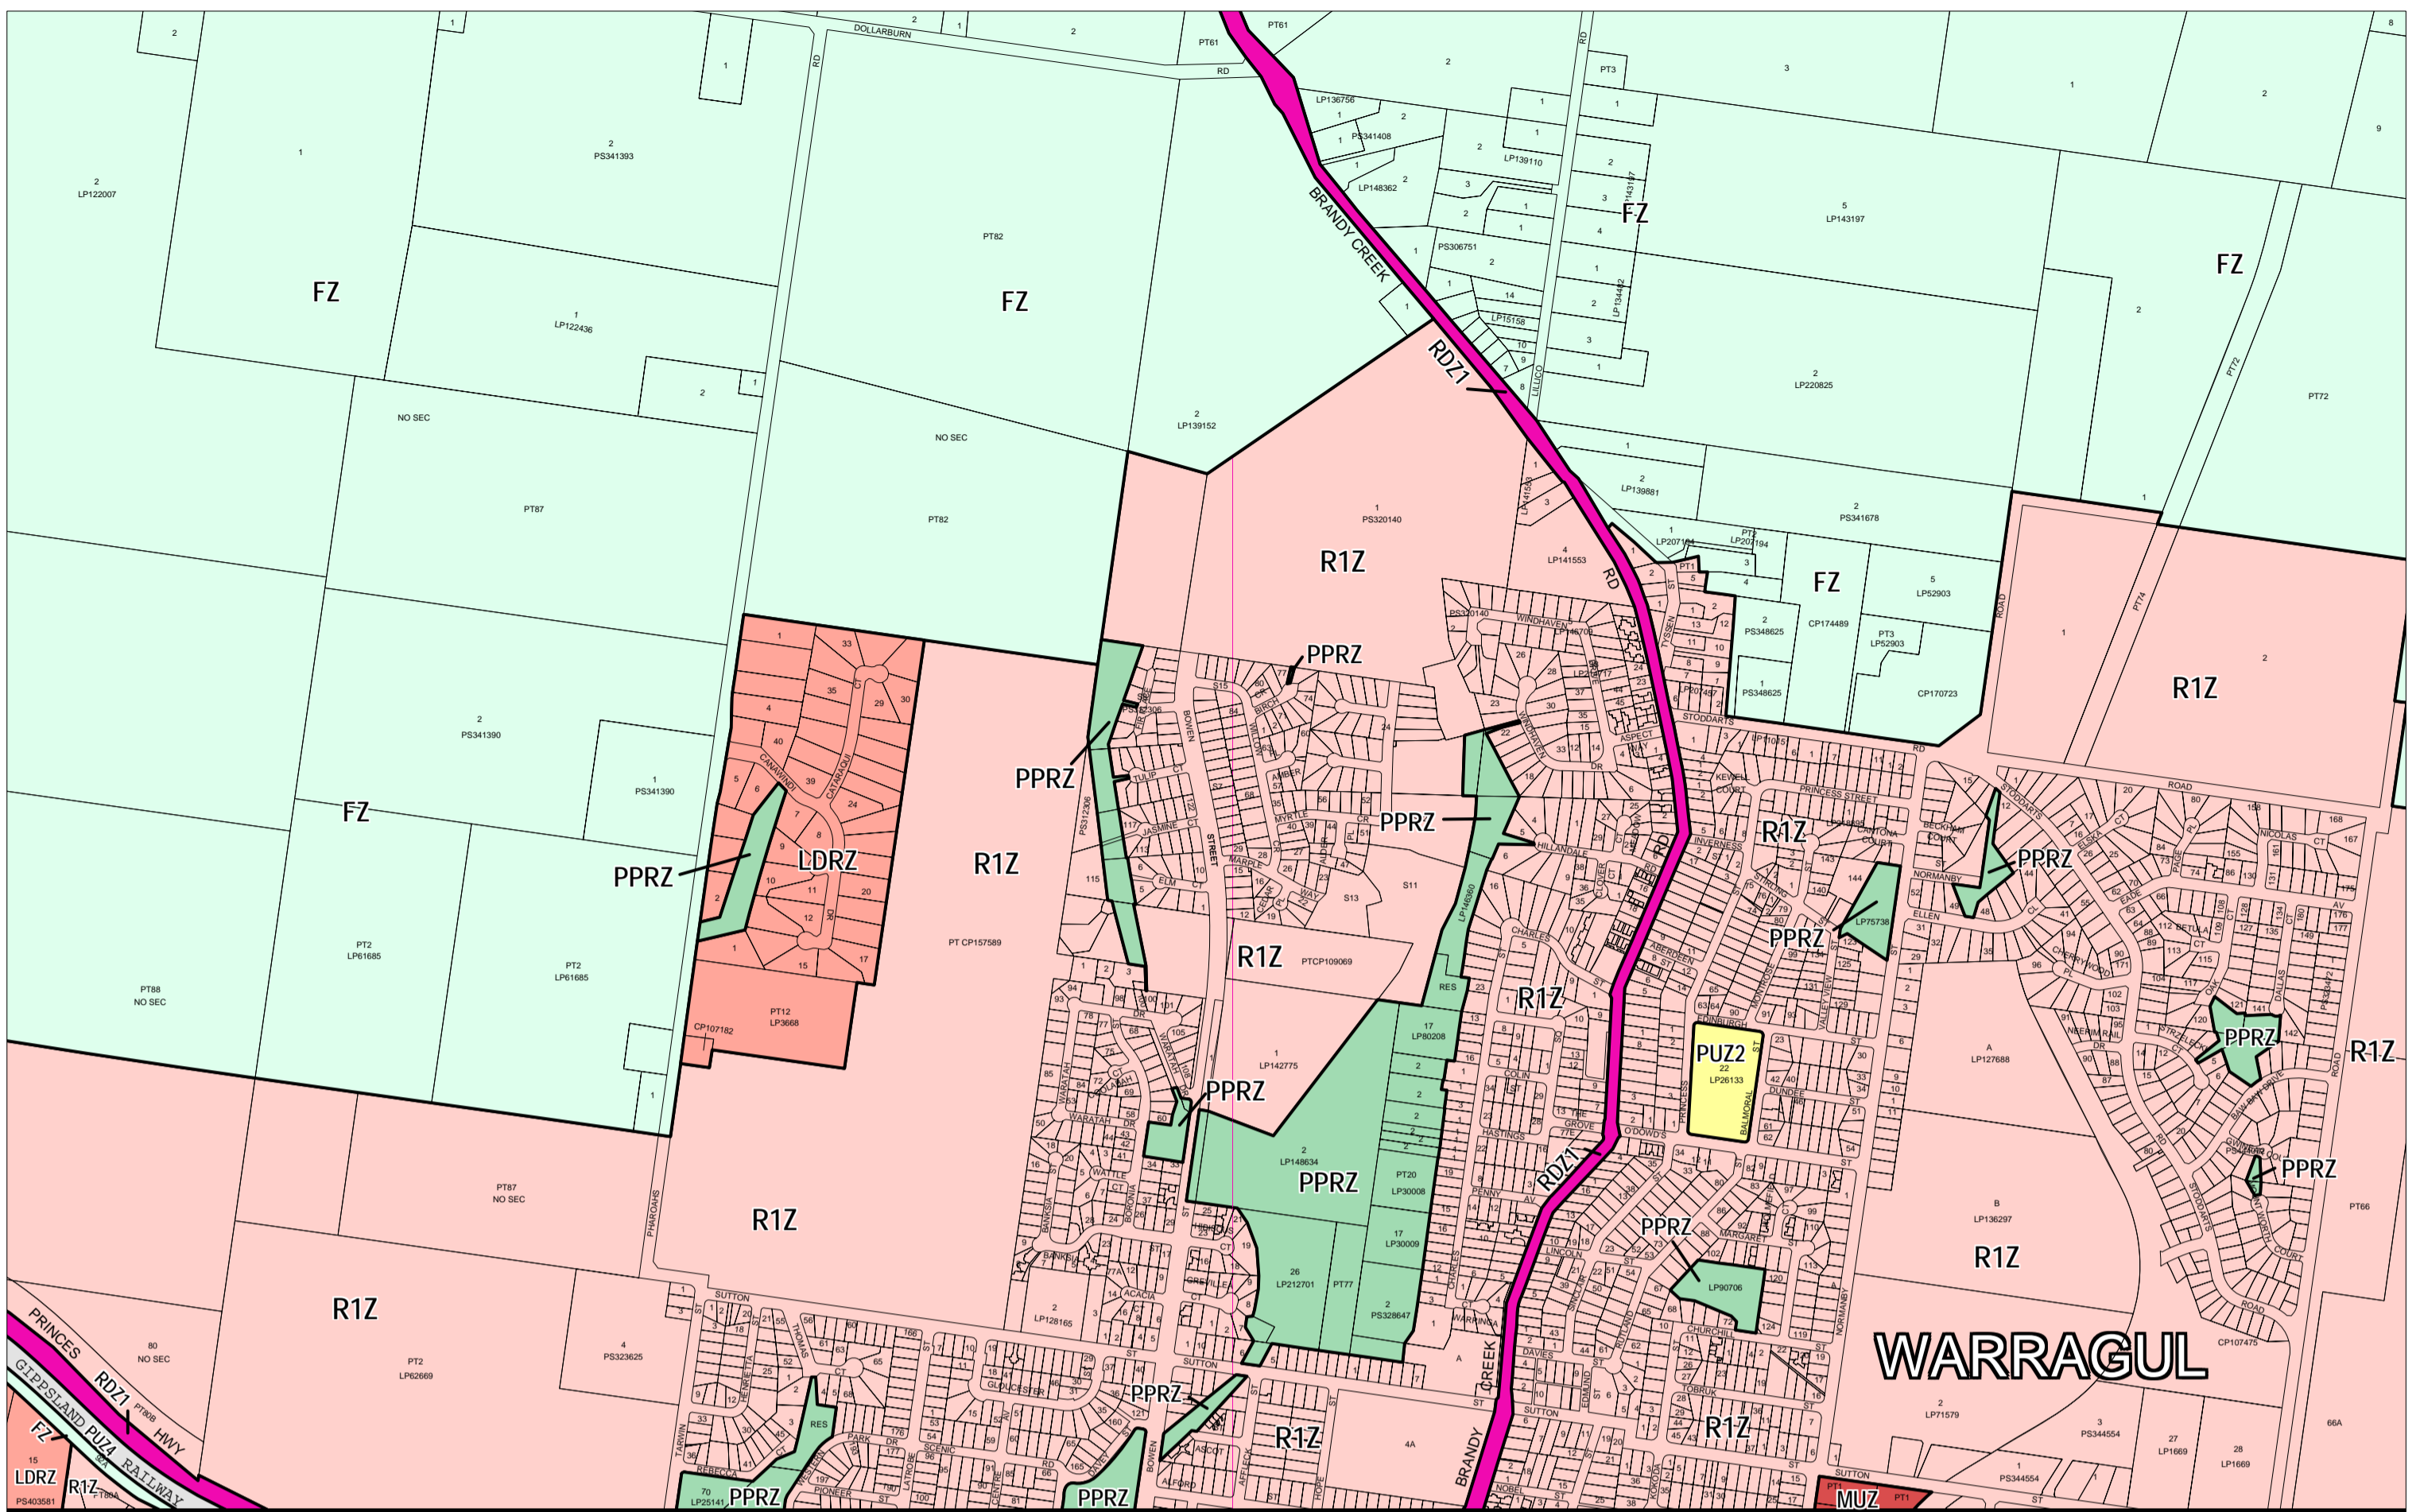

BAW BAW PLANNING SCHEME - LOCAL PROVISION