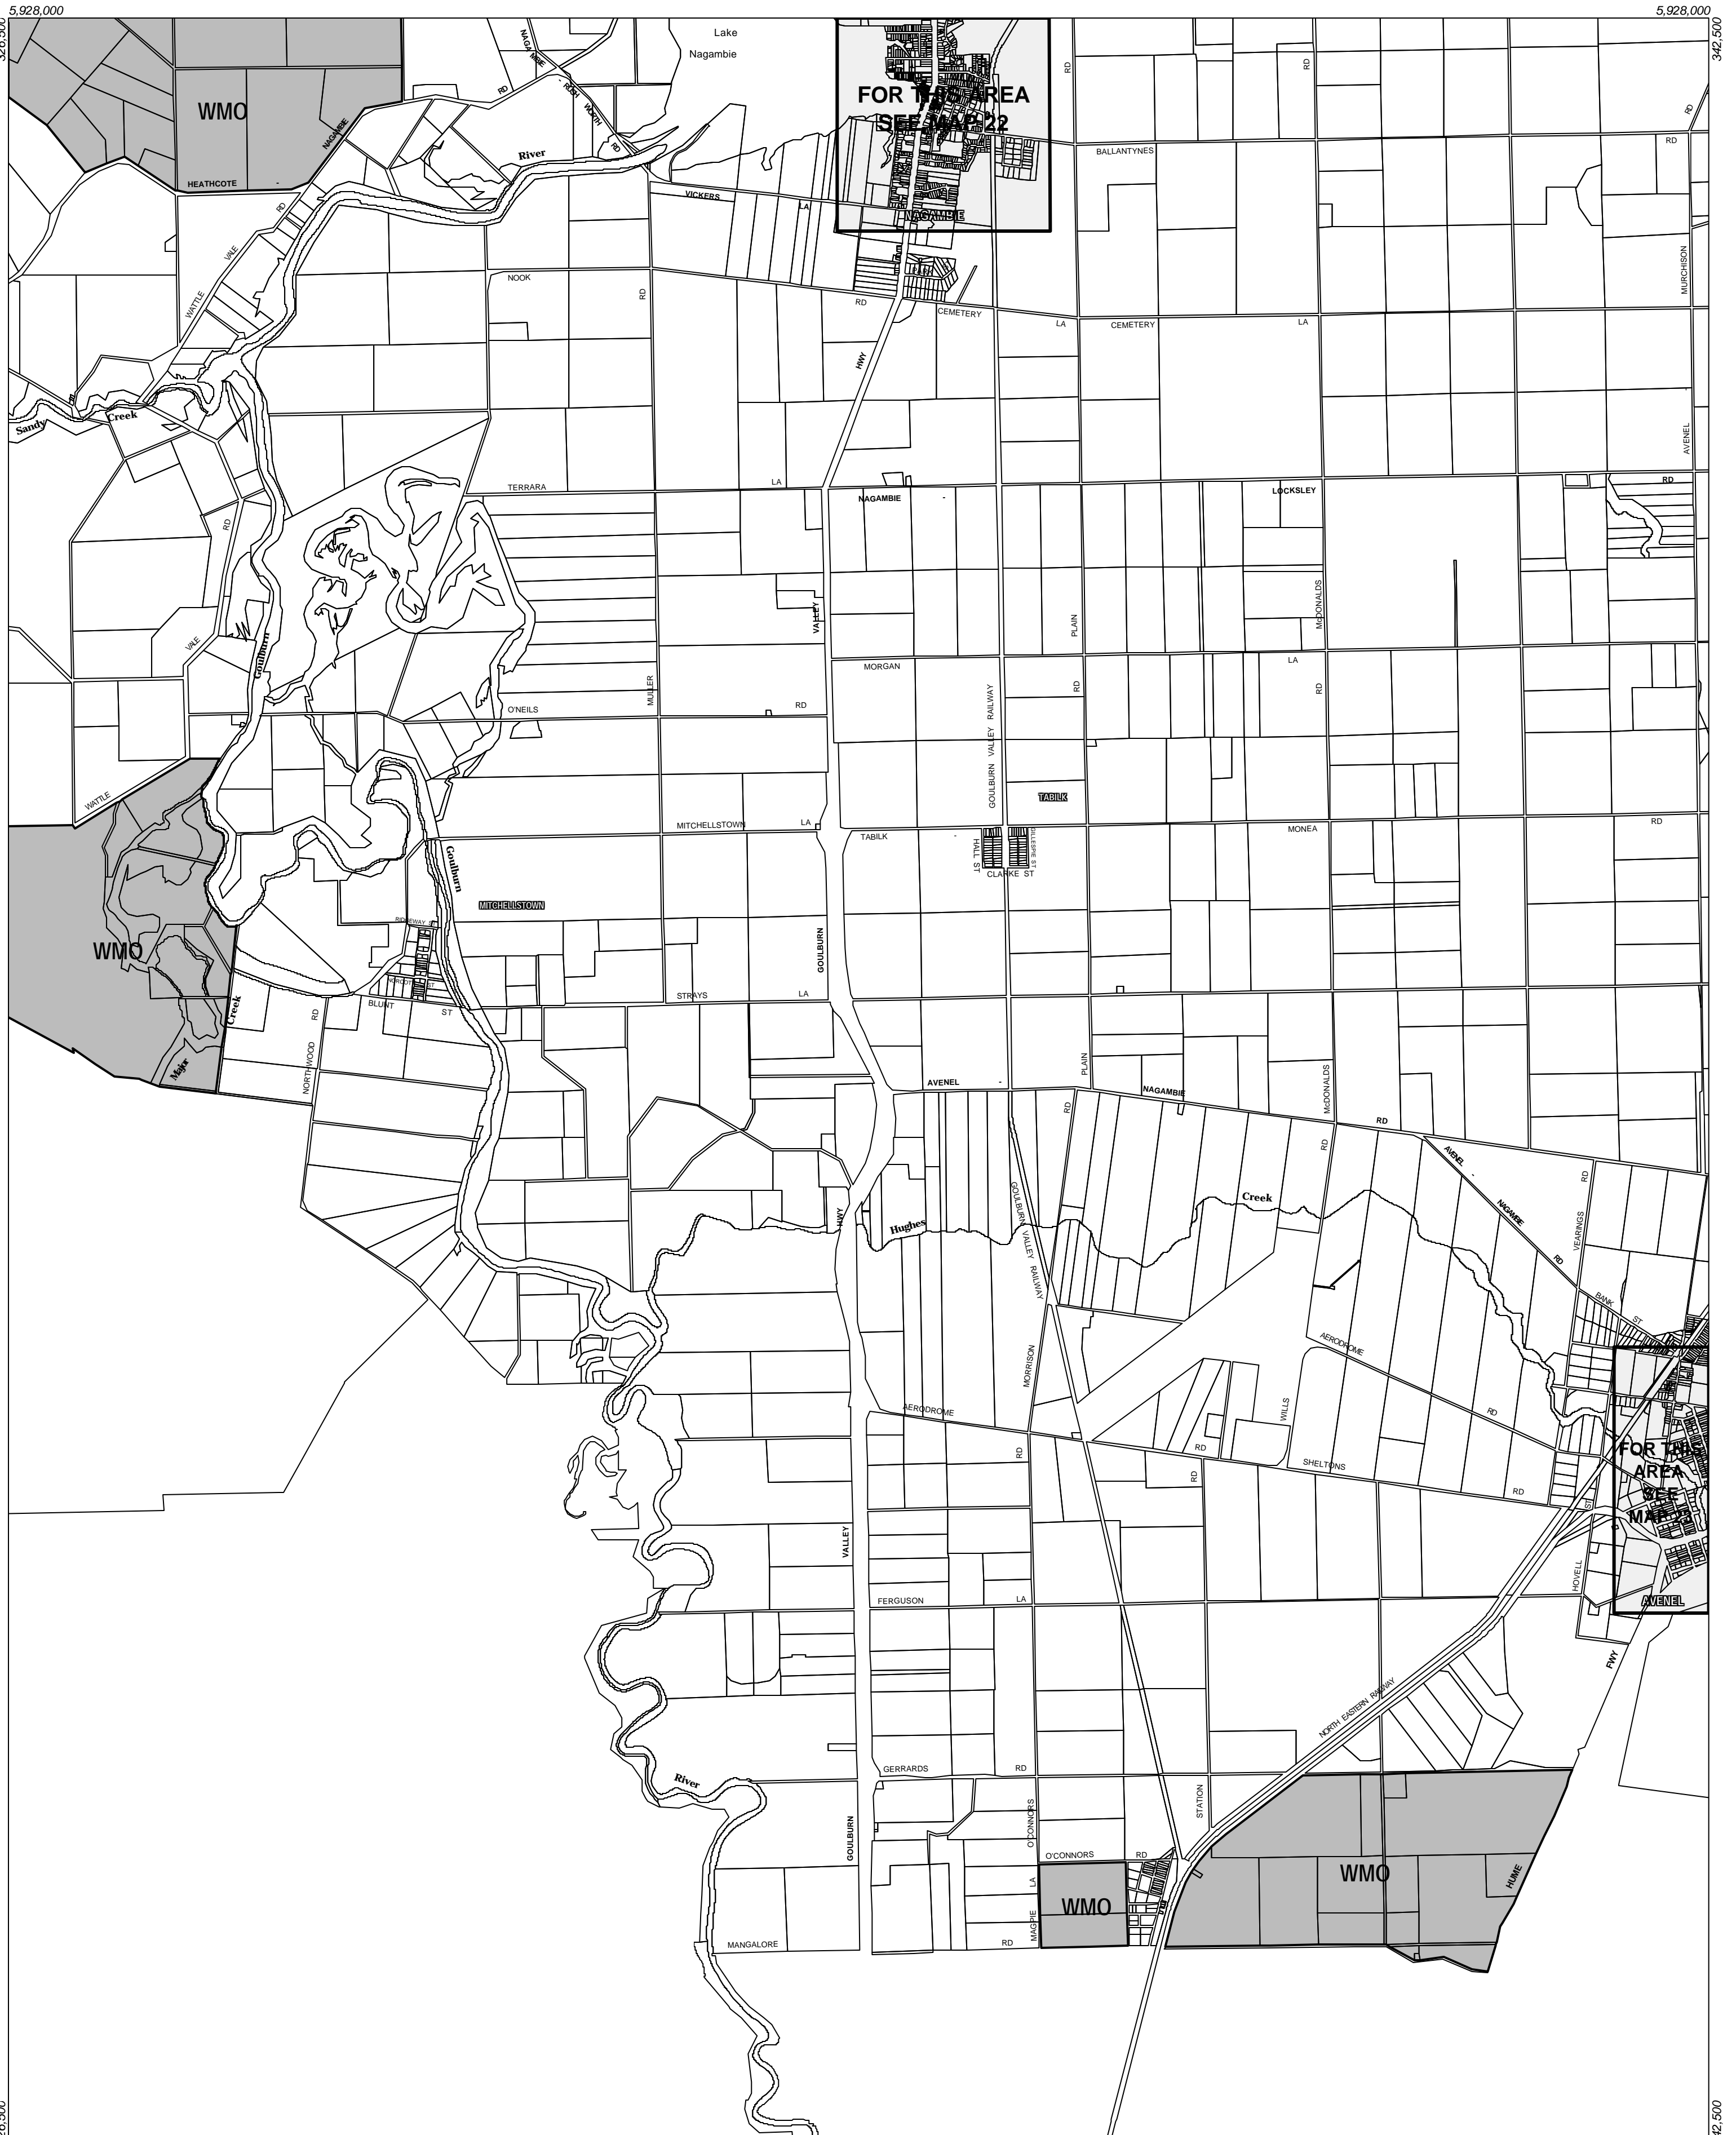

STRATHBOGIE PLANNING SCHEME - LOCAL PROVISION

5,928,000 342,500 5,928,000 342,500

5,908,000 342,500 5,908,000 342,500

Overlays

WMO Wildfire Management Overlay

AUSTRALIAN MAP GRID ZONE 55

Printed: 19/6/2003