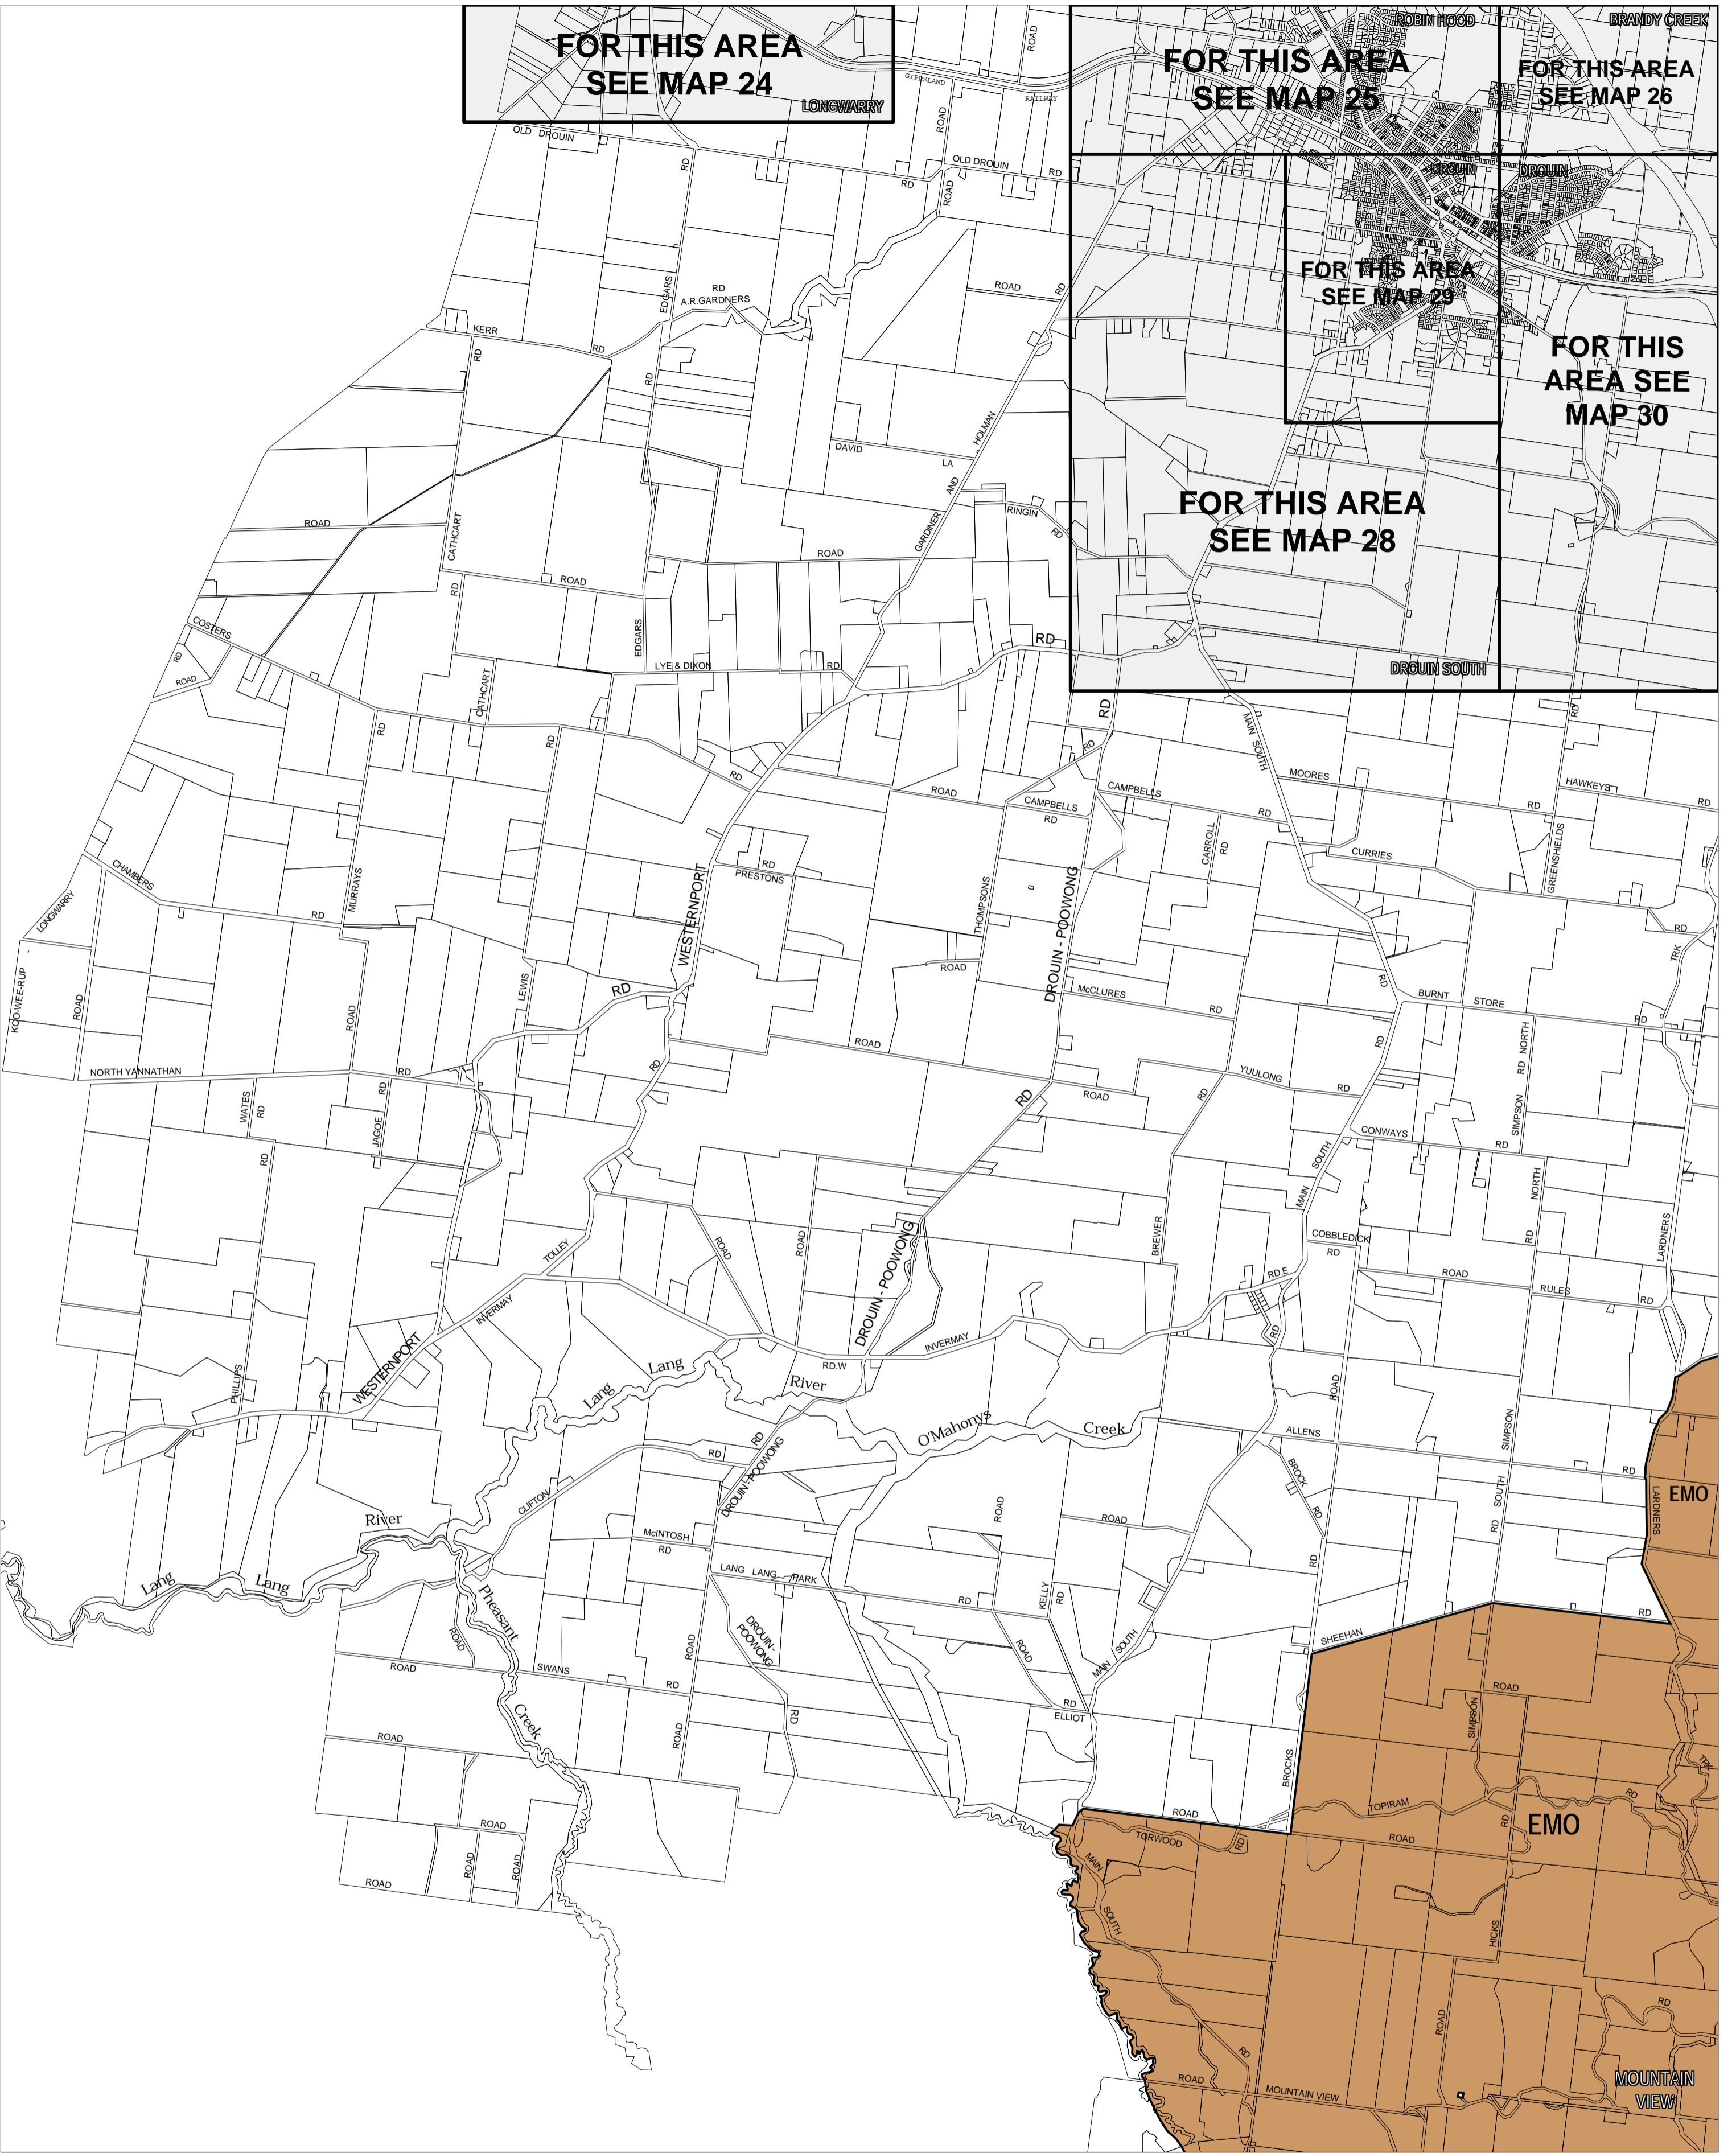

BAW BAW PLANNING SCHEME - LOCAL PROVISION

Overlays

Erosion Management Overlay

Printed: 18/7/2007

AMENDMENT C17