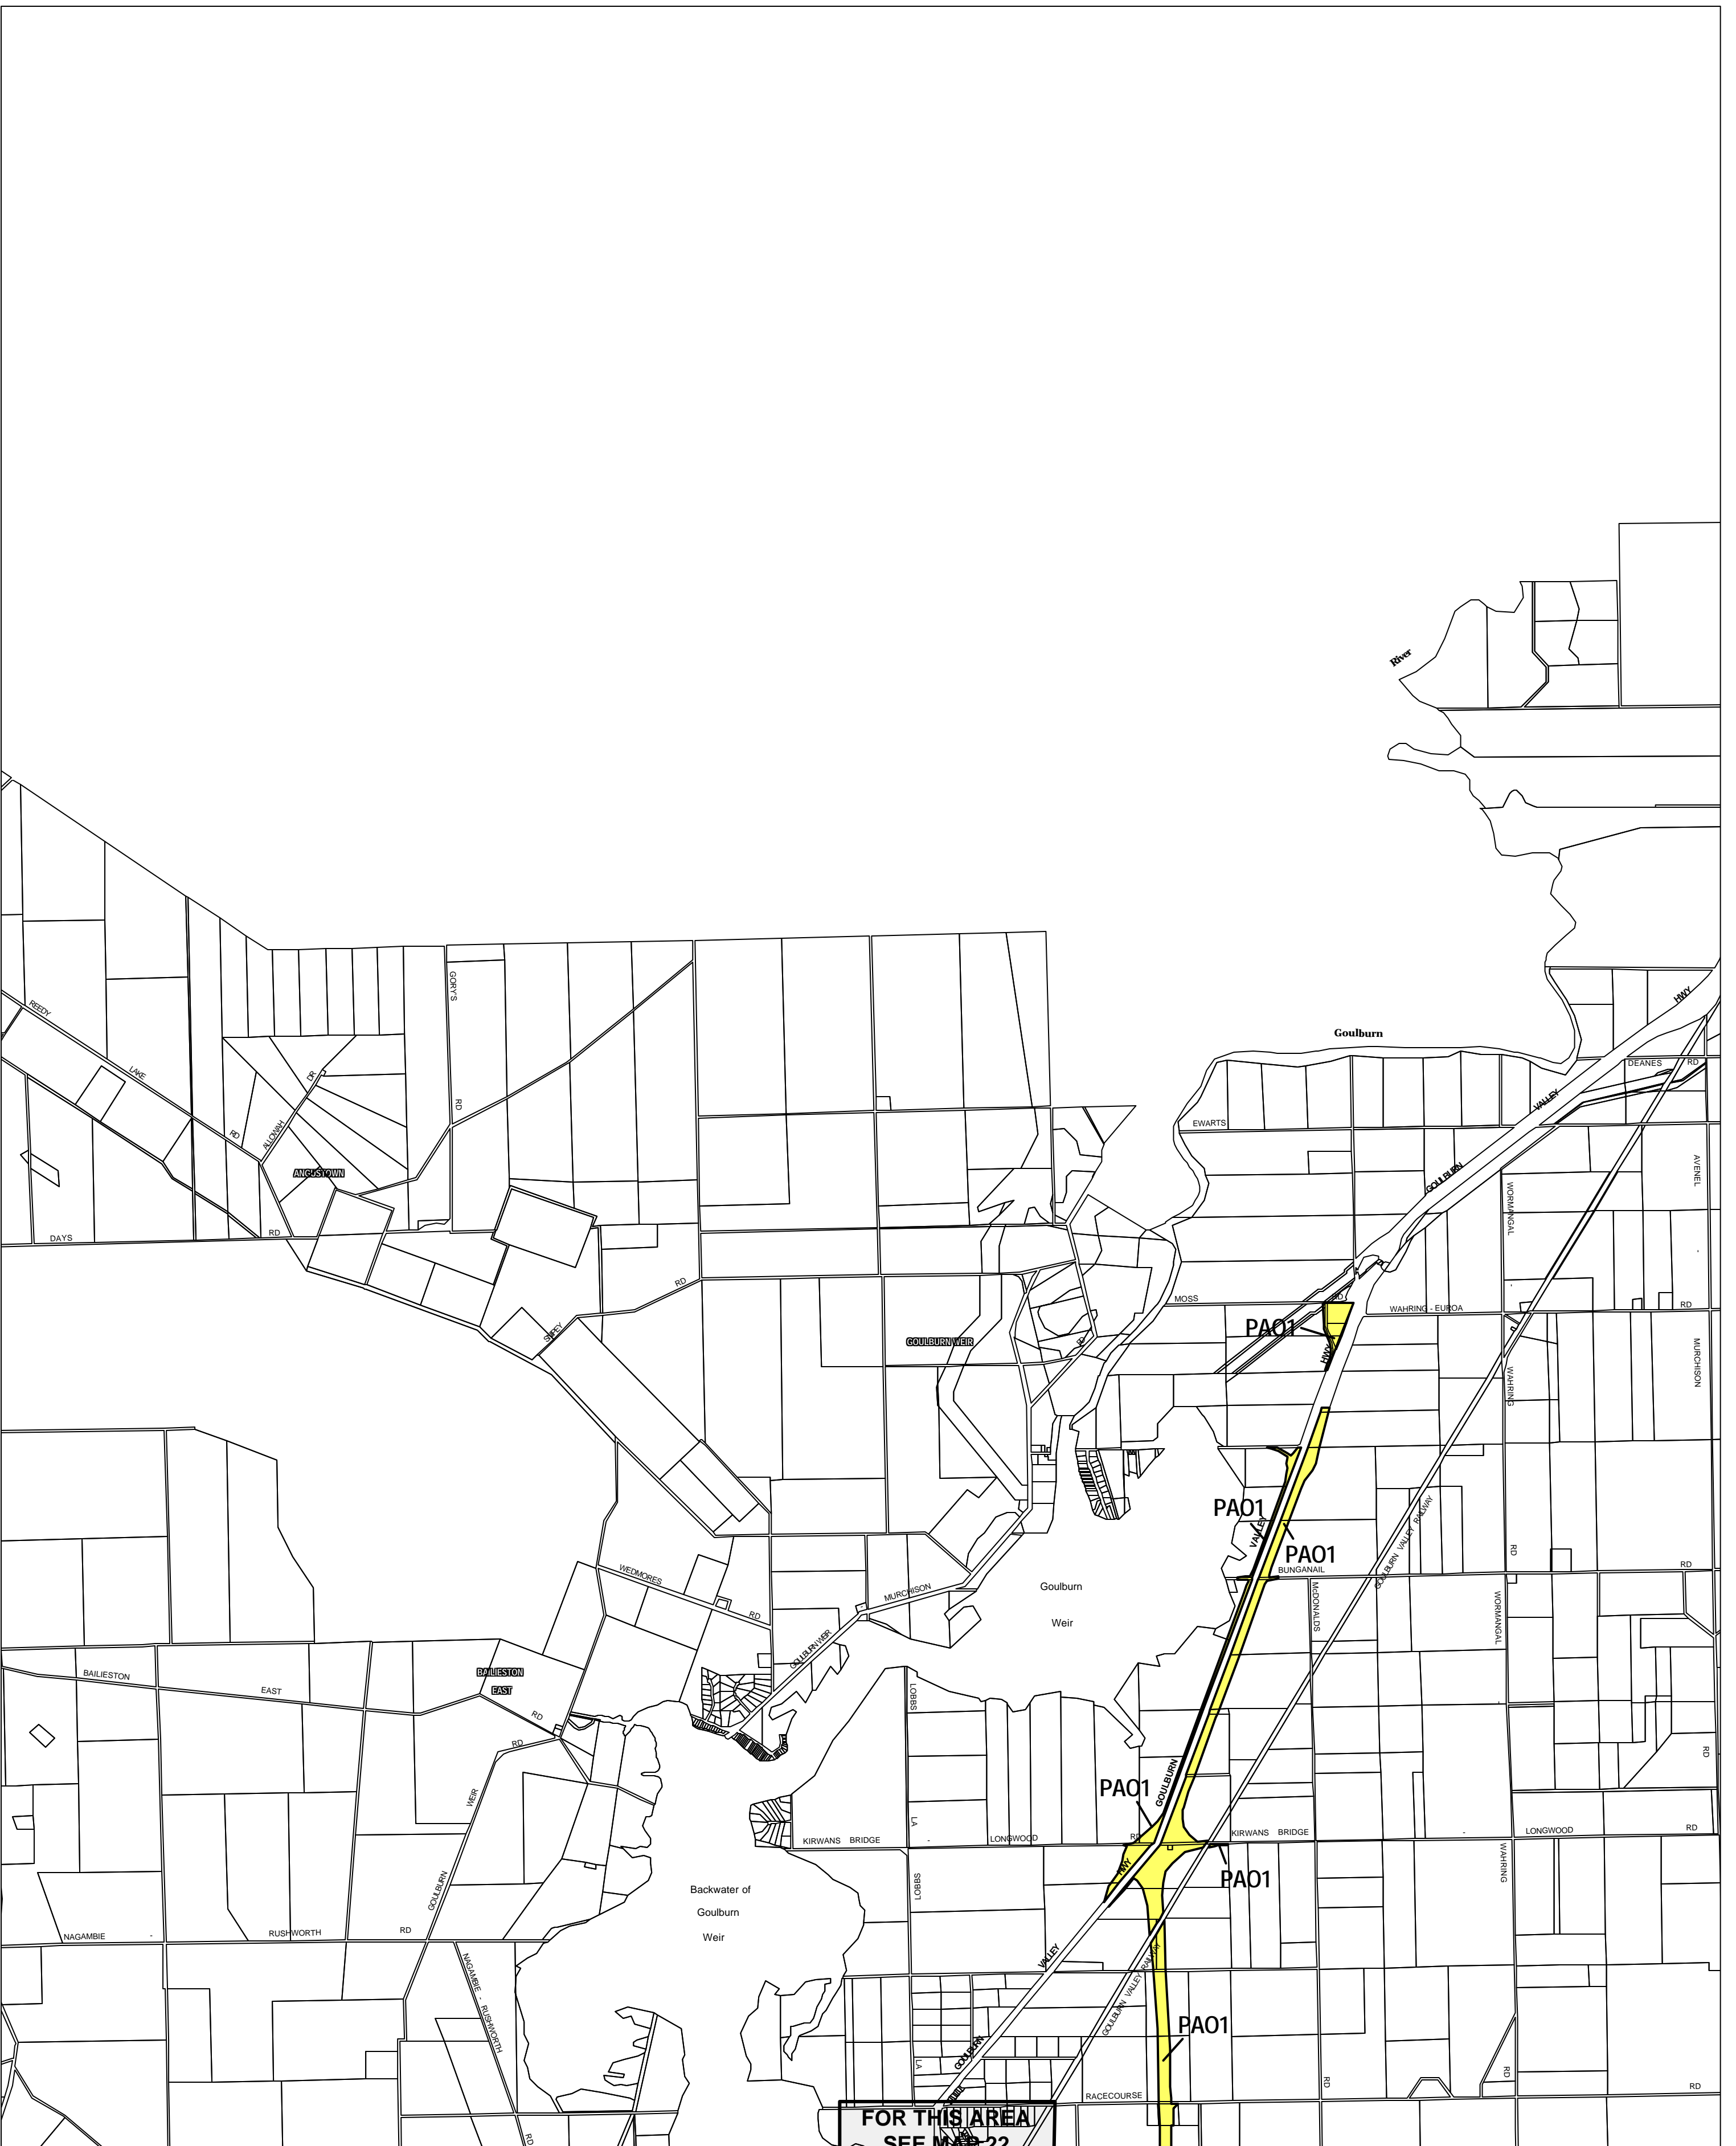

STRATHBOGIE PLANNING SCHEME - LOCAL PROVISION

Overlays
PAO1 Public Acquisition Overlay 1

AUSTRALIAN MAP GRID ZONE 55

Printed: 12/6/2007

AMENDMENT C34