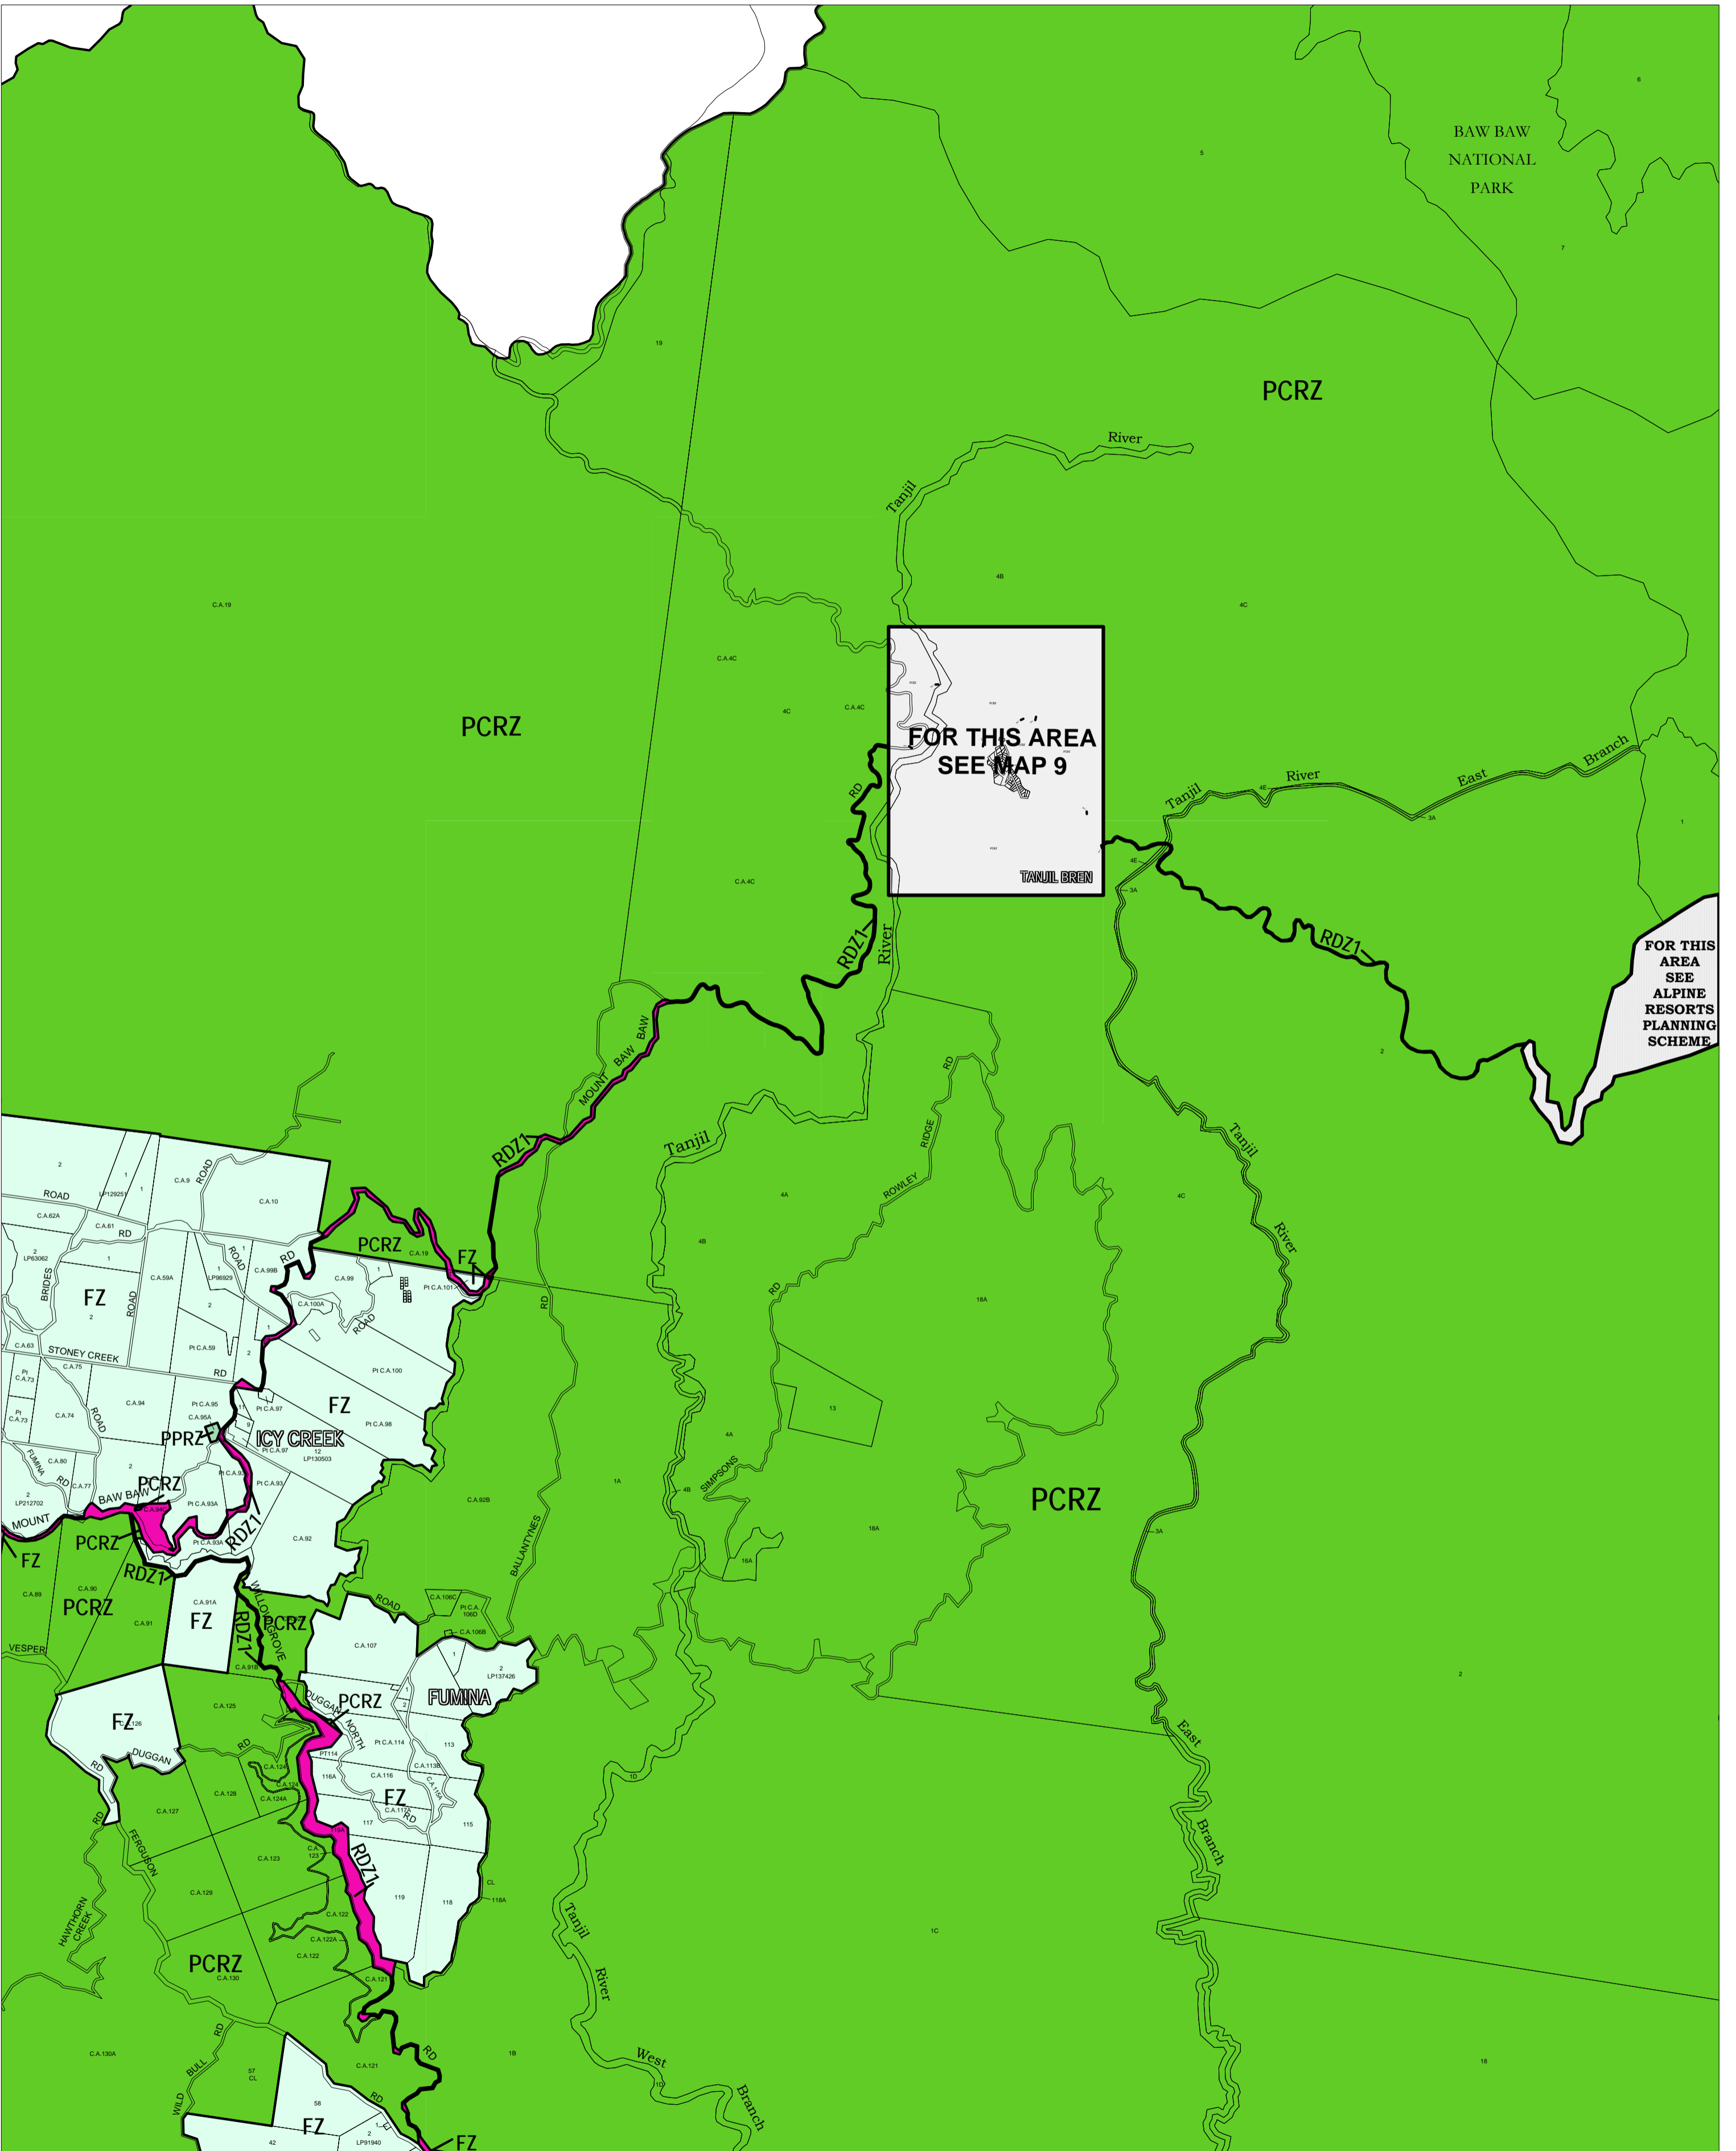

BAW BAW PLANNING SCHEME - LOCAL PROVISION

Public Land	
	Public Conservation And Resource Zone
	Public Park And Recreation Zone
	Road Zone - Category 1
Rural	
	Farming Zone

AUSTRALIAN MAP GRID ZONE 55

Printed: 3/4/2008

AMENDMENT C55