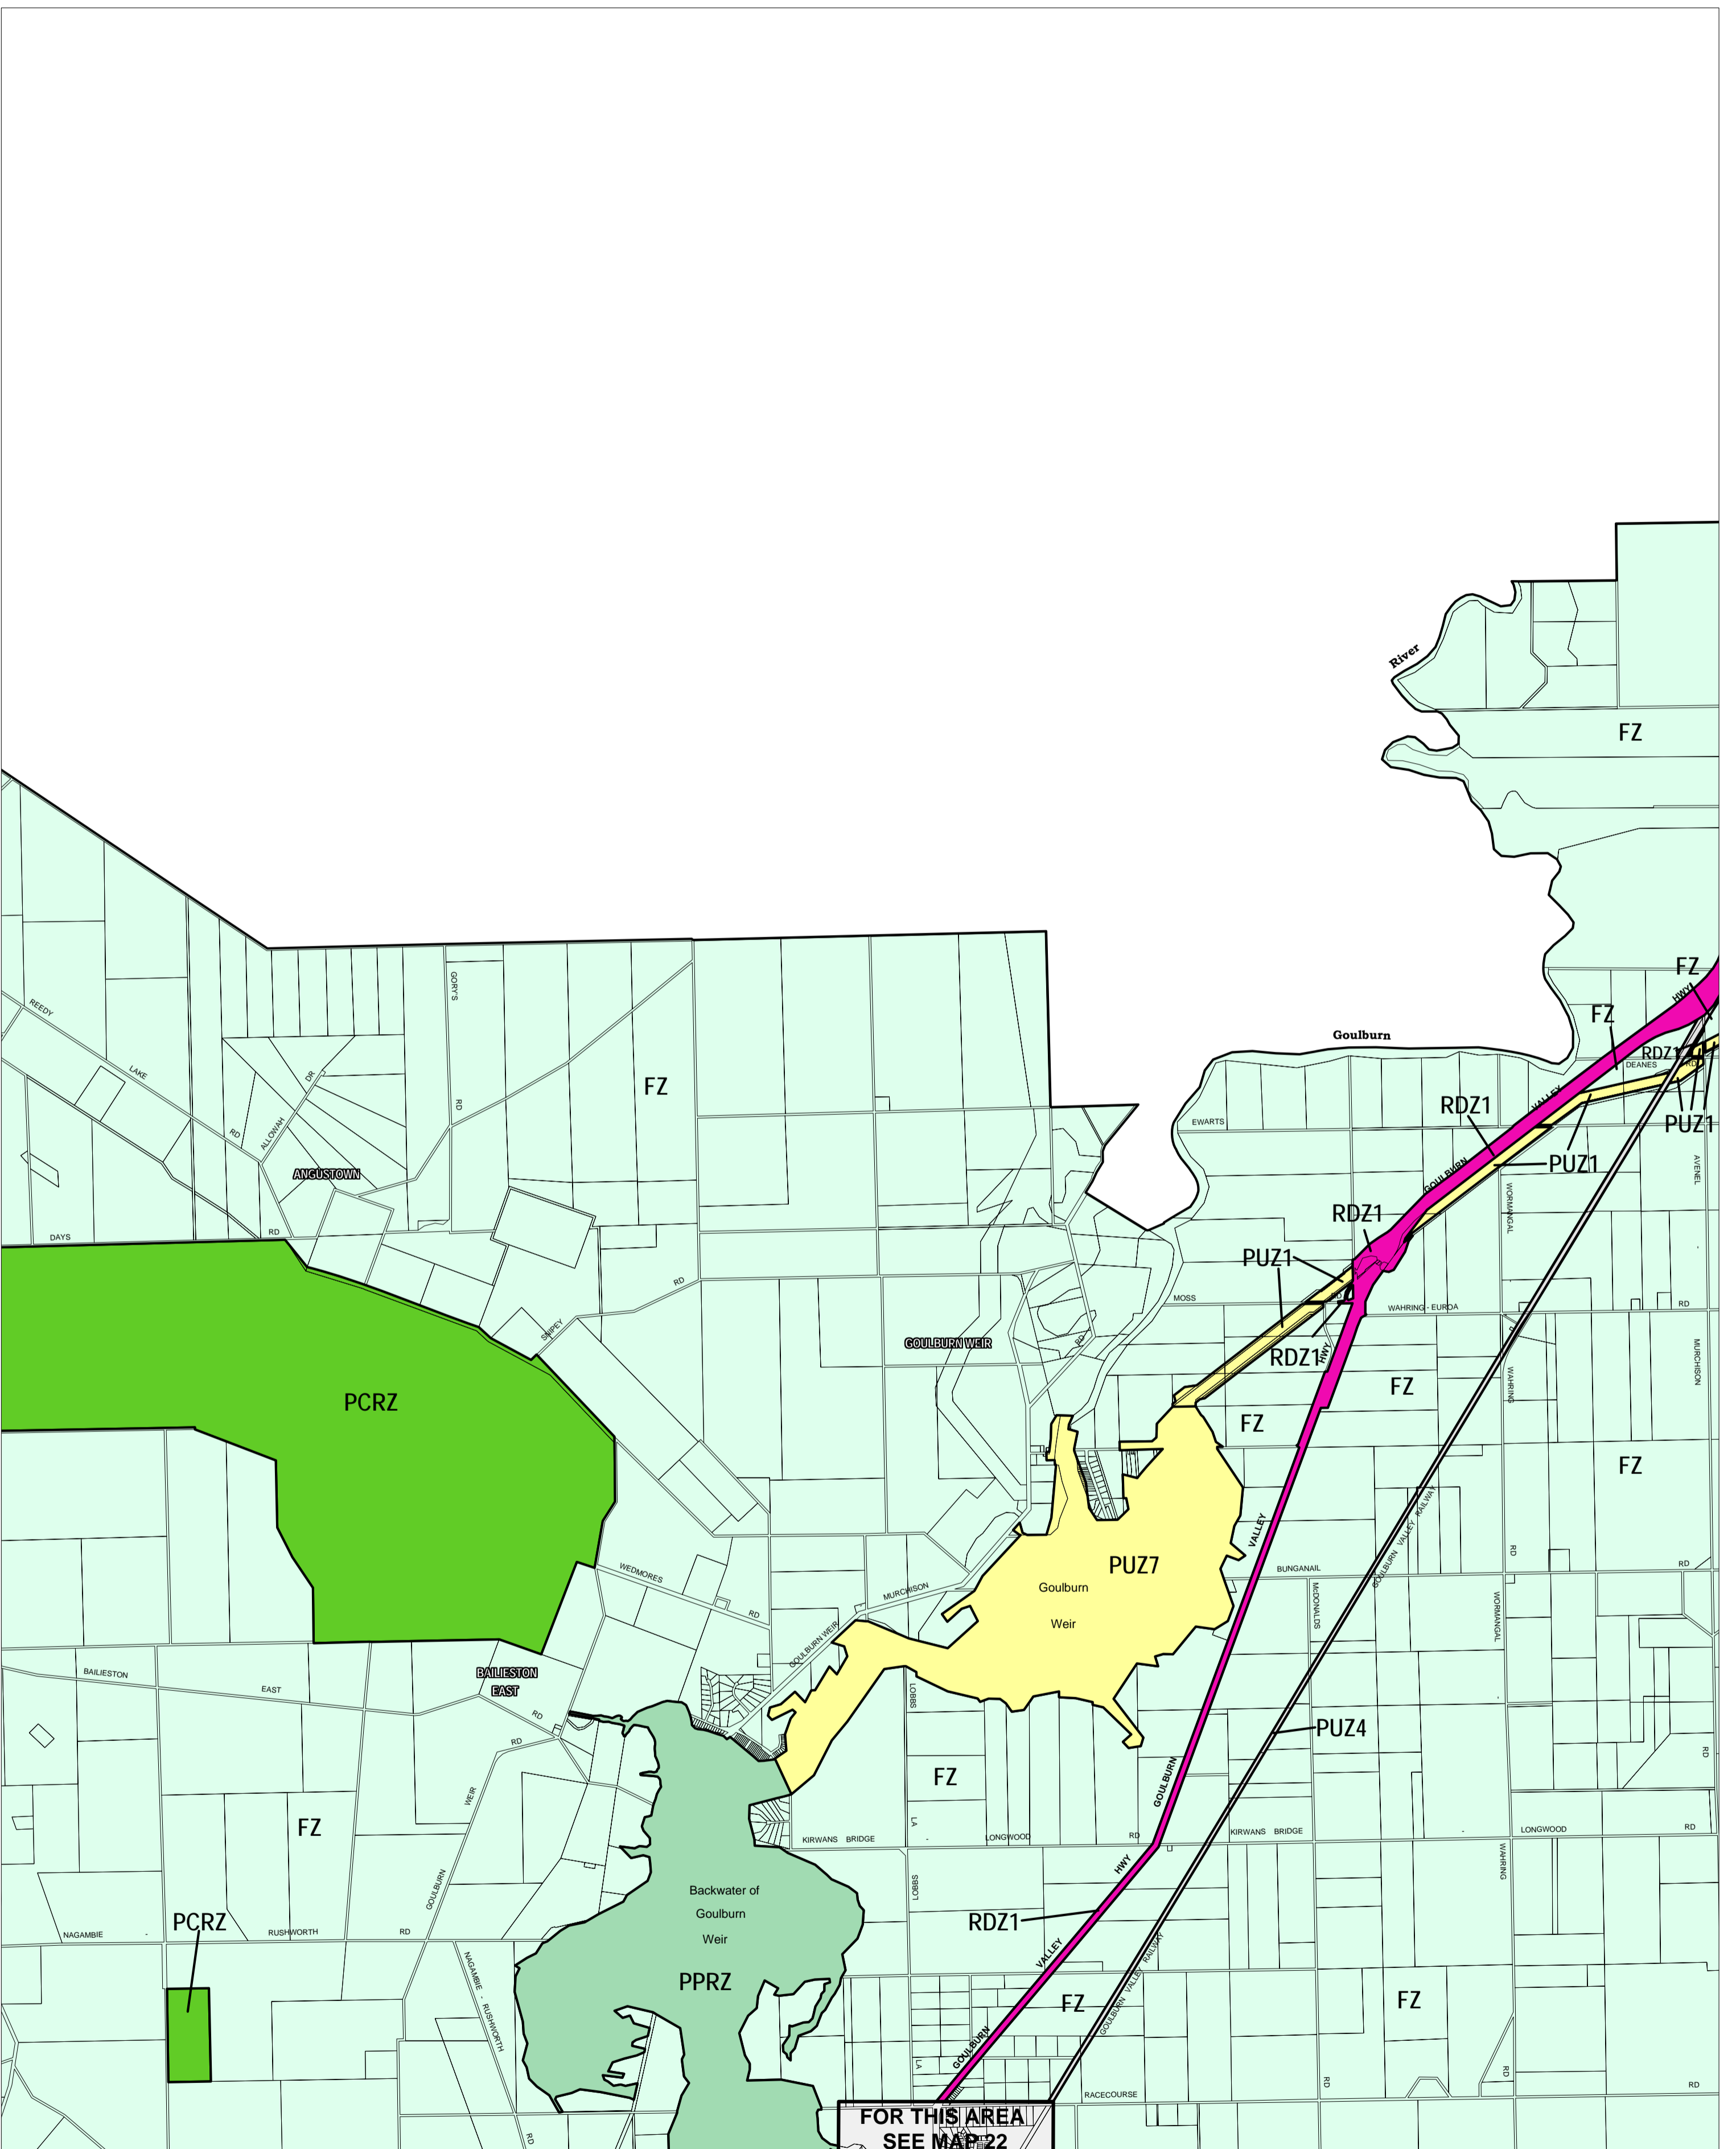

STRATHBOGIE PLANNING SCHEME - LOCAL PROVISION

Public Land	
	Public Conservation And Resource Zone
	Public Park And Recreation Zone
	Public Use Zone - Other Public Use
	Public Use Zone - Service And Utility
	Public Use Zone - Transport
	Road Zone - Category 1
Rural	
	Farming Zone

Printed: 11/3/2010

AMENDMENT C21