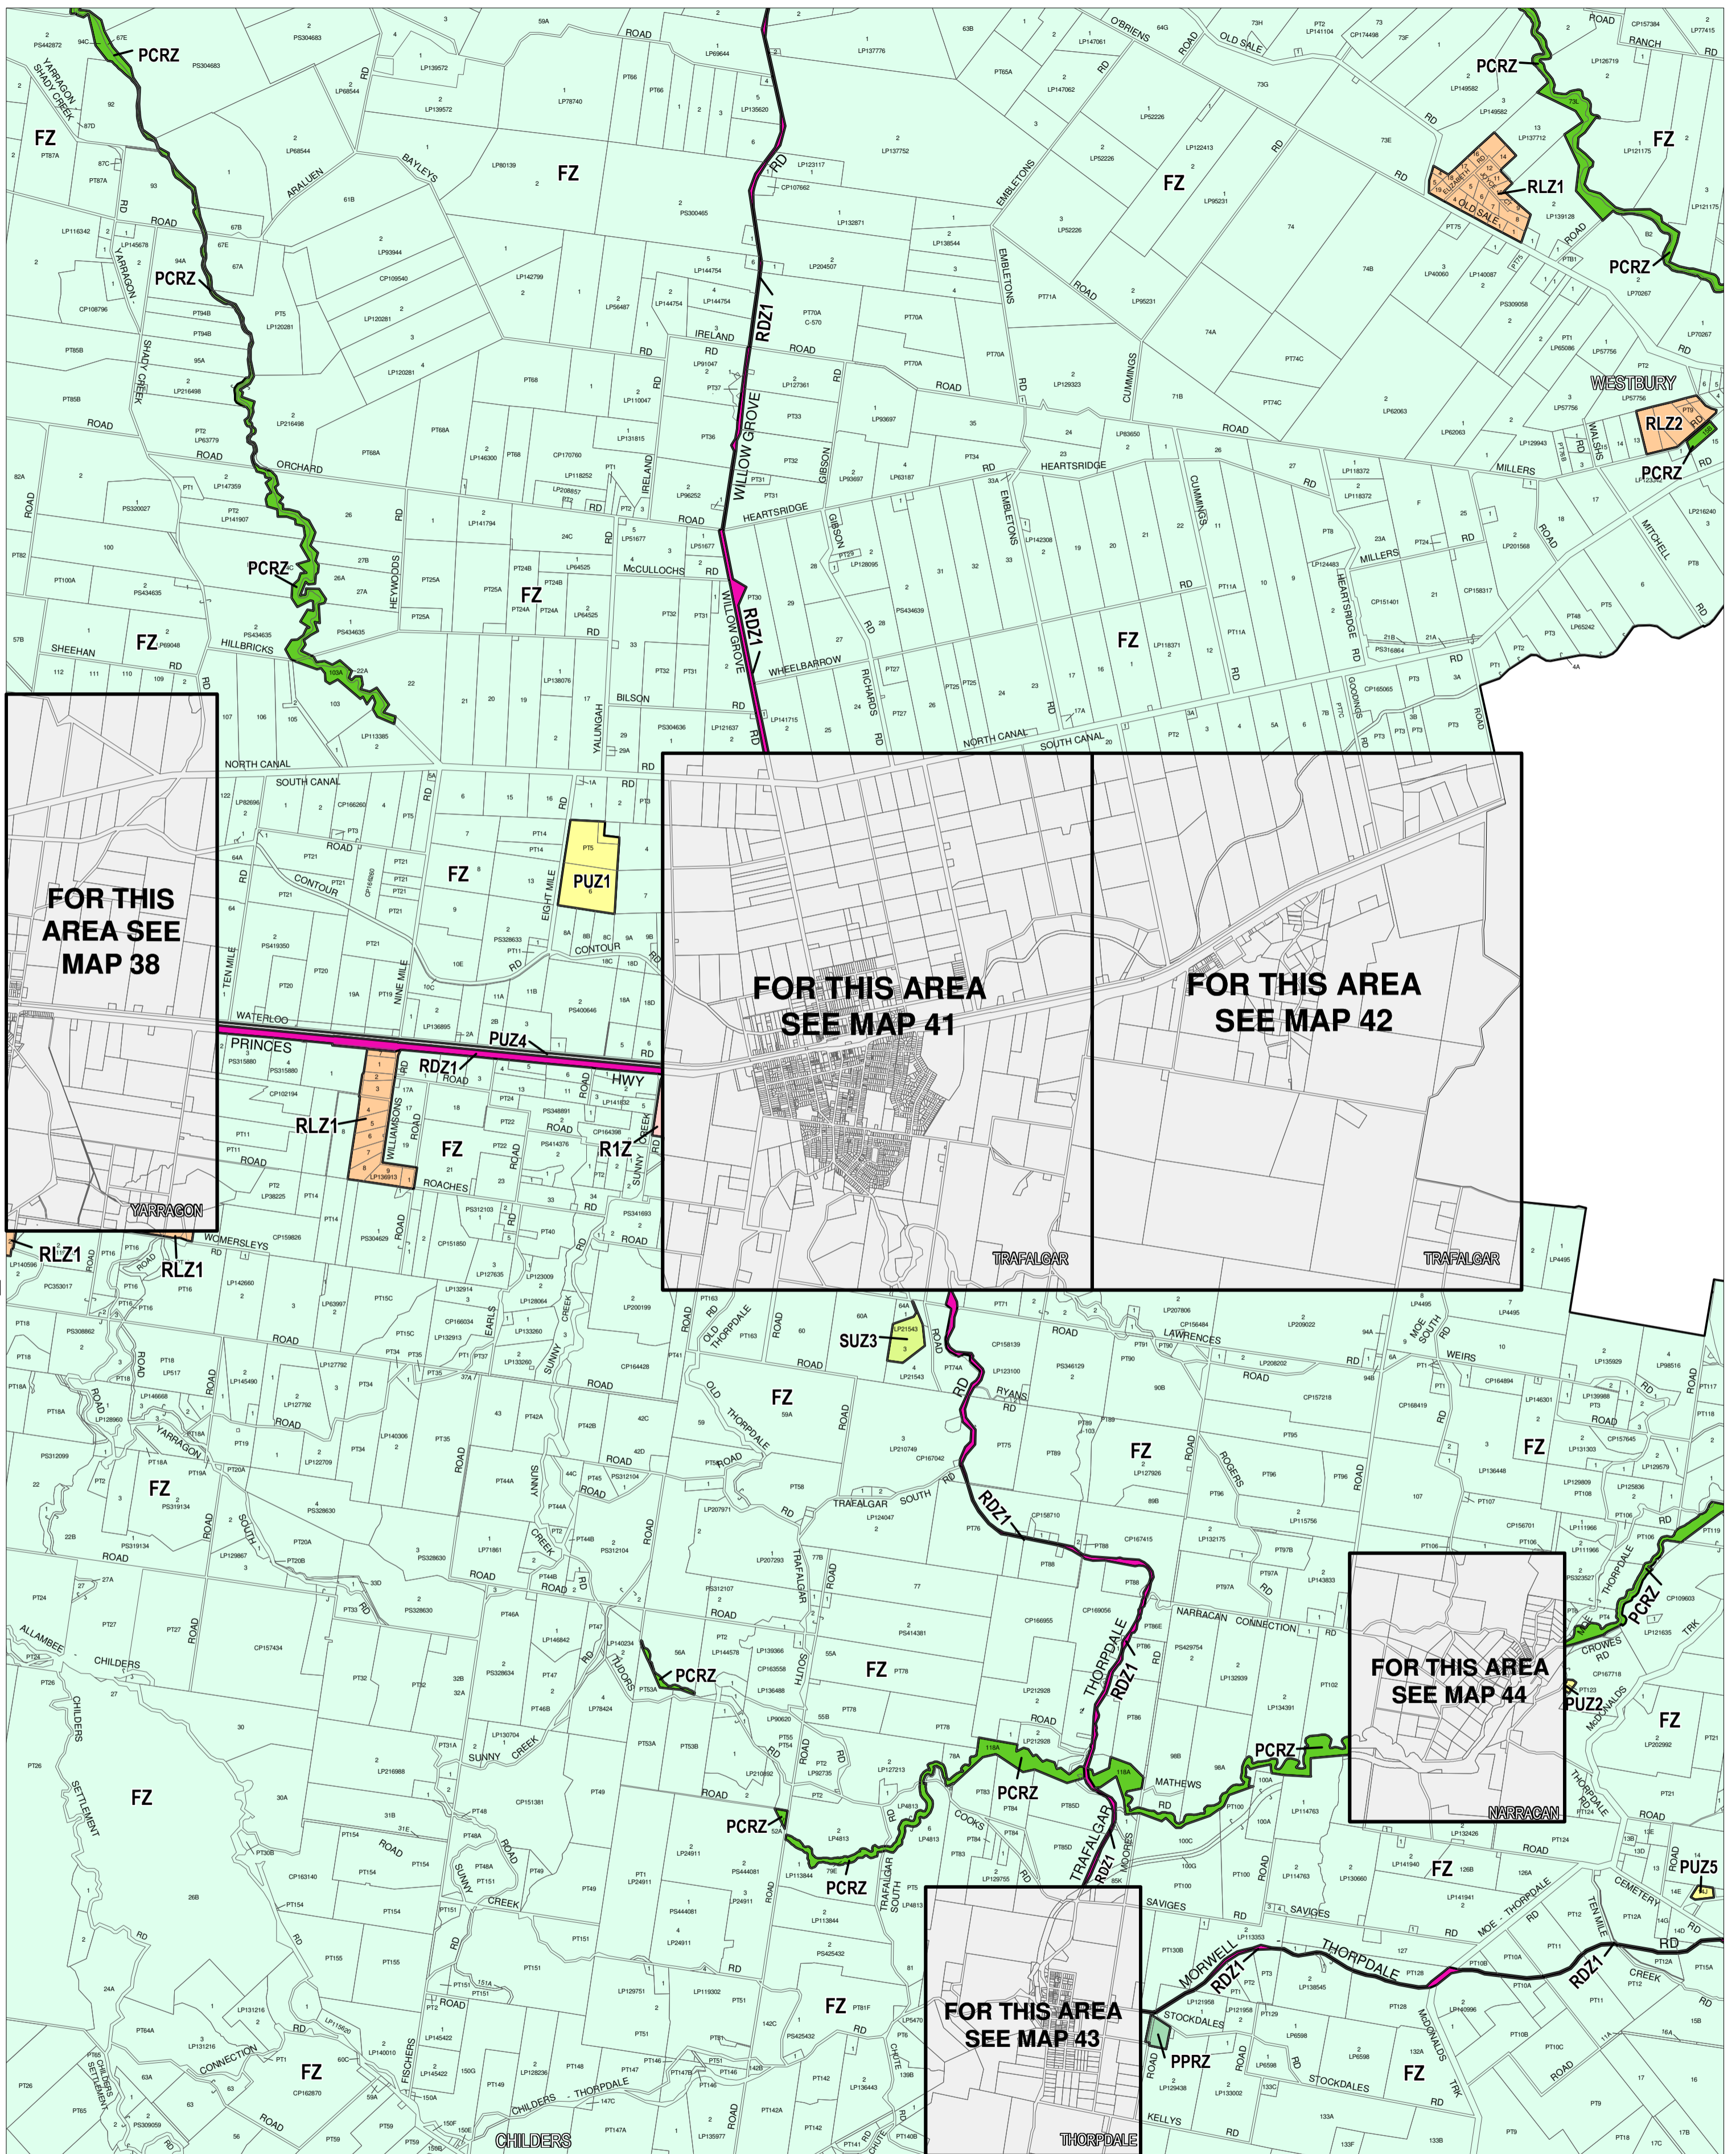

BAW BAW PLANNING SCHEME - LOCAL PROVISION

Public Land		Rural	
	Public Conservation And Resource Zone		Farming Zone
	Public Park And Recreation Zone		Rural Living Zone - Schedule 1
	Public Use Zone - Cemetery/crematorium		Rural Living Zone - Schedule 2
	Public Use Zone - Education		Special Purpose
	Public Use Zone - Service And Utility		Special Use Zone - Schedule 3
	Public Use Zone - Transport		
	Road Zone - Category 1		
Residential			
	Residential 1 Zone		

Printed: 21/5/2012

AMENDMENT C92