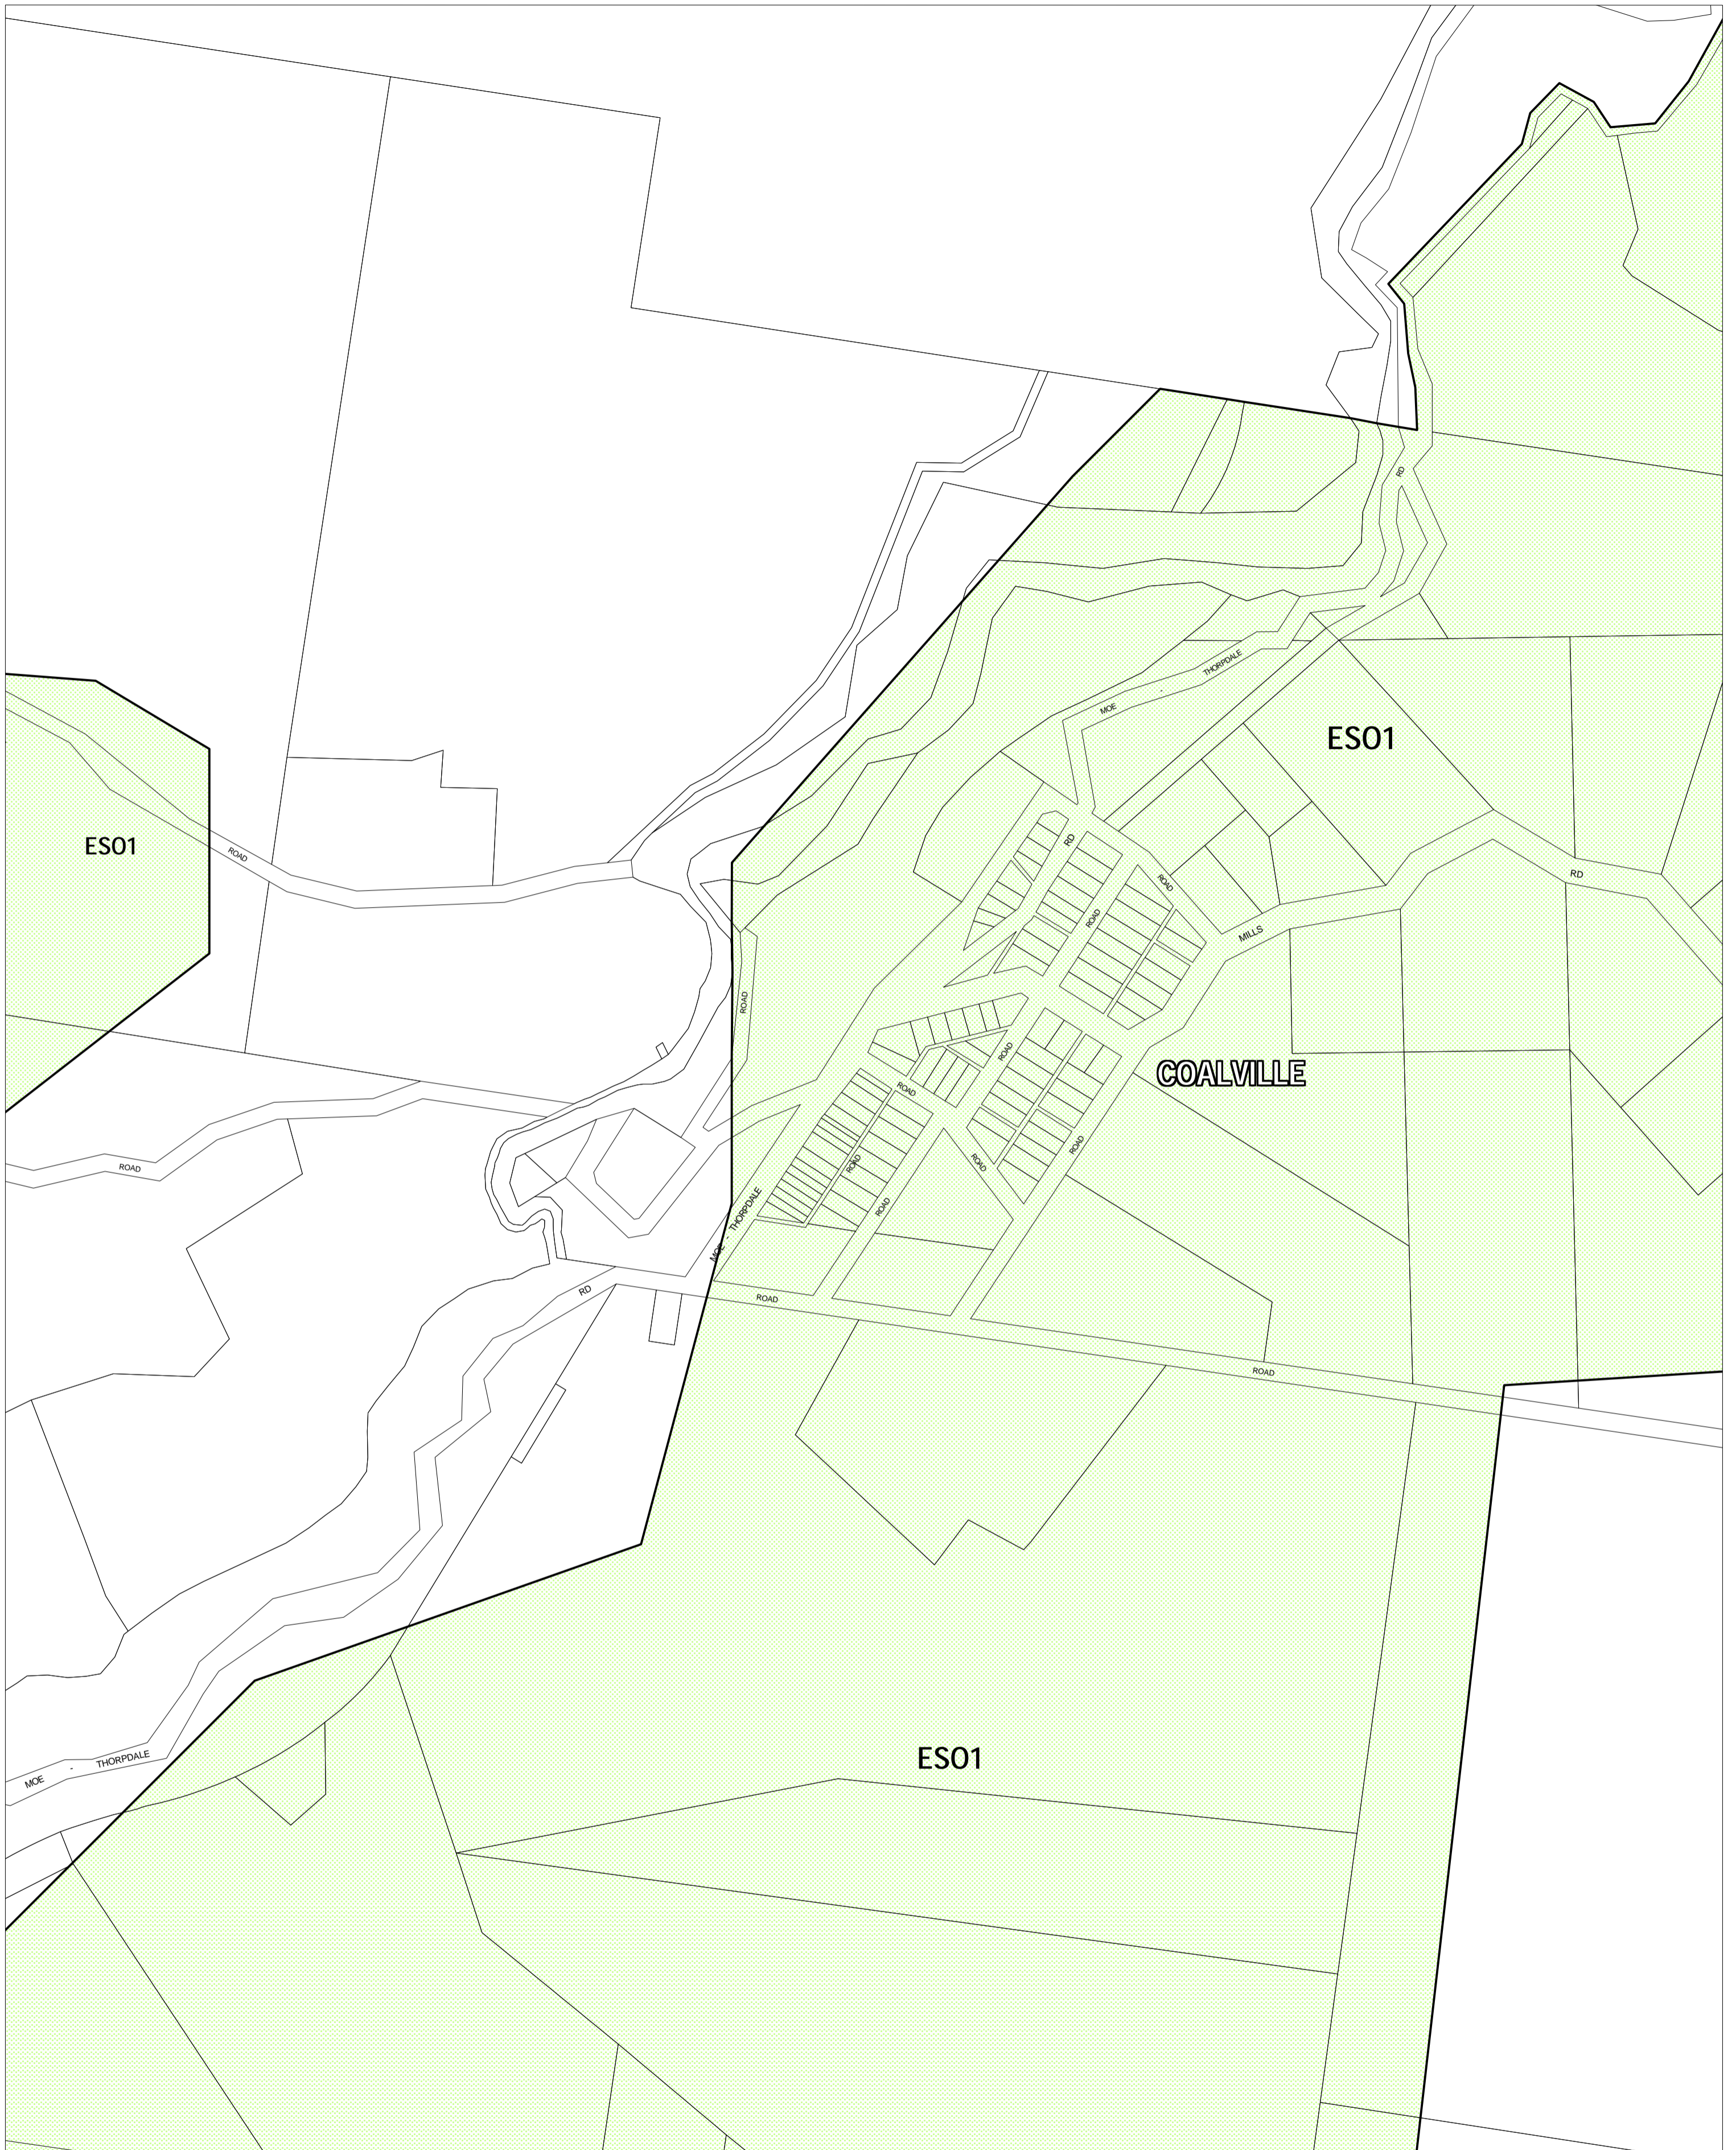

BAW BAW PLANNING SCHEME - LOCAL PROVISION

Overlays

ES01 Environmental Significance Overlay - Schedule 1

AUSTRALIAN MAP GRID ZONE 55

INDEX TO ADJOINING METRIC SERIES MAP

Printed: 19/7/2007

AMENDMENT C17