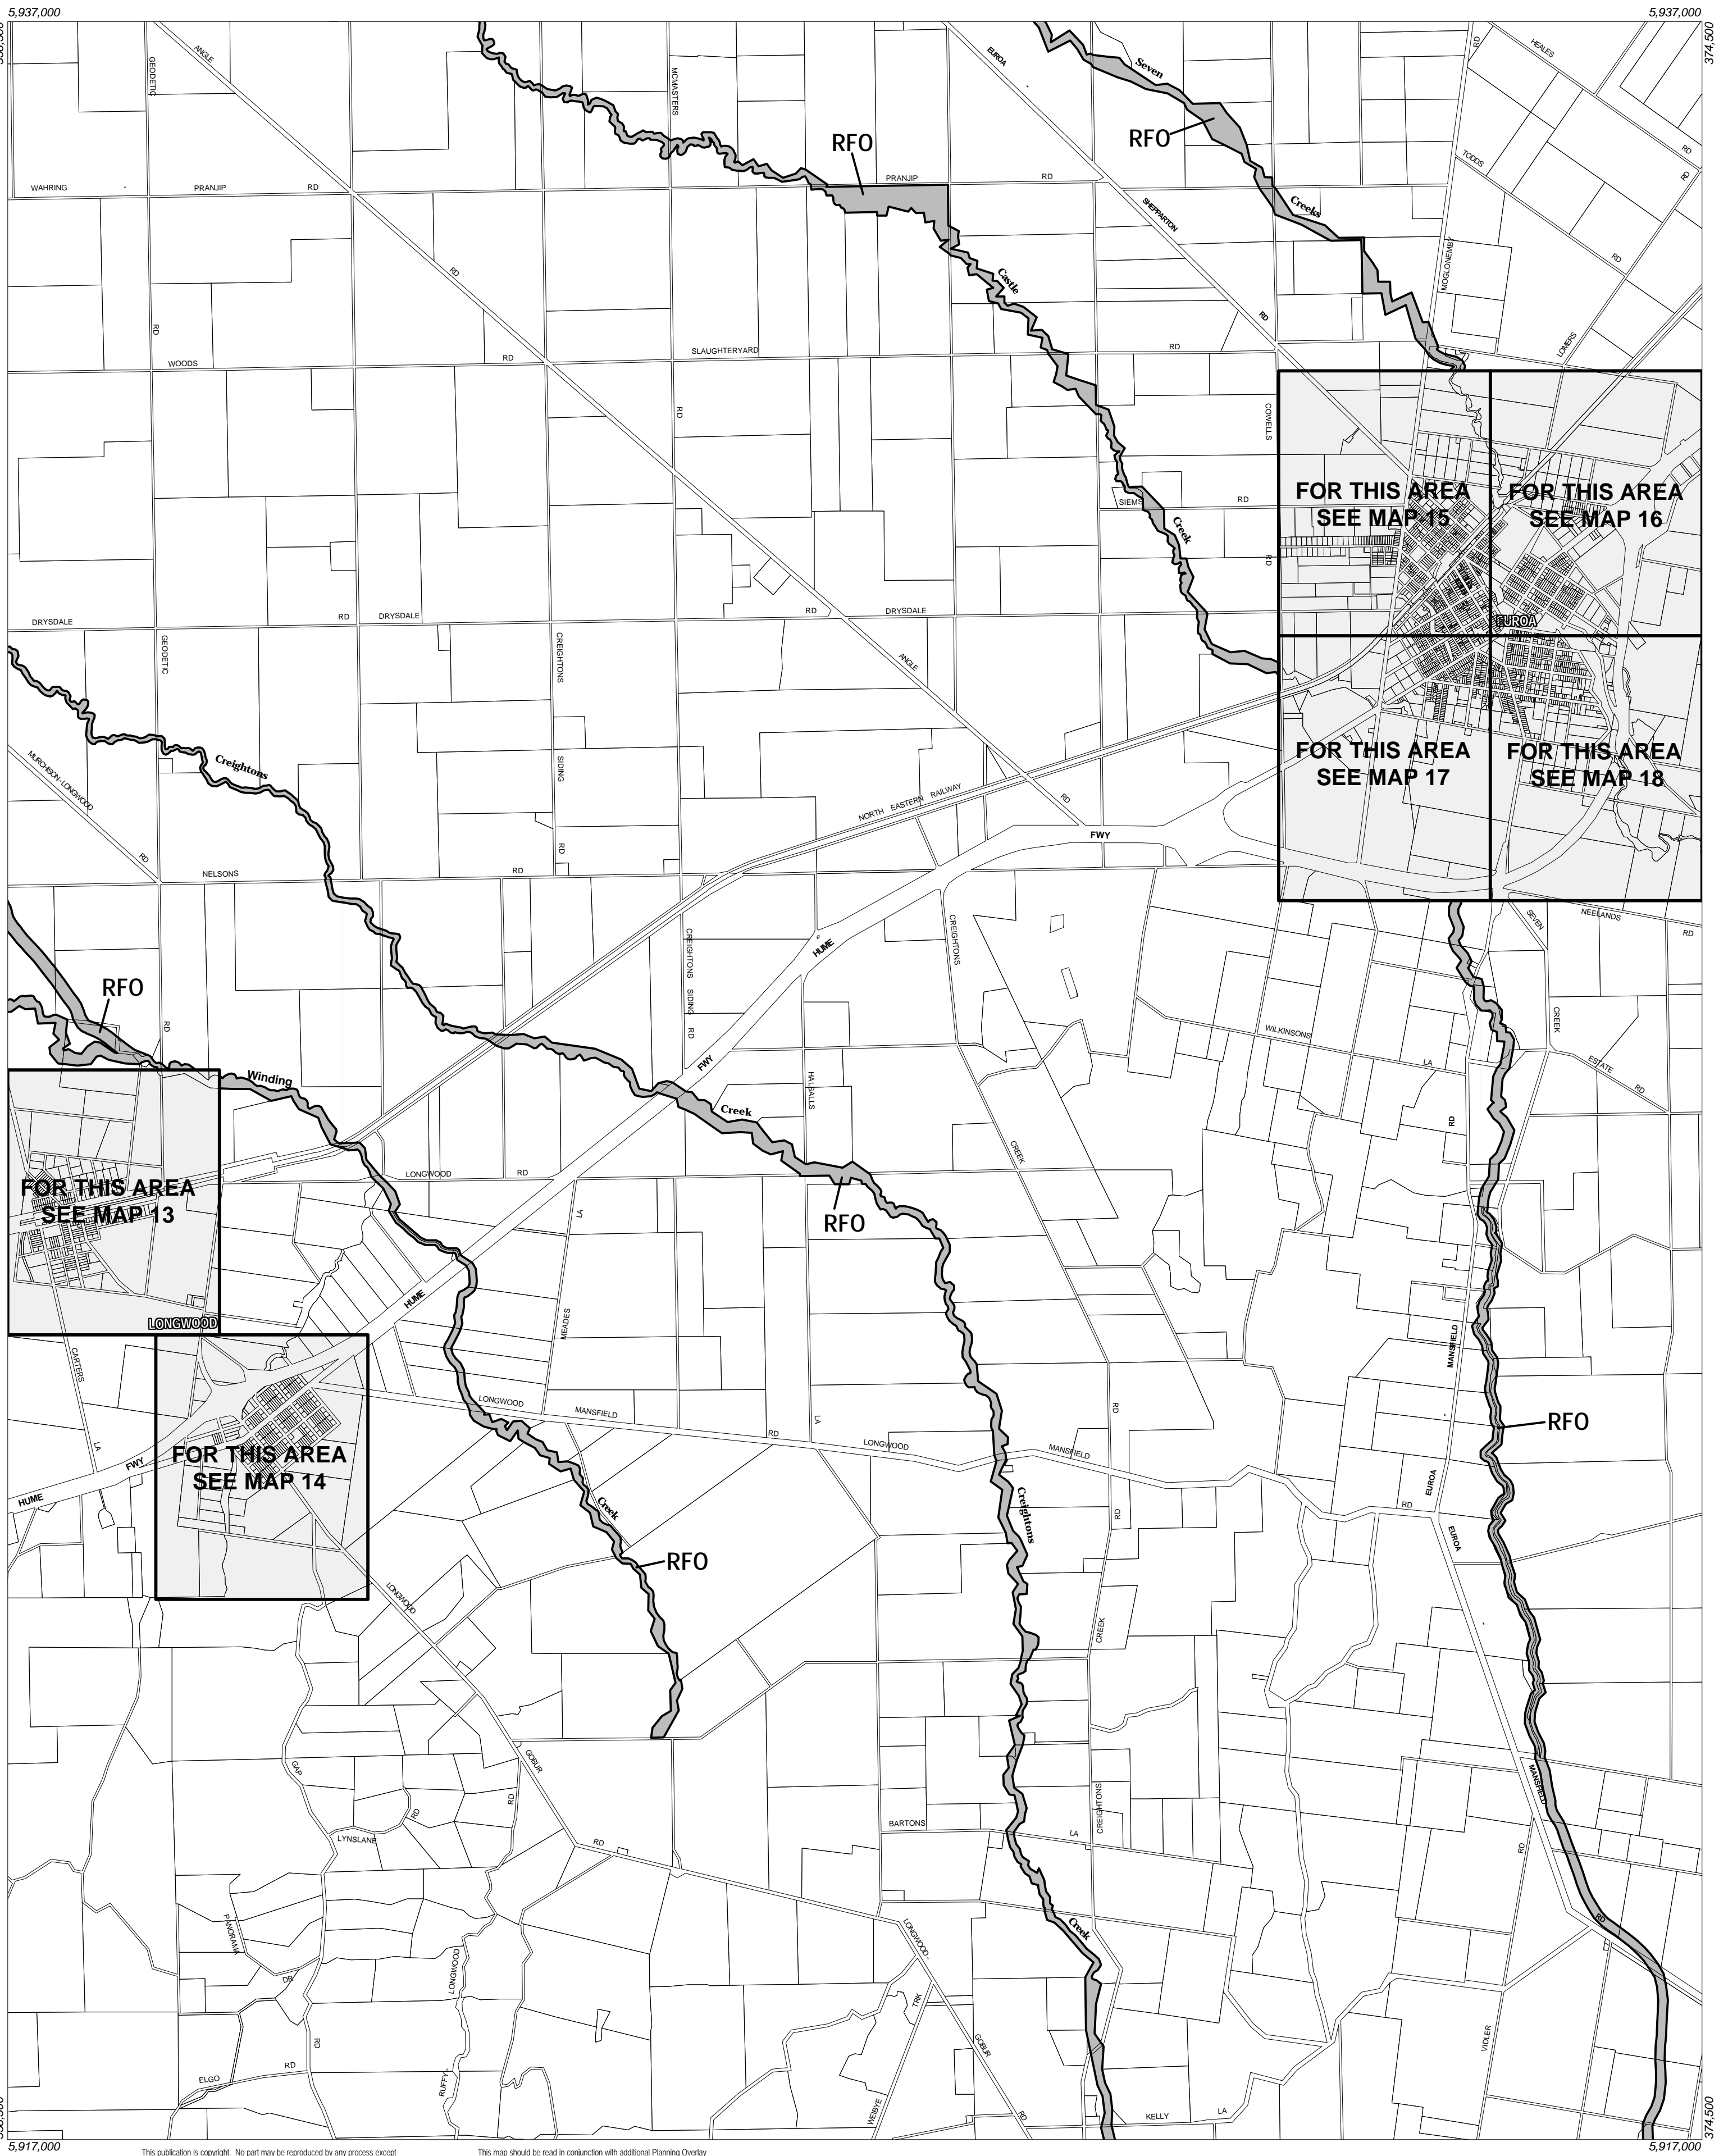

STRATHBOGIE PLANNING SCHEME - LOCAL PROVISION

Overlays

RFO Rural Floodway Overlay

AUSTRALIAN MAP GRID ZONE 55

Printed: 19/6/2003