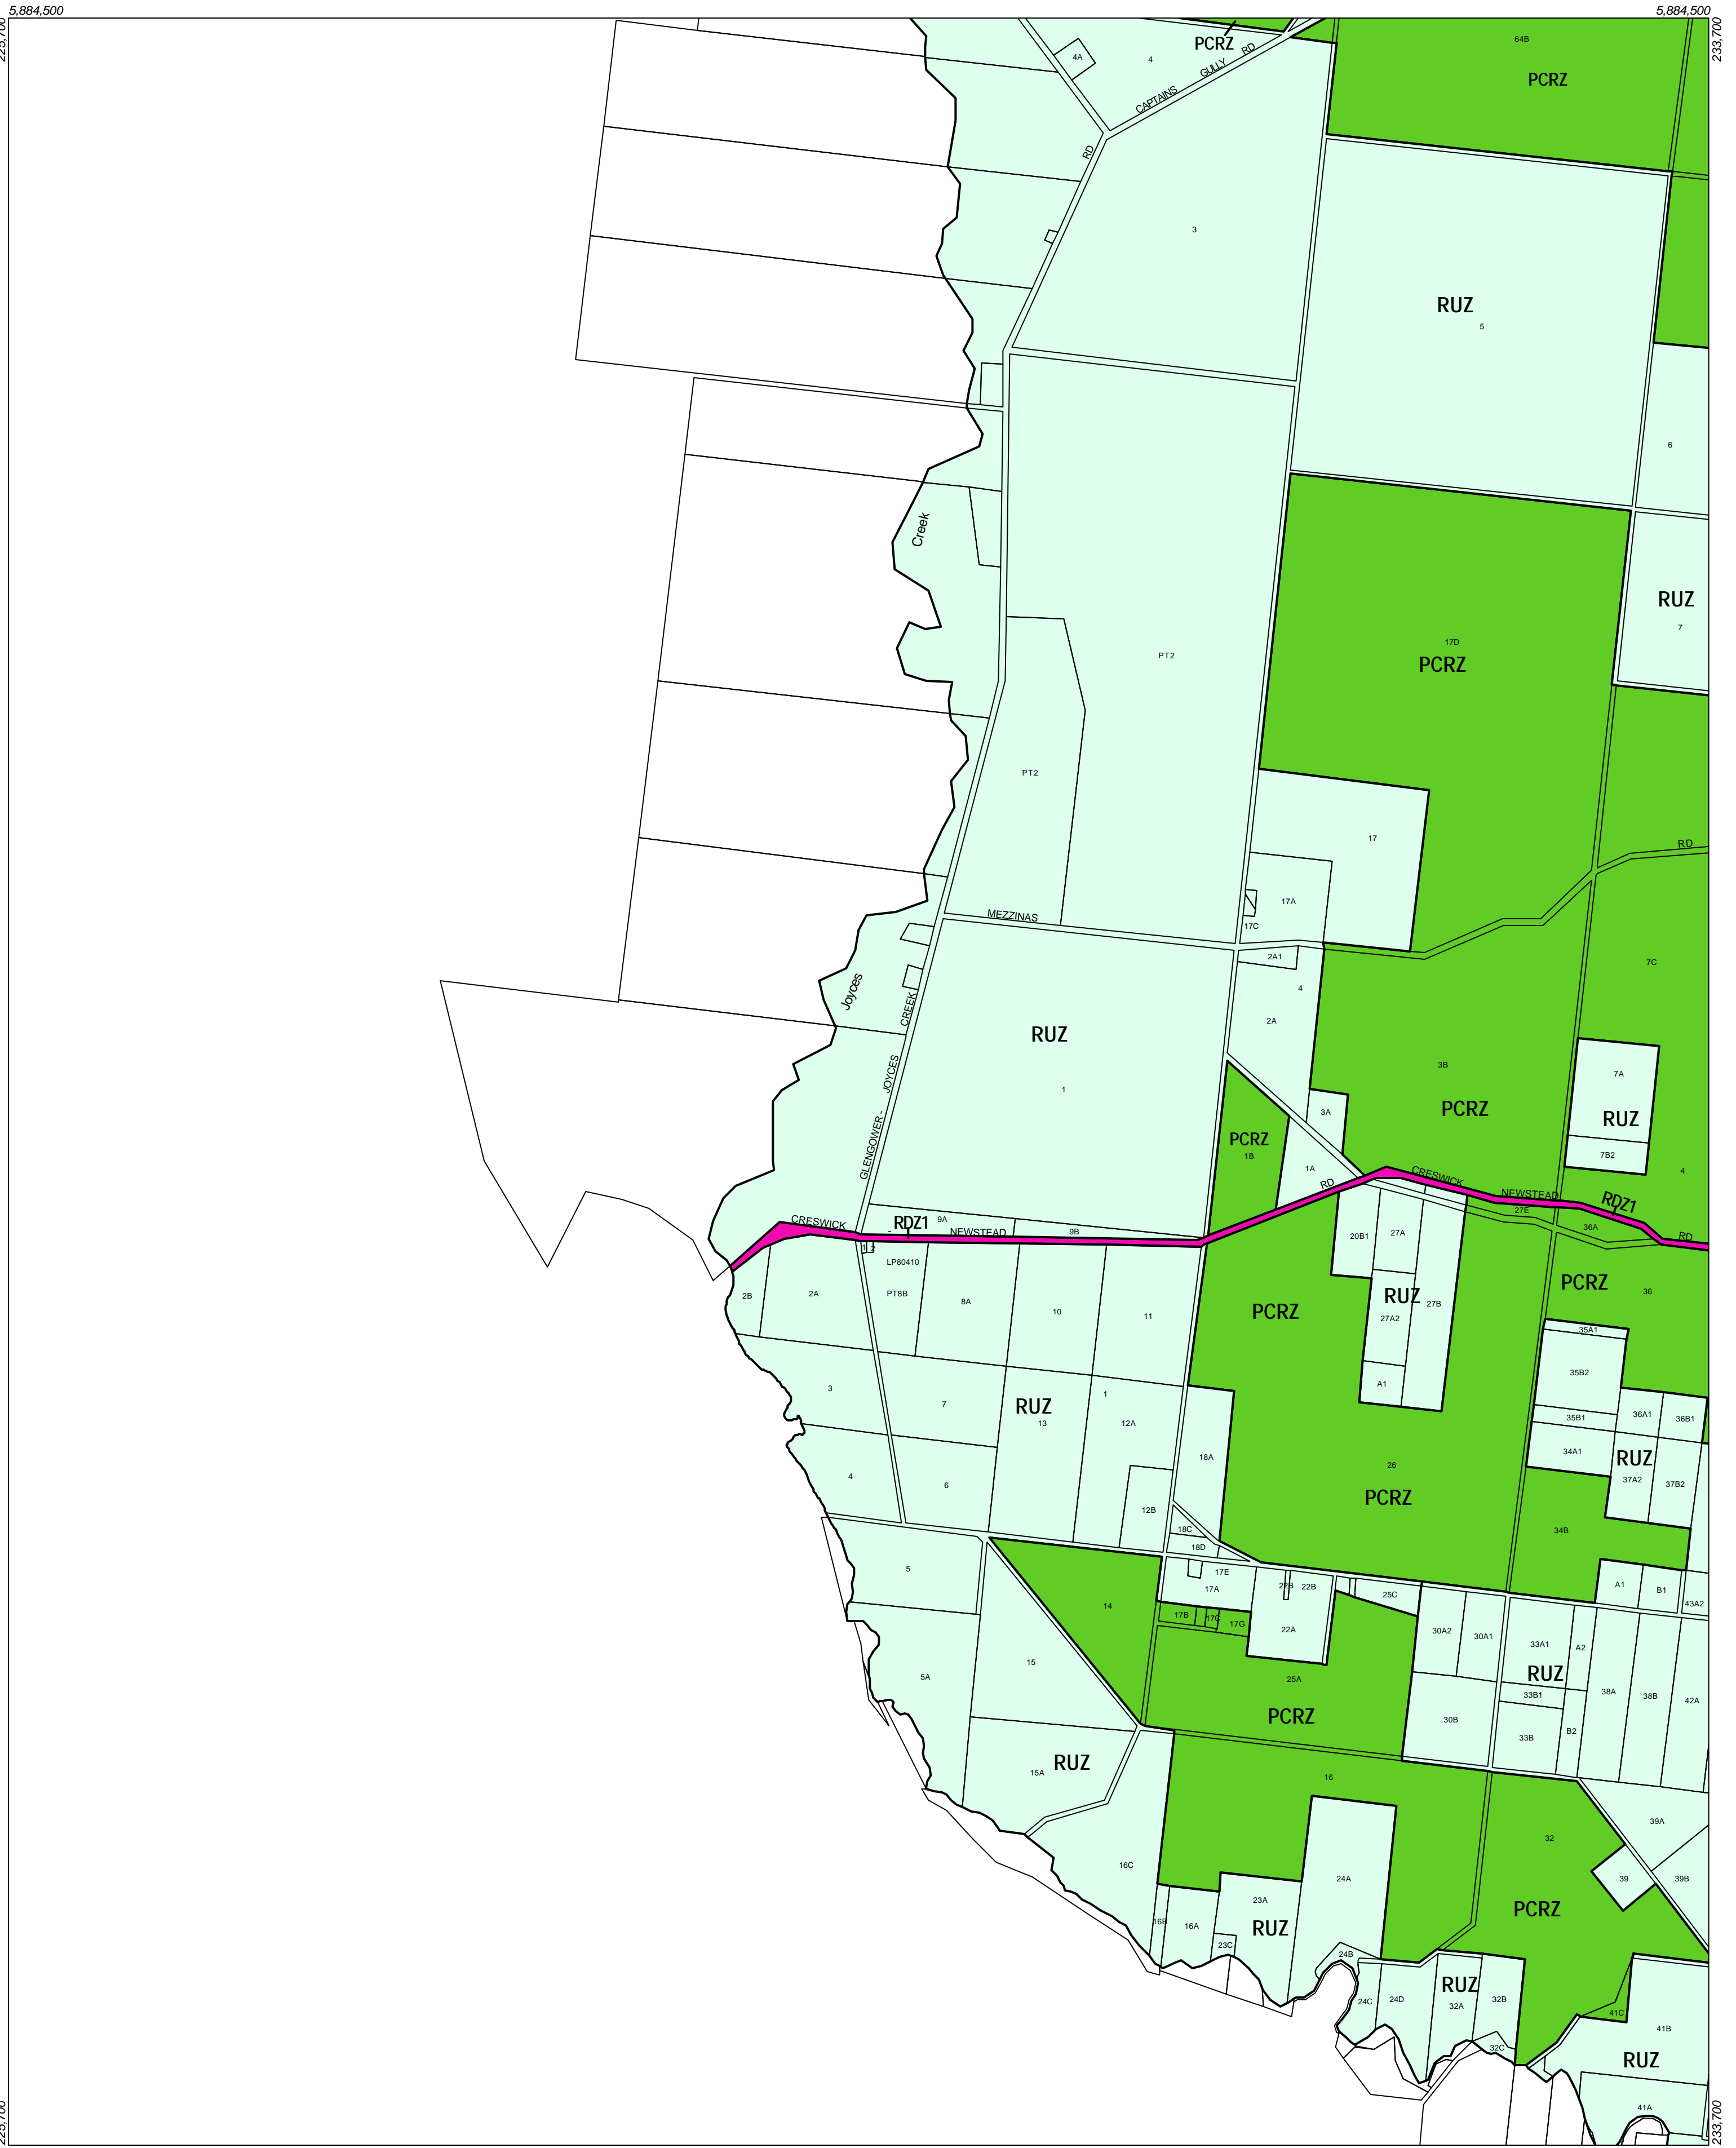

MOUNT ALEXANDER PLANNING SCHEME - LOCAL PROVISION

5,874,500 This publication is copyright. No part may be reproduced by any process except in accordance with the provisions of the Copyright Act 1968 State of Victoria.

Public Land

- Public Conservation And Resource Zone
- Rural Zone
- Road Zone Category 1

Rural

- Rural Zone

Printed: 24/6/2003