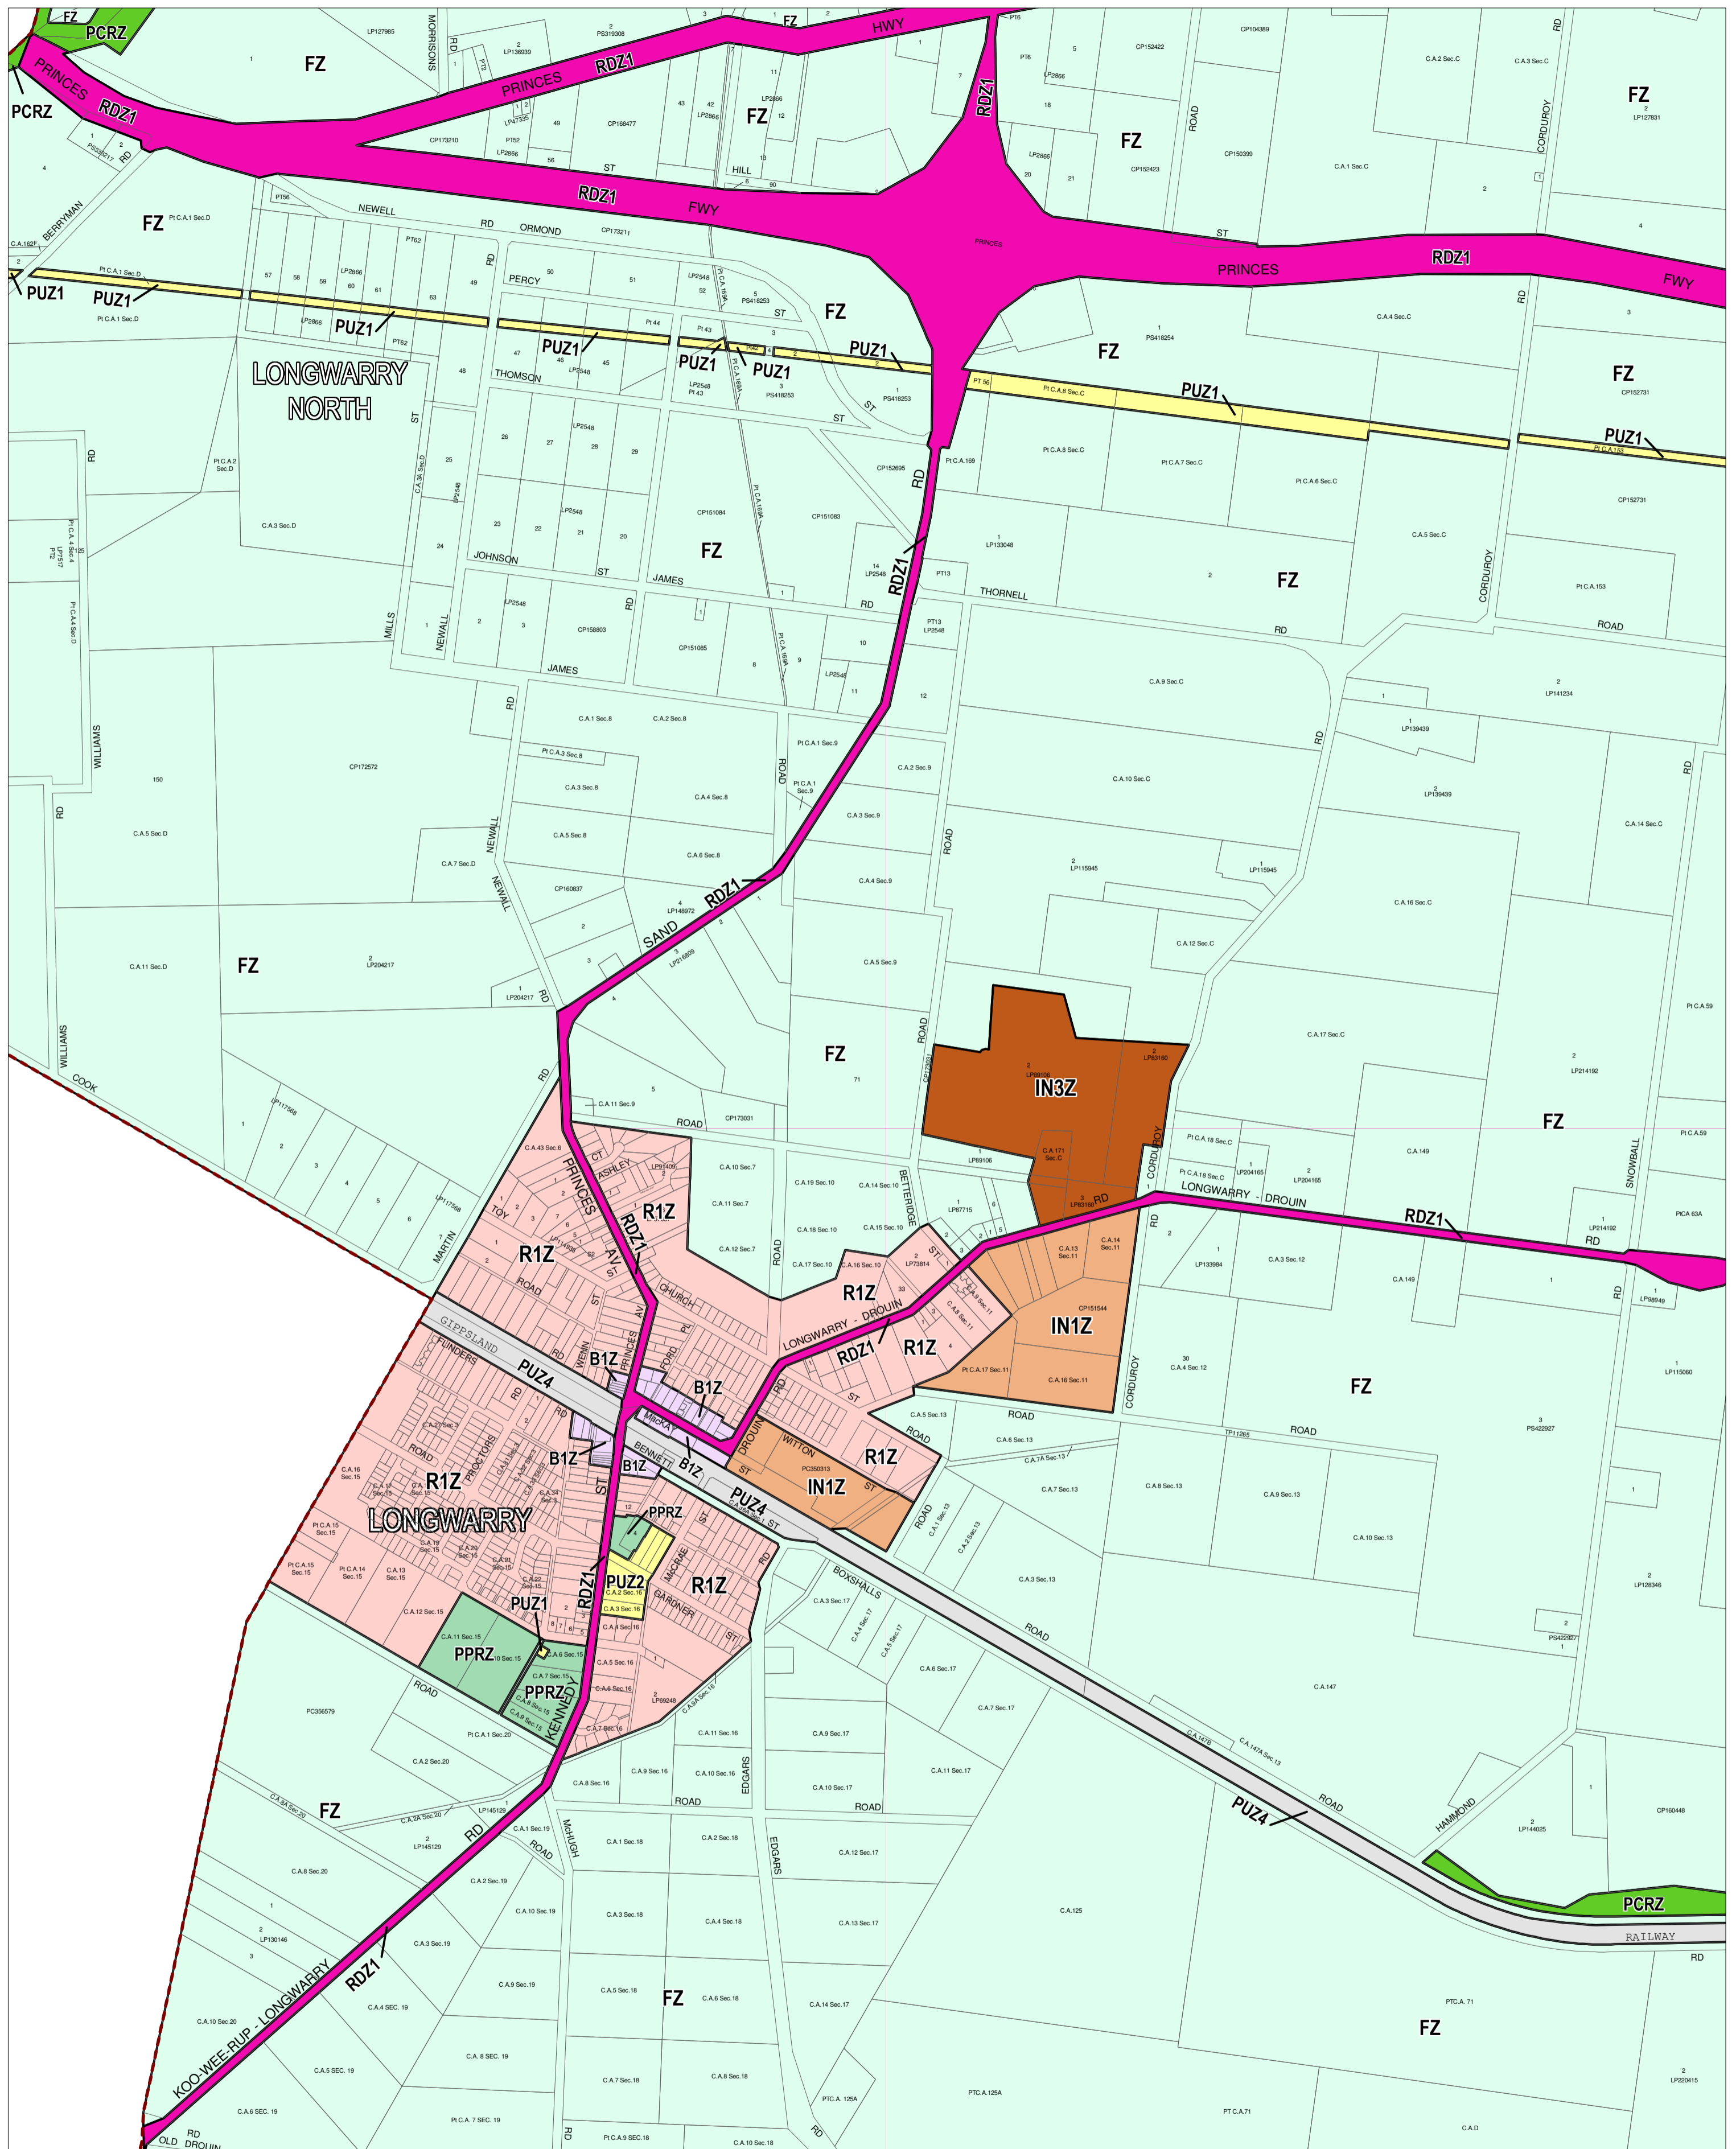

BAW BAW PLANNING SCHEME - LOCAL PROVISION

Business	Public Use Zone - Transport
B1Z Business 1 Zone	PUZ4 Public Use Zone - Transport
Industrial	Road Zone - Category 1
IN1Z Industrial 1 Zone	RDZ1 Road Zone - Category 1
IN2Z Industrial 2 Zone	
IN3Z Industrial 3 Zone	
Public Land	Residential
PPRZ Public Park And Recreation Zone	R1Z Residential 1 Zone
PPRZ Public Park And Recreation Zone	R2Z Residential 2 Zone
PUZ2 Public Use Zone - Education	R3Z Residential 3 Zone
PUZ1 Public Use Zone - Service And Utility	R4Z Residential 4 Zone
	Rural
	FZ Farming Zone