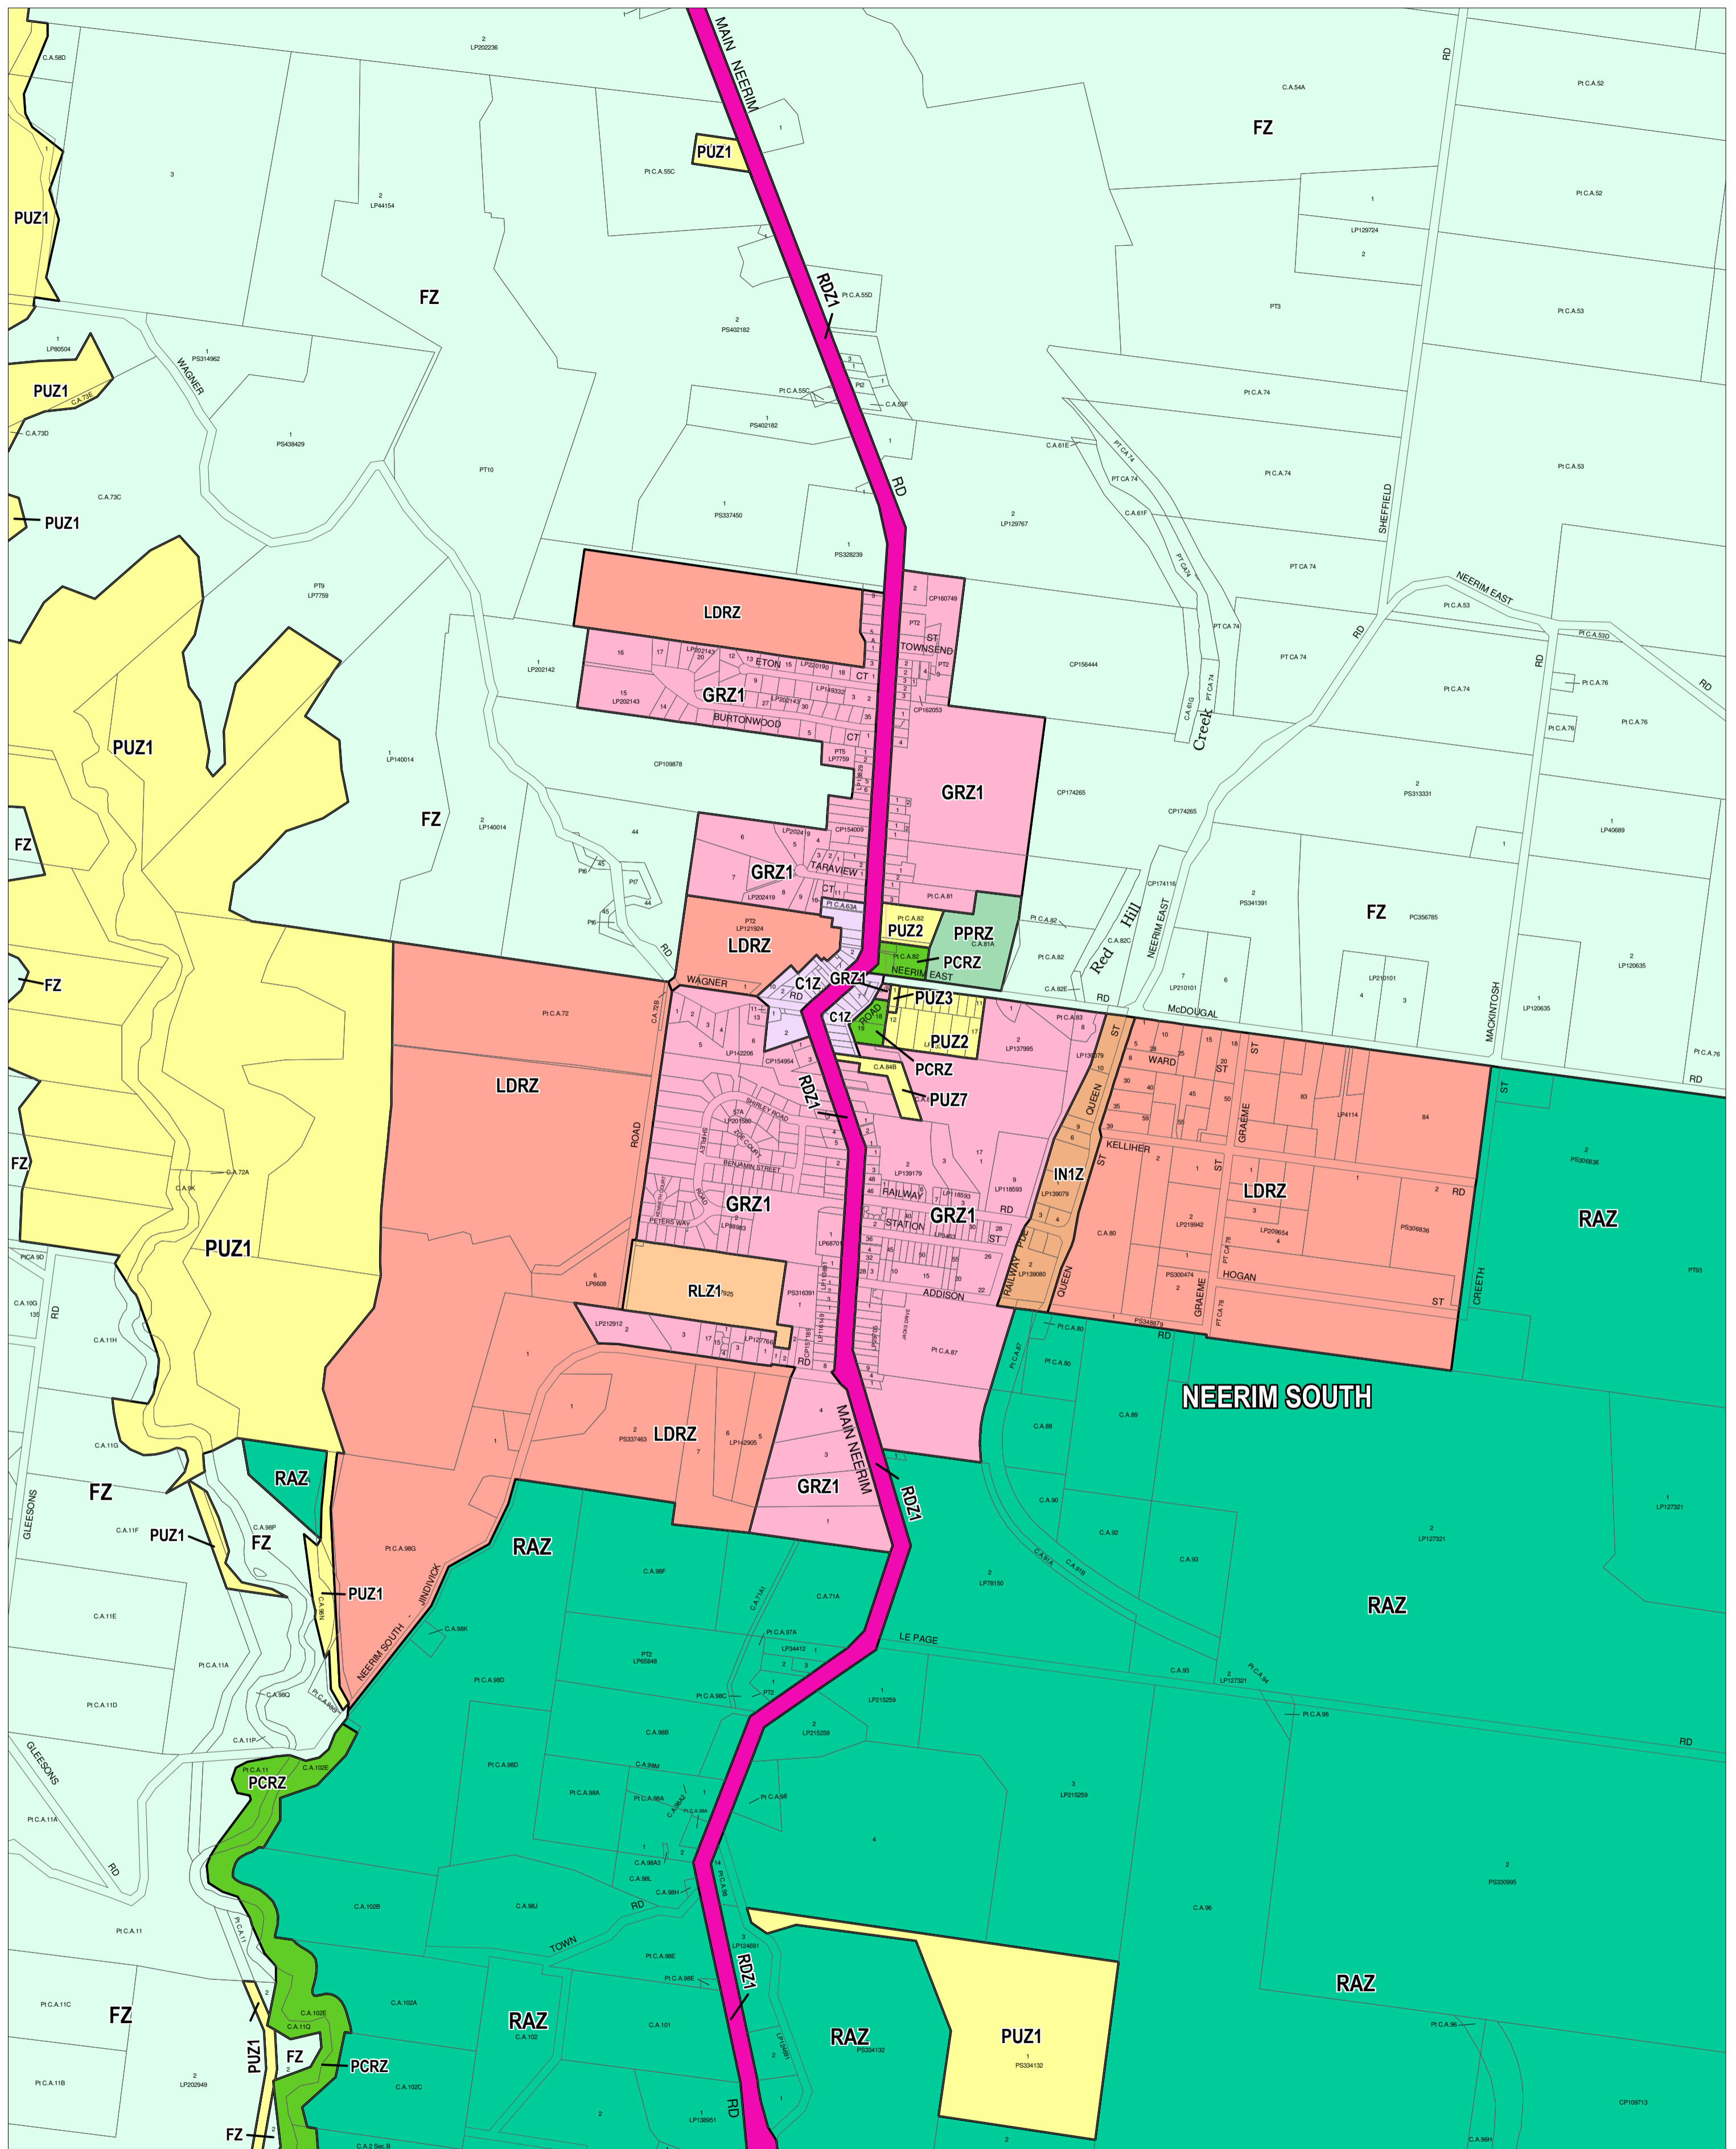

BAW BAW PLANNING SCHEME - LOCAL PROVISION

Commercial	Public Use Zone - Service And Utility
C1Z Commercial 1 Zone	PUZ1
Industrial	Road Zone - Category 1
IN1Z Industrial 1 Zone	RDZ1
Public Land	Residential
PCRZ Public Conservation And Resource Zone	GRZ1 General Residential Zone - Schedule 1
PPRZ Public Park And Recreation Zone	LDRZ Low Density Residential Zone
PUZ2 Public Use Zone - Education	Rural
PUZ3 Public Use Zone - Health And Community	FZ Farming Zone
PUZ7 Public Use Zone - Other Public Use	RAZ Rural Activity Zone
	RLZ1 Rural Living Zone - Schedule 1

AUSTRALIAN MAP GRID ZONE 55

Printed: 21/11/2014

AMENDMENT C104 PART 1