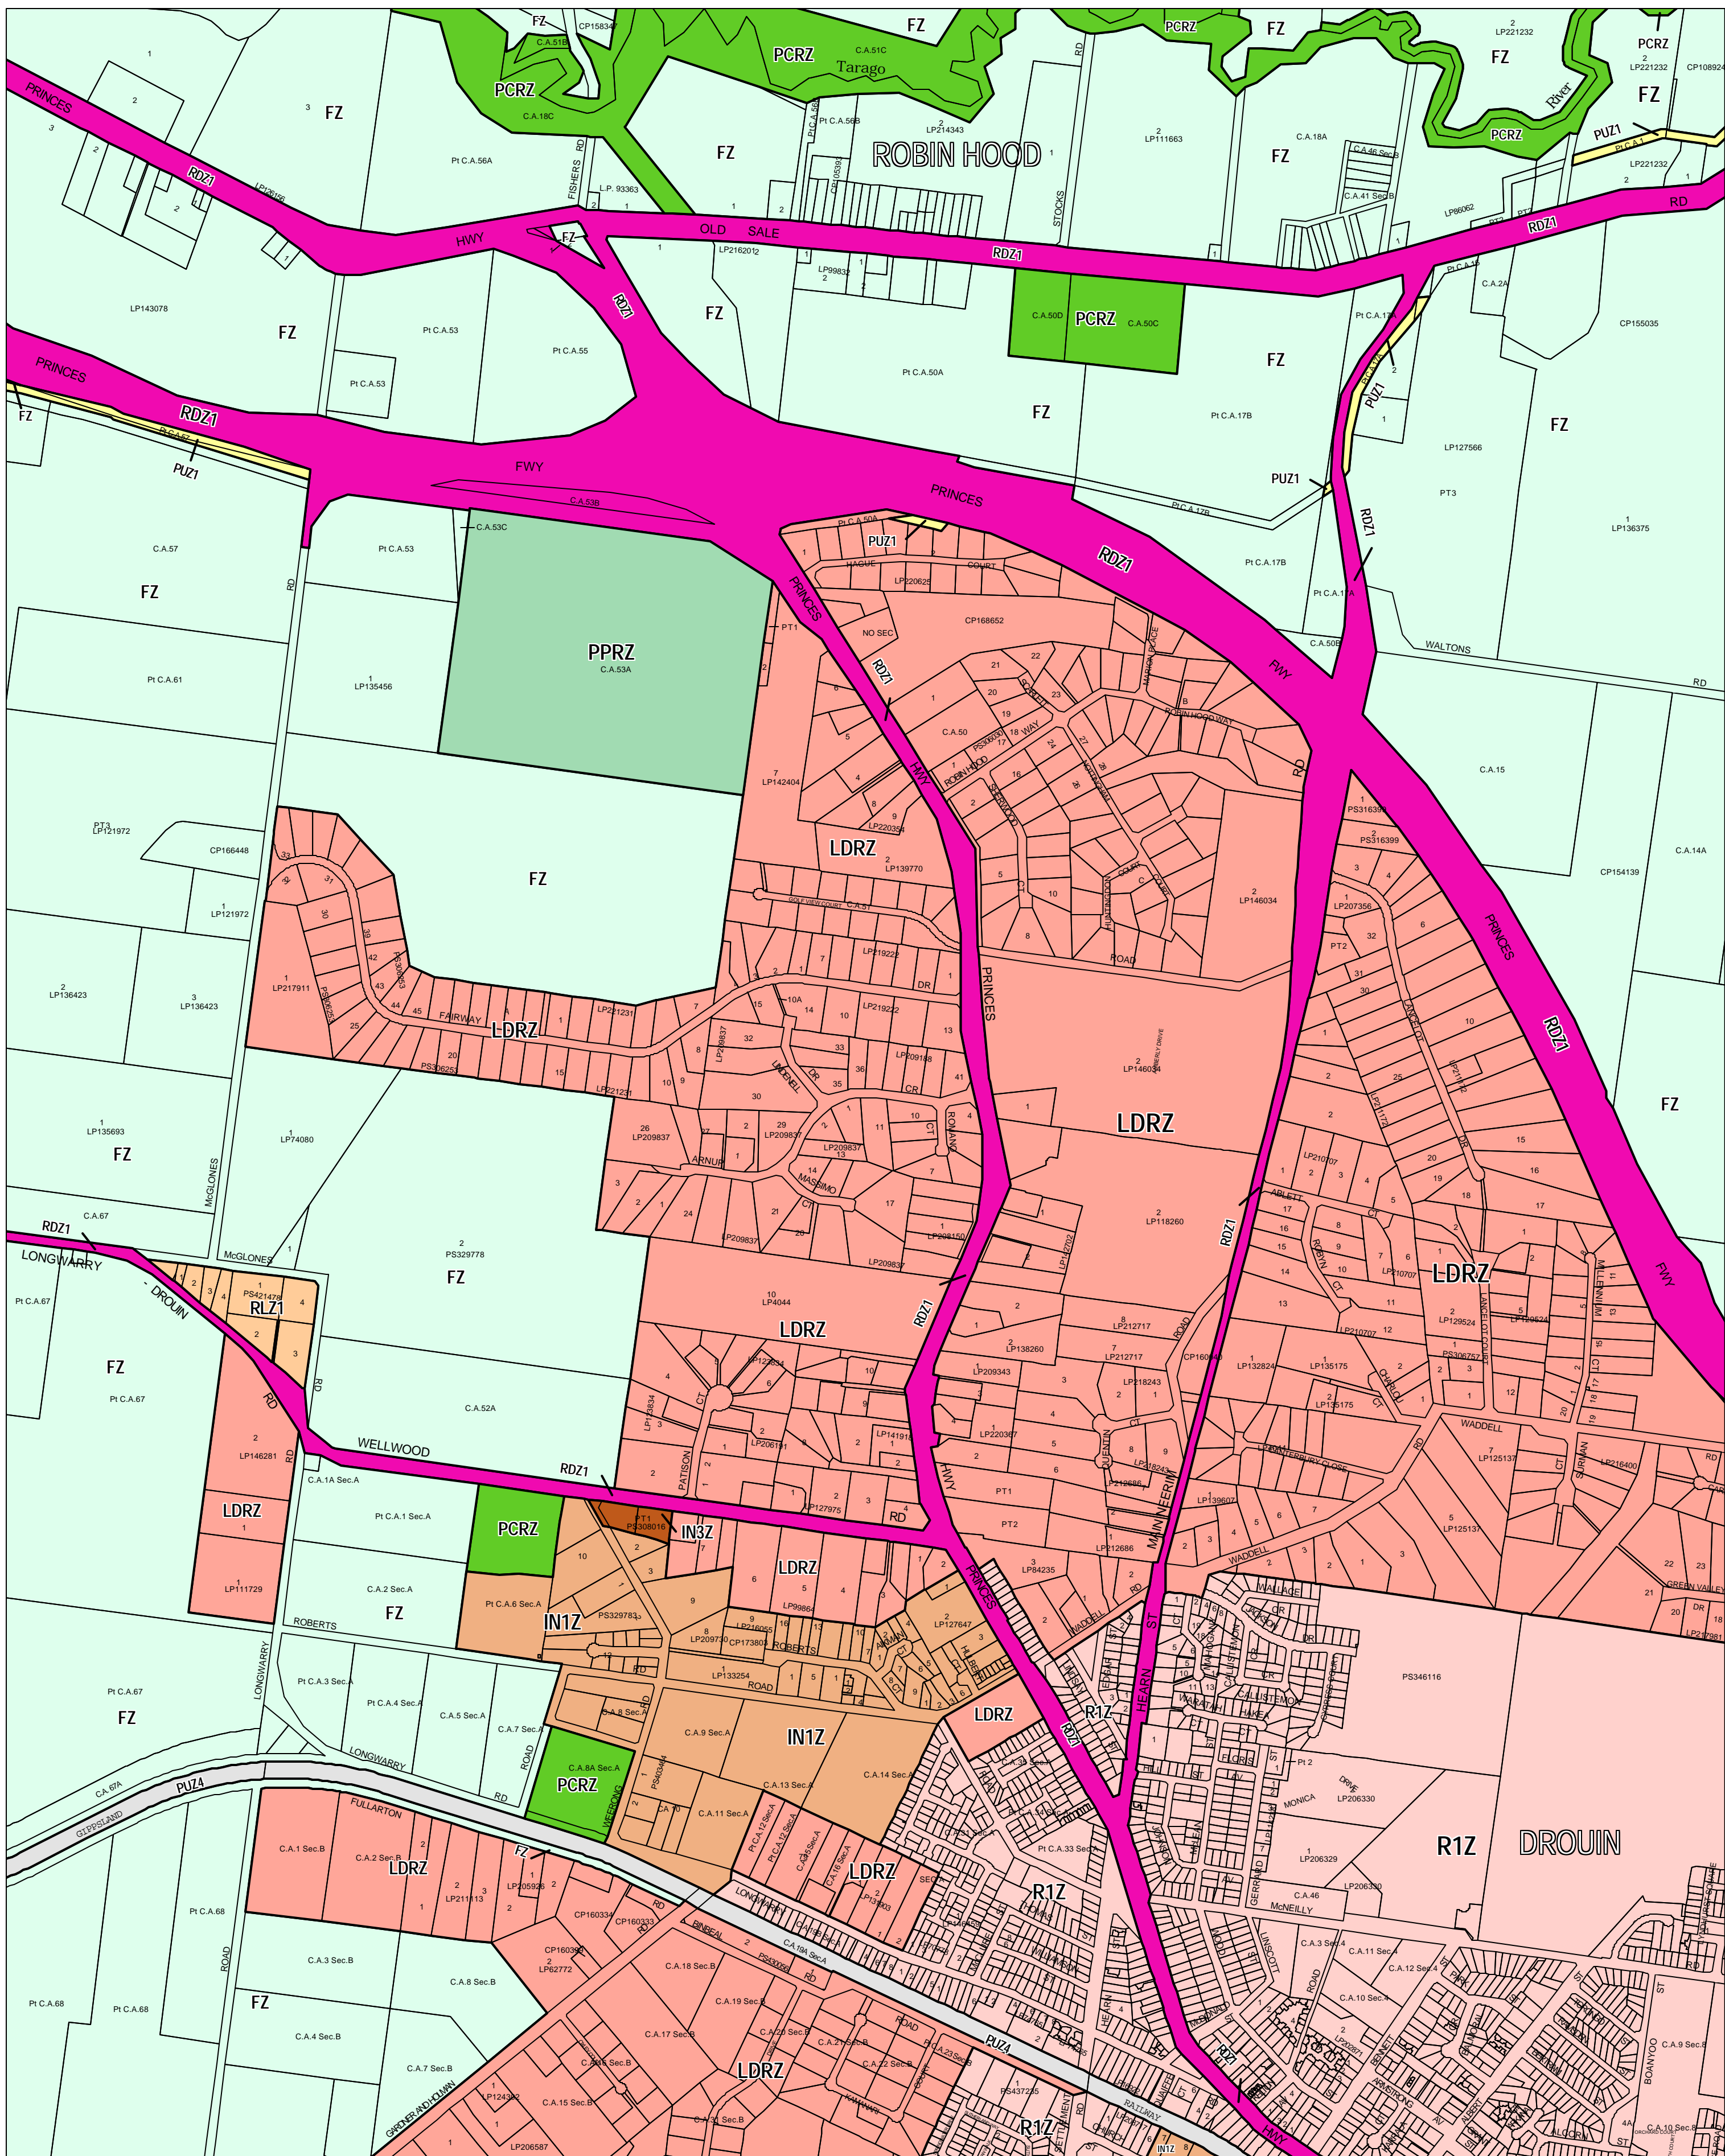

BAW BAW PLANNING SCHEME - LOCAL PROVISION

Industrial	Rural
Industrial 1 Zone	Residential 1 Zone
Industrial 3 Zone	Farming Zone
Public Land	Rural Living Zone - Schedule 1
Public Conservation And Resource Zone	
Public Park And Recreation Zone	
Public Use Zone - Service And Utility	
Public Use Zone - Transport	
Road Zone - Category 1	
Low Density Residential Zone	

200 10 1200 1400 1600 1800 1000 m

AUSTRALIAN MAP GRID ZONE 55

INDEX TO ADJOINING METRIC SERIES MAP

Printed: 5/12/2010

AMENDMENT MENDMENT C66