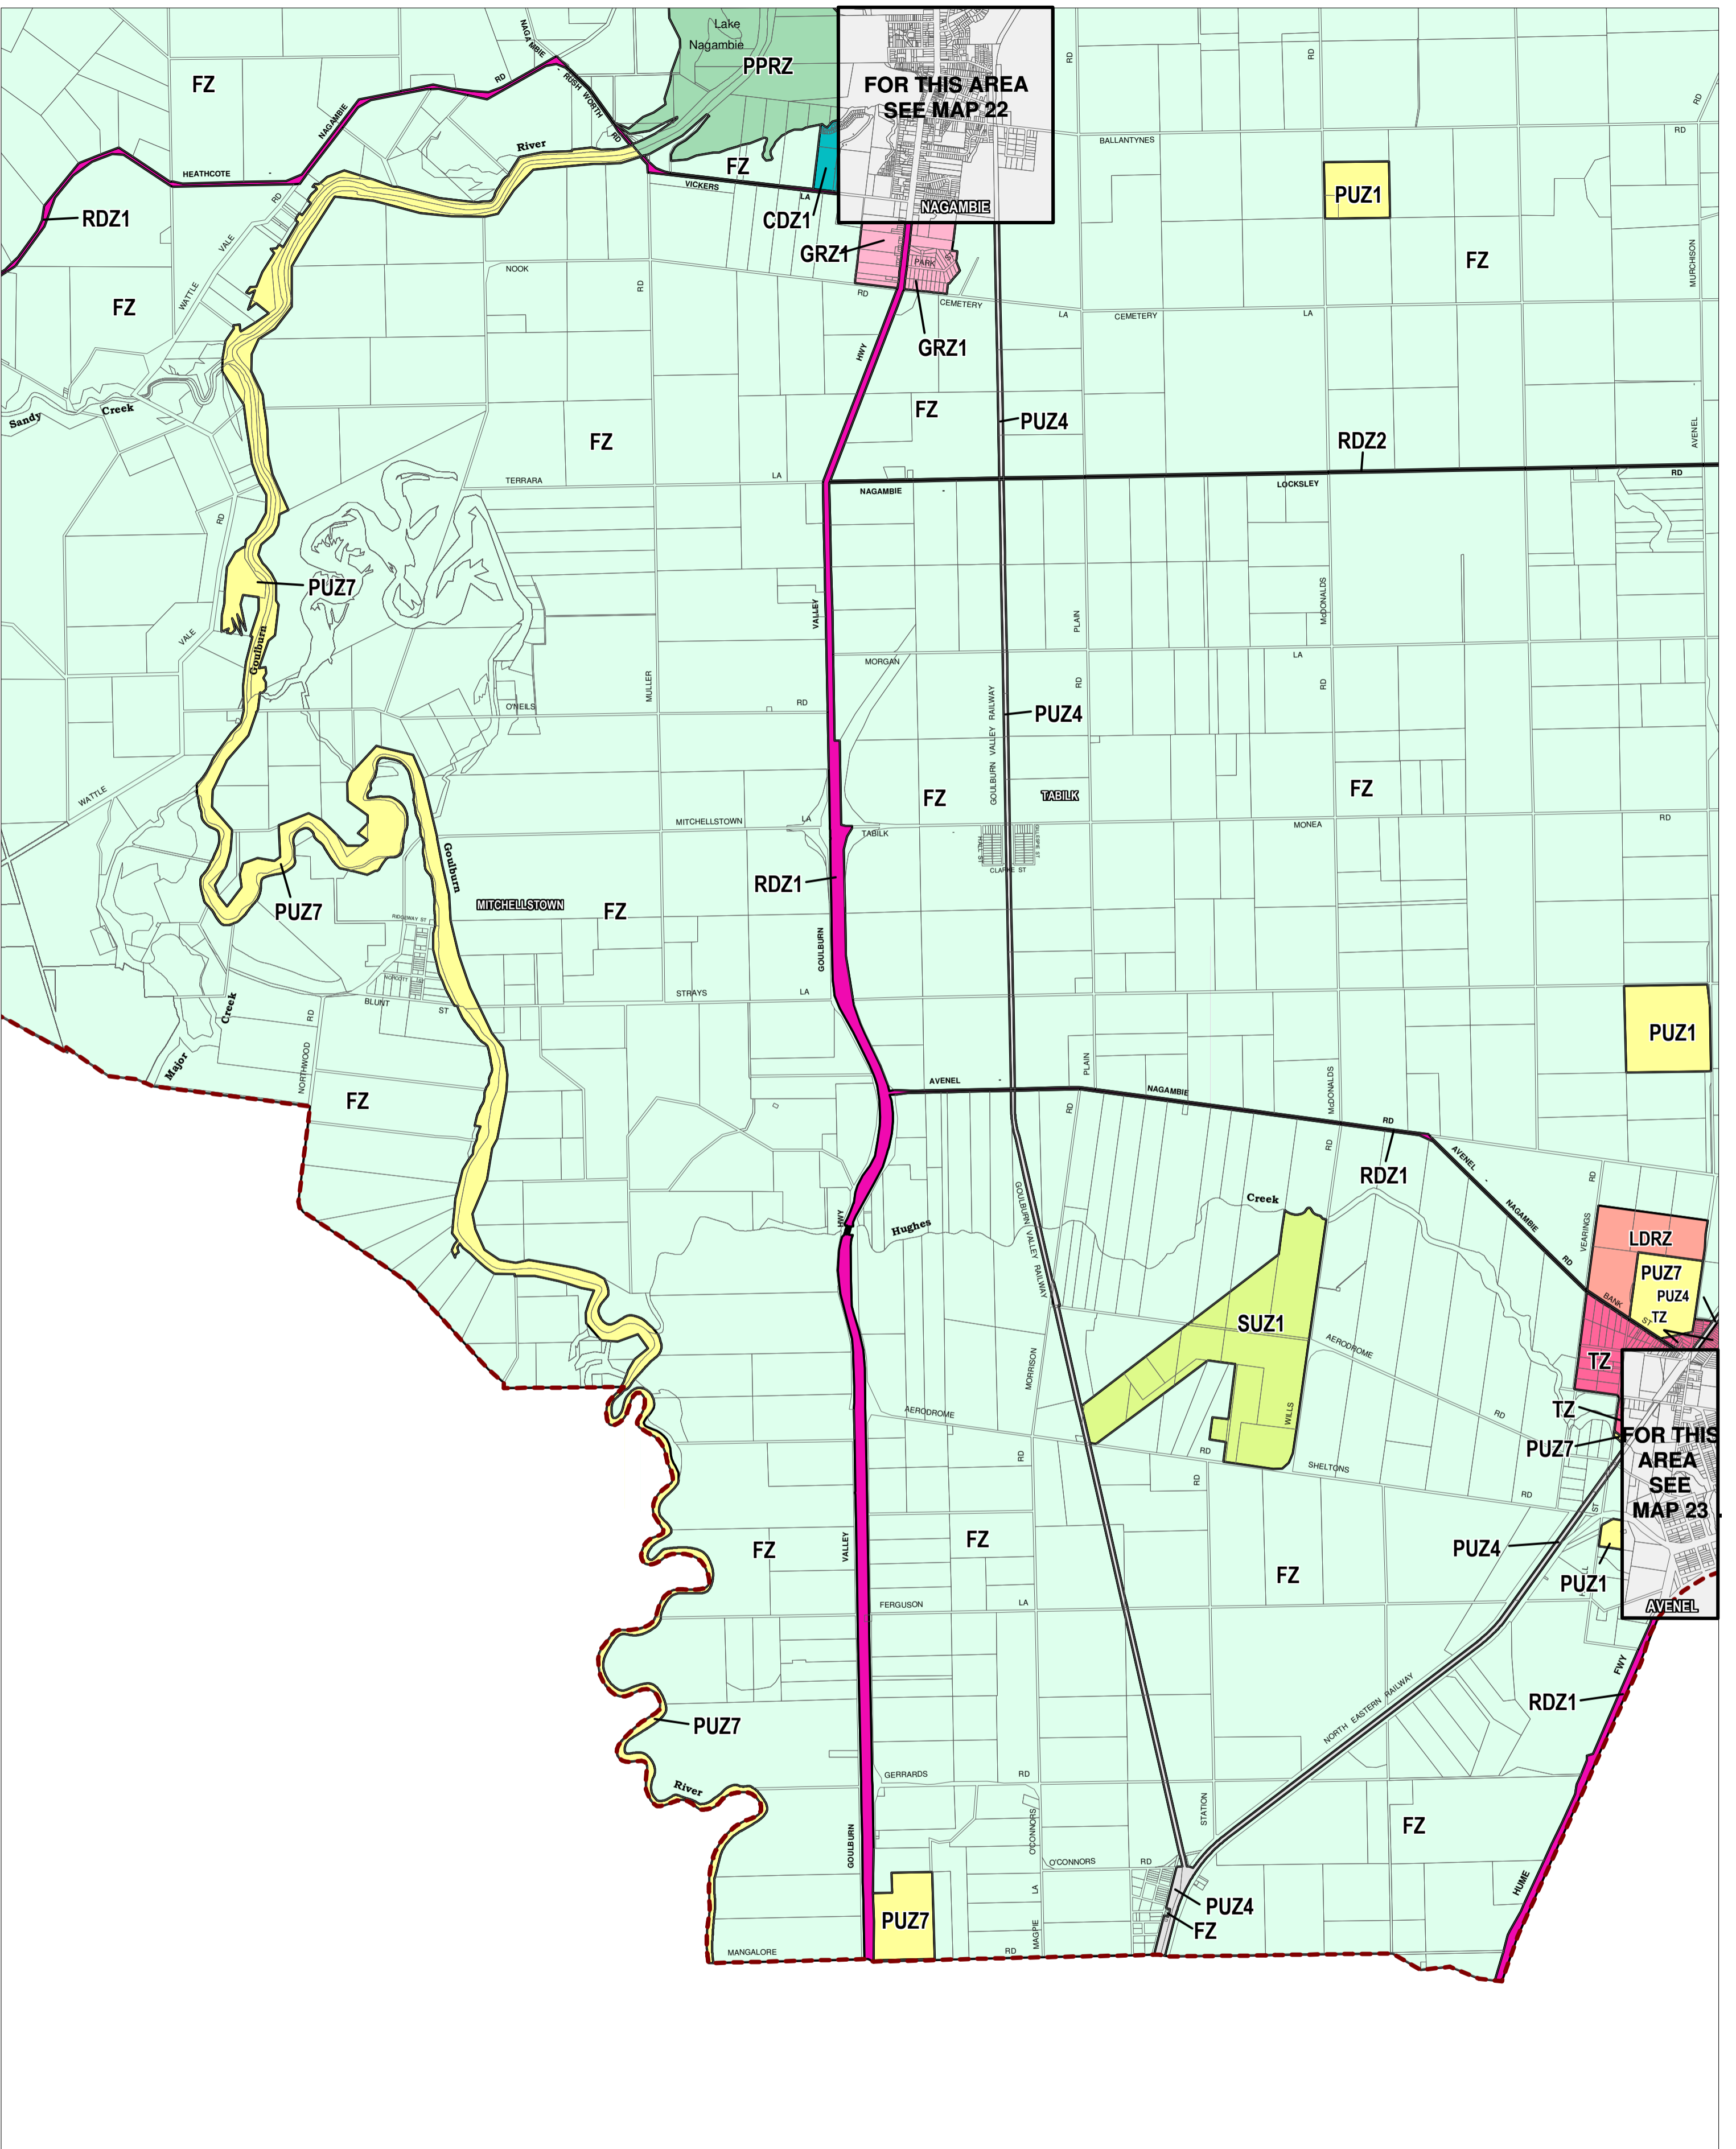

STRATHBOGIE PLANNING SCHEME - LOCAL PROVISION

Public Land		Rural		Special Purpose	
PPRZ	Public Park And Recreation Zone	FZ	Farming Zone	CDZ1	Comprehensive Development Zone - Schedule 1
PUZ7	Public Use Zone - Other Public Use	RLZ	Rural Living Zone	SUZ1	Special Use Zone - Schedule 1
PUZ1	Public Use Zone - Service And Utility	LDZRZ	Low Density Residential Zone	UFZ	Urban Floodway Zone
PUZ4	Public Use Zone - Transport	TZ	Township Zone		
RDZ1	Road Zone - Category 1				
RDZ2	Road Zone - Category 2				
GRZ1	General Residential Zone - Schedule 1				

AUSTRALIAN MAP GRID ZONE 55

Printed: 30/5/2014

AMENDMENT GC12