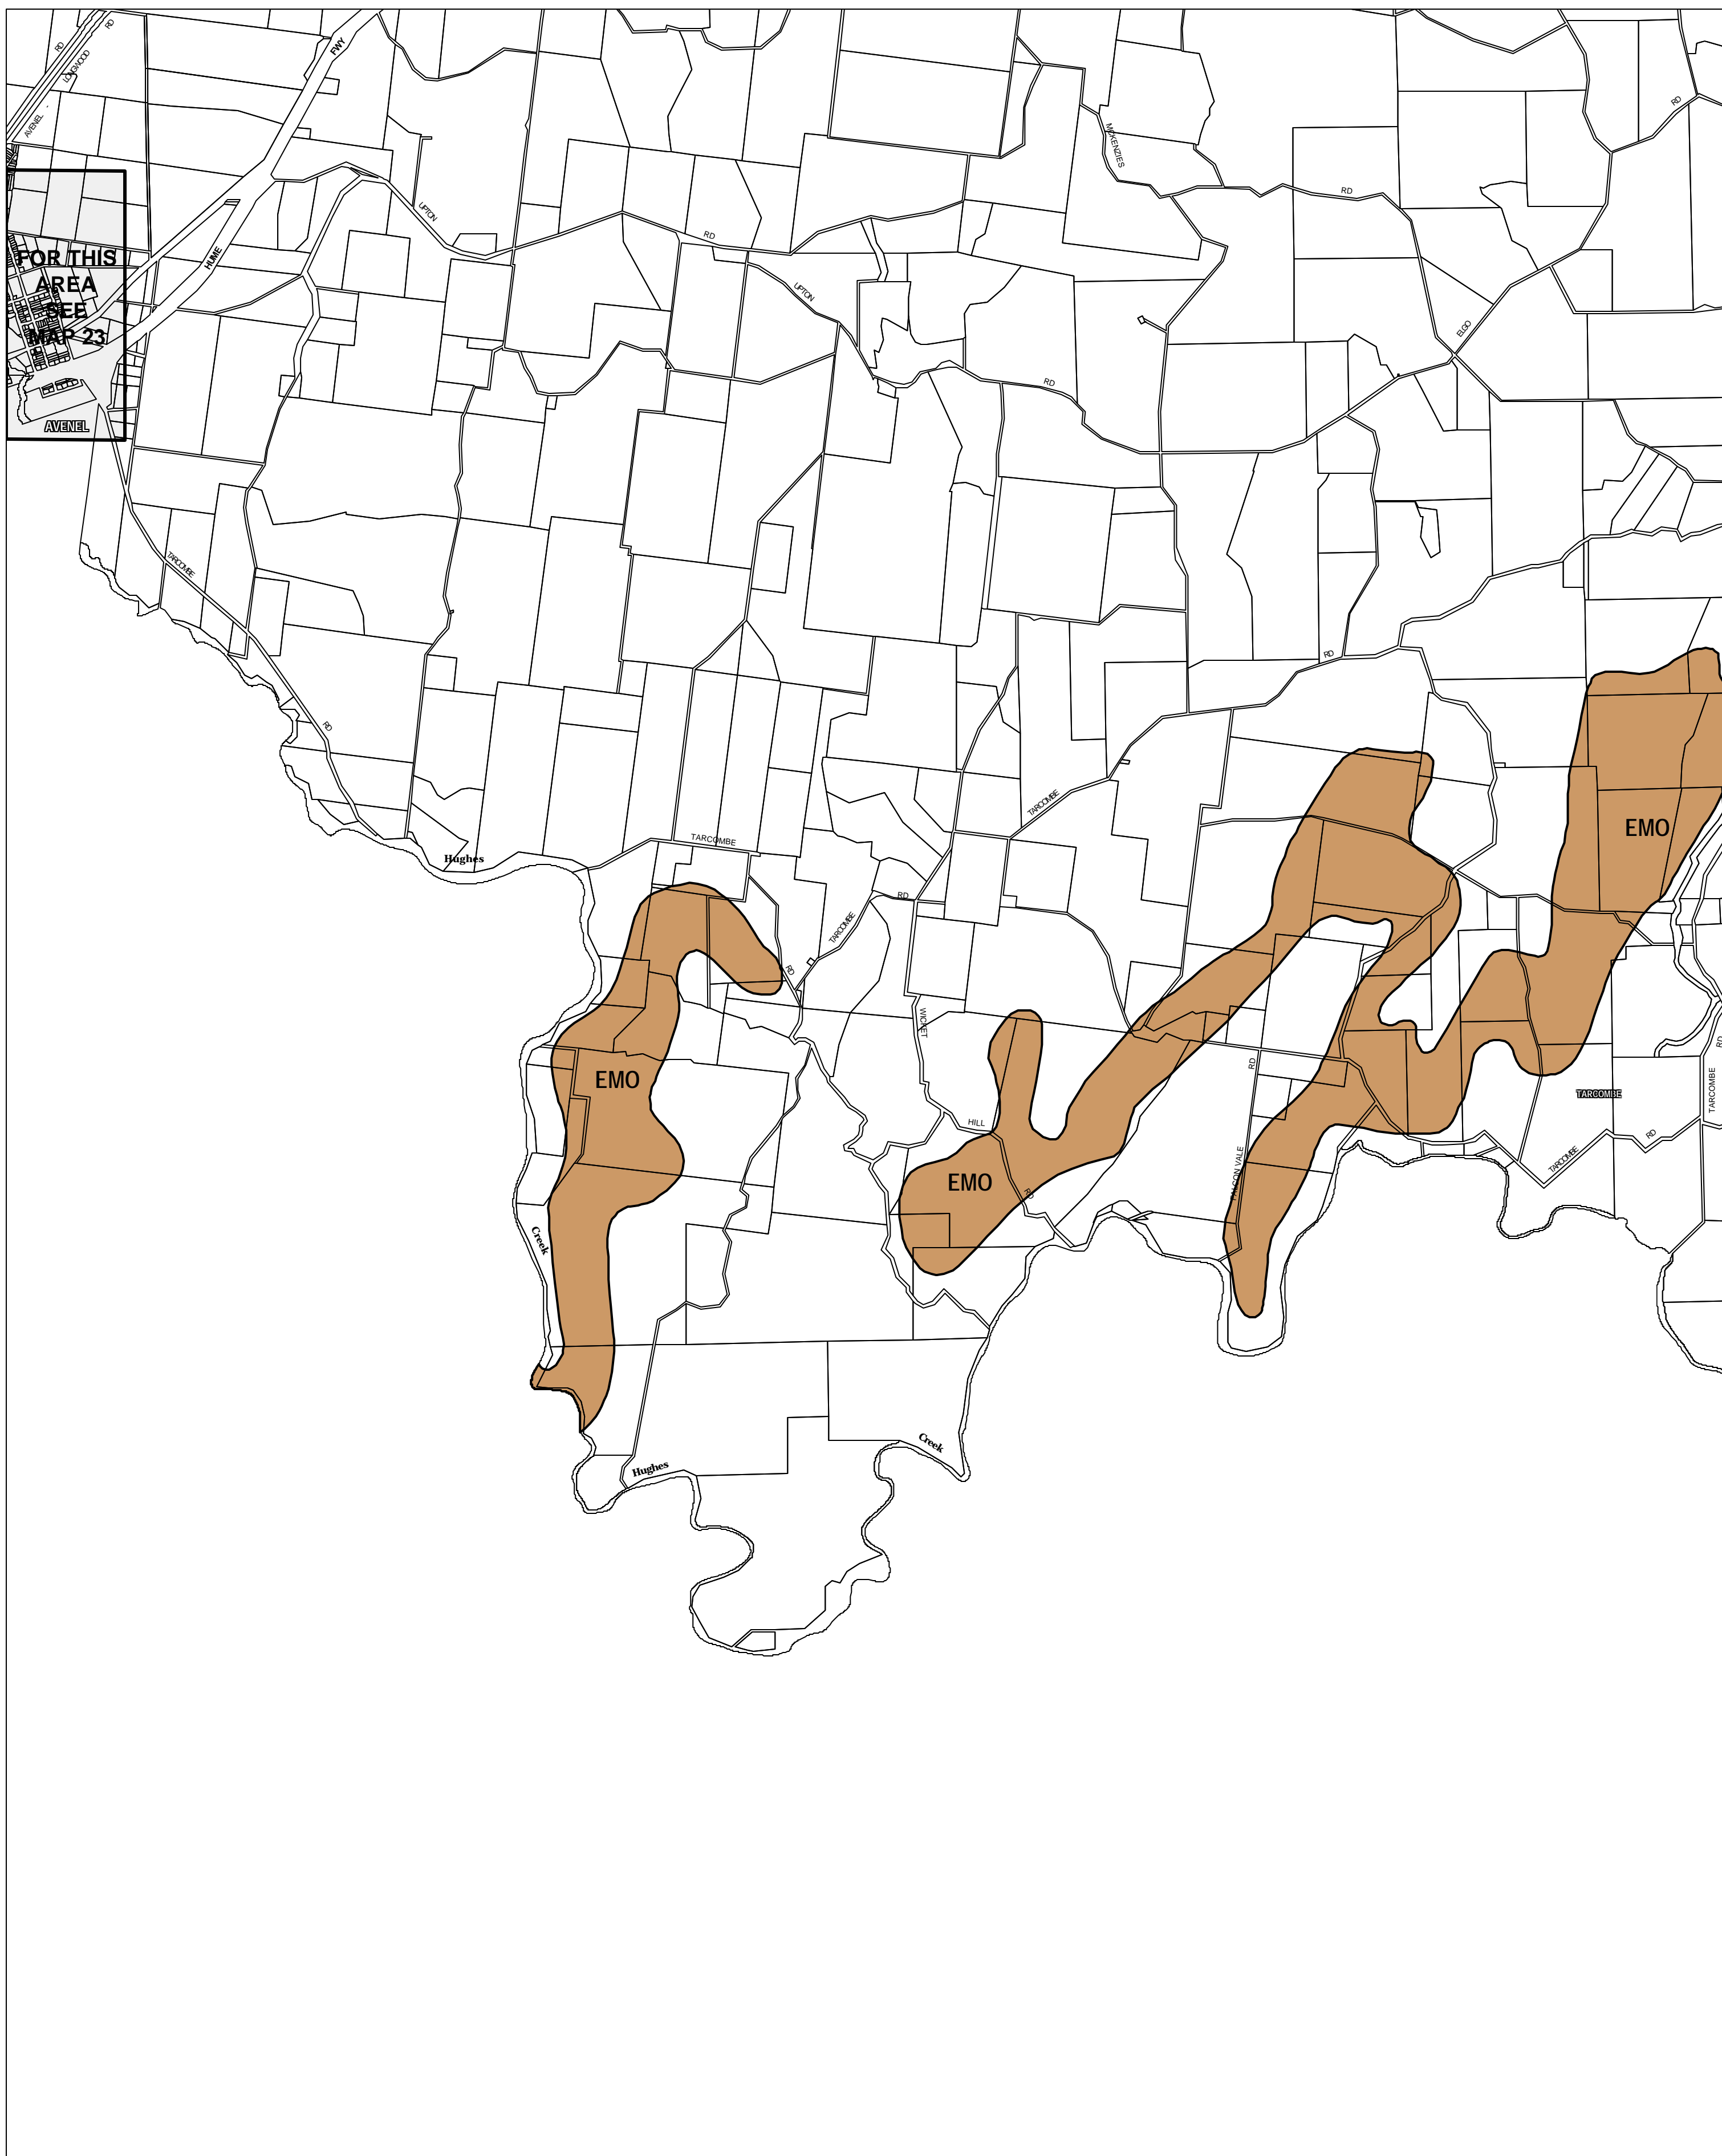

STRATHBOGIE PLANNING SCHEME - LOCAL PROVISION

Overlays
EMO Erosion Management Overlay

AUSTRALIAN MAP GRID ZONE 55

INDEX TO ADJOINING METRIC SERIES MAP

Printed: 12/6/2007