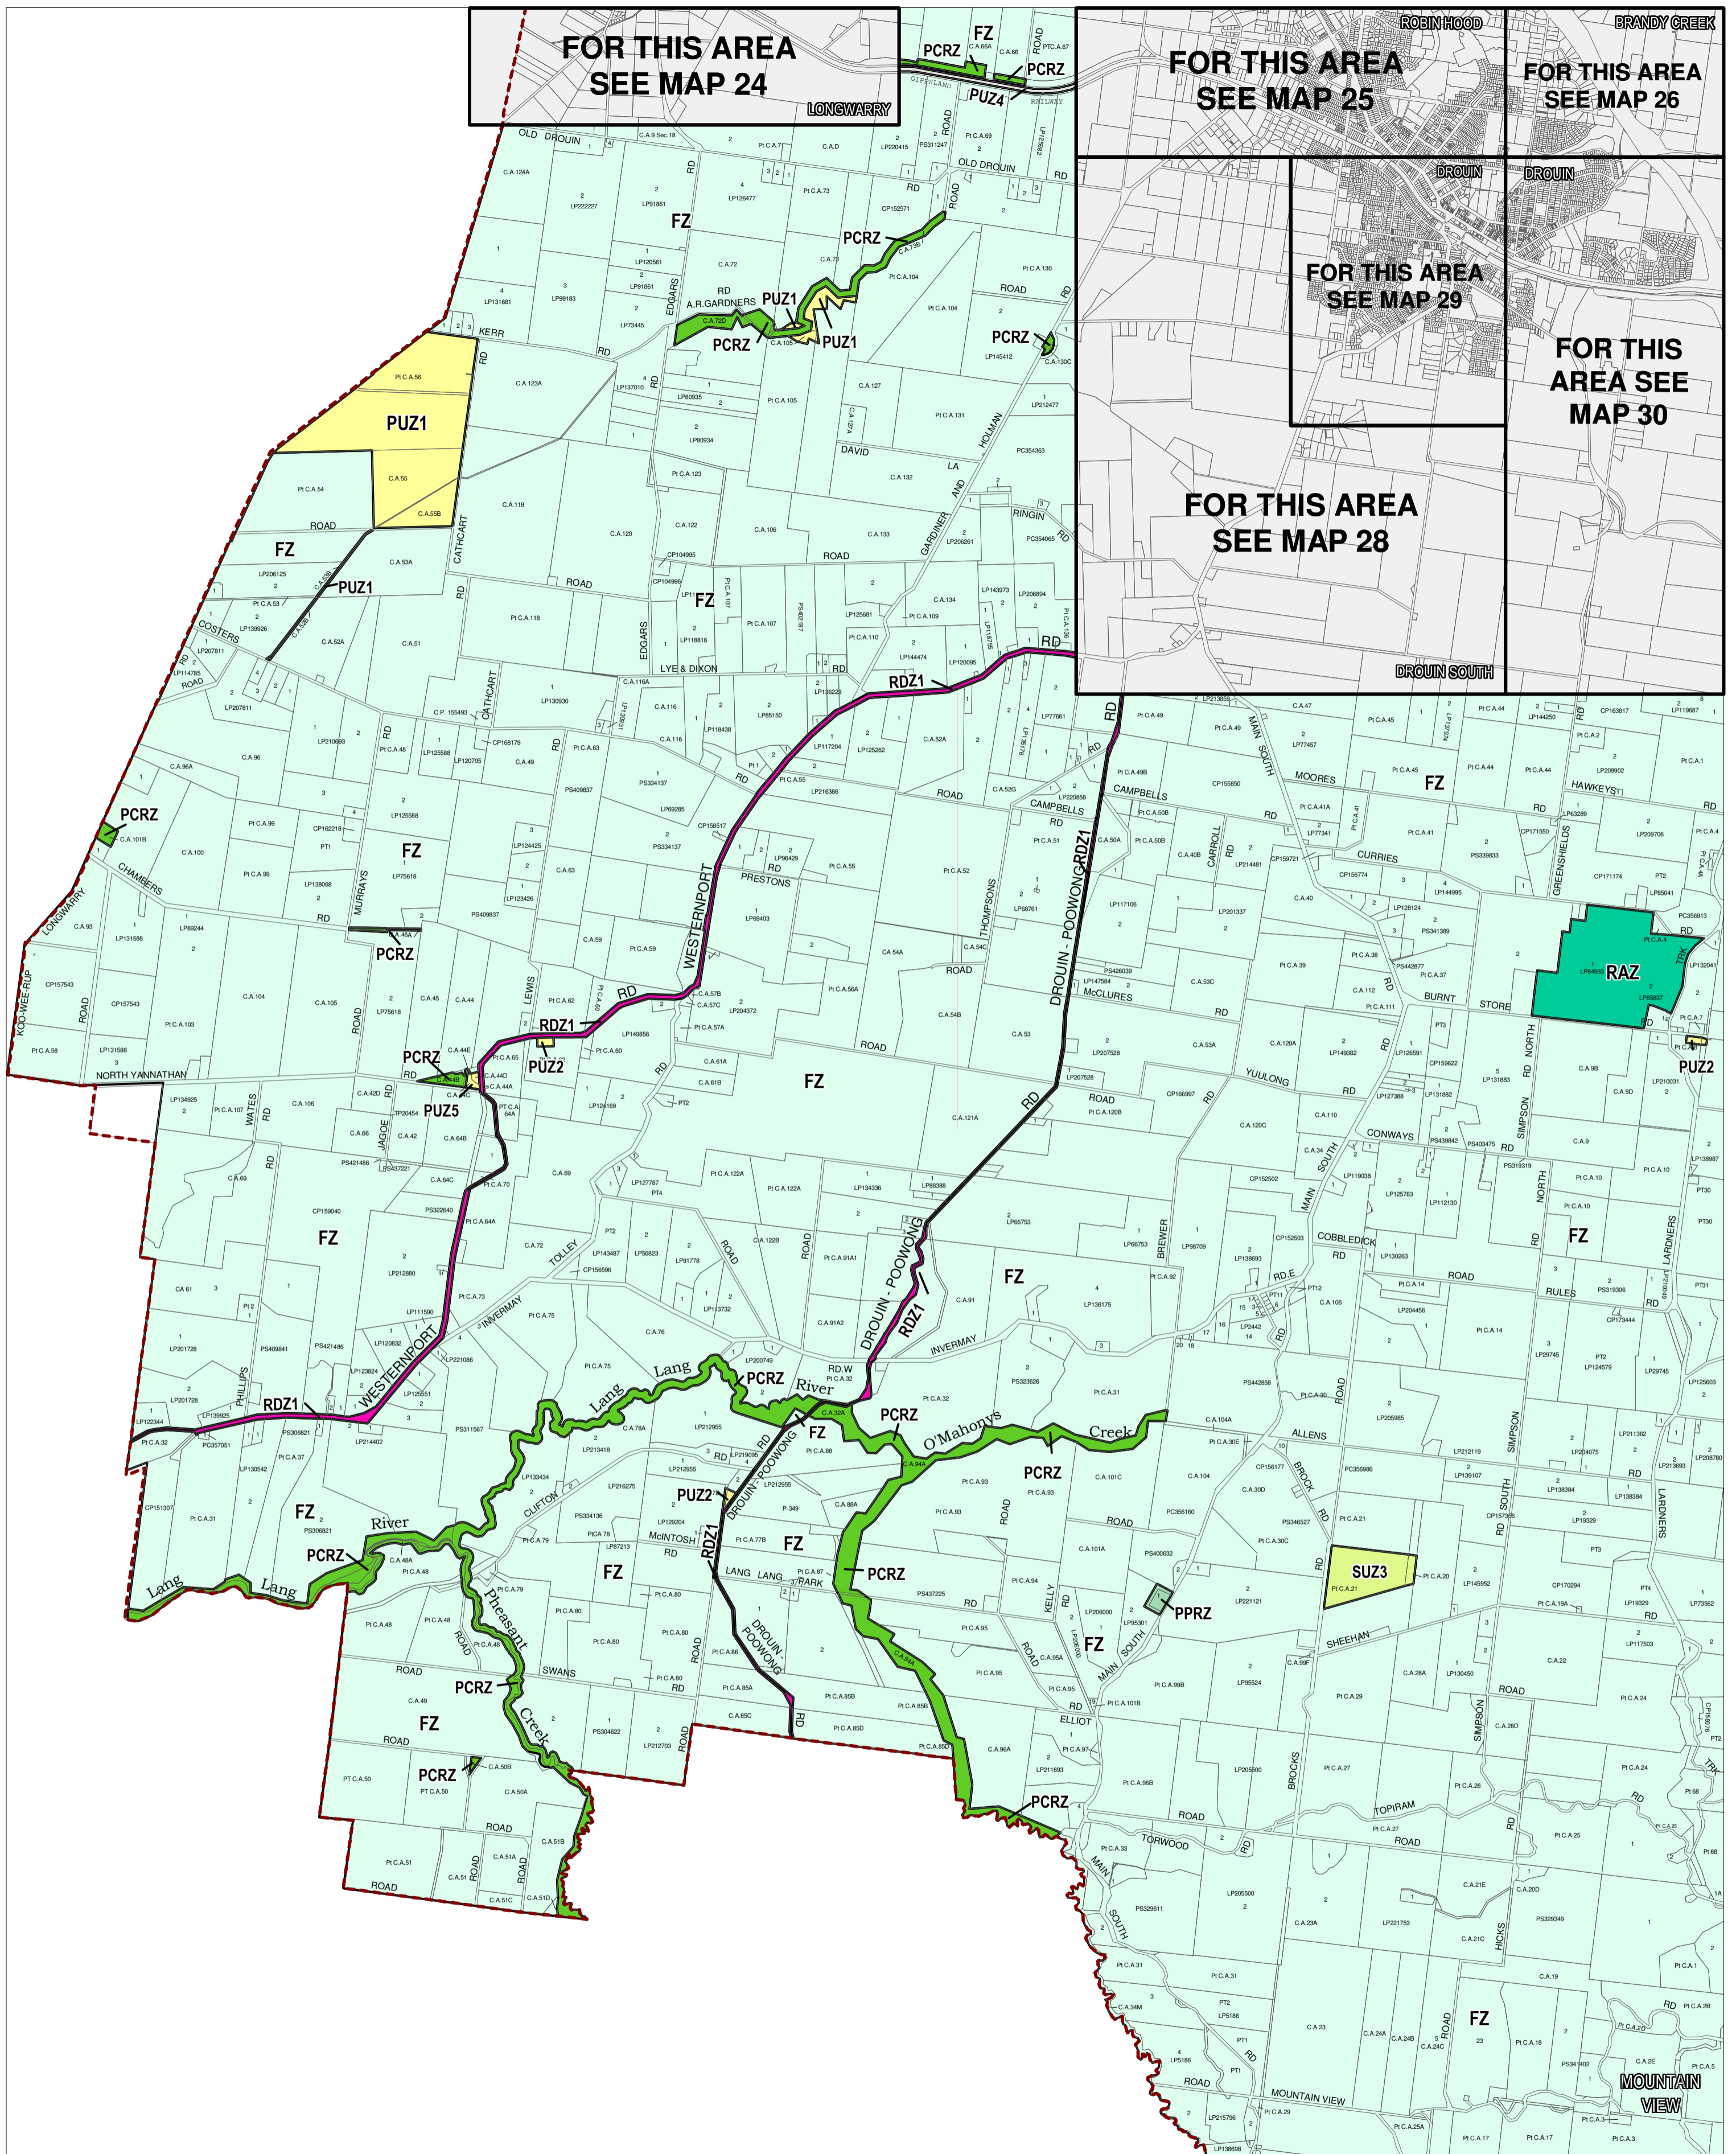

BAW BAW PLANNING SCHEME - LOCAL PROVISION

FOR THIS AREA
SEE MAP 24

FOR THIS AREA
SEE MAP 25

FOR THIS AREA
SEE MAP 26

FOR THIS AREA
SEE MAP 29

FOR THIS AREA
SEE MAP 30

FOR THIS AREA
SEE MAP 28

Public Land	Rural Activity Zone
PCRZ Public Conservation And Resource Zone	RAZ Rural Activity Zone
PPRZ Public Park And Recreation Zone	Special Purpose
PUZ5 Public Use Zone - Cemetery/crematorium	SUZ3 Special Use Zone - Schedule 3
PUZ2 Public Use Zone - Education	
PUZ1 Public Use Zone - Service And Utility	
PUZ4 Public Use Zone - Transport	
RDZ1 Road Zone - Category 1	
Rural	
FZ Farming Zone	

AUSTRALIAN MAP GRID ZONE 55

Printed: 29/4/2013

AMENDMENT C99