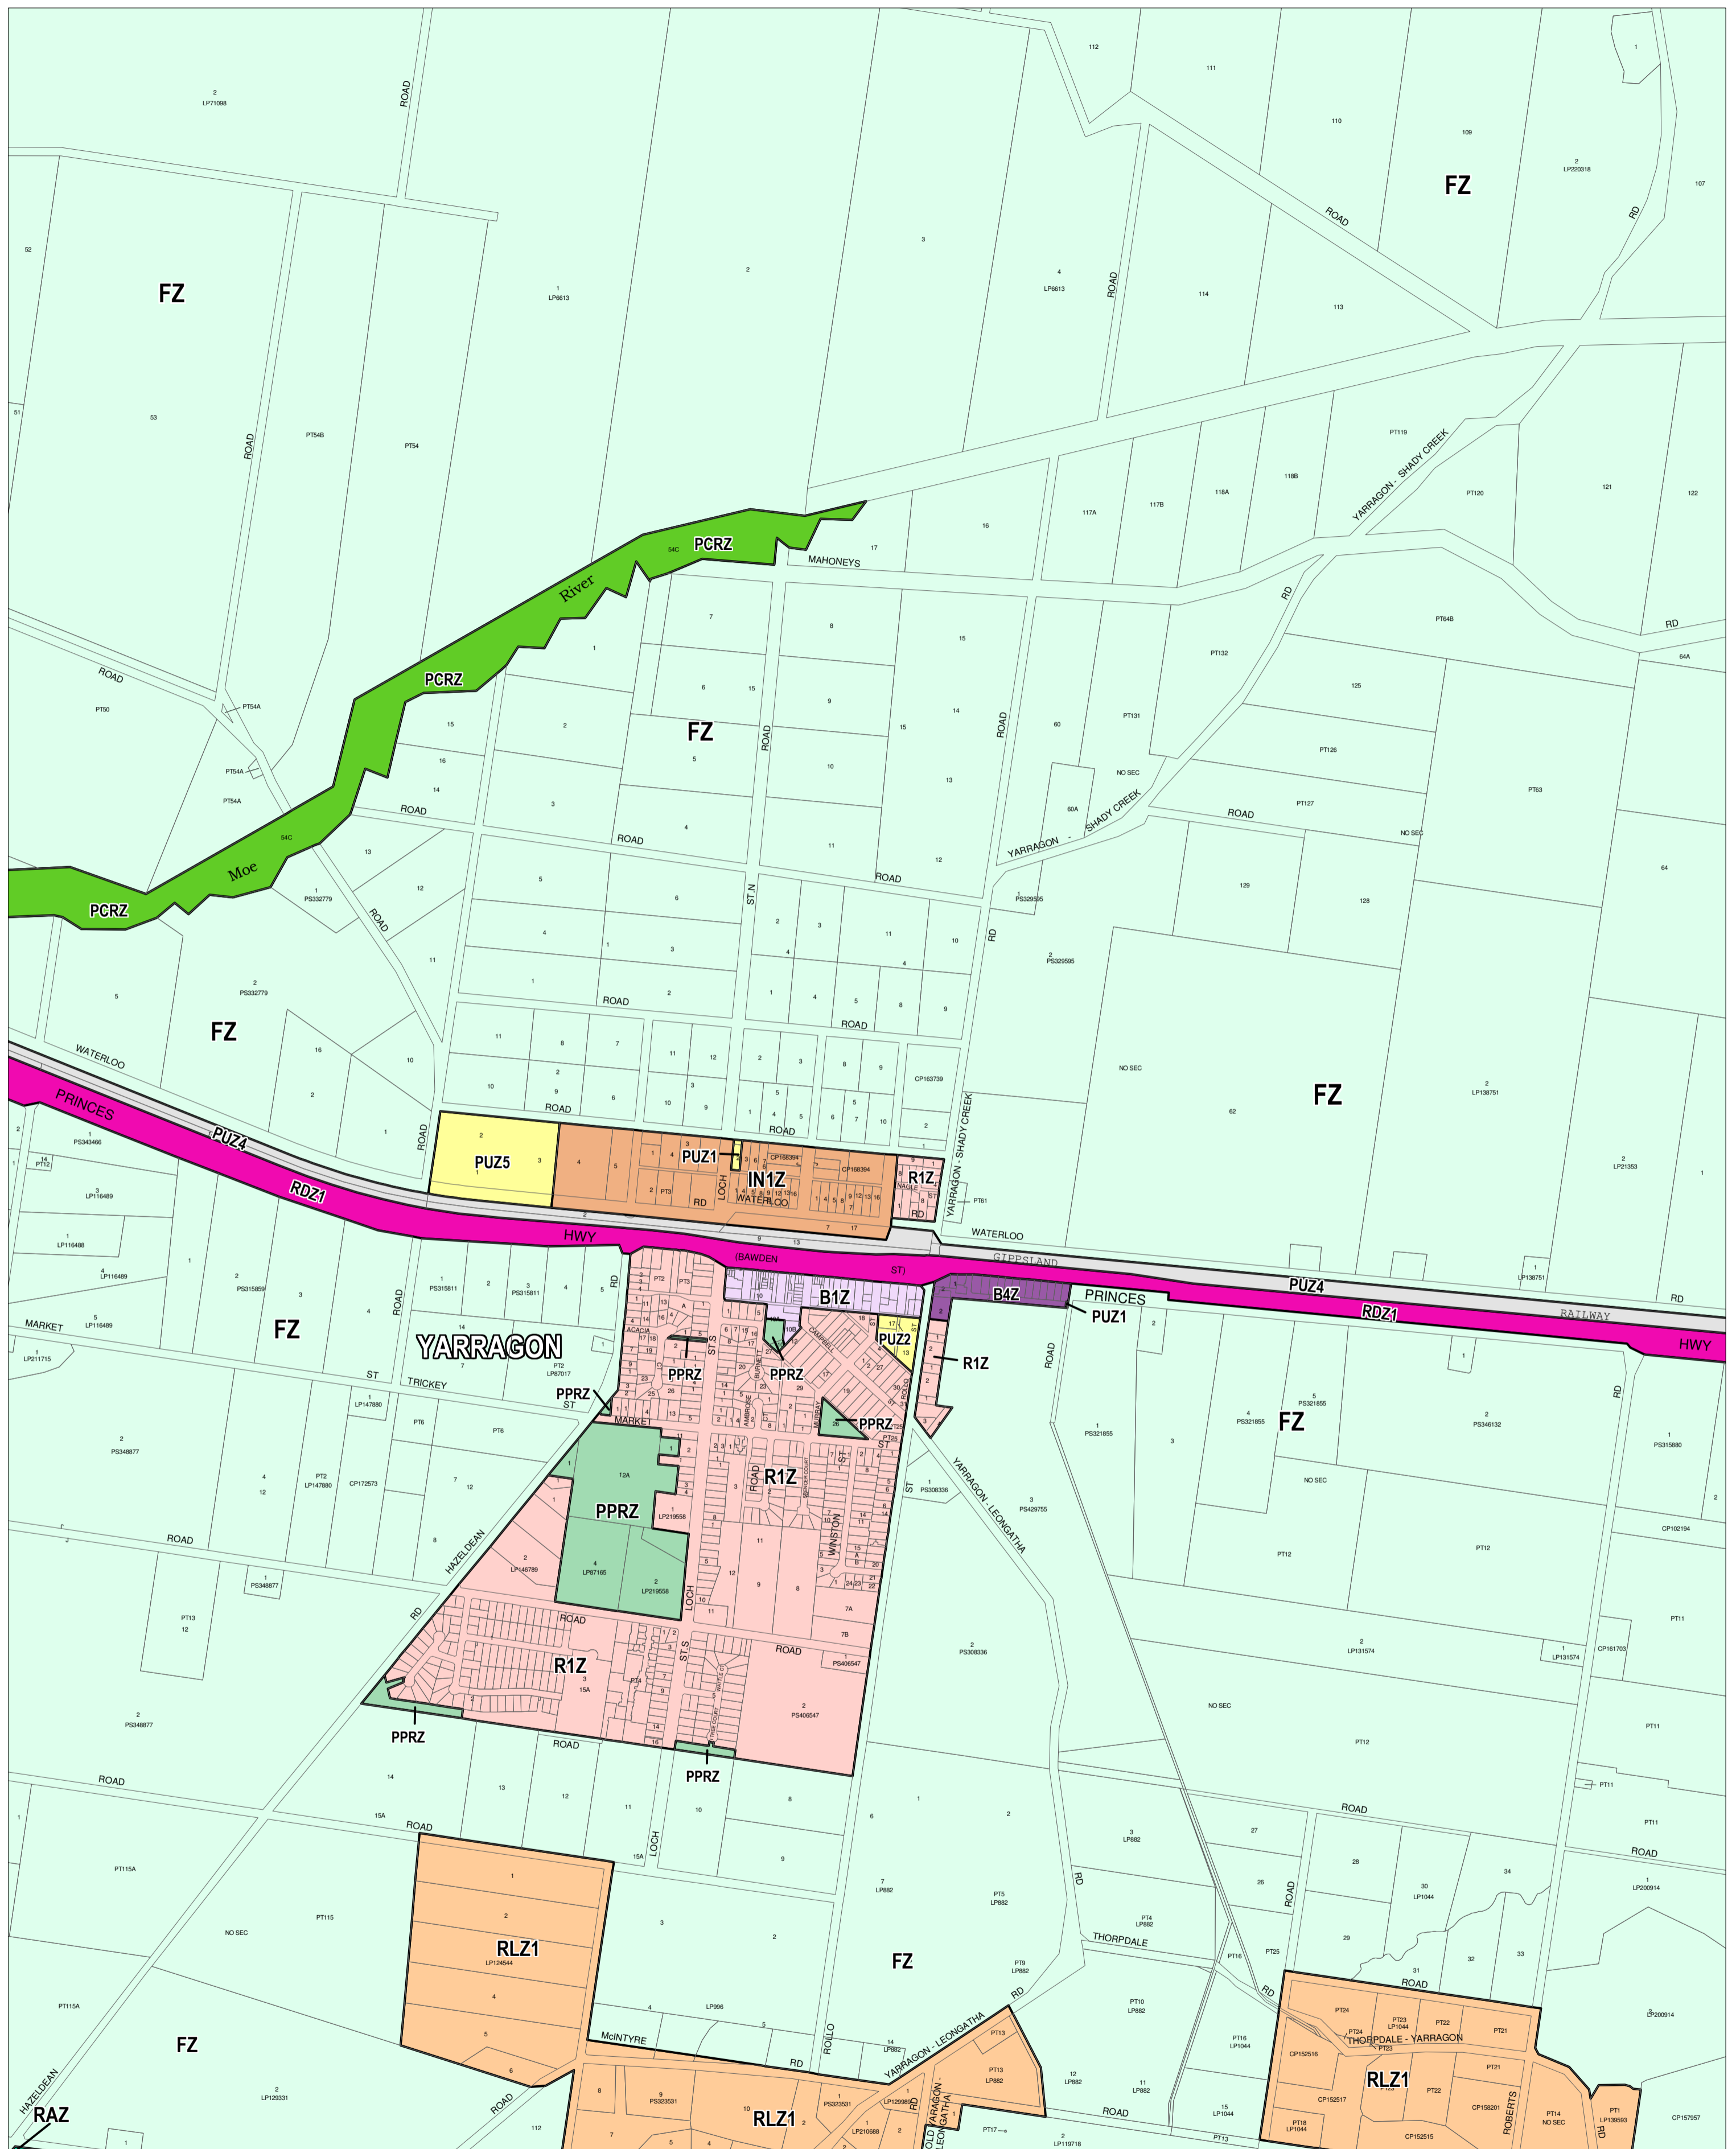

BAW BAW PLANNING SCHEME - LOCAL PROVISION

Business	Public Use Zone - Service And Utility
B1Z Business 1 Zone	PUZ1
B4Z Business 4 Zone	PUZ2
Industrial	Public Use Zone - Transport
IN1Z Industrial 1 Zone	PUZ4
Public Land	Road Zone - Category 1
PCRZ Public Conservation And Resource Zone	RDZ1
PPRZ Public Park And Recreation Zone	
PUZ5 Public Use Zone - Cemetery/crematorium	Residential
PUZ2 Public Use Zone - Education	R1Z Residential 1 Zone
Rural	Farming Zone
RAZ Rural Activity Zone	FZ
RLZ1 Rural Living Zone - Schedule 1	

200 0 200 400 600 800 1000 m

AUSTRALIAN MAP GRID ZONE 55

INDEX TO ADJOINING METRIC SERIES MAP

Printed: 29/4/2013

AMENDMENT C99