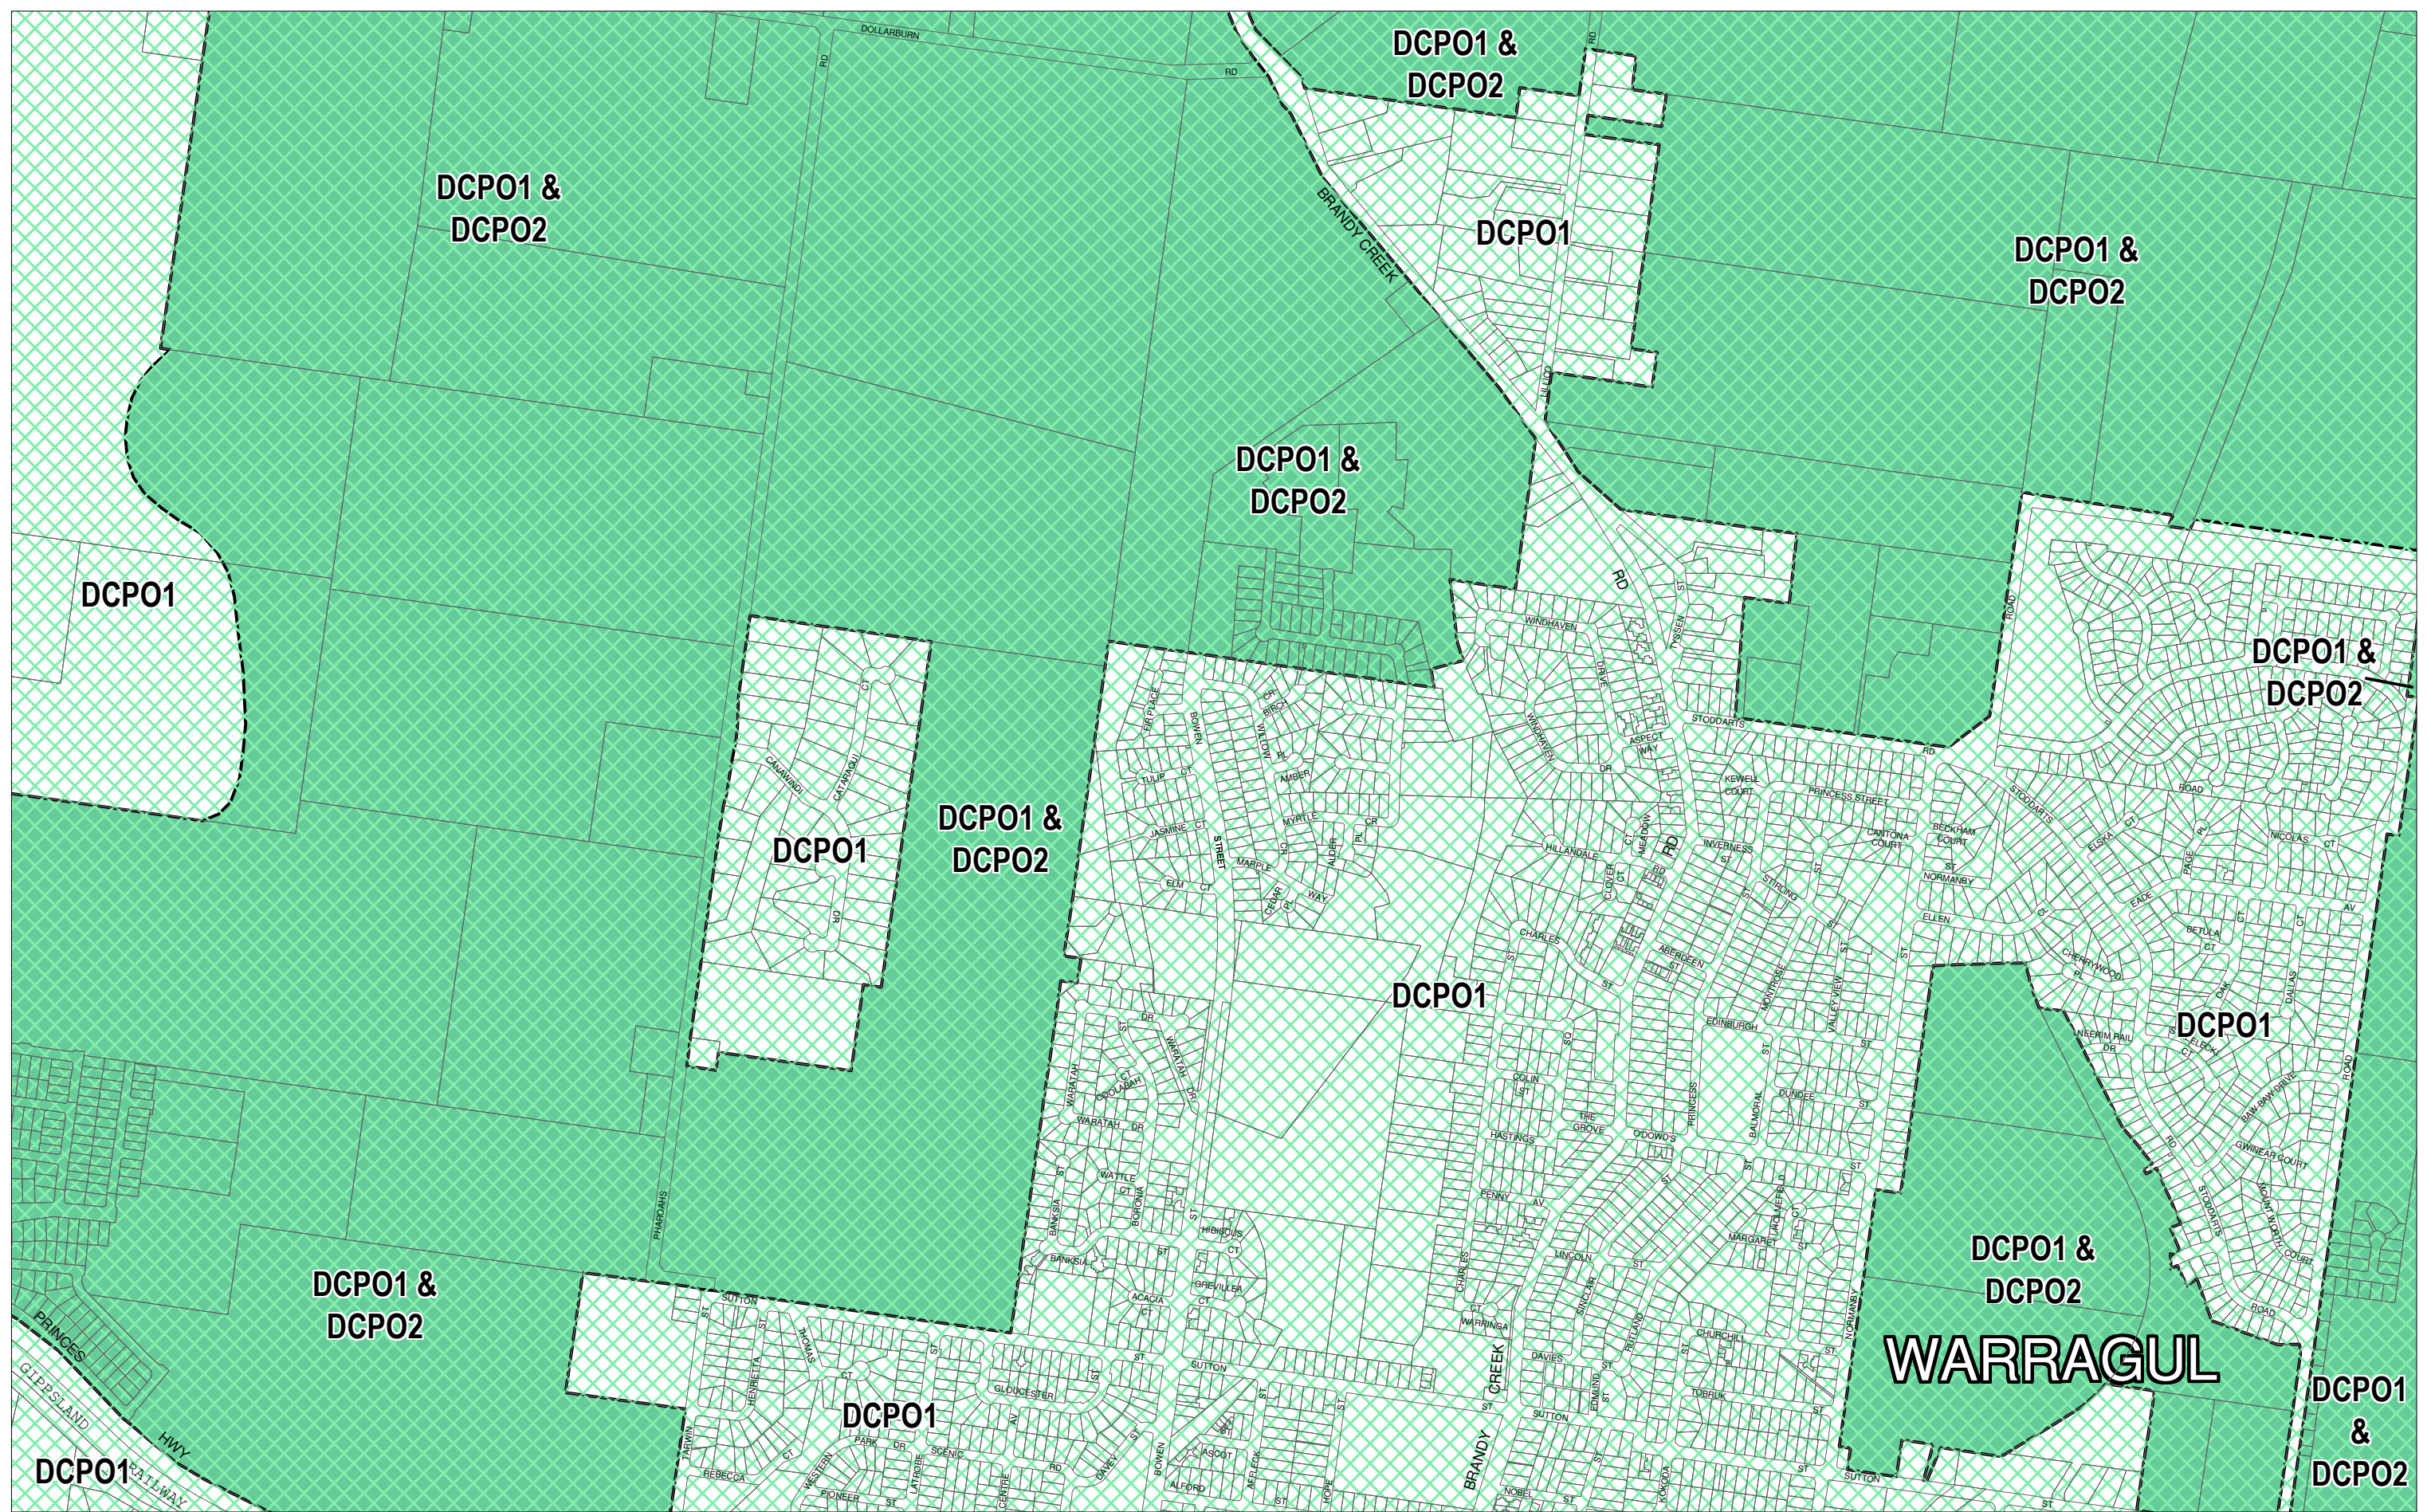

BAW BAW PLANNING SCHEME - LOCAL PROVISION

Overlays

- Development Contributions Plan Overlay - Schedule 1
- Development Contributions Plan Overlay - Schedule 2

AUSTRALIAN MAP GRID ZONE 55

INDEX TO ADJOINING METRIC SERIES MAP

Printed: 17/7/2015

AMENDMENT C112