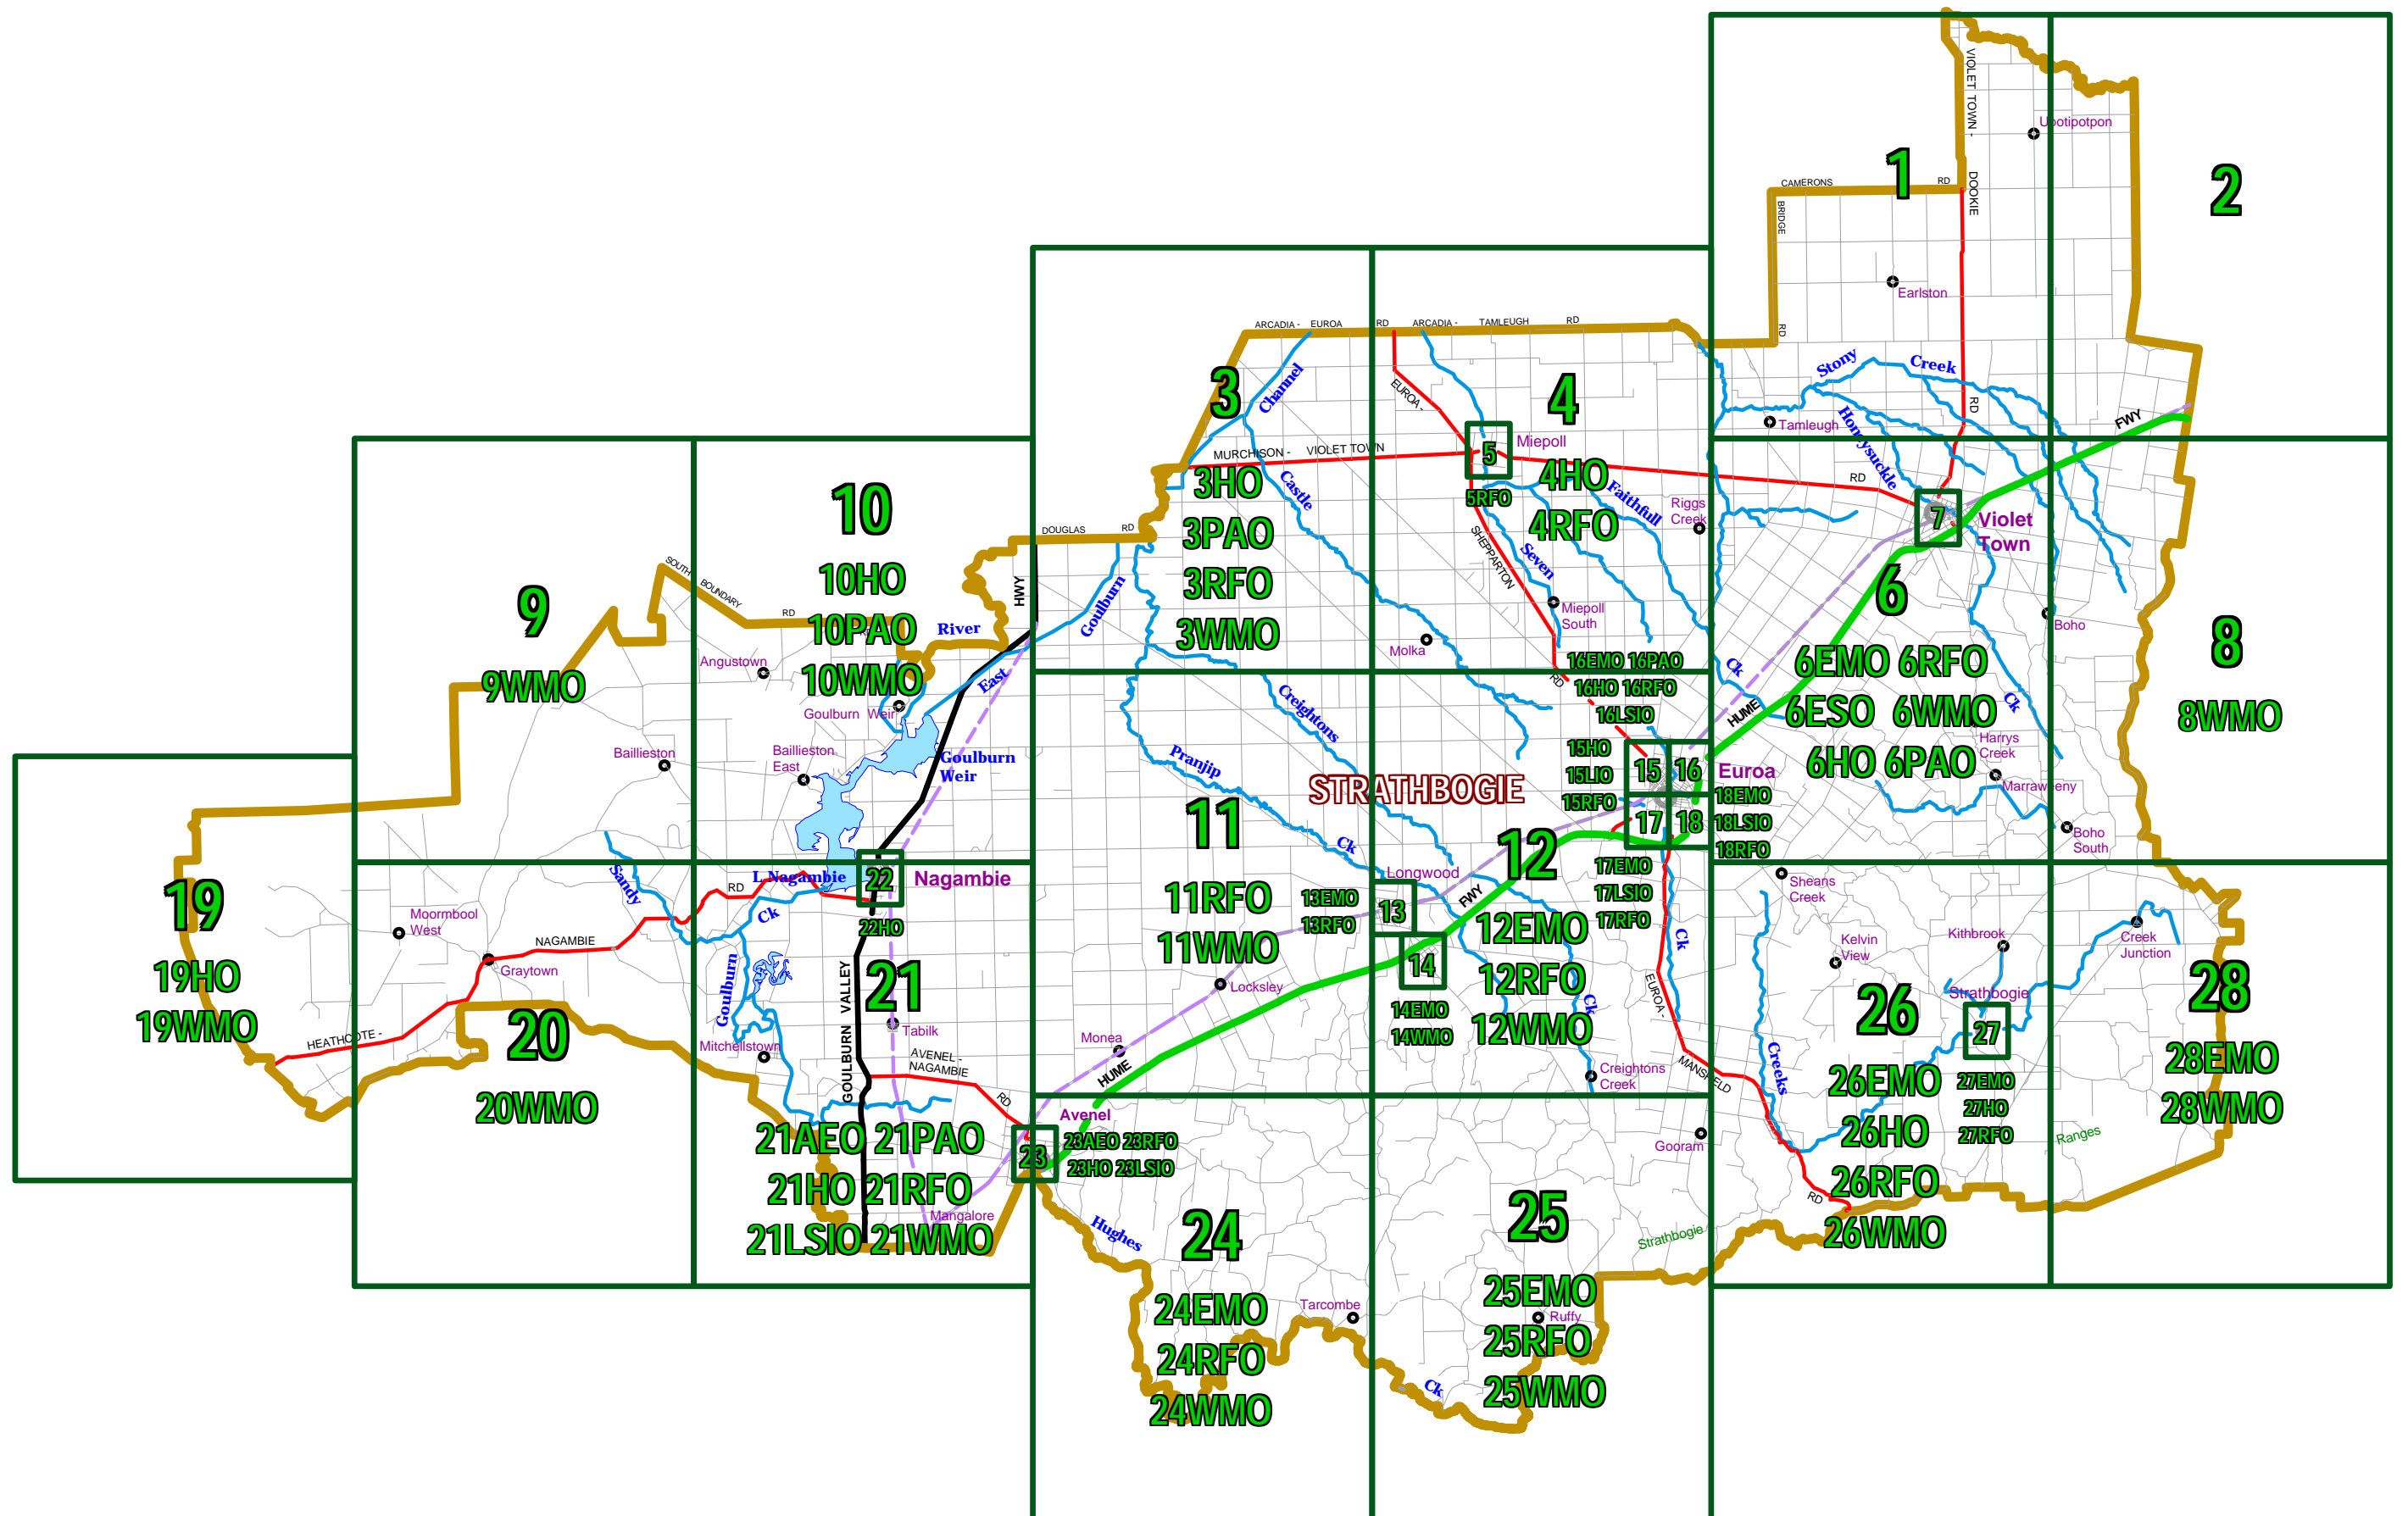

# STRATHBOGIE PLANNING SCHEME

## LOCAL PROVISION

## INDEX TO MAPS

#### TO DETERMINE HOW LAND IS AFFECTED BY A PLANNING SCHEME...

1. Locate the relevant map number from this INDEX TO MAPS.
2. To establish current zoning check the relevant map titled ZONES.  
Zoning is indicated by a black outline containing an alphanumeric code and may have a colour infill.  
A complete legend of all codes for this scheme is below and in the written part of the scheme.
3. Additional planning overlays are shown on separate map sheets, with the appropriate heading and suffix added to the number (e.g. HERITAGE OVERLAY MAP No. \_\_HO). On these maps the planning controls are identified by a black outline with a grey infill containing the alphanumeric code (e.g. HO1).