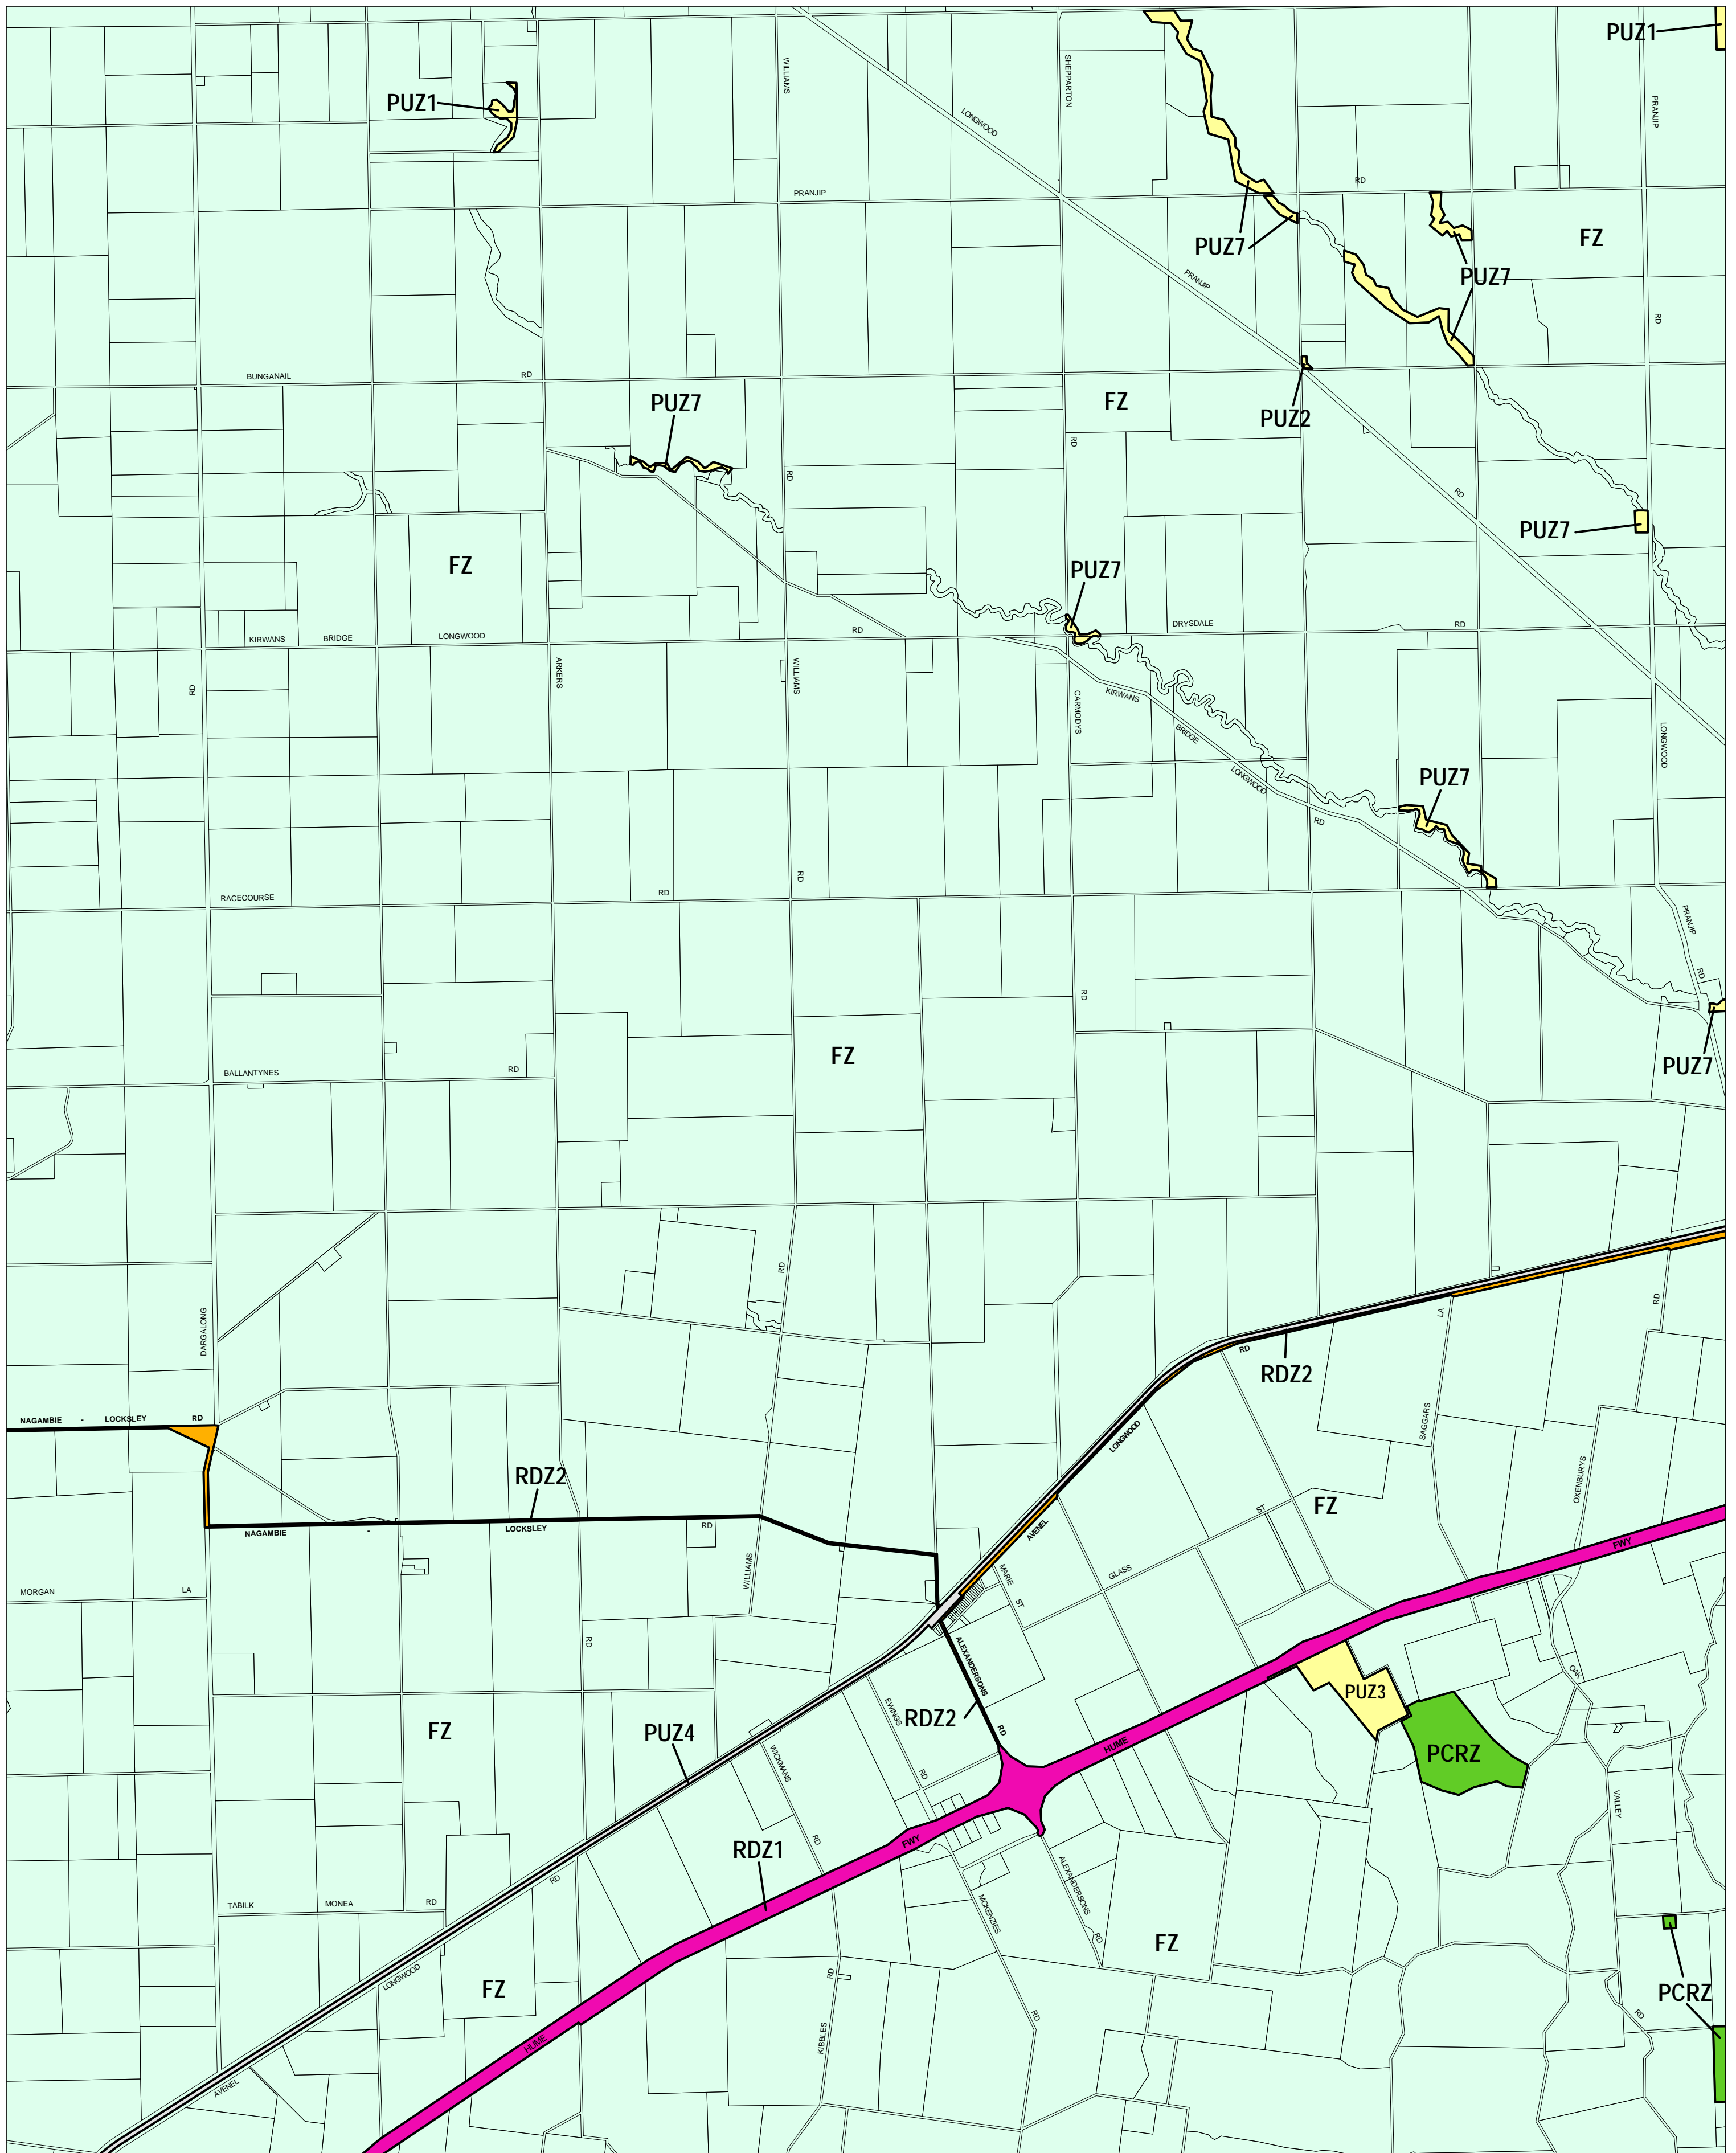

STRATHBOGIE PLANNING SCHEME - LOCAL PROVISION

Public Land		Rural	
	Public Conservation And Resource Zone		Farming Zone
	Public Use Zone Education		
	Public Use Zone Health And Community		
	Public Use Zone Other Public Use		
	Public Use Zone Service And Utility		
	Public Use Zone Transport		
	Road Zone Category 1		
	Road Zone Category 2		

THIS MAP INCORPORATES APPROVED ZONES AS AT: 04/05/2006 AMENDMENT C35

Printed: 10/5/2006