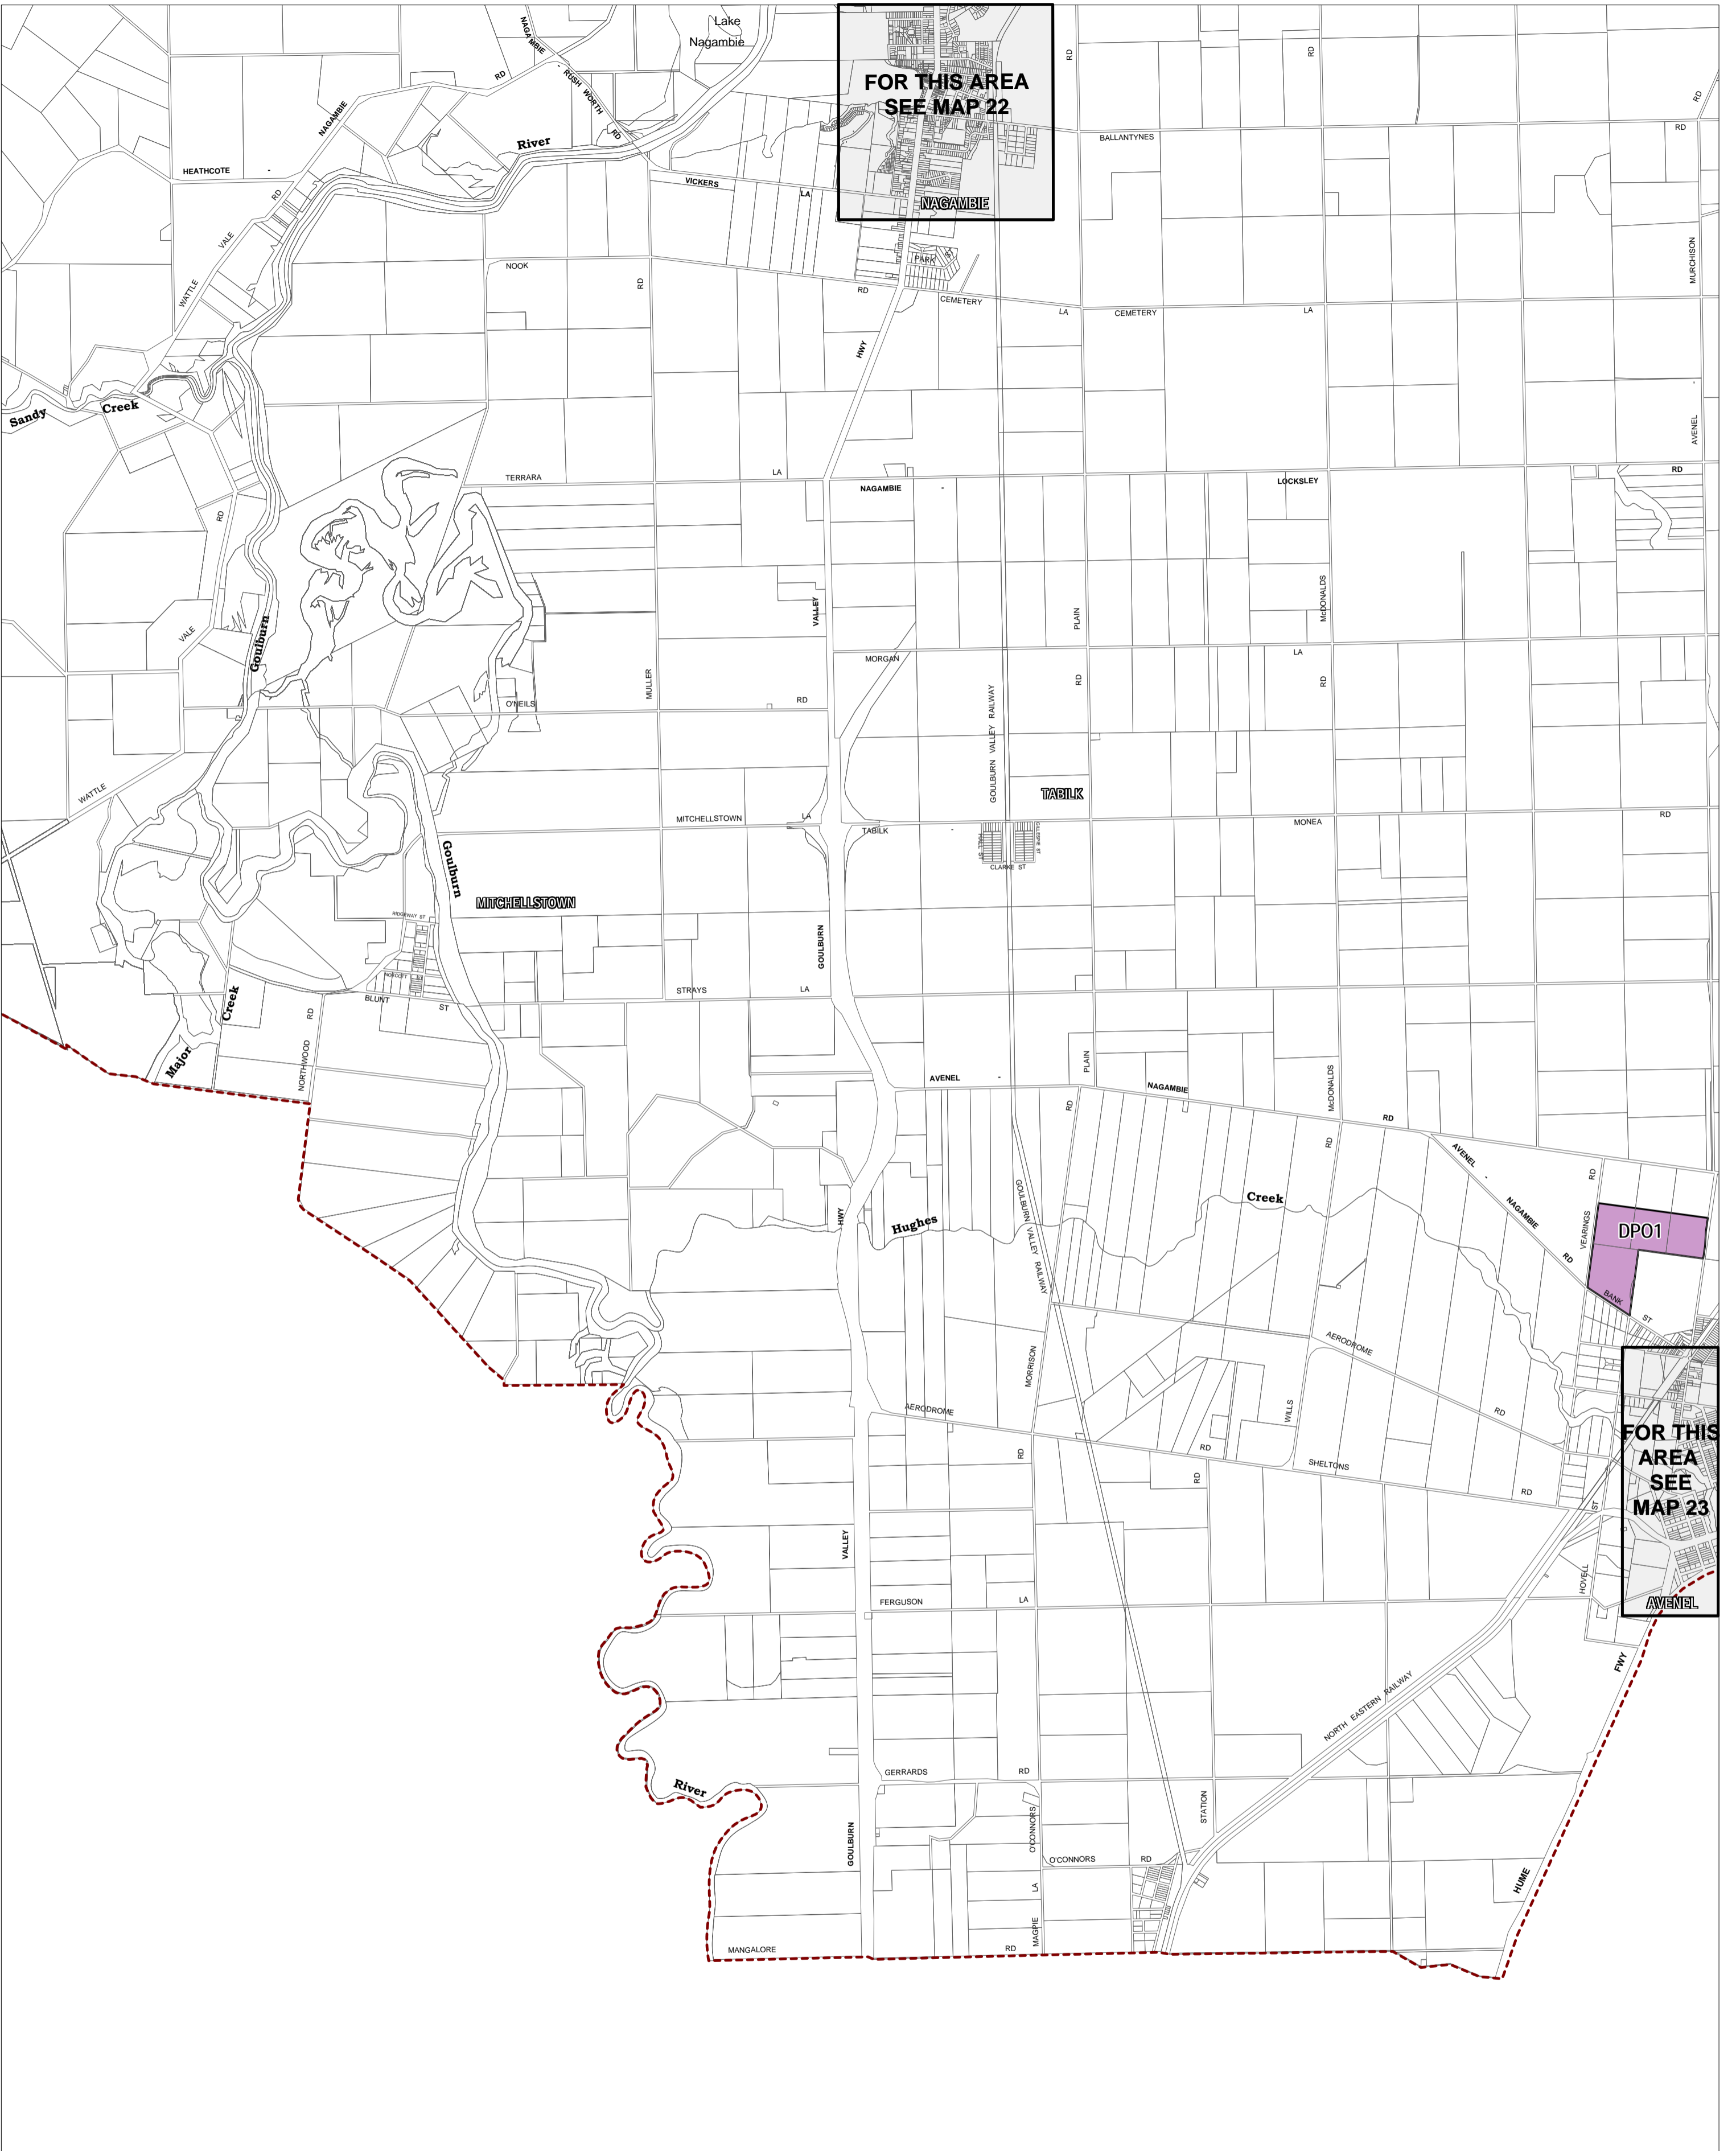

STRATHBOGIE PLANNING SCHEME - LOCAL PROVISION

Overlays

DPO1 Development Plan Overlay - Schedule 1

AUSTRALIAN MAP GRID ZONE 55

INDEX TO ADJOINING METRIC SERIES MAP

Printed: 17/2/2012

AMENDMENT C28 PART 1