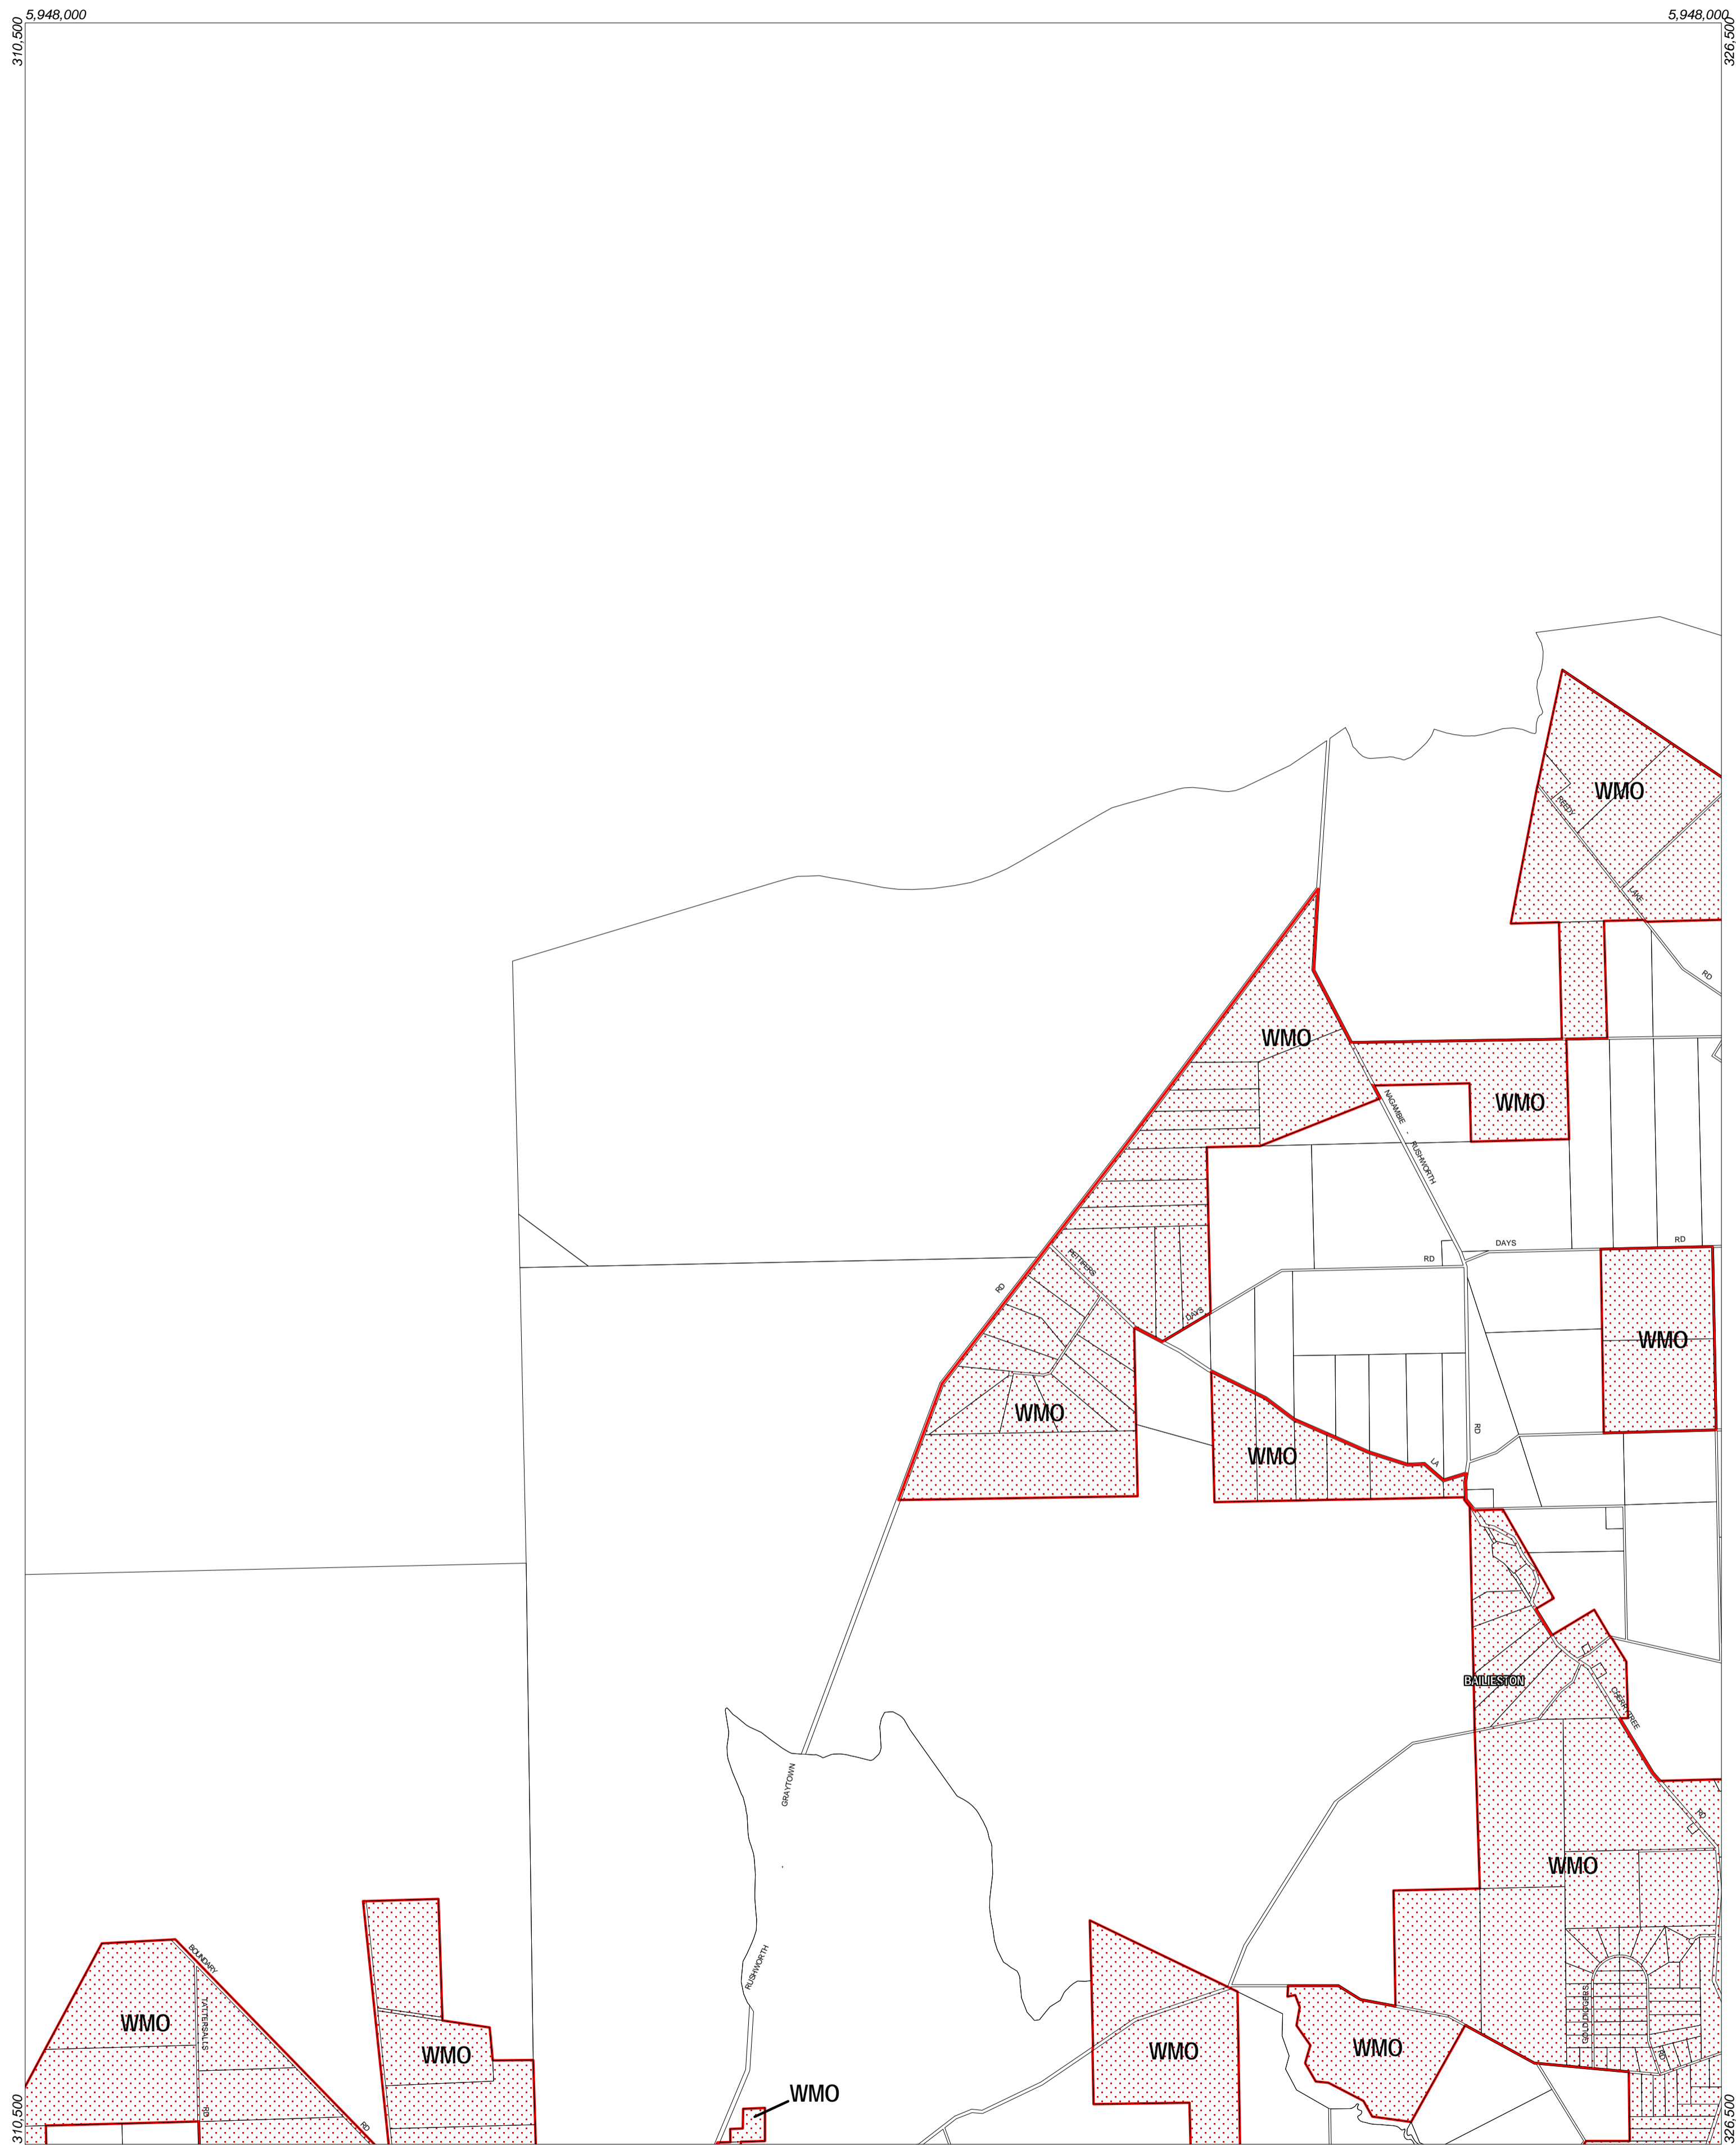

# STRATHBOGIE PLANNING SCHEME - LOCAL PROVISION

This publication is copyright. No part may be reproduced by any process except in accordance with the provisions of the Copyright Act. © State of Victoria. This map should be read in conjunction with additional Planning Overlay Maps (if applicable) as indicated on the INDEX TO MAPS.