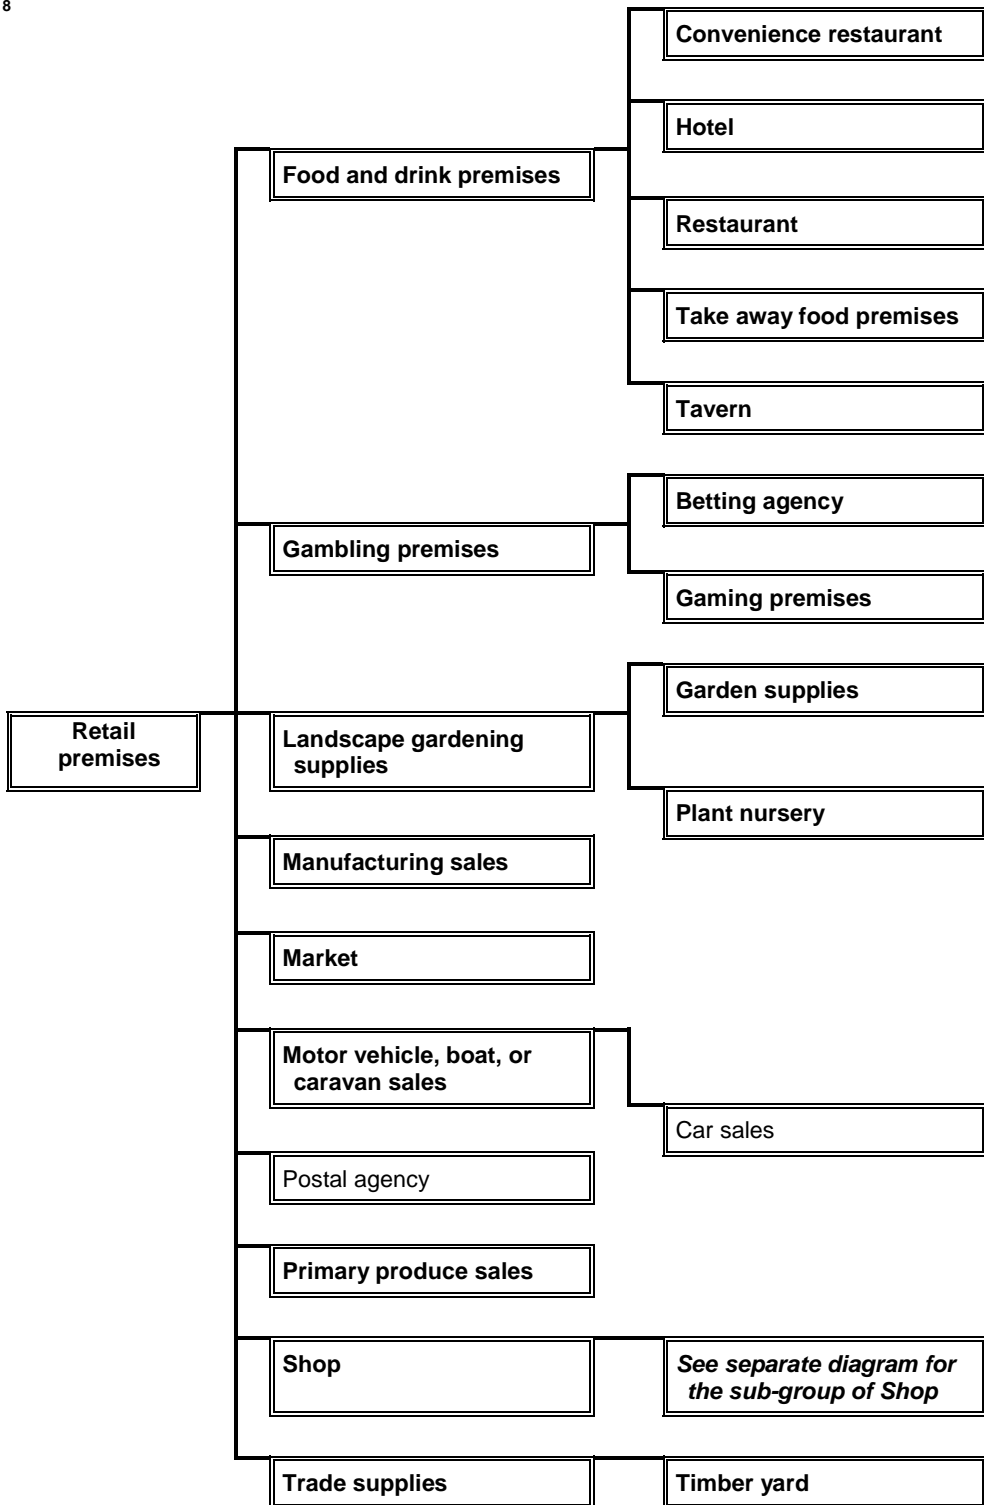

73.04-11 Retail premises group

31/07/2018
VC148