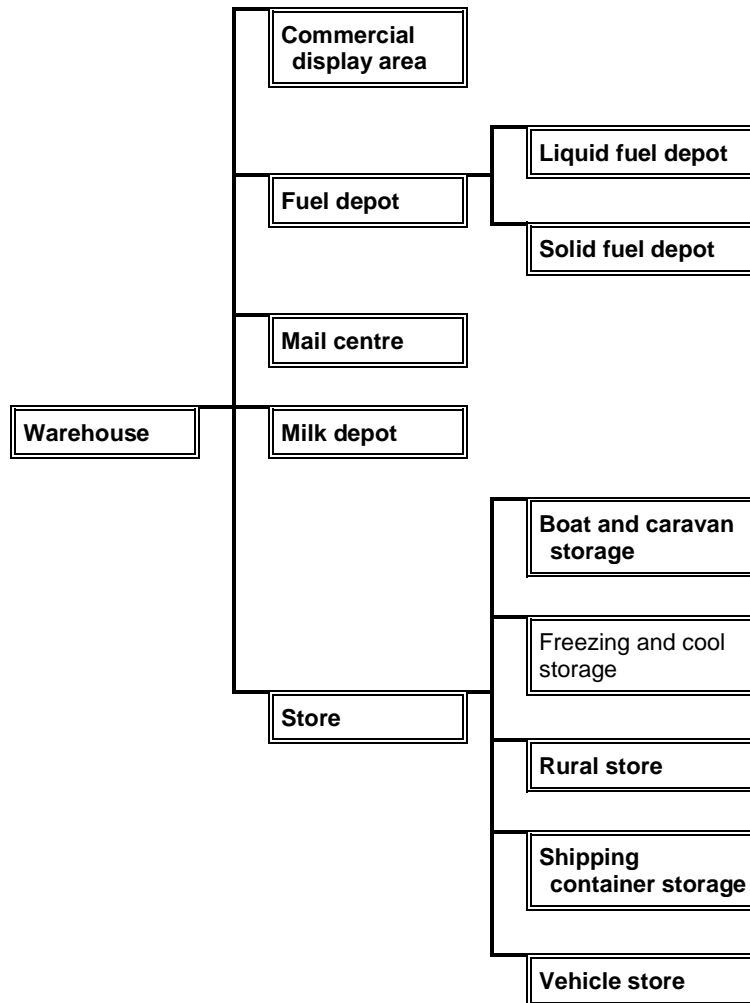

73.04-11 Retail premises group

31/07/2018
VC148

73.04-12 Retail premises group (sub-group of Shop)

31/07/2018
VC148

73.04-13 Transport terminal group

31/07/2018
VC148

73.04-14 Utility installation group

31/07/2018
VC148

73.04-15 Warehouse group

31/07/2018
VC148

73.04-16 Renewable Energy Group

31/07/2018
VC148

73.04-17 Land use terms that are not nested

31/07/2018
VC148

Art and craft centre
Brothel
Car park
Cemetery
Cinema based entertainment facility
Crematorium
Display home
Emergency services facility
Freeway service centre
Funeral parlour
Helicopter landing site
Home based business
Hospital
Natural systems
Research centre
Saleyard
Service station
Sign
Tramway
Veterinary centre
Winery