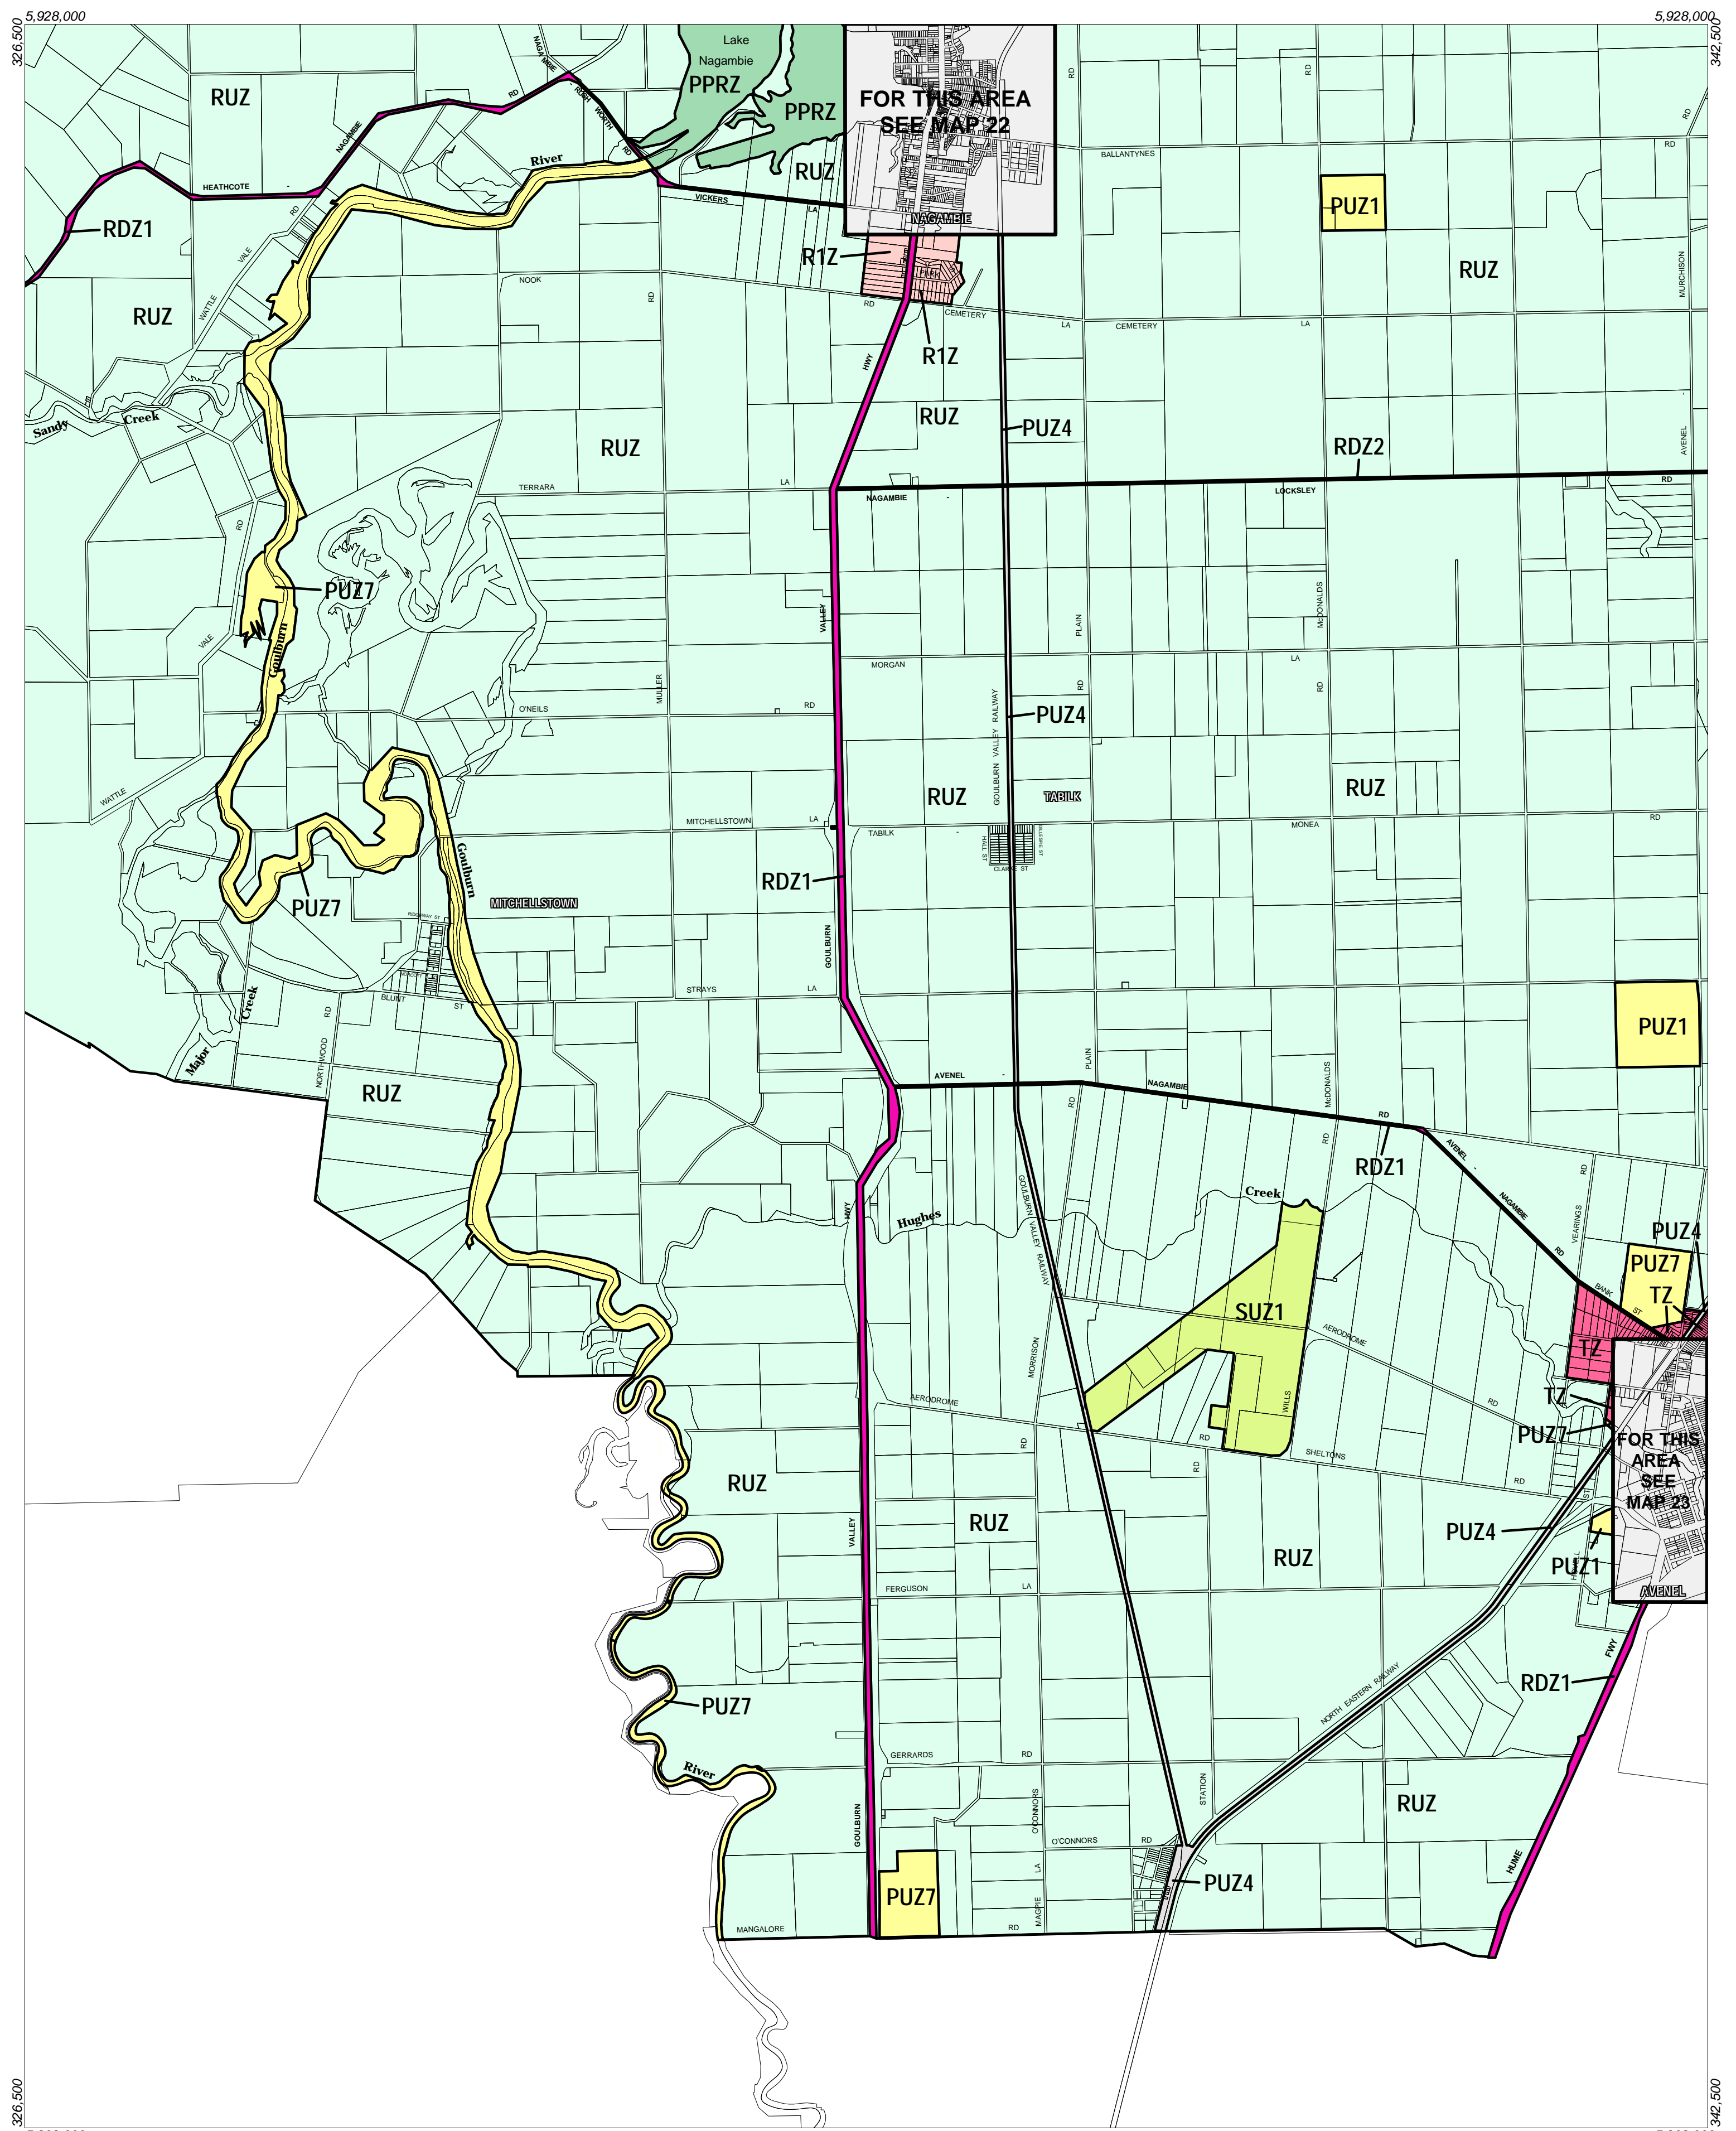

STRATHBOGIE PLANNING SCHEME - LOCAL PROVISION

Public Land		Rural	
PPRZ	Public Park And Recreation Zone	RUZ	Rural Zone
PUZ7	Public Use Zone Other Public Use	Special Purpose	
PUZ1	Public Use Zone Service And Utility	SUZ1	Special Use Zone 1
PUZ4	Public Use Zone Transport	UFZ	Urban Floodway Zone
RDZ1	Road Zone Category 1		
RDZ2	Road Zone Category 2		
Residential			
R1Z	Residential 1 Zone		
TZ	Township Zone		

INDEX TO ADJOINING METRIC SERIES MAP

Amendment C18
Printed: 3/2/2005