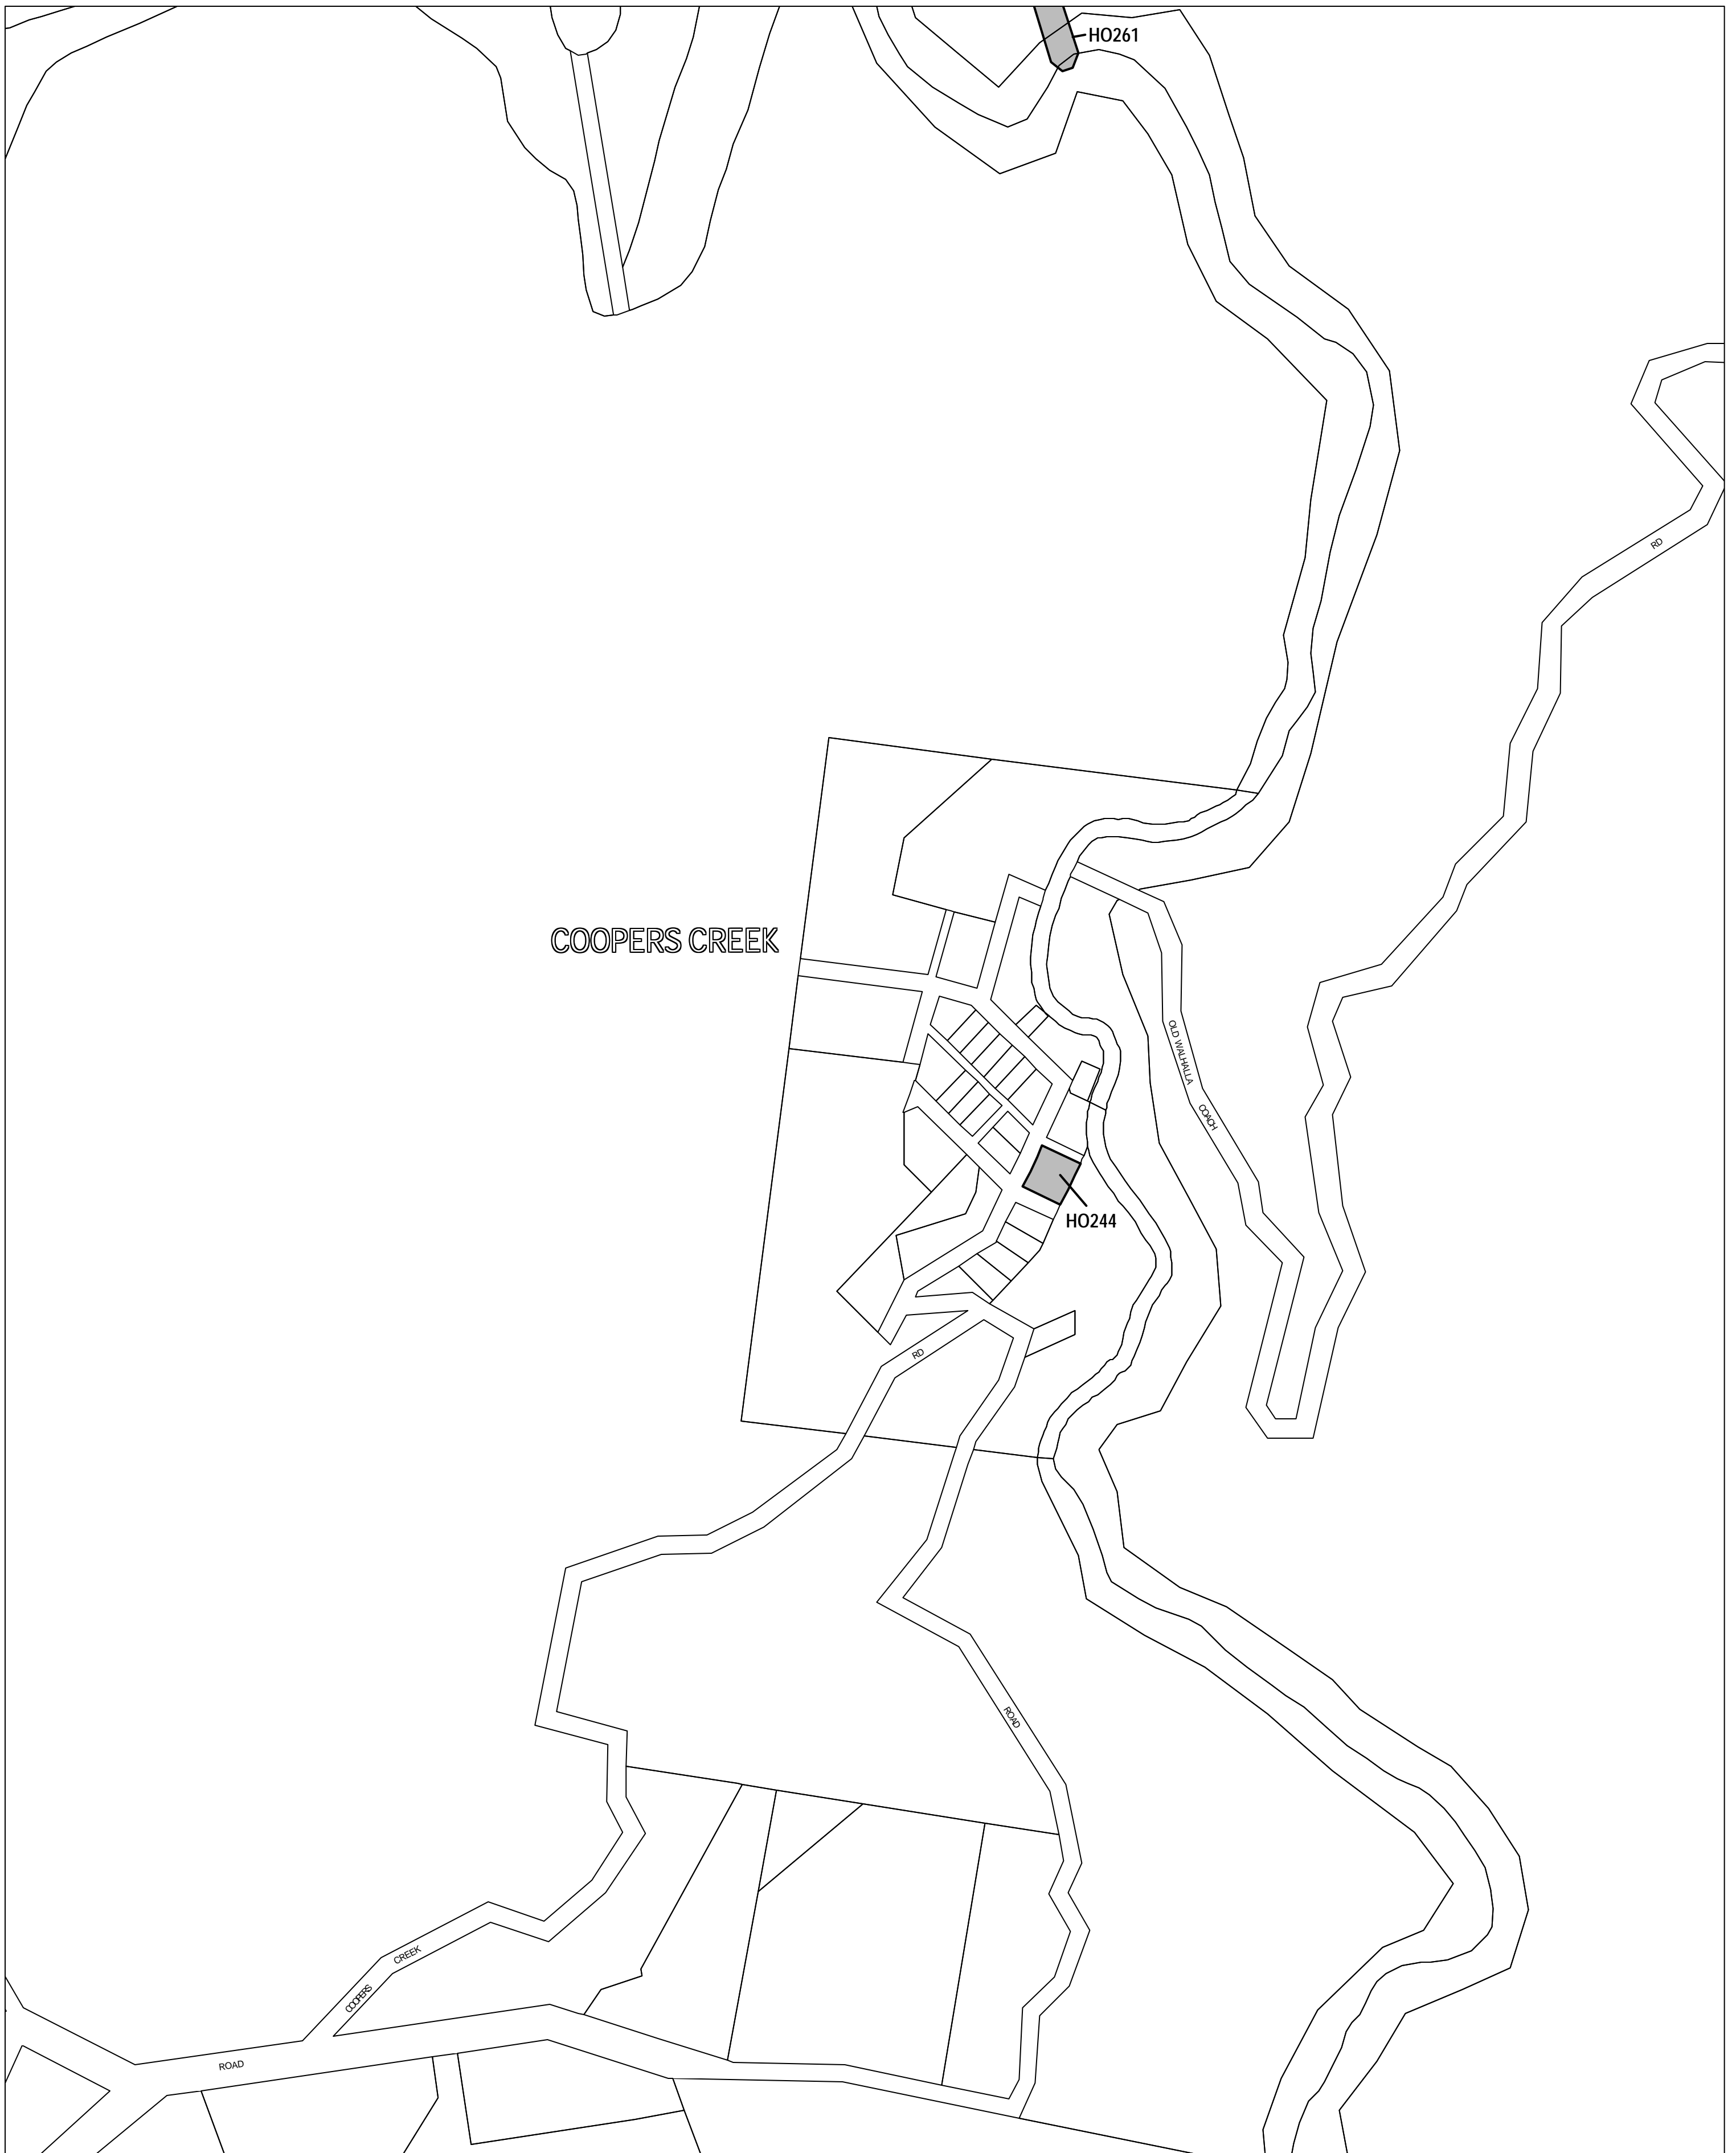

BAW BAW PLANNING SCHEME - LOCAL PROVISION

Overlays	
	Heritage Overlay

AUSTRALIAN MAP GRID ZONE 55

Printed: 24/8/2006

AMENDMENT C36