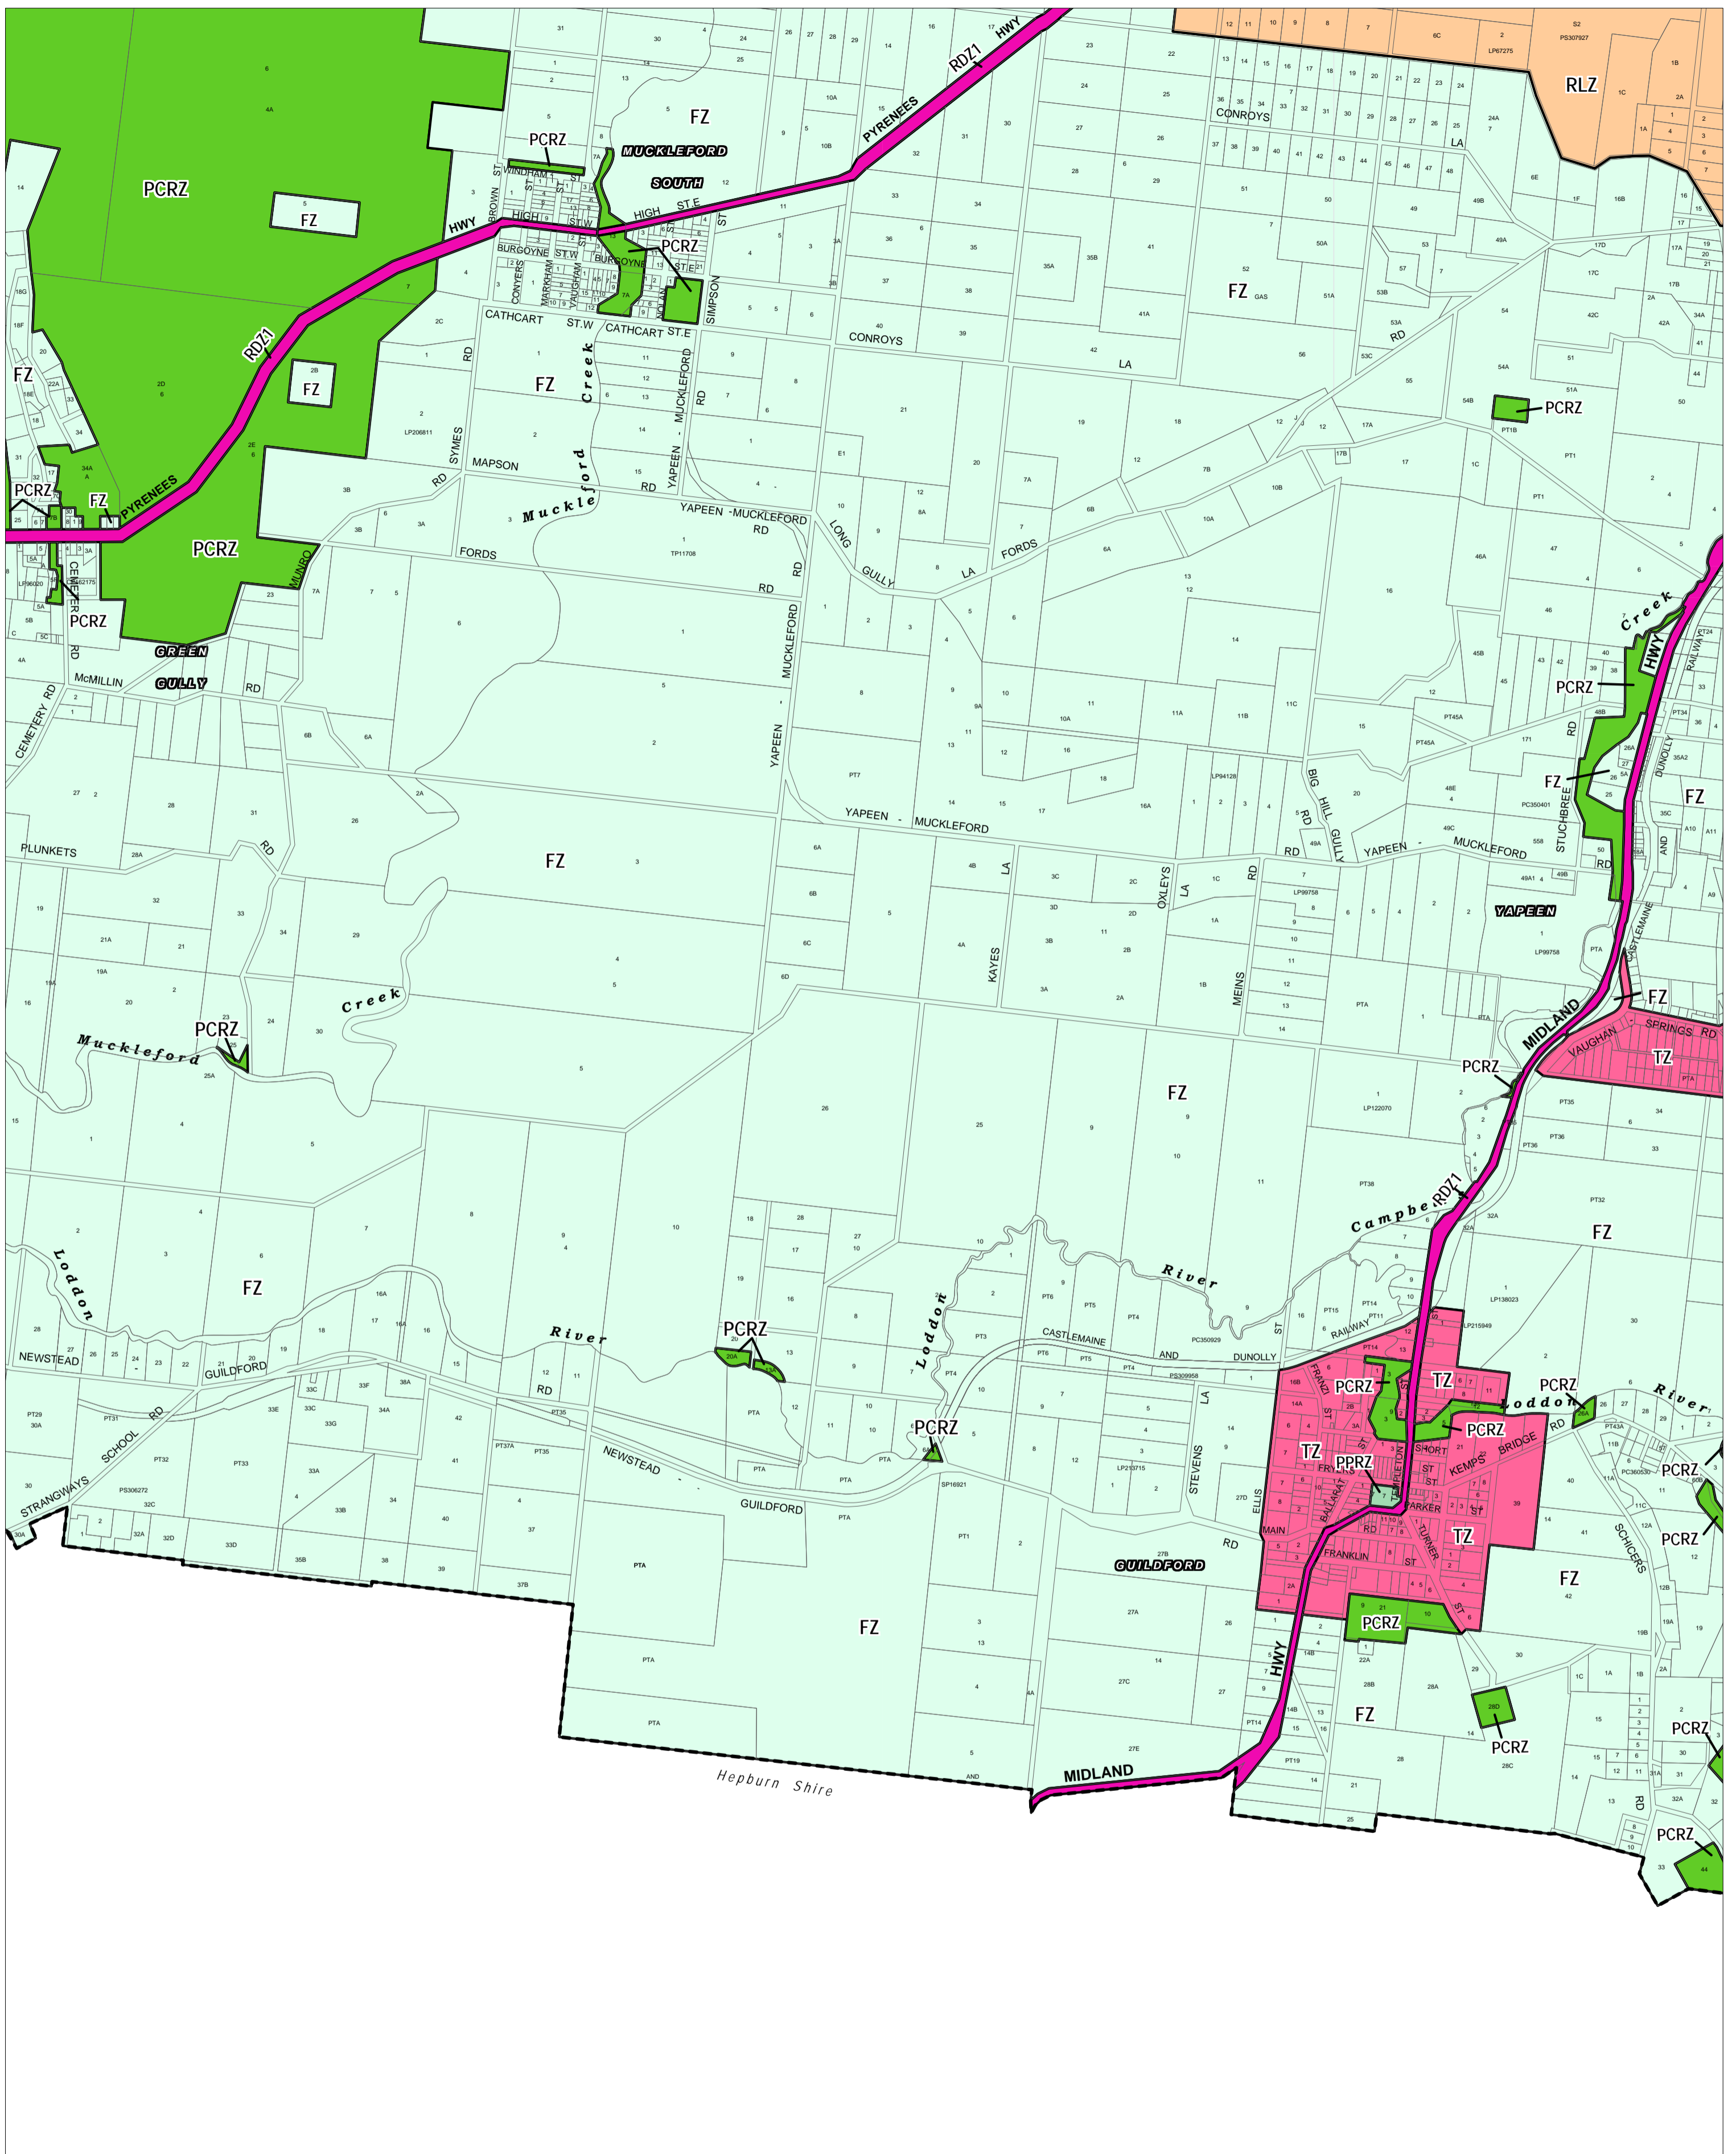

MOUNT ALEXANDER PLANNING SCHEME - LOCAL PROVISION

ZONES

AUSTRALIAN MAP GRID ZONE 55

Printed: 18/7/2011

AMENDMENT C50

MAP No 31