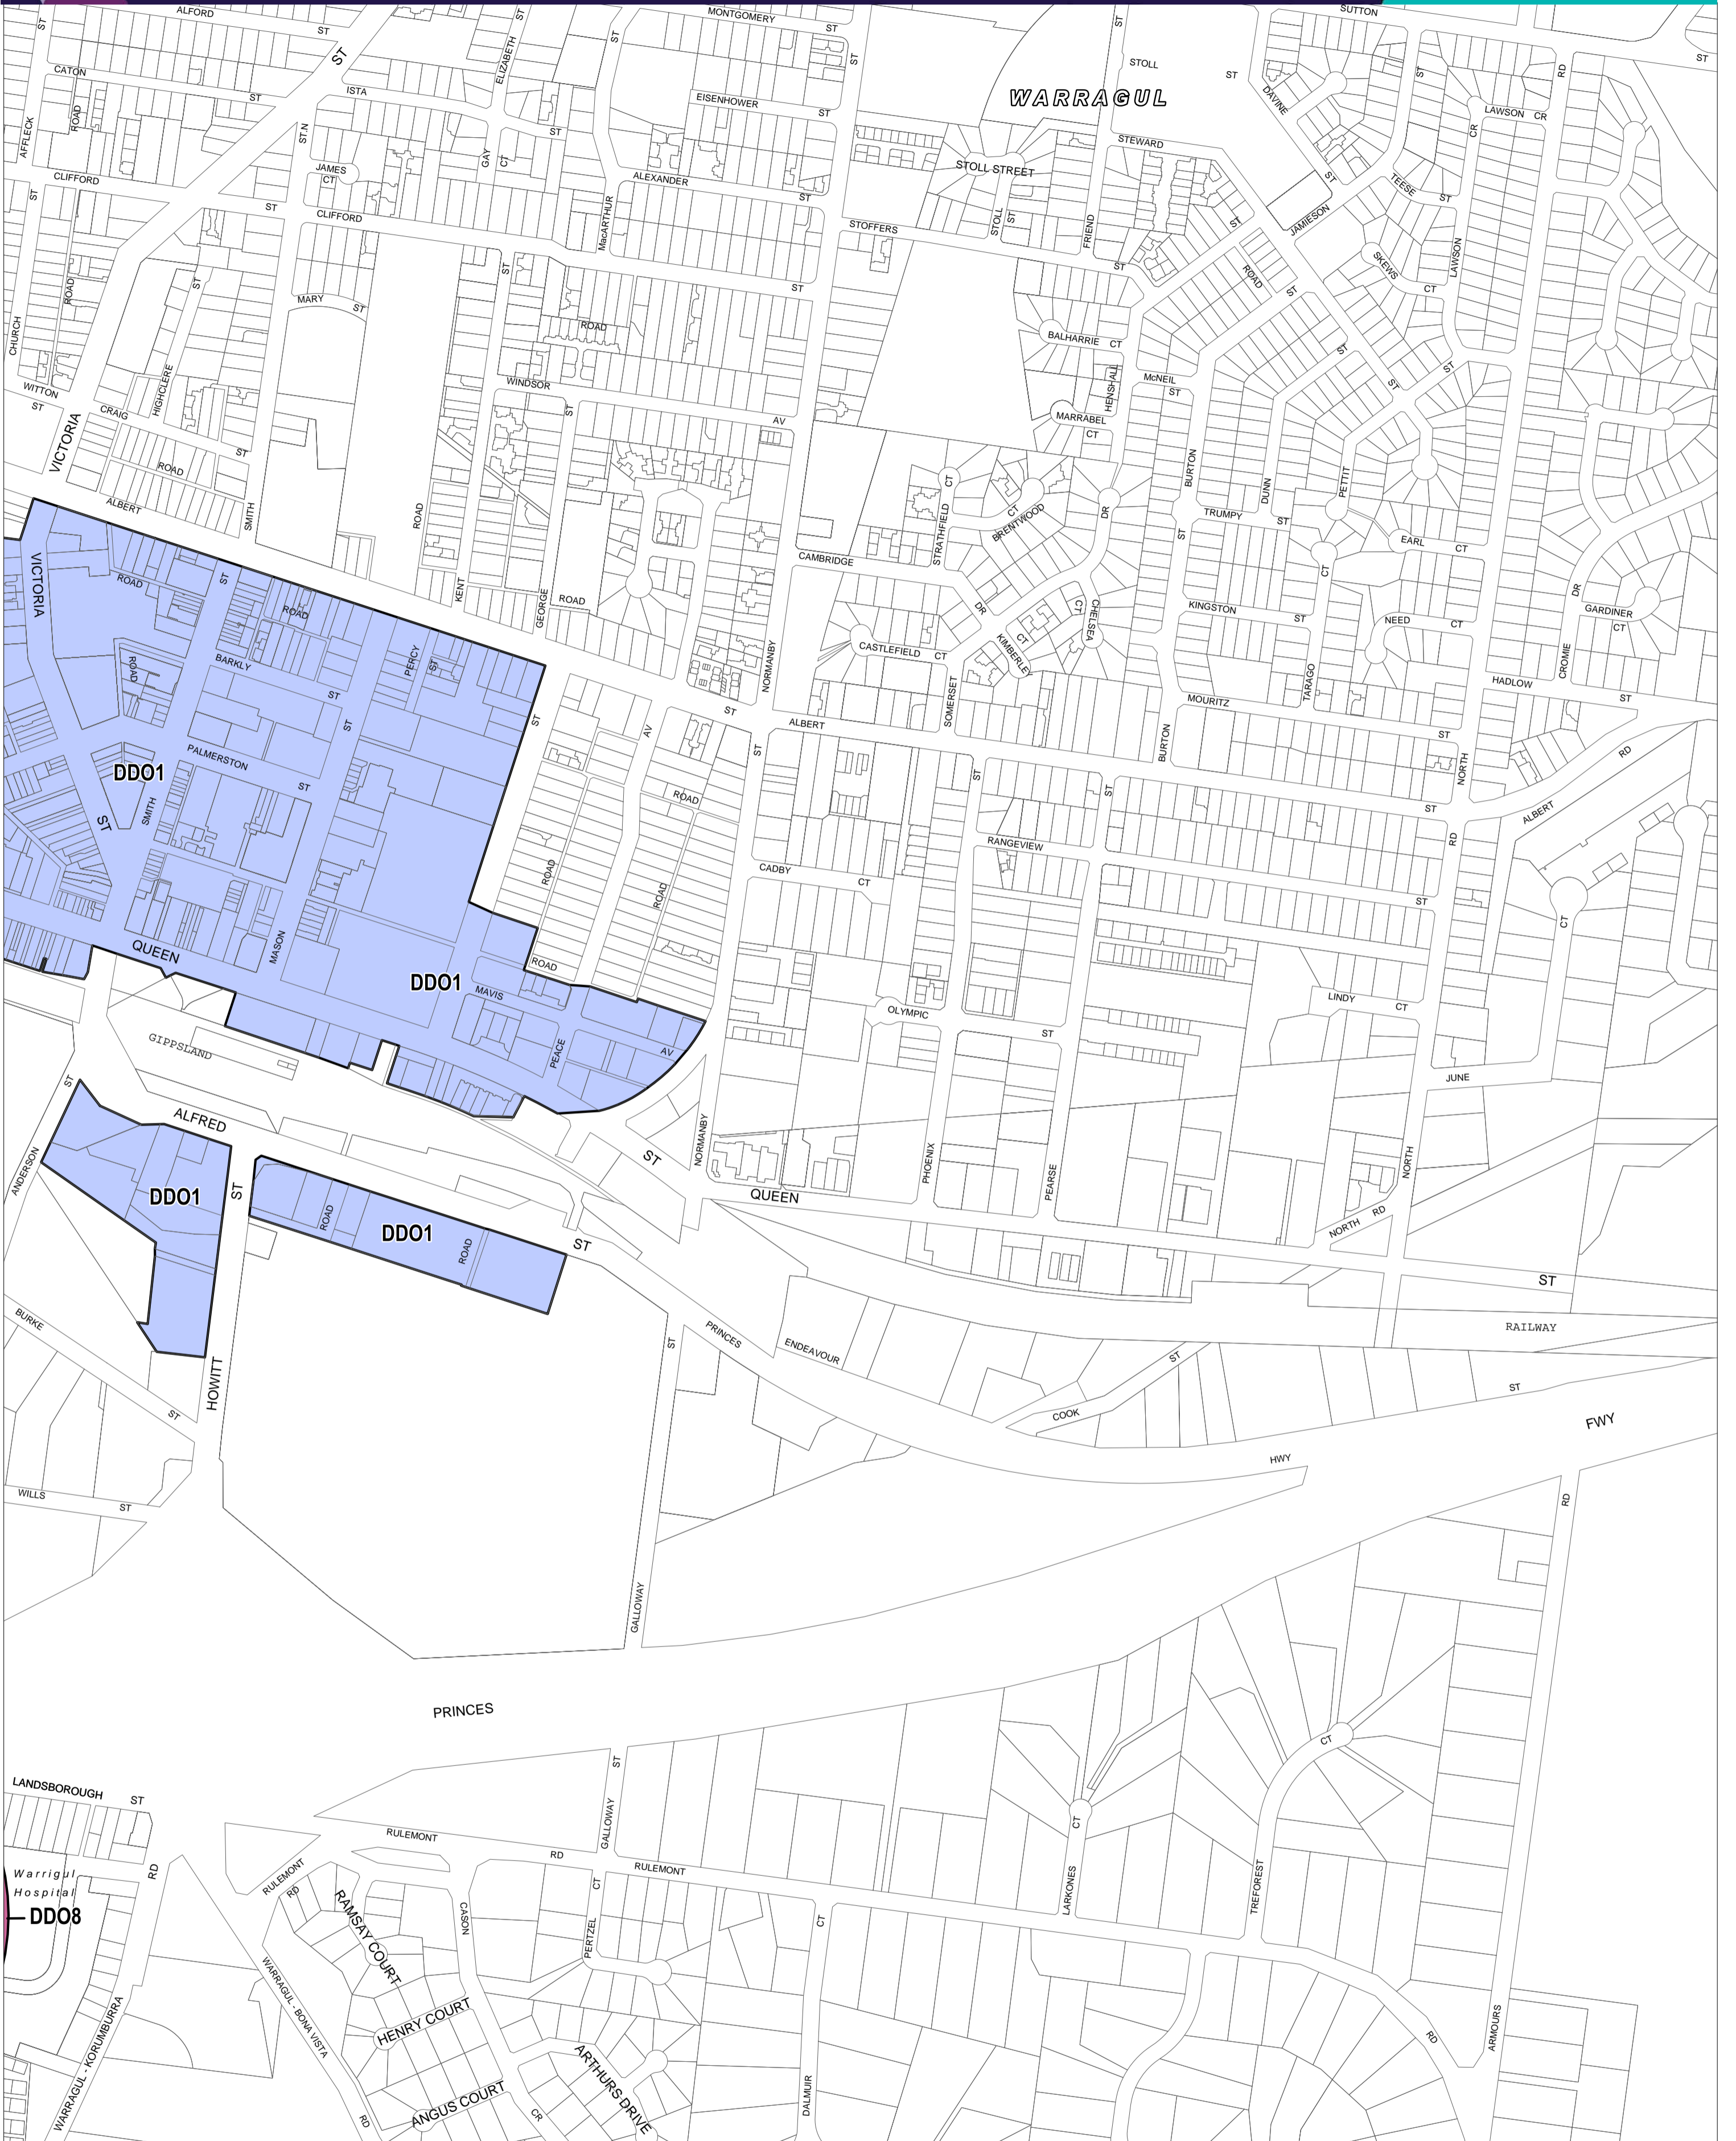

BAW BAW PLANNING SCHEME - LOCAL PROVISION

1. **Overlays**
2. DDO1 Design And Development Overlay - Schedule 1
   - DDO8 Design And Development Overlay - Schedule 8

Municipal Boundary (If shown)

AUSTRALIAN MAP GRID ZONE 55

PREPARED BY: Planning Mapping Services

Printed: 17/11/2017

AMENDMENT GC49

Environment, Land, Water and Planning