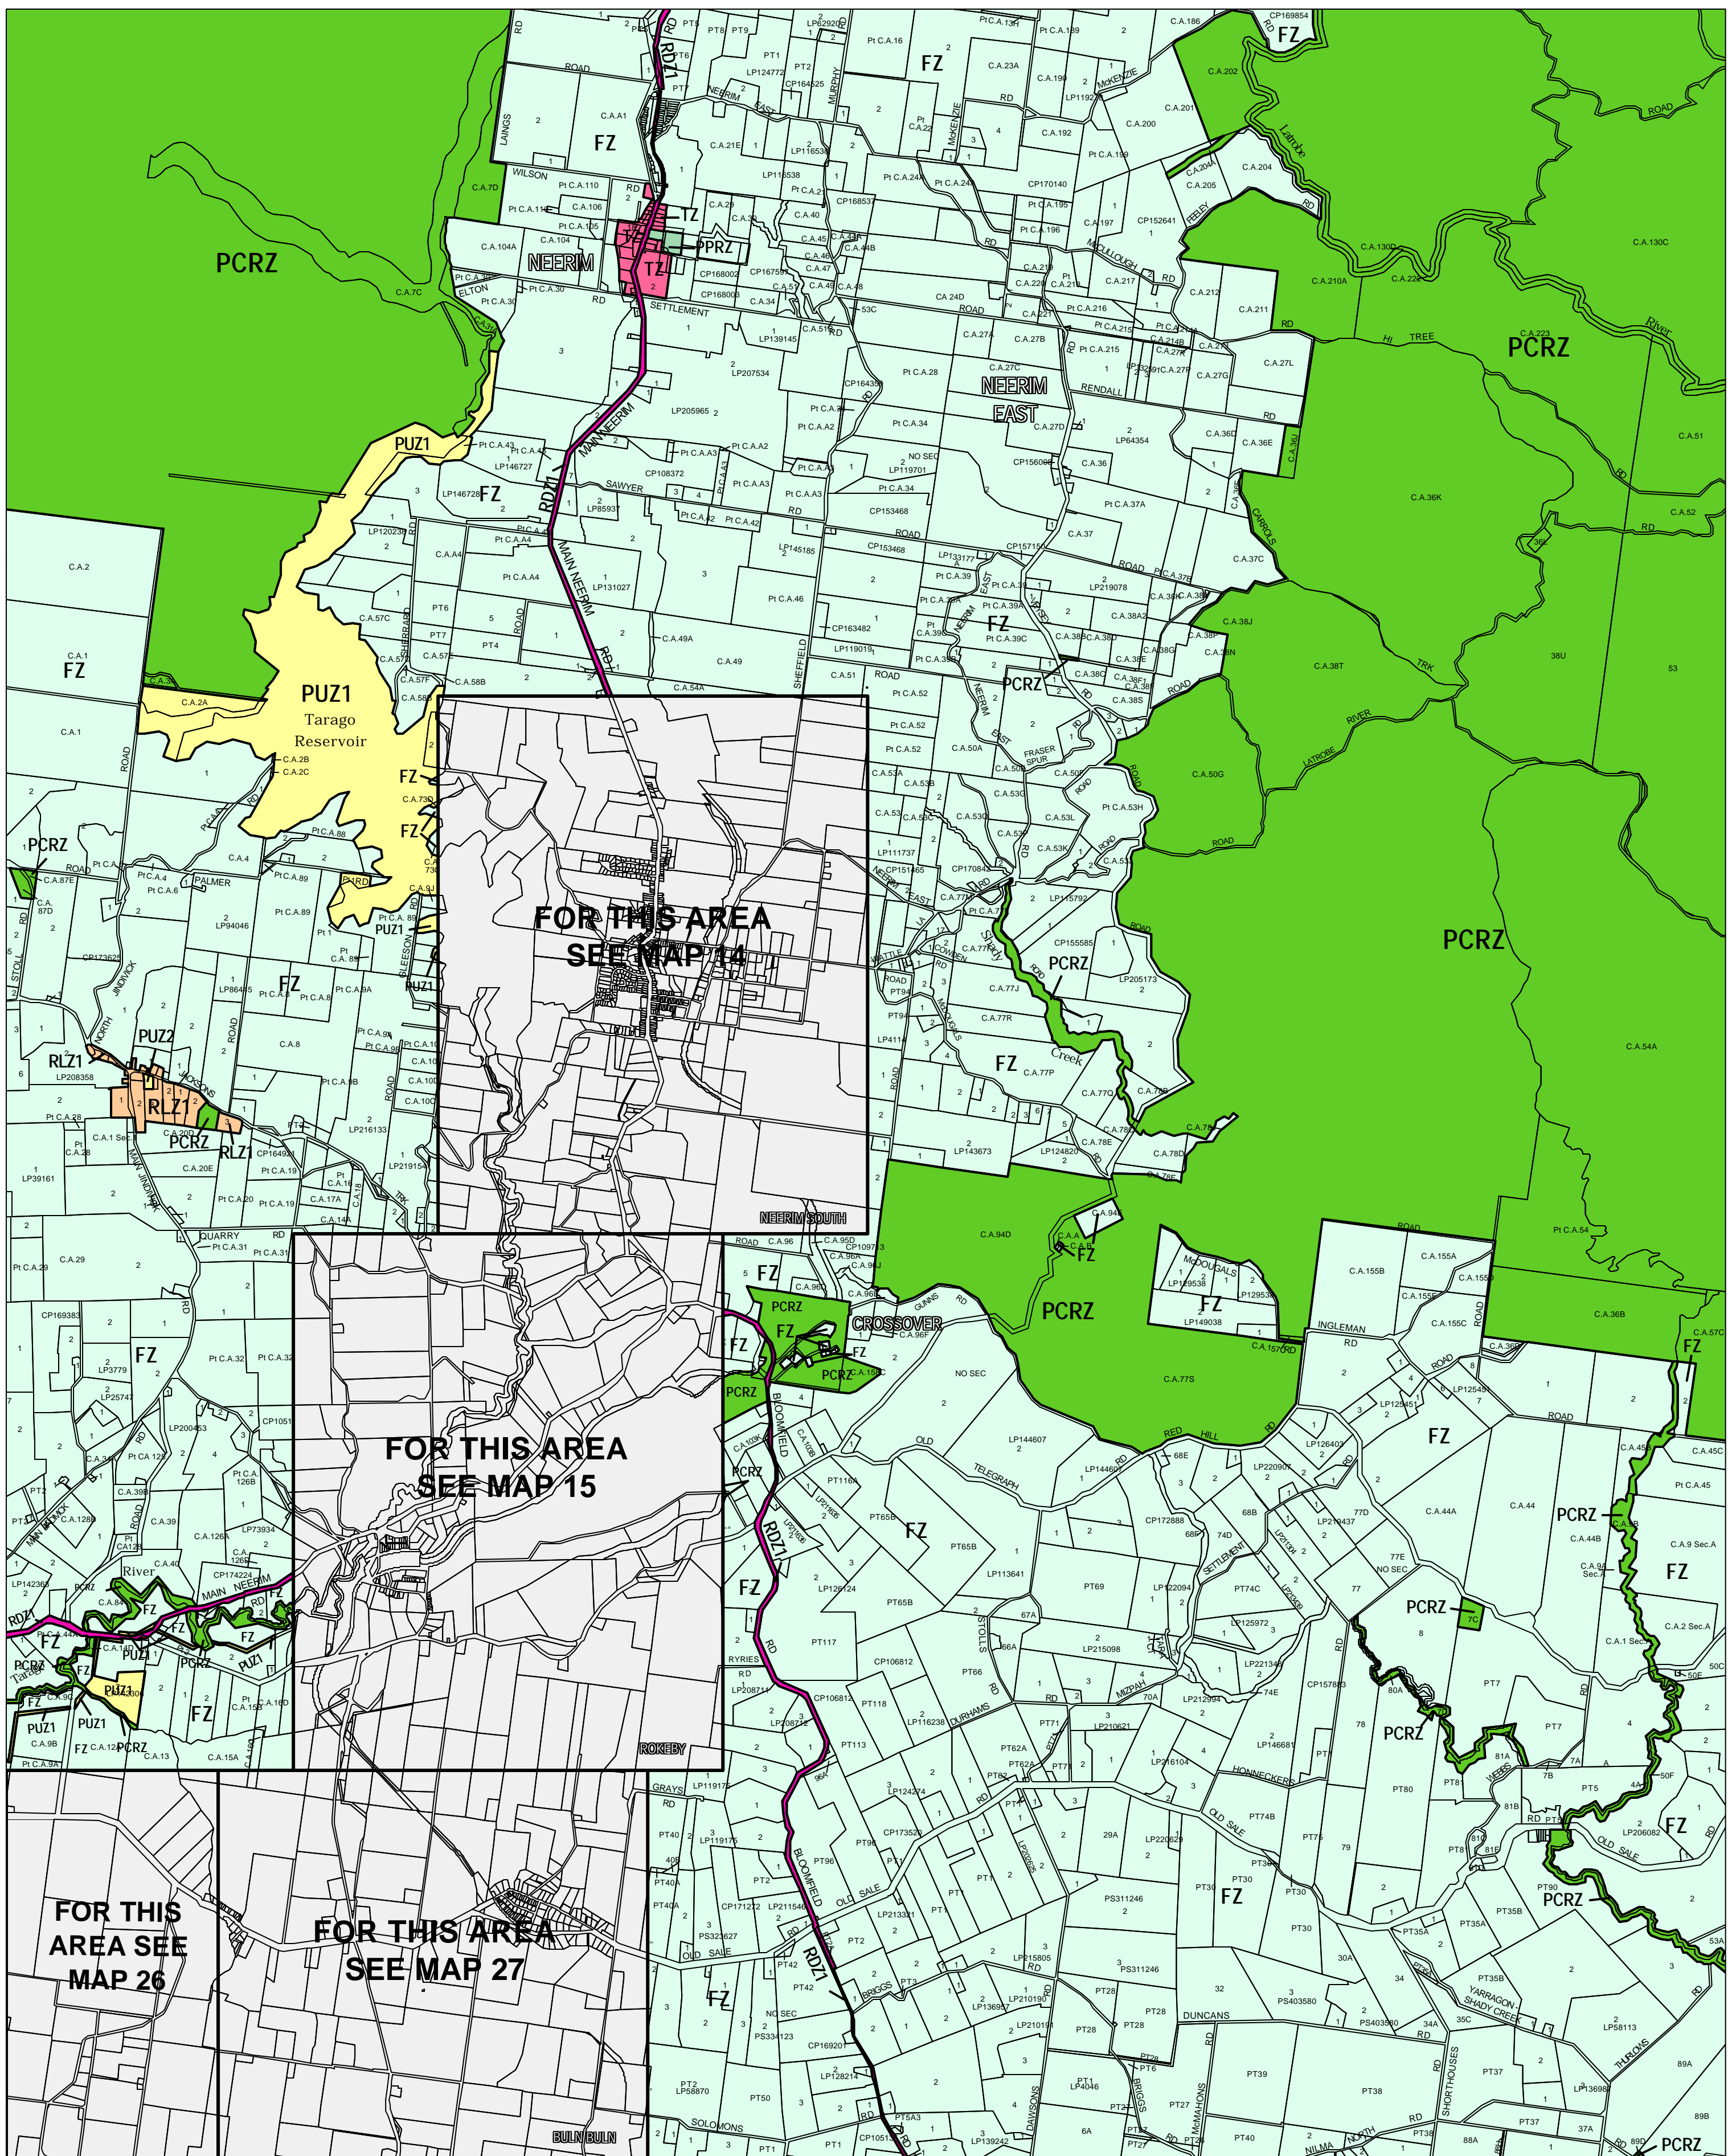

BAW BAW PLANNING SCHEME - LOCAL PROVISION

Public Land	Rural Living Zone - Schedule 1
Public Conservation And Resource Zone	
Public Park And Recreation Zone	
Public Use Zone - Education	
Public Use Zone - Service And Utility	
Road Zone - Category 1	
Residential	
Township Zone	
Rural	
Farming Zone	

AUSTRALIAN MAP GRID ZONE 55

Printed: 11/10/2007

AMENDMENT C50