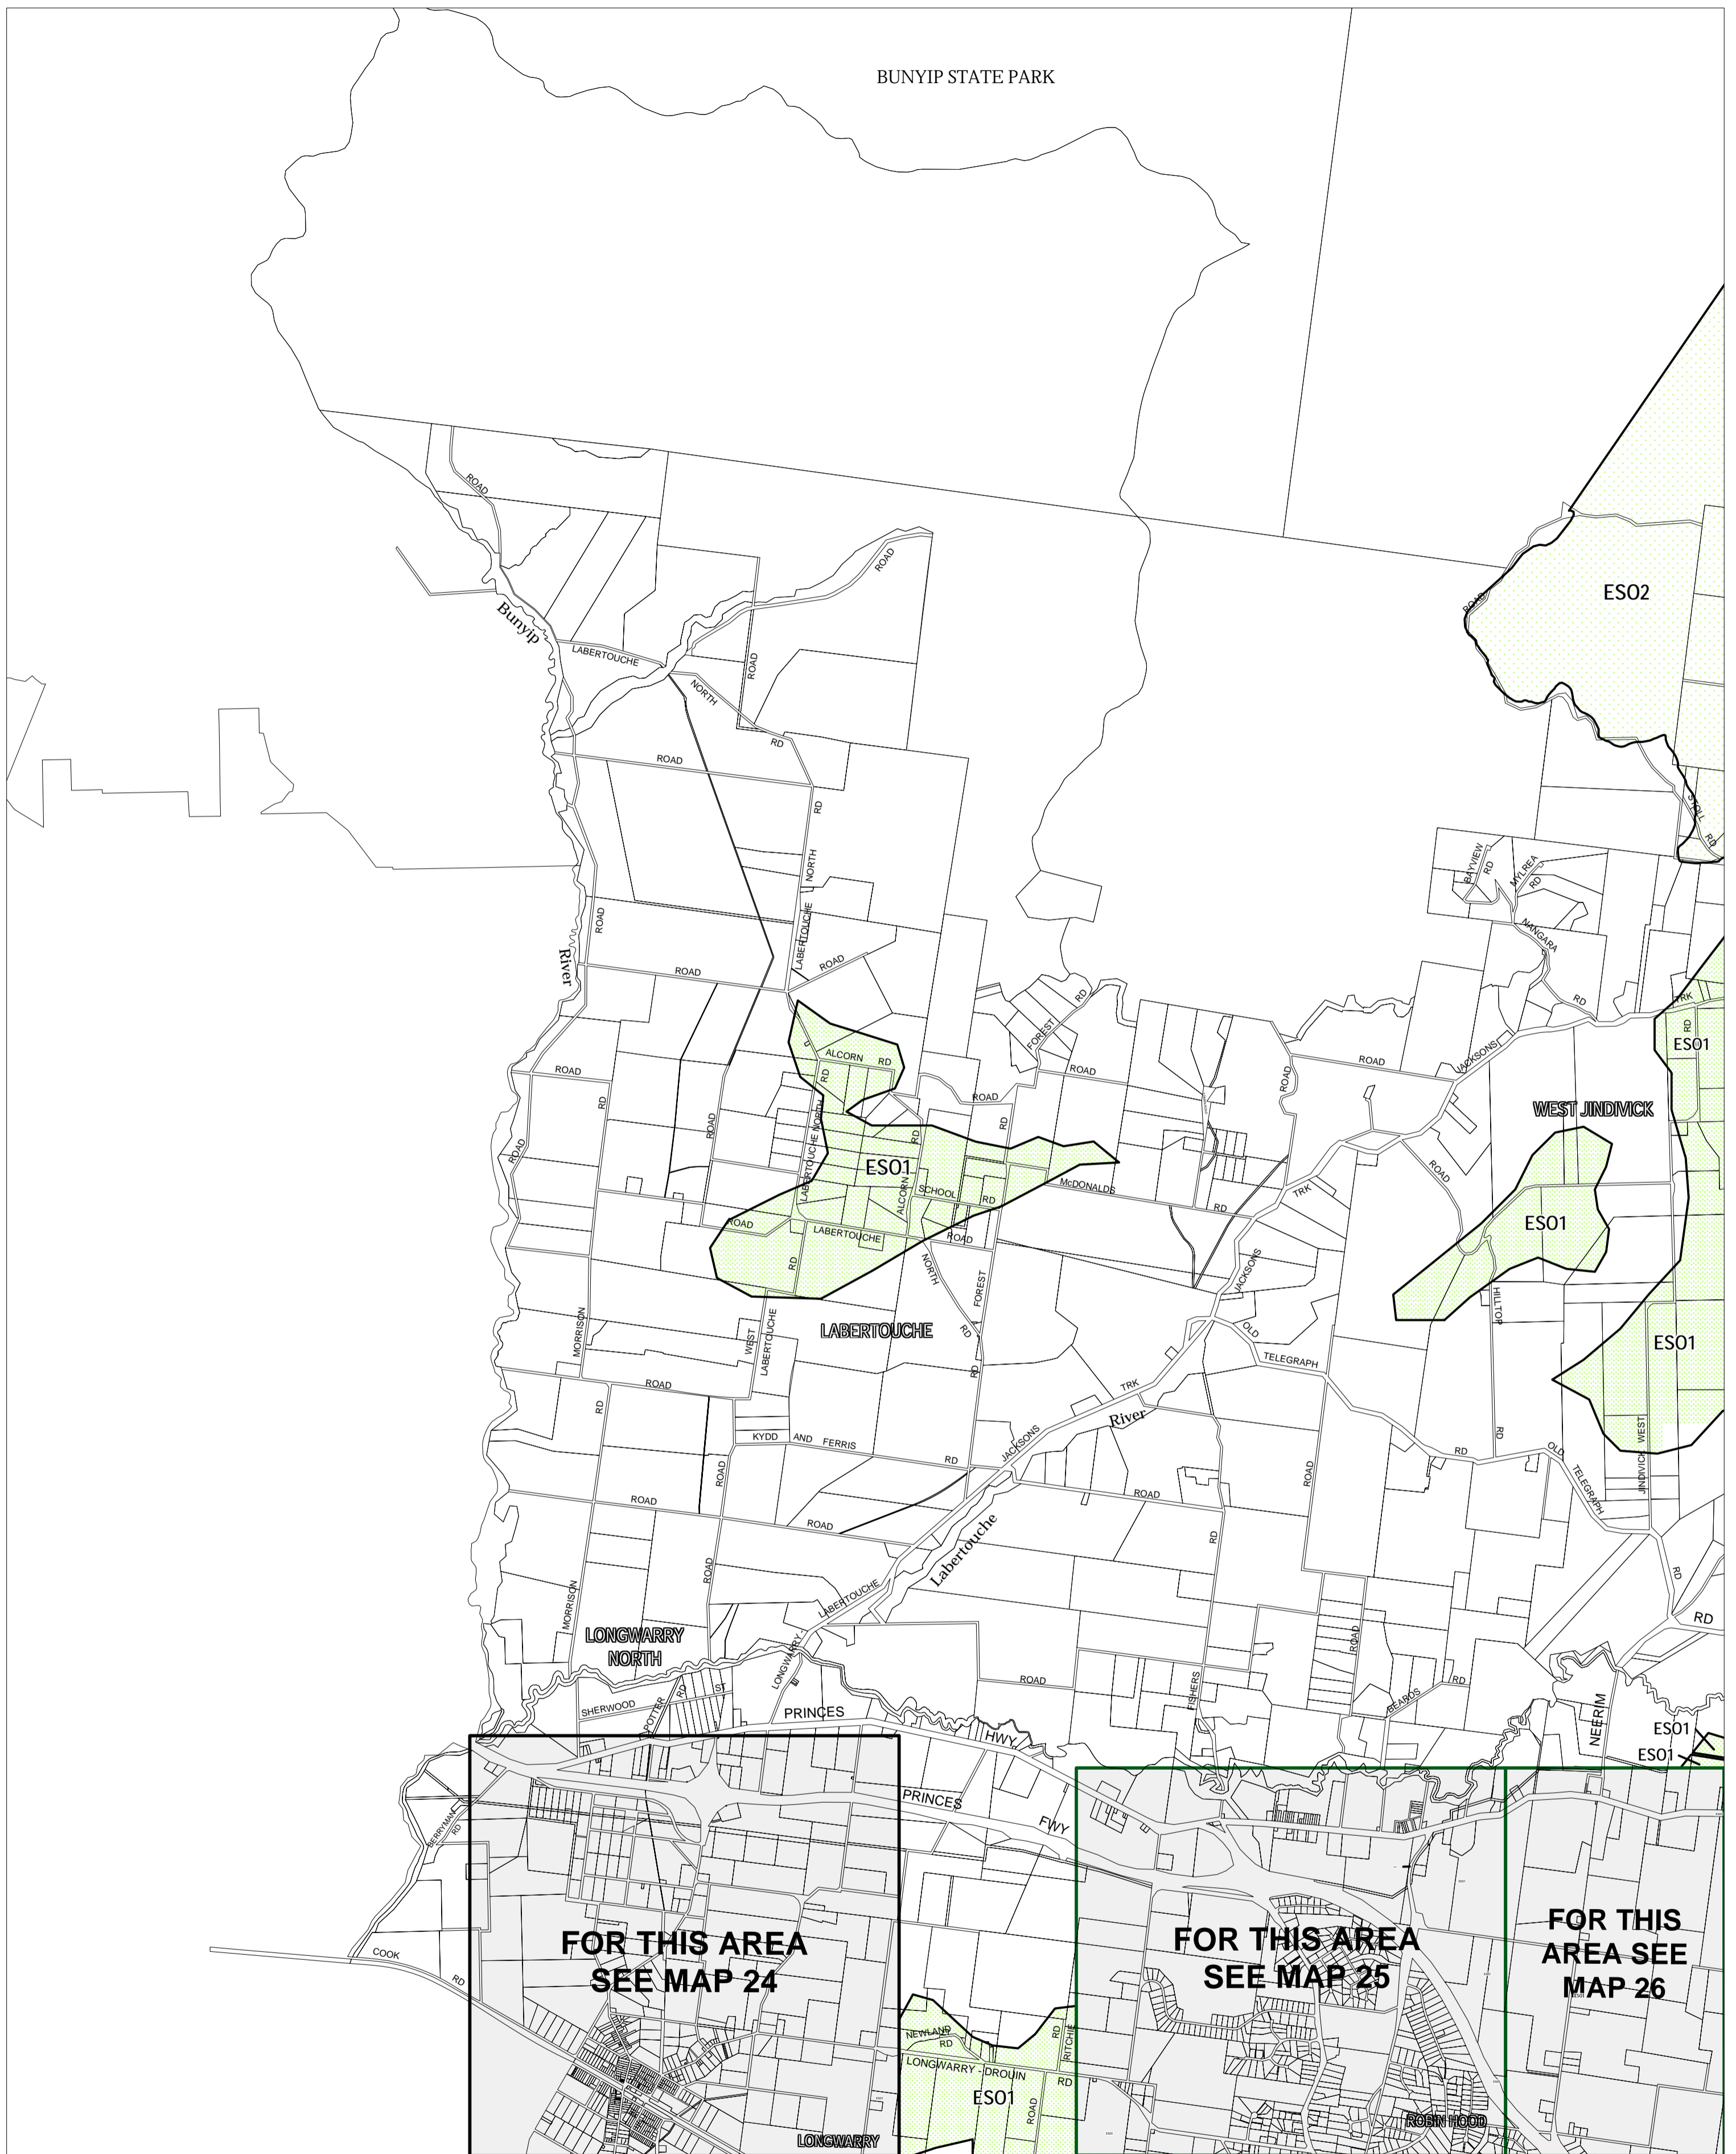

BAW BAW PLANNING SCHEME - LOCAL PROVISION

AUSTRALIAN MAP GRID ZONE 55

INDEX TO ADJOINING METRIC SERIES MAP

Printed: 28/8/2008

AMENDMENT C43