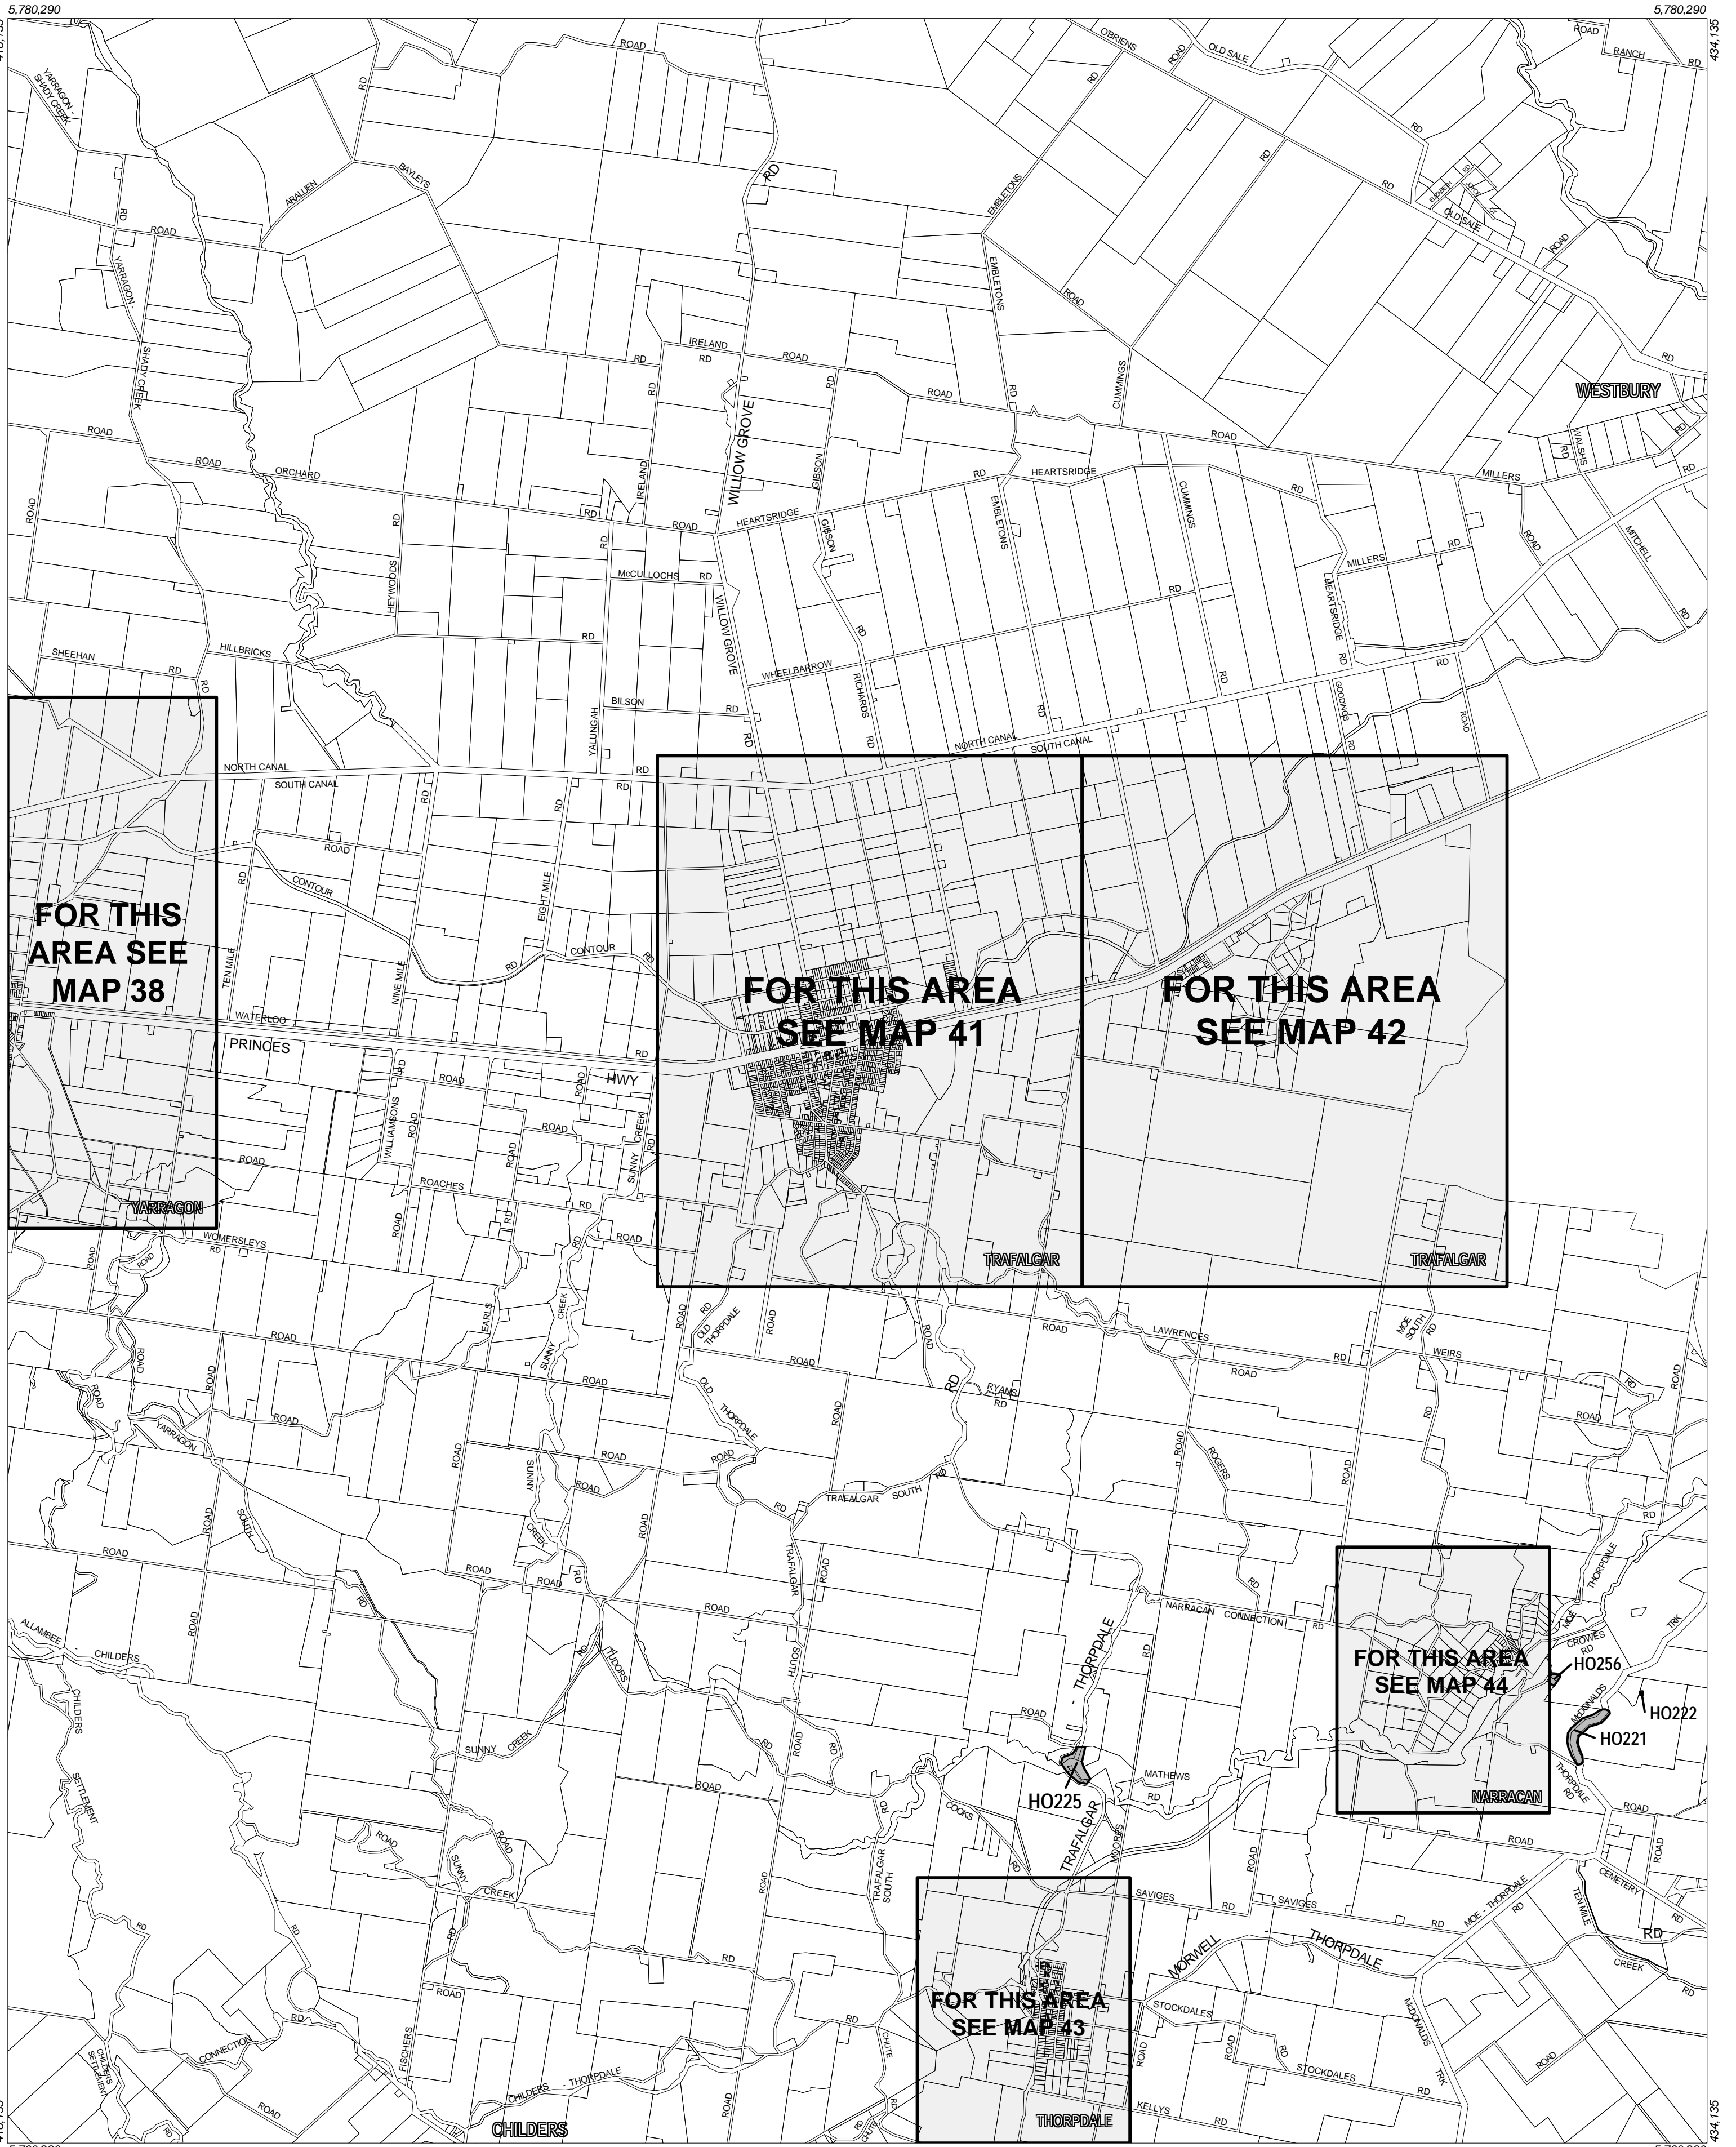

BAW BAW PLANNING SCHEME - LOCAL PROVISION

5,780,290 418,135 434,135 5,760,290

This publication is copyright. No part may be reproduced by any process except in accordance with the provisions of the Copyright Act. © State of Victoria.

This map should be read in conjunction with additional Planning Overlay Maps (if applicable) as indicated on the INDEX TO MAPS.

Overlays

- HO Heritage Overlay

AUSTRALIAN MAP GRID ZONE 55

Amendment C17
Printed: 5/22/2003