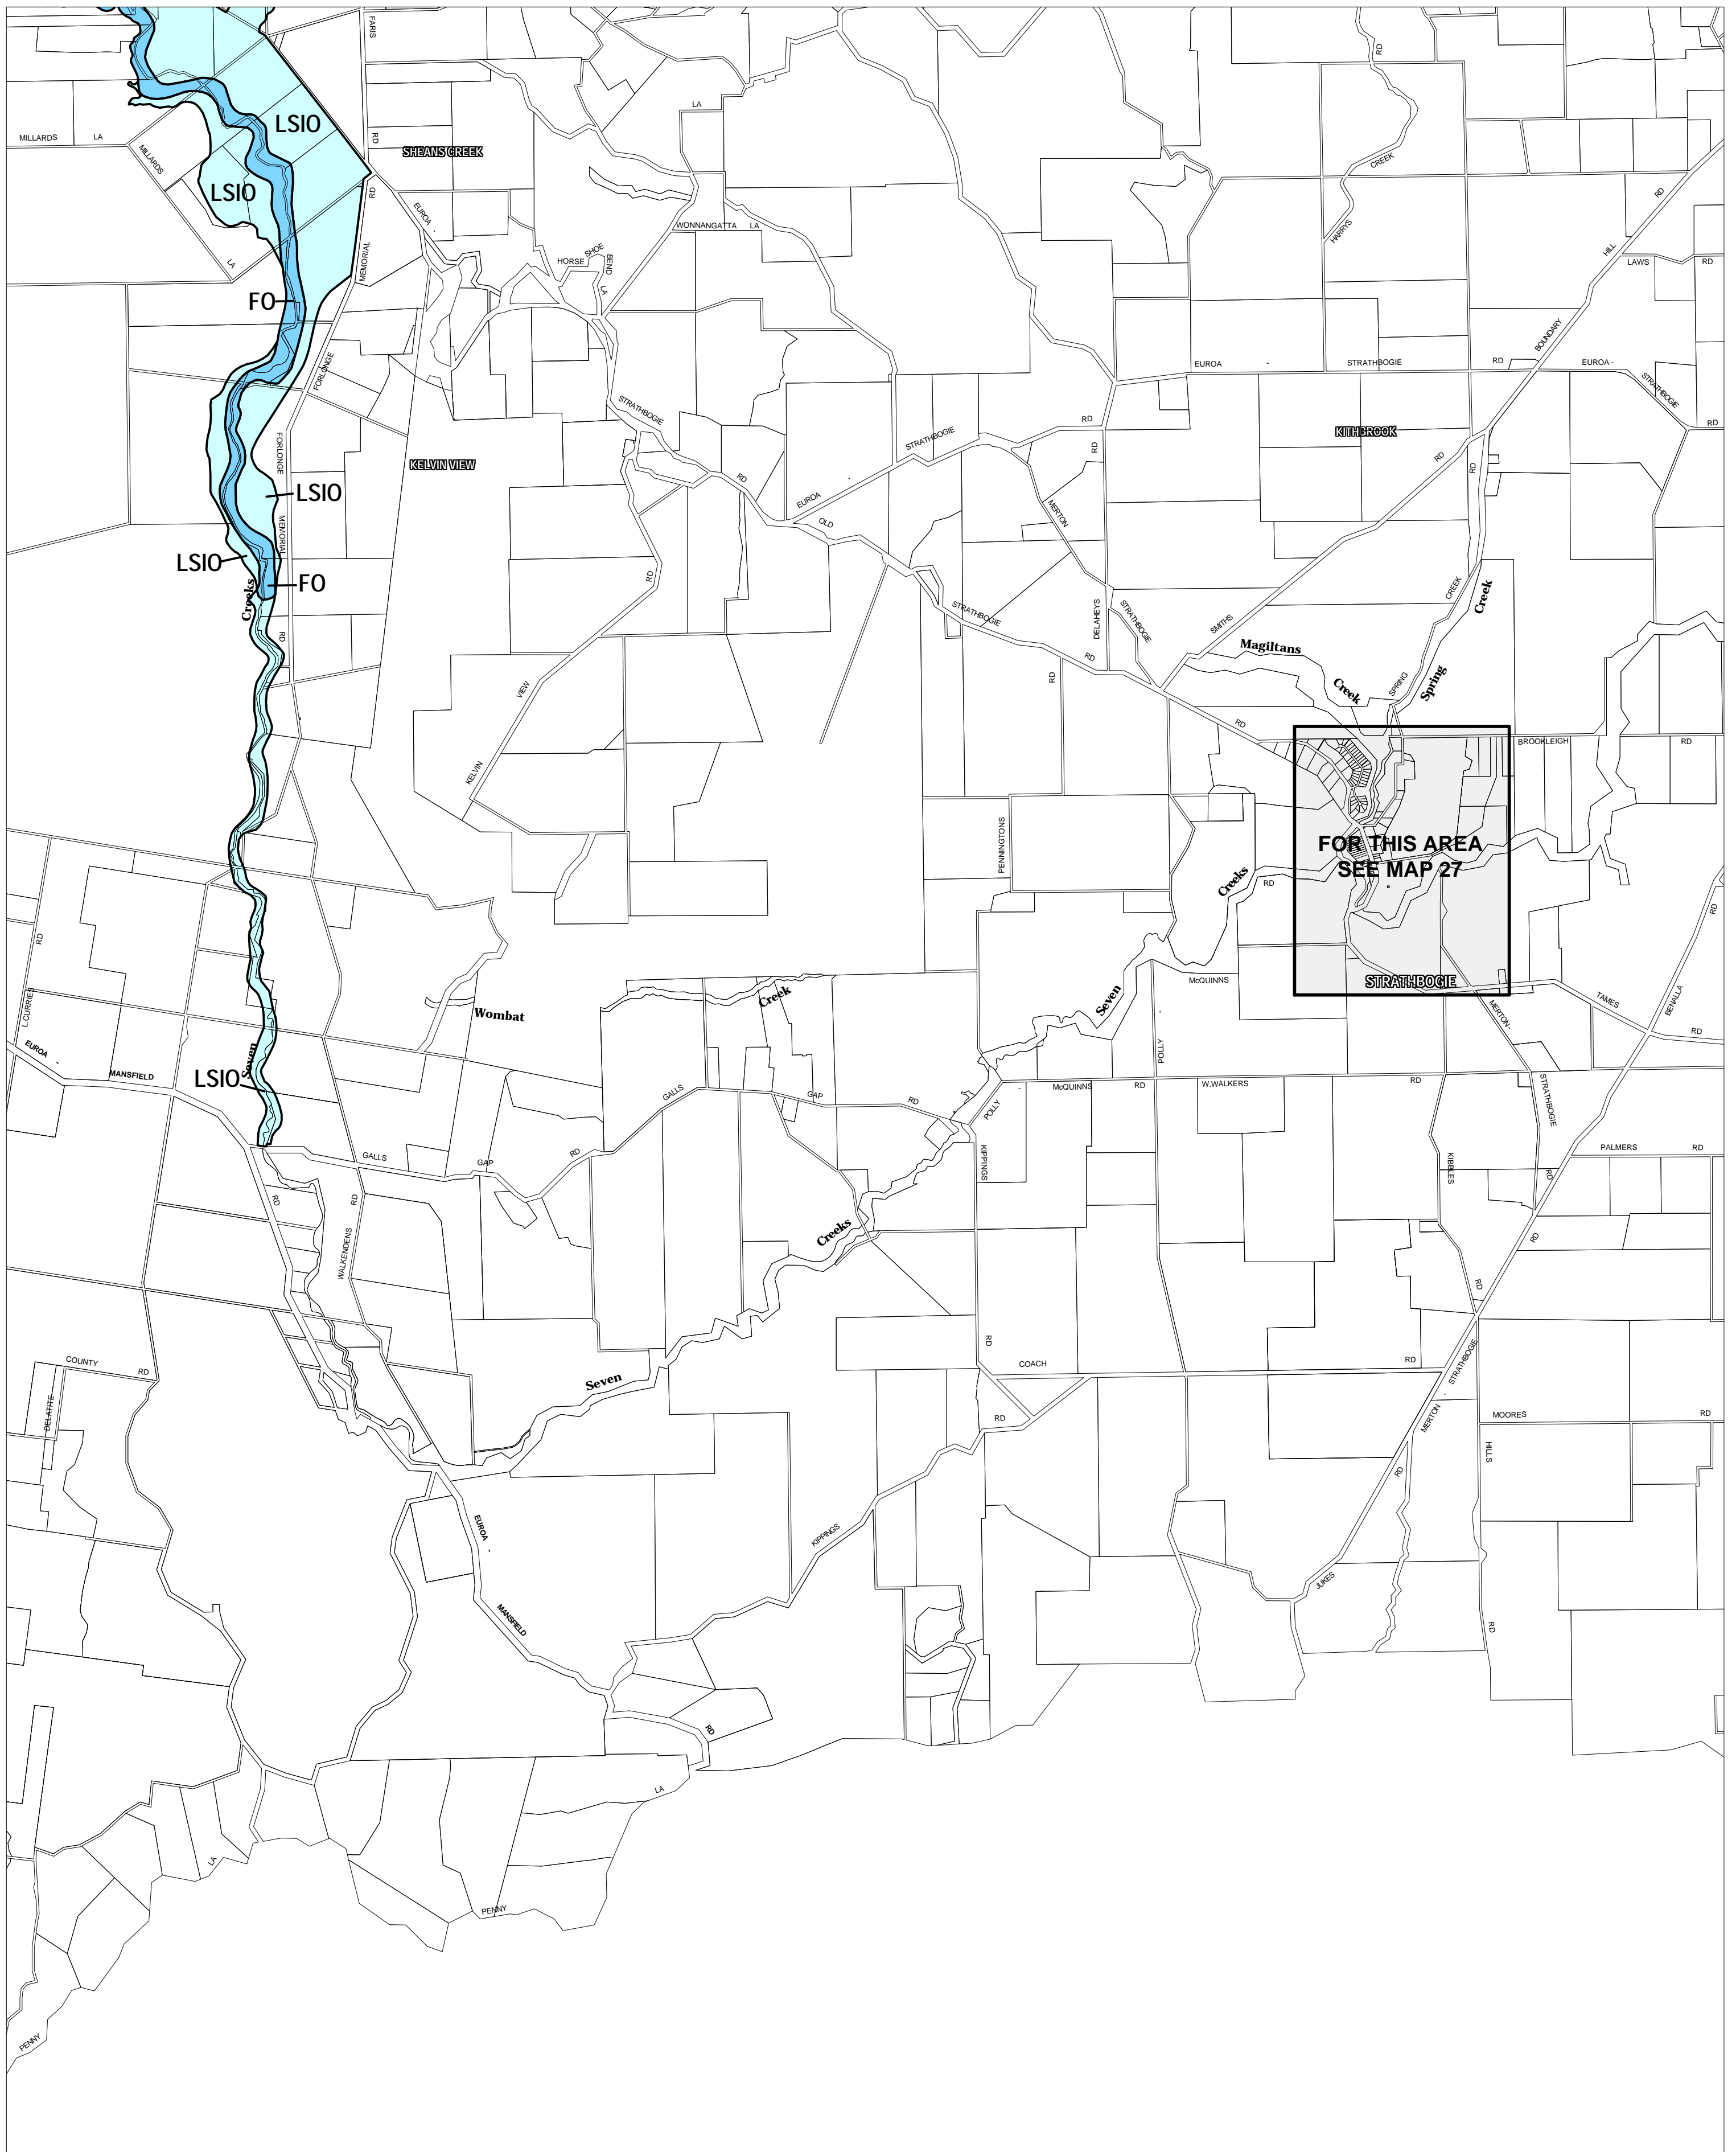

STRATHBOGIE PLANNING SCHEME - LOCAL PROVISION

AUSTRALIAN MAP GRID ZONE 55

INDEX TO ADJOINING METRIC SERIES MAP

Amendment C14
Printed: 12/4/2006