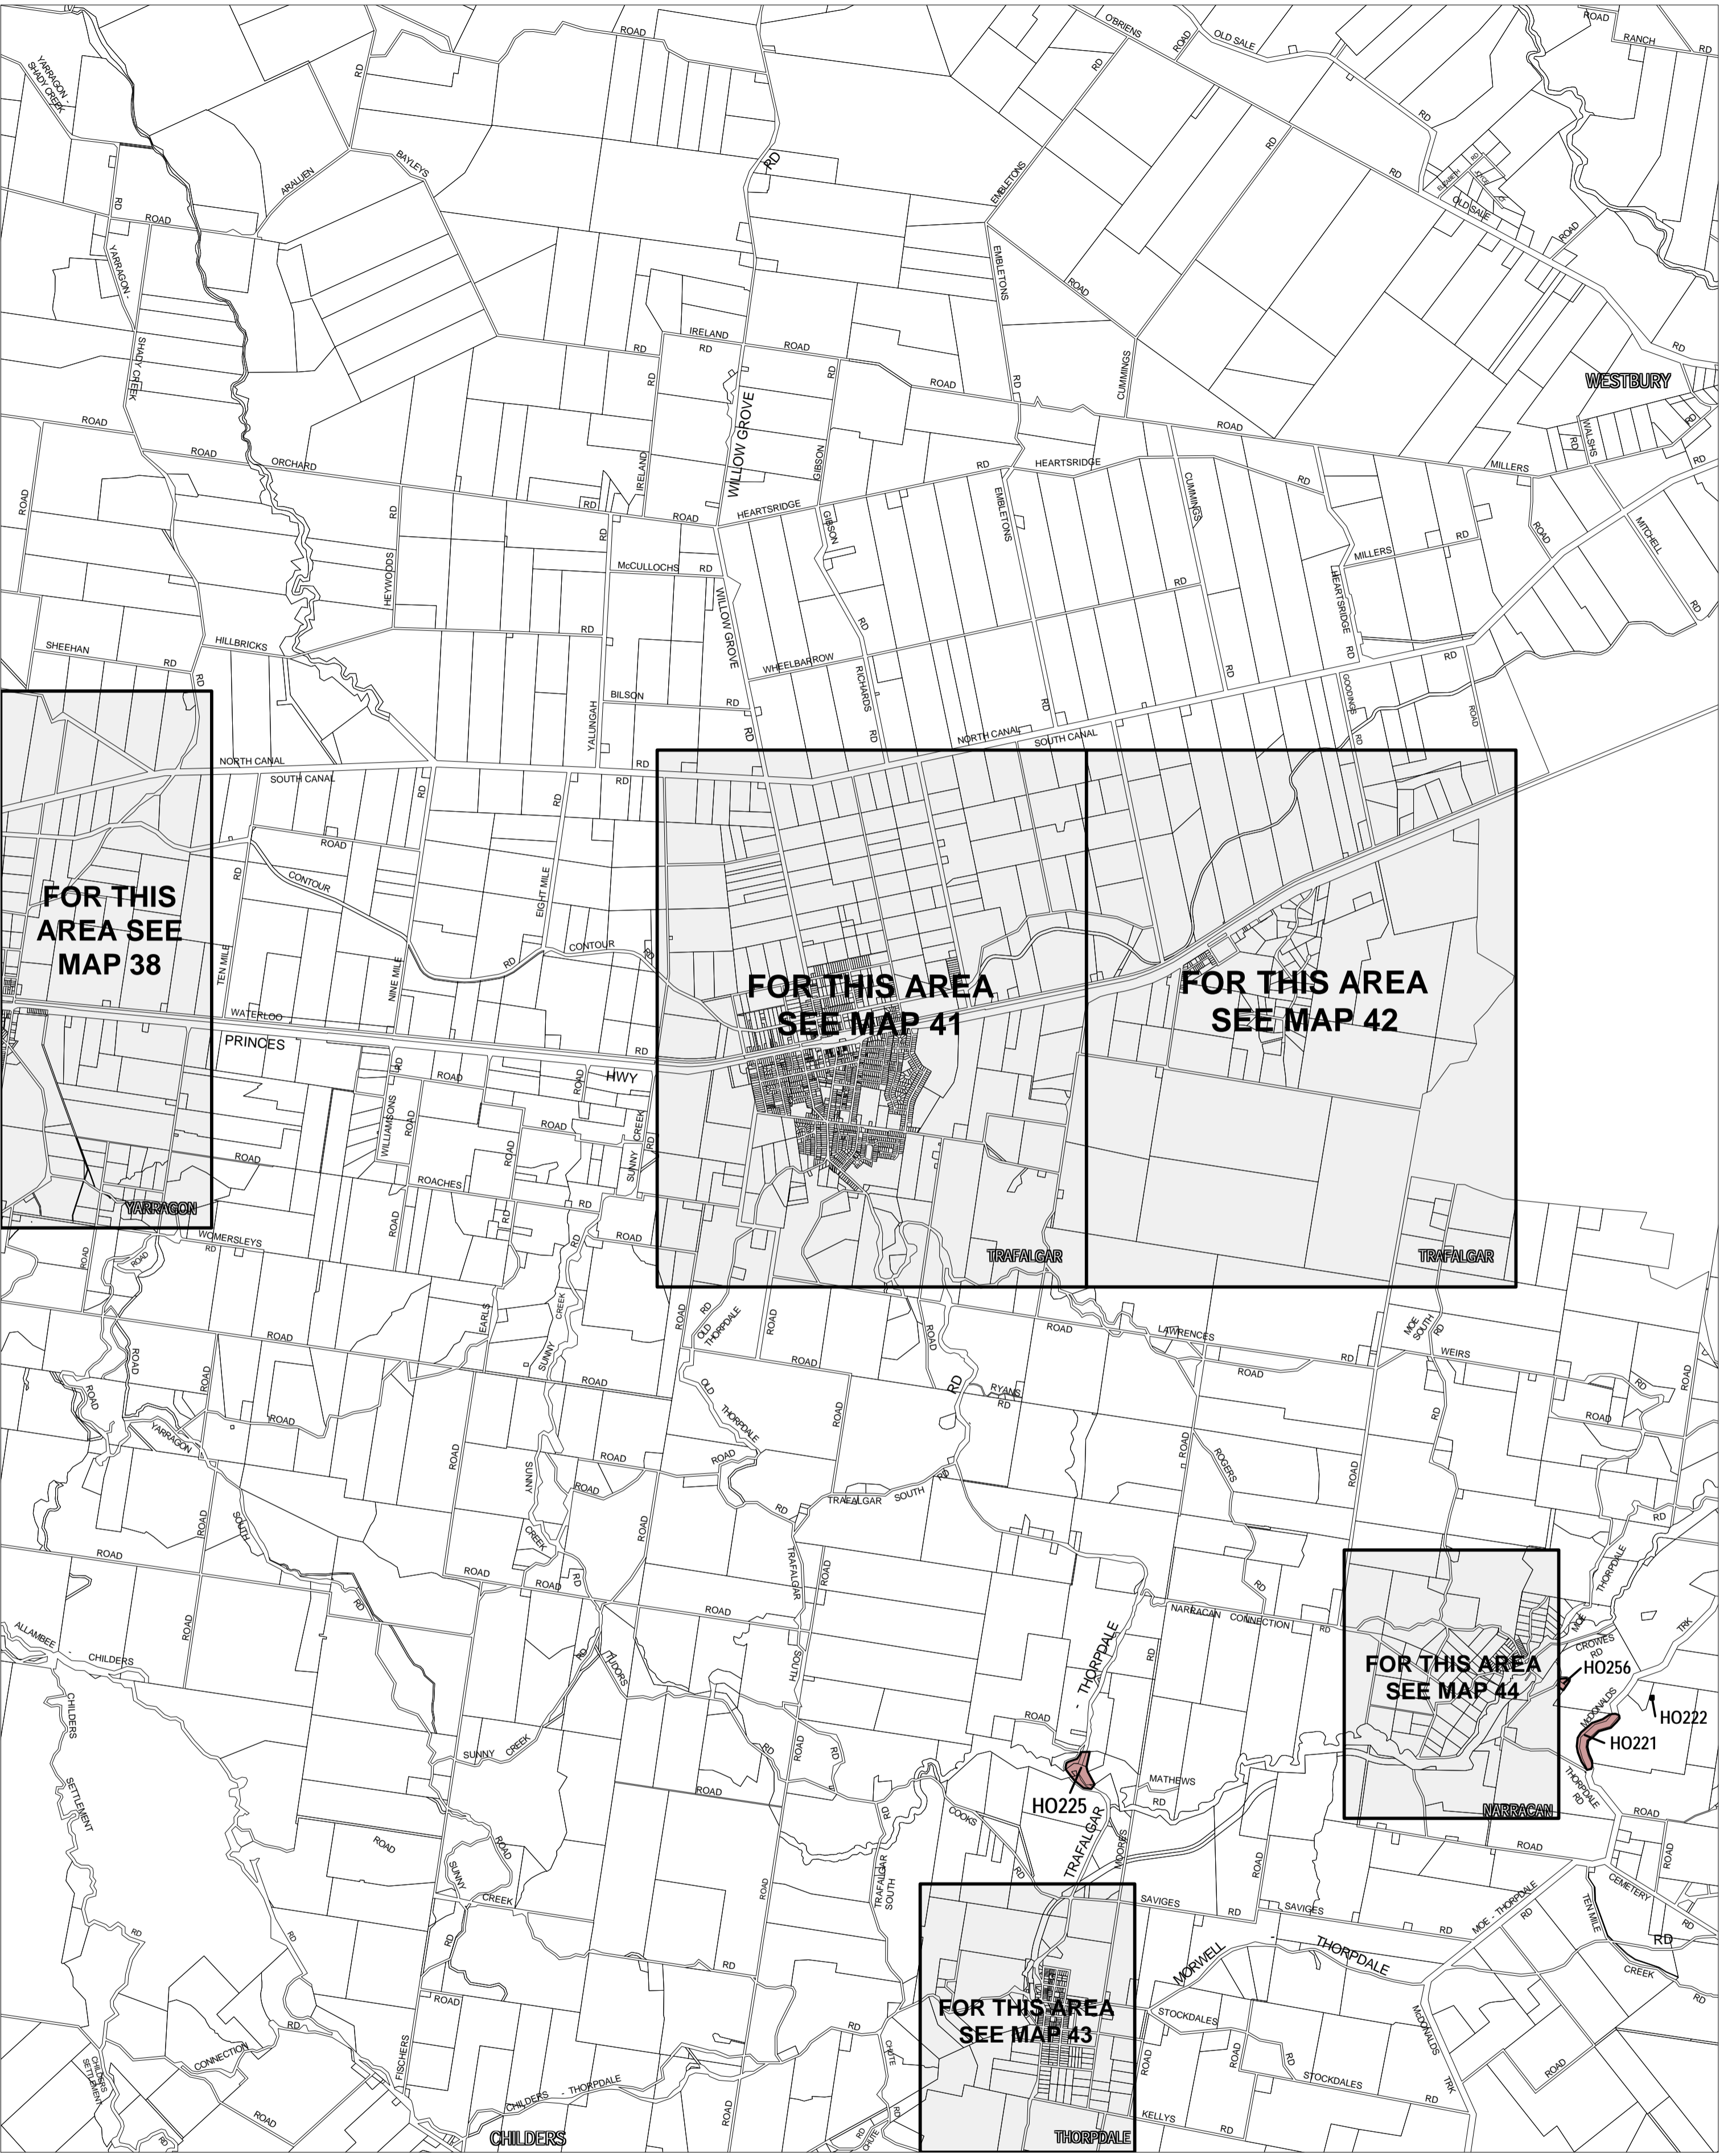

BAW BAW PLANNING SCHEME - LOCAL PROVISION

Overlays

HO Heritage Overlay

Printed: 20/7/2007

AMENDMENT C17