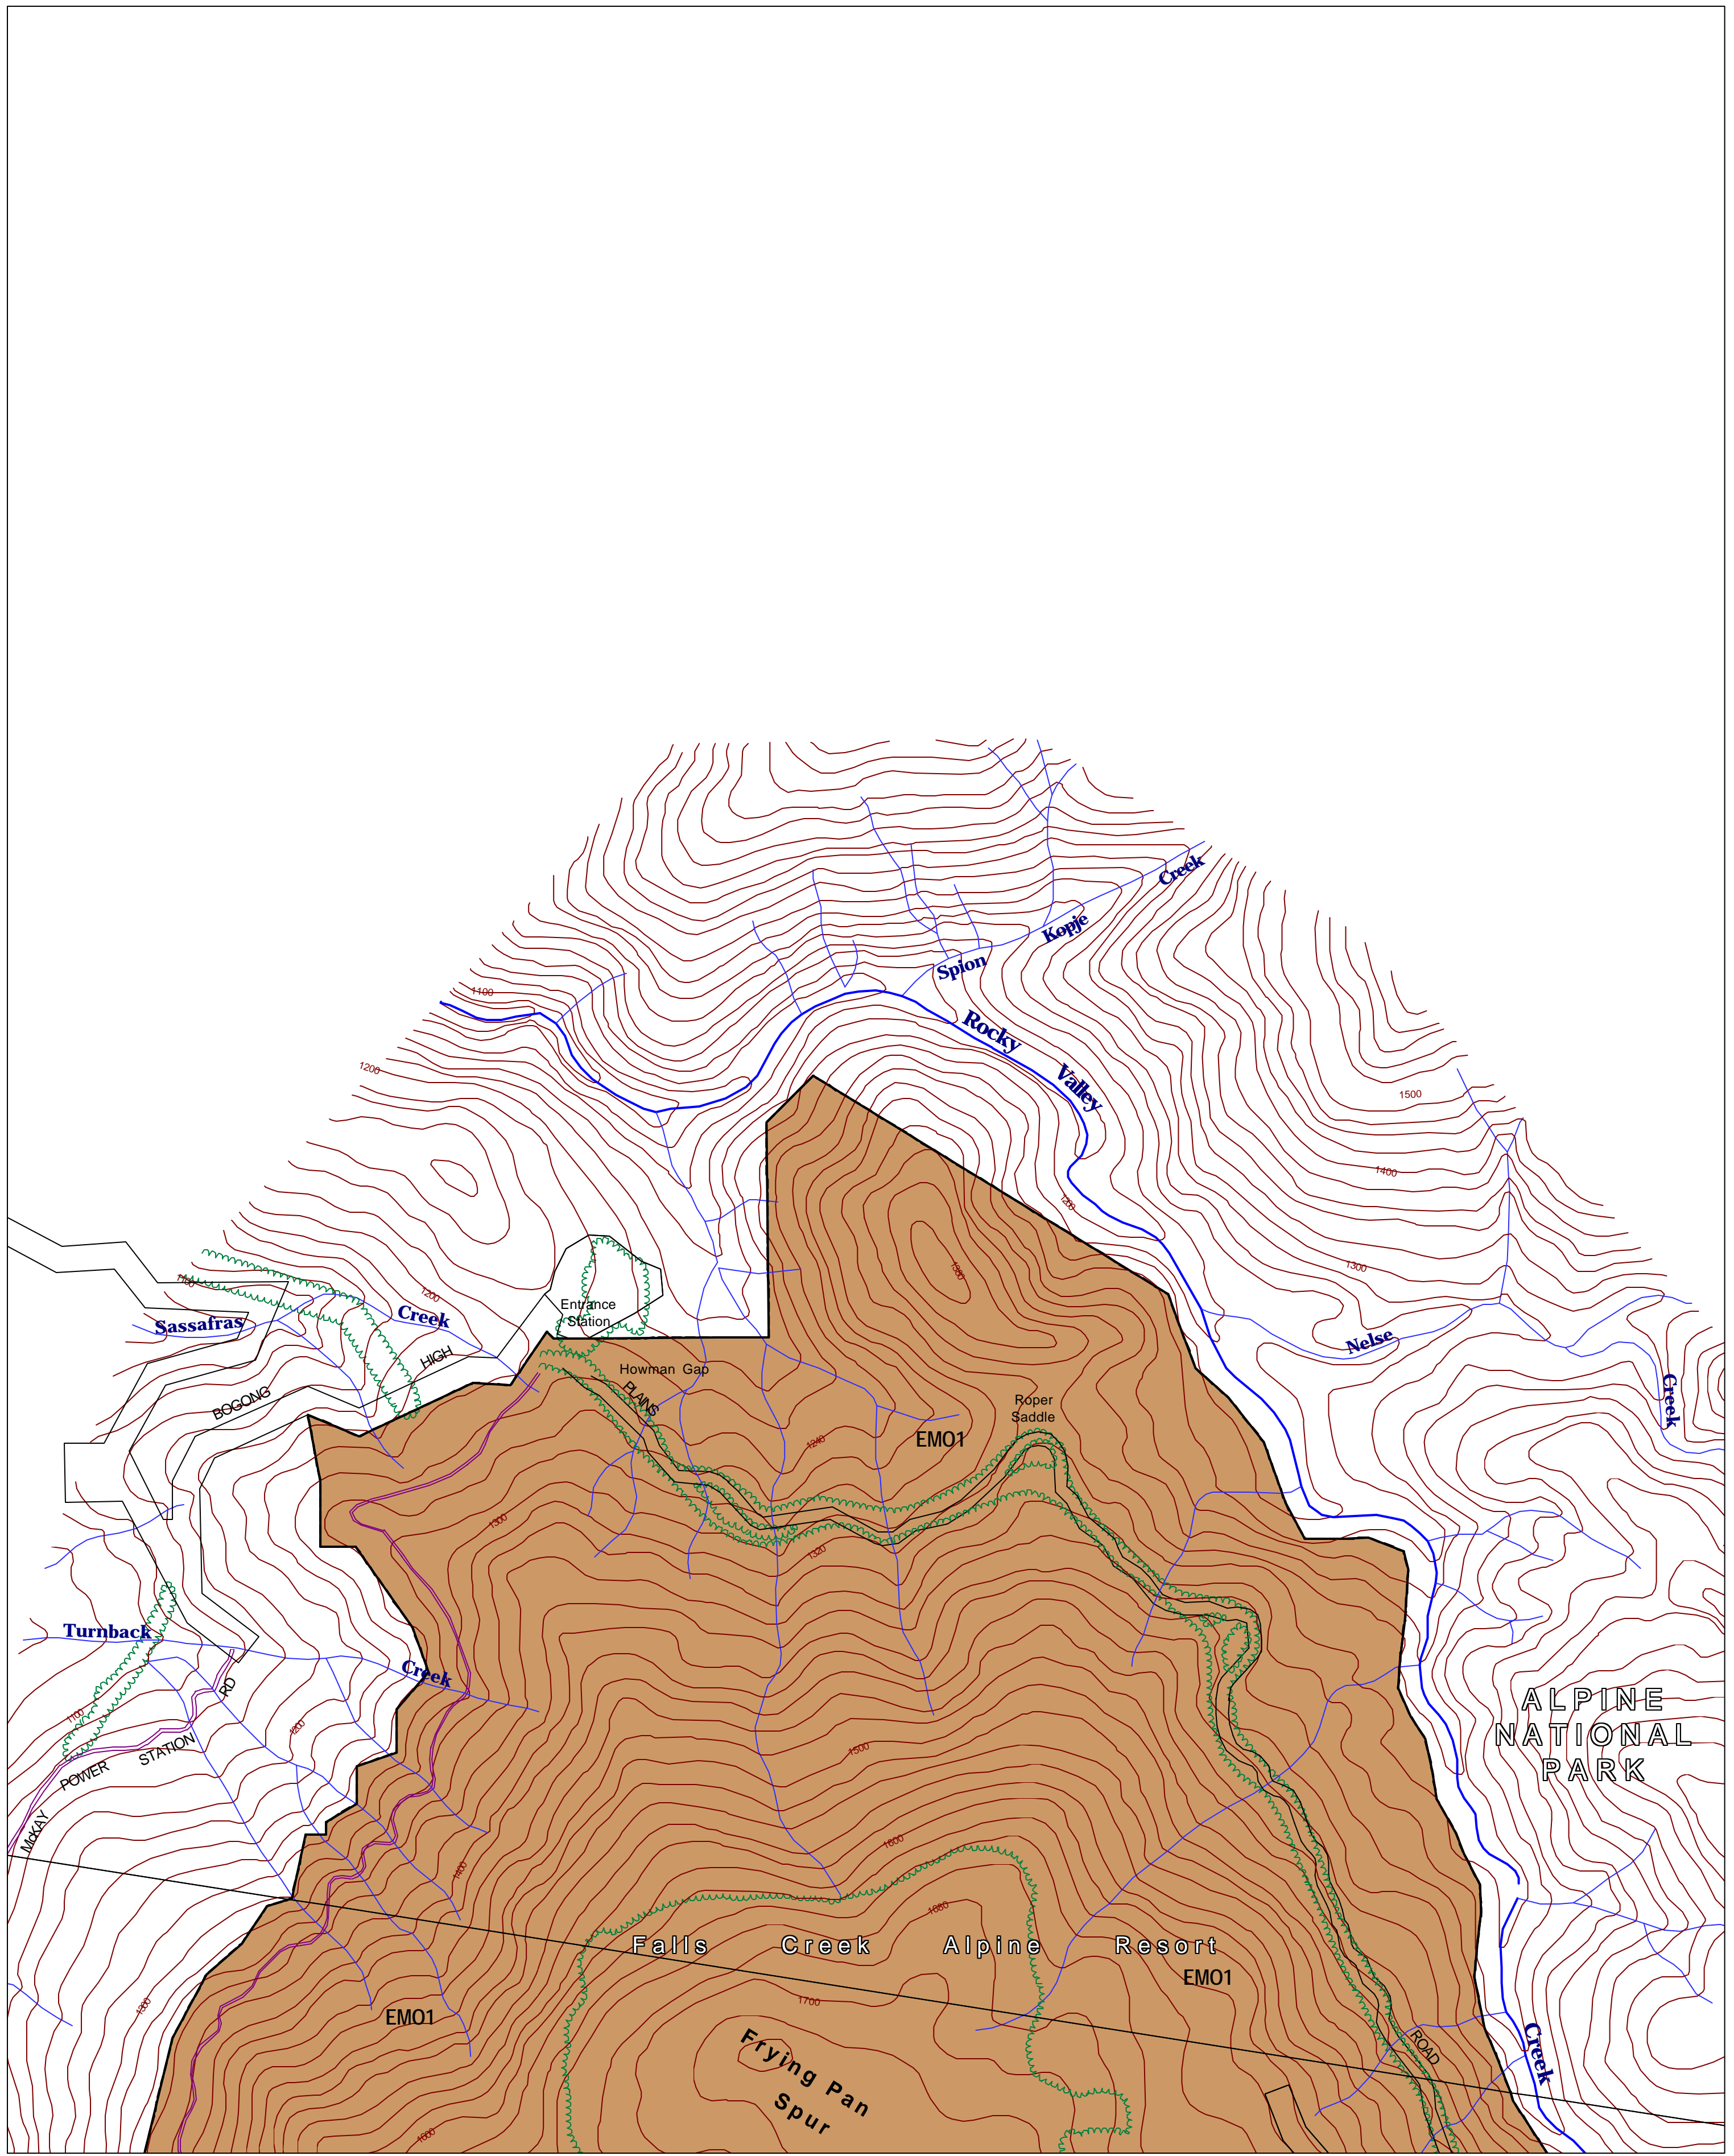

ALPINE RESORTS PLANNING SCHEME - LOCAL PROVISION

Overlays
EMO1 Erosion Management Overlay - Schedule 1

200 400 600 800 1000 m
AUSTRALIAN MAP GRID ZONE 55

INDEX TO ADJOINING METRIC SERIES MAPS

Victoria
The Place To Be

Printed: 10/10/2007

AMENDMENT C9