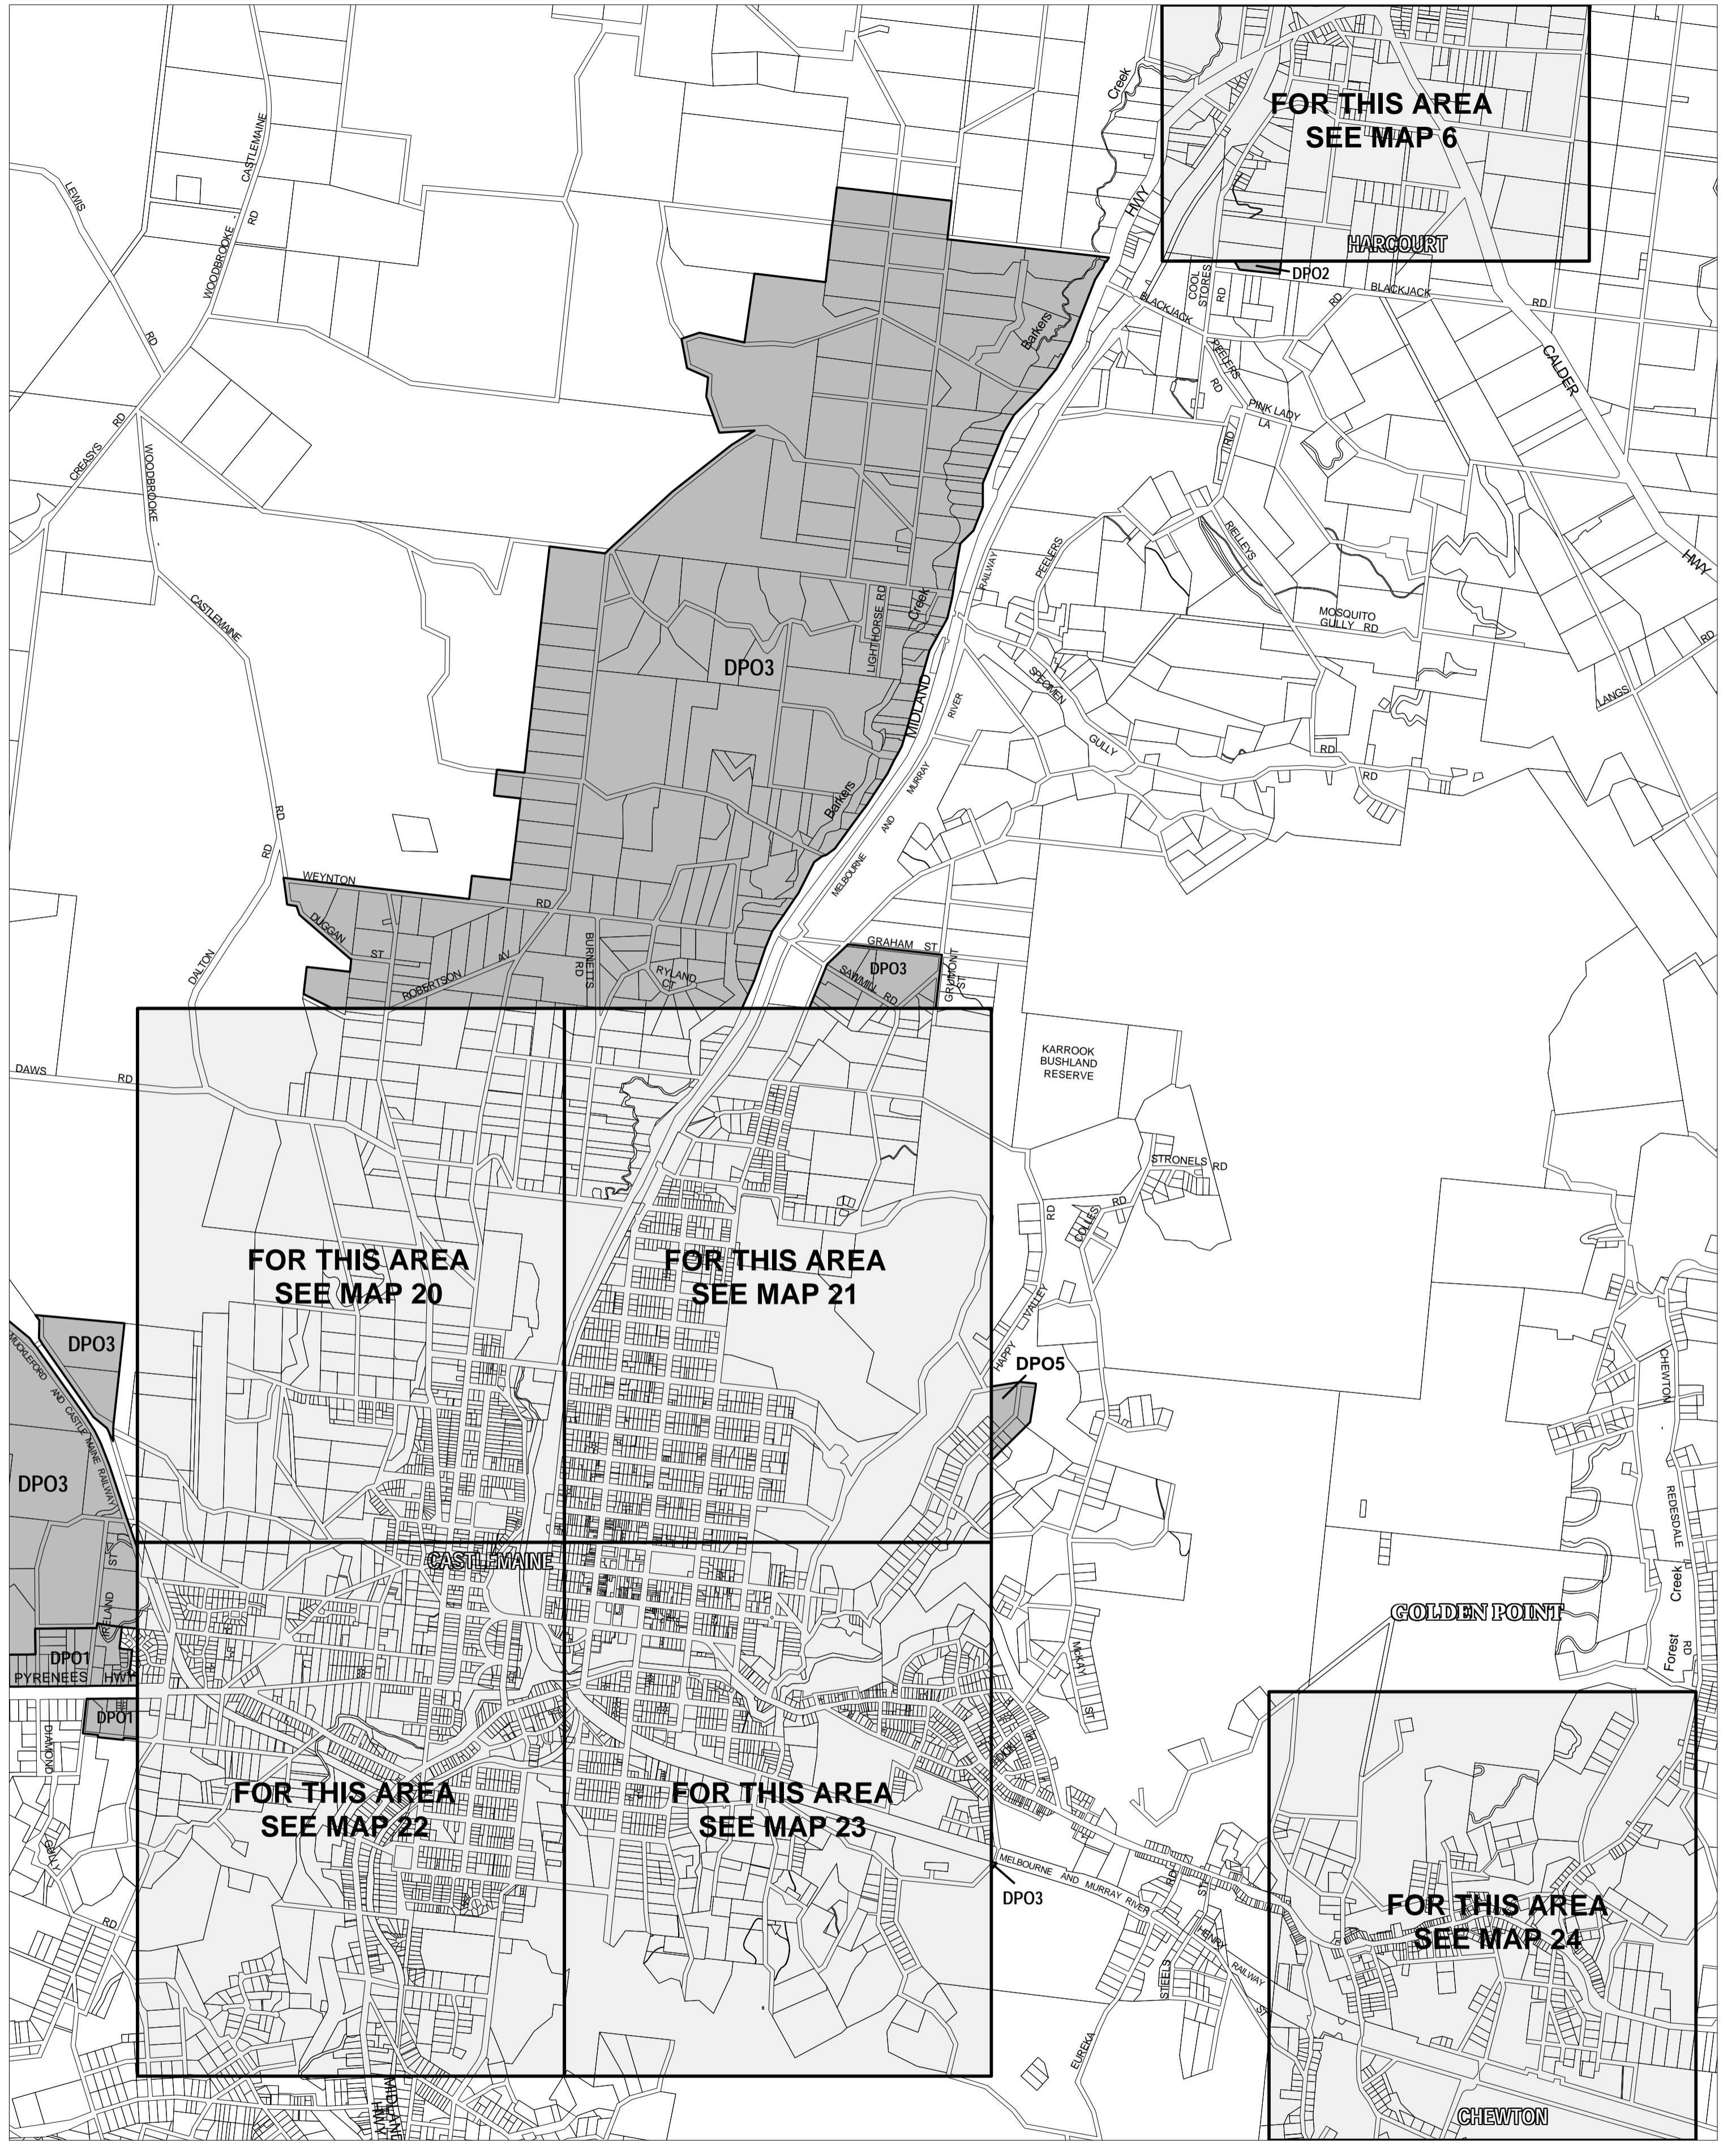

MOUNT ALEXANDER PLANNING SCHEME - LOCAL PROVISION

Overlays	
DPO1	Development Plan Overlay - Schedule 1
DPO2	Development Plan Overlay - Schedule 2
DPO3	Development Plan Overlay - Schedule 3
DPO5	Development Plan Overlay - Schedule 5

AUSTRALIAN MAP GRID ZONE 55

Printed: 5/2/2007

AMENDMENT C25