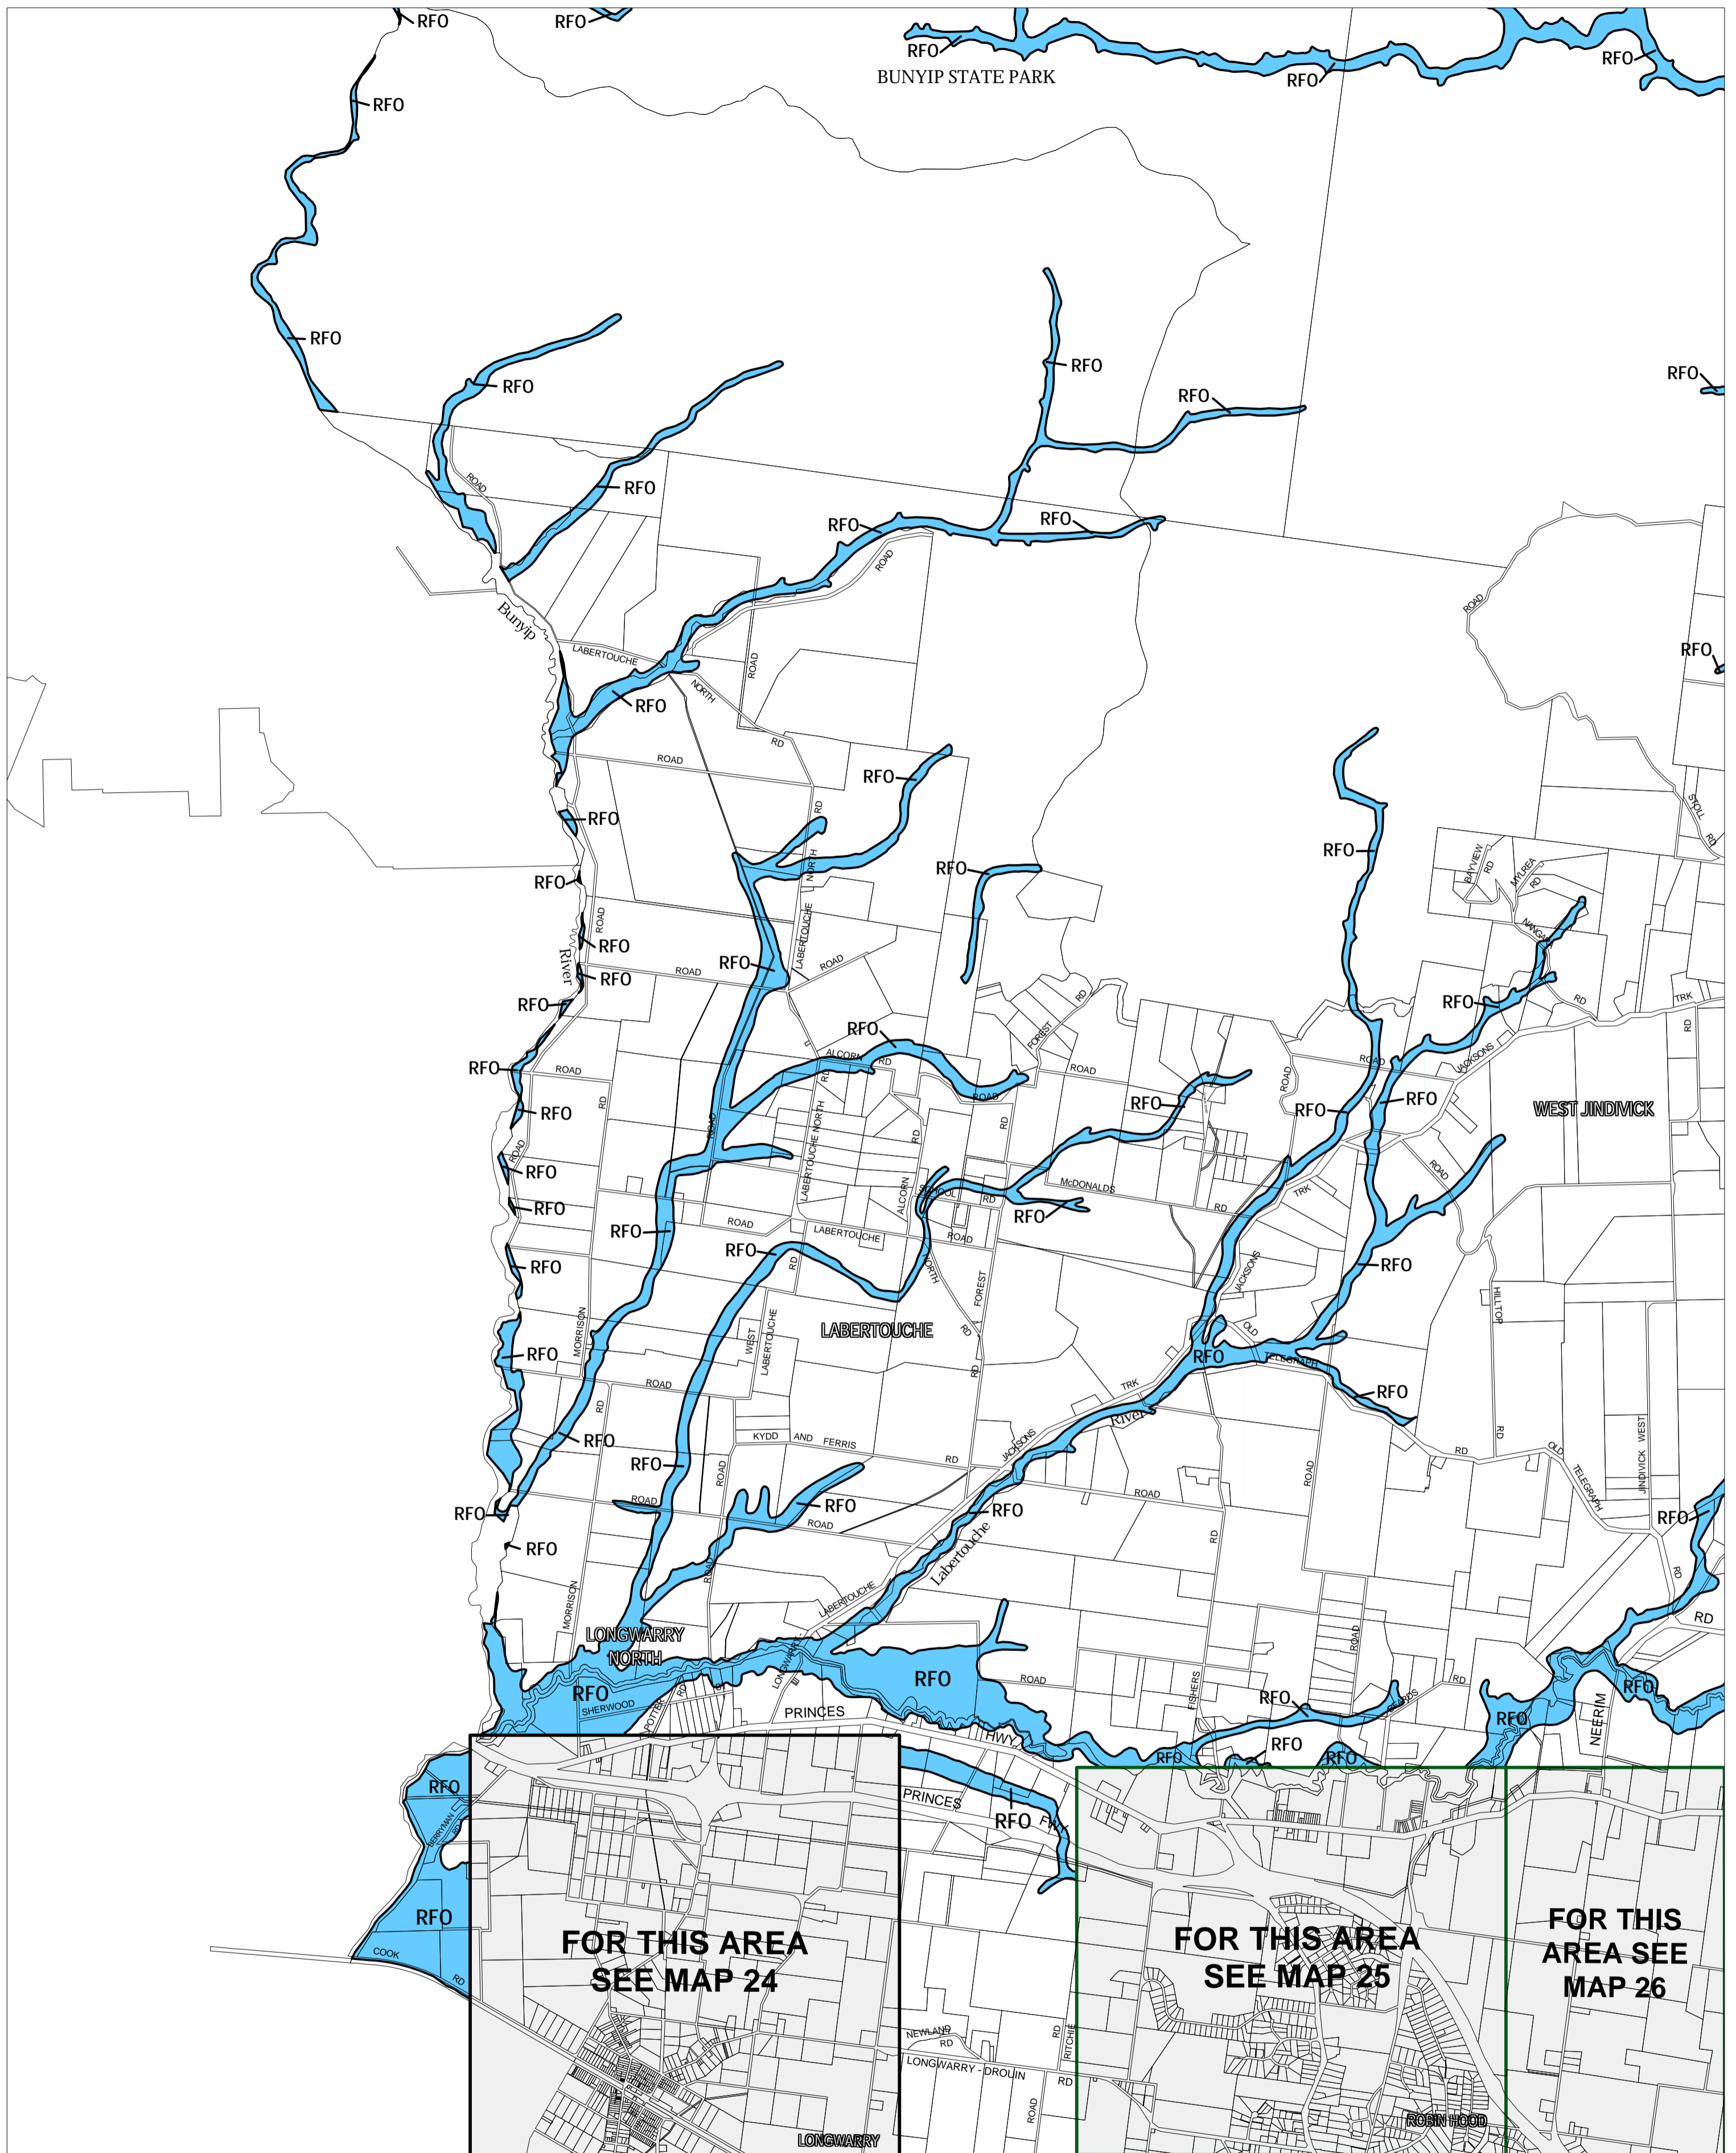

BAW BAW PLANNING SCHEME - LOCAL PROVISION

Overlays

RFO Rural Floodway Overlay

AUSTRALIAN MAP GRID ZONE 55

Printed: 20/7/2007

AMENDMENT C17

INDEX TO ADJOINING METRIC SERIES MAP