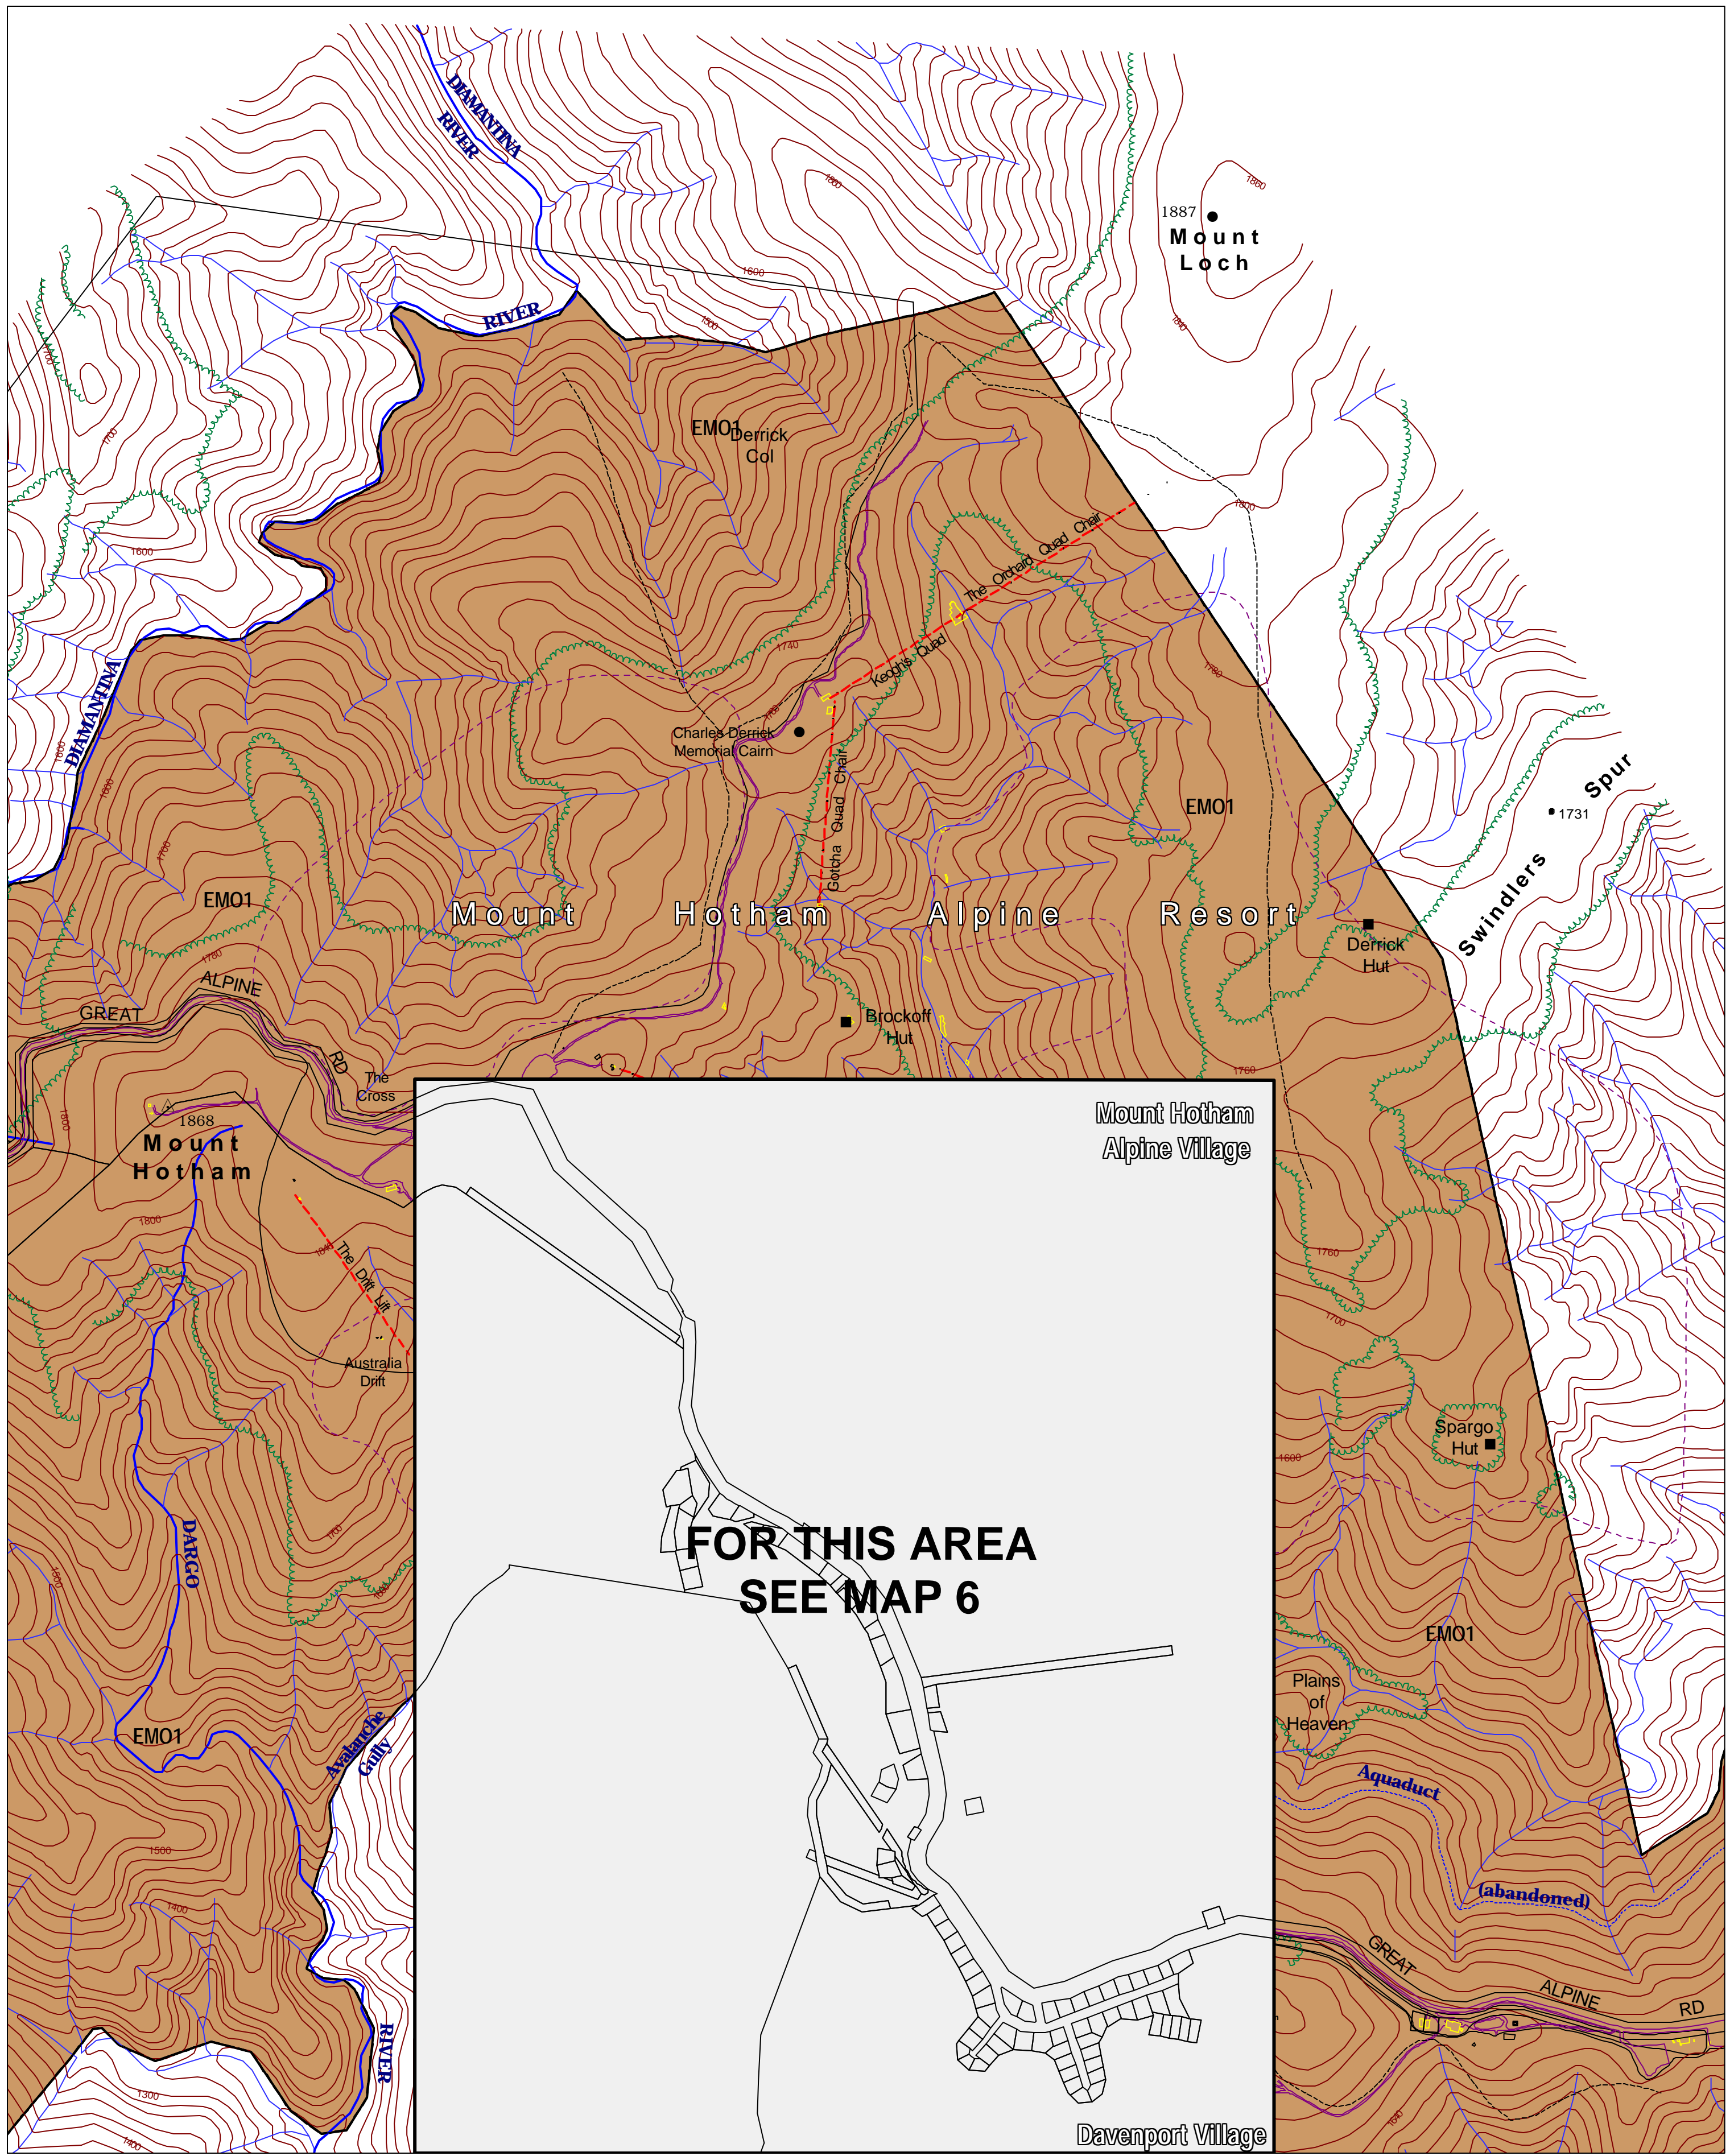

ALPINE RESORTS PLANNING SCHEME - LOCAL PROVISION

Overlays

- EMO1 Erosion Management Overlay - Schedule 1

AUSTRALIAN MAP GRID ZONE 55

Printed: 10/10/2007

AMENDMENT C9