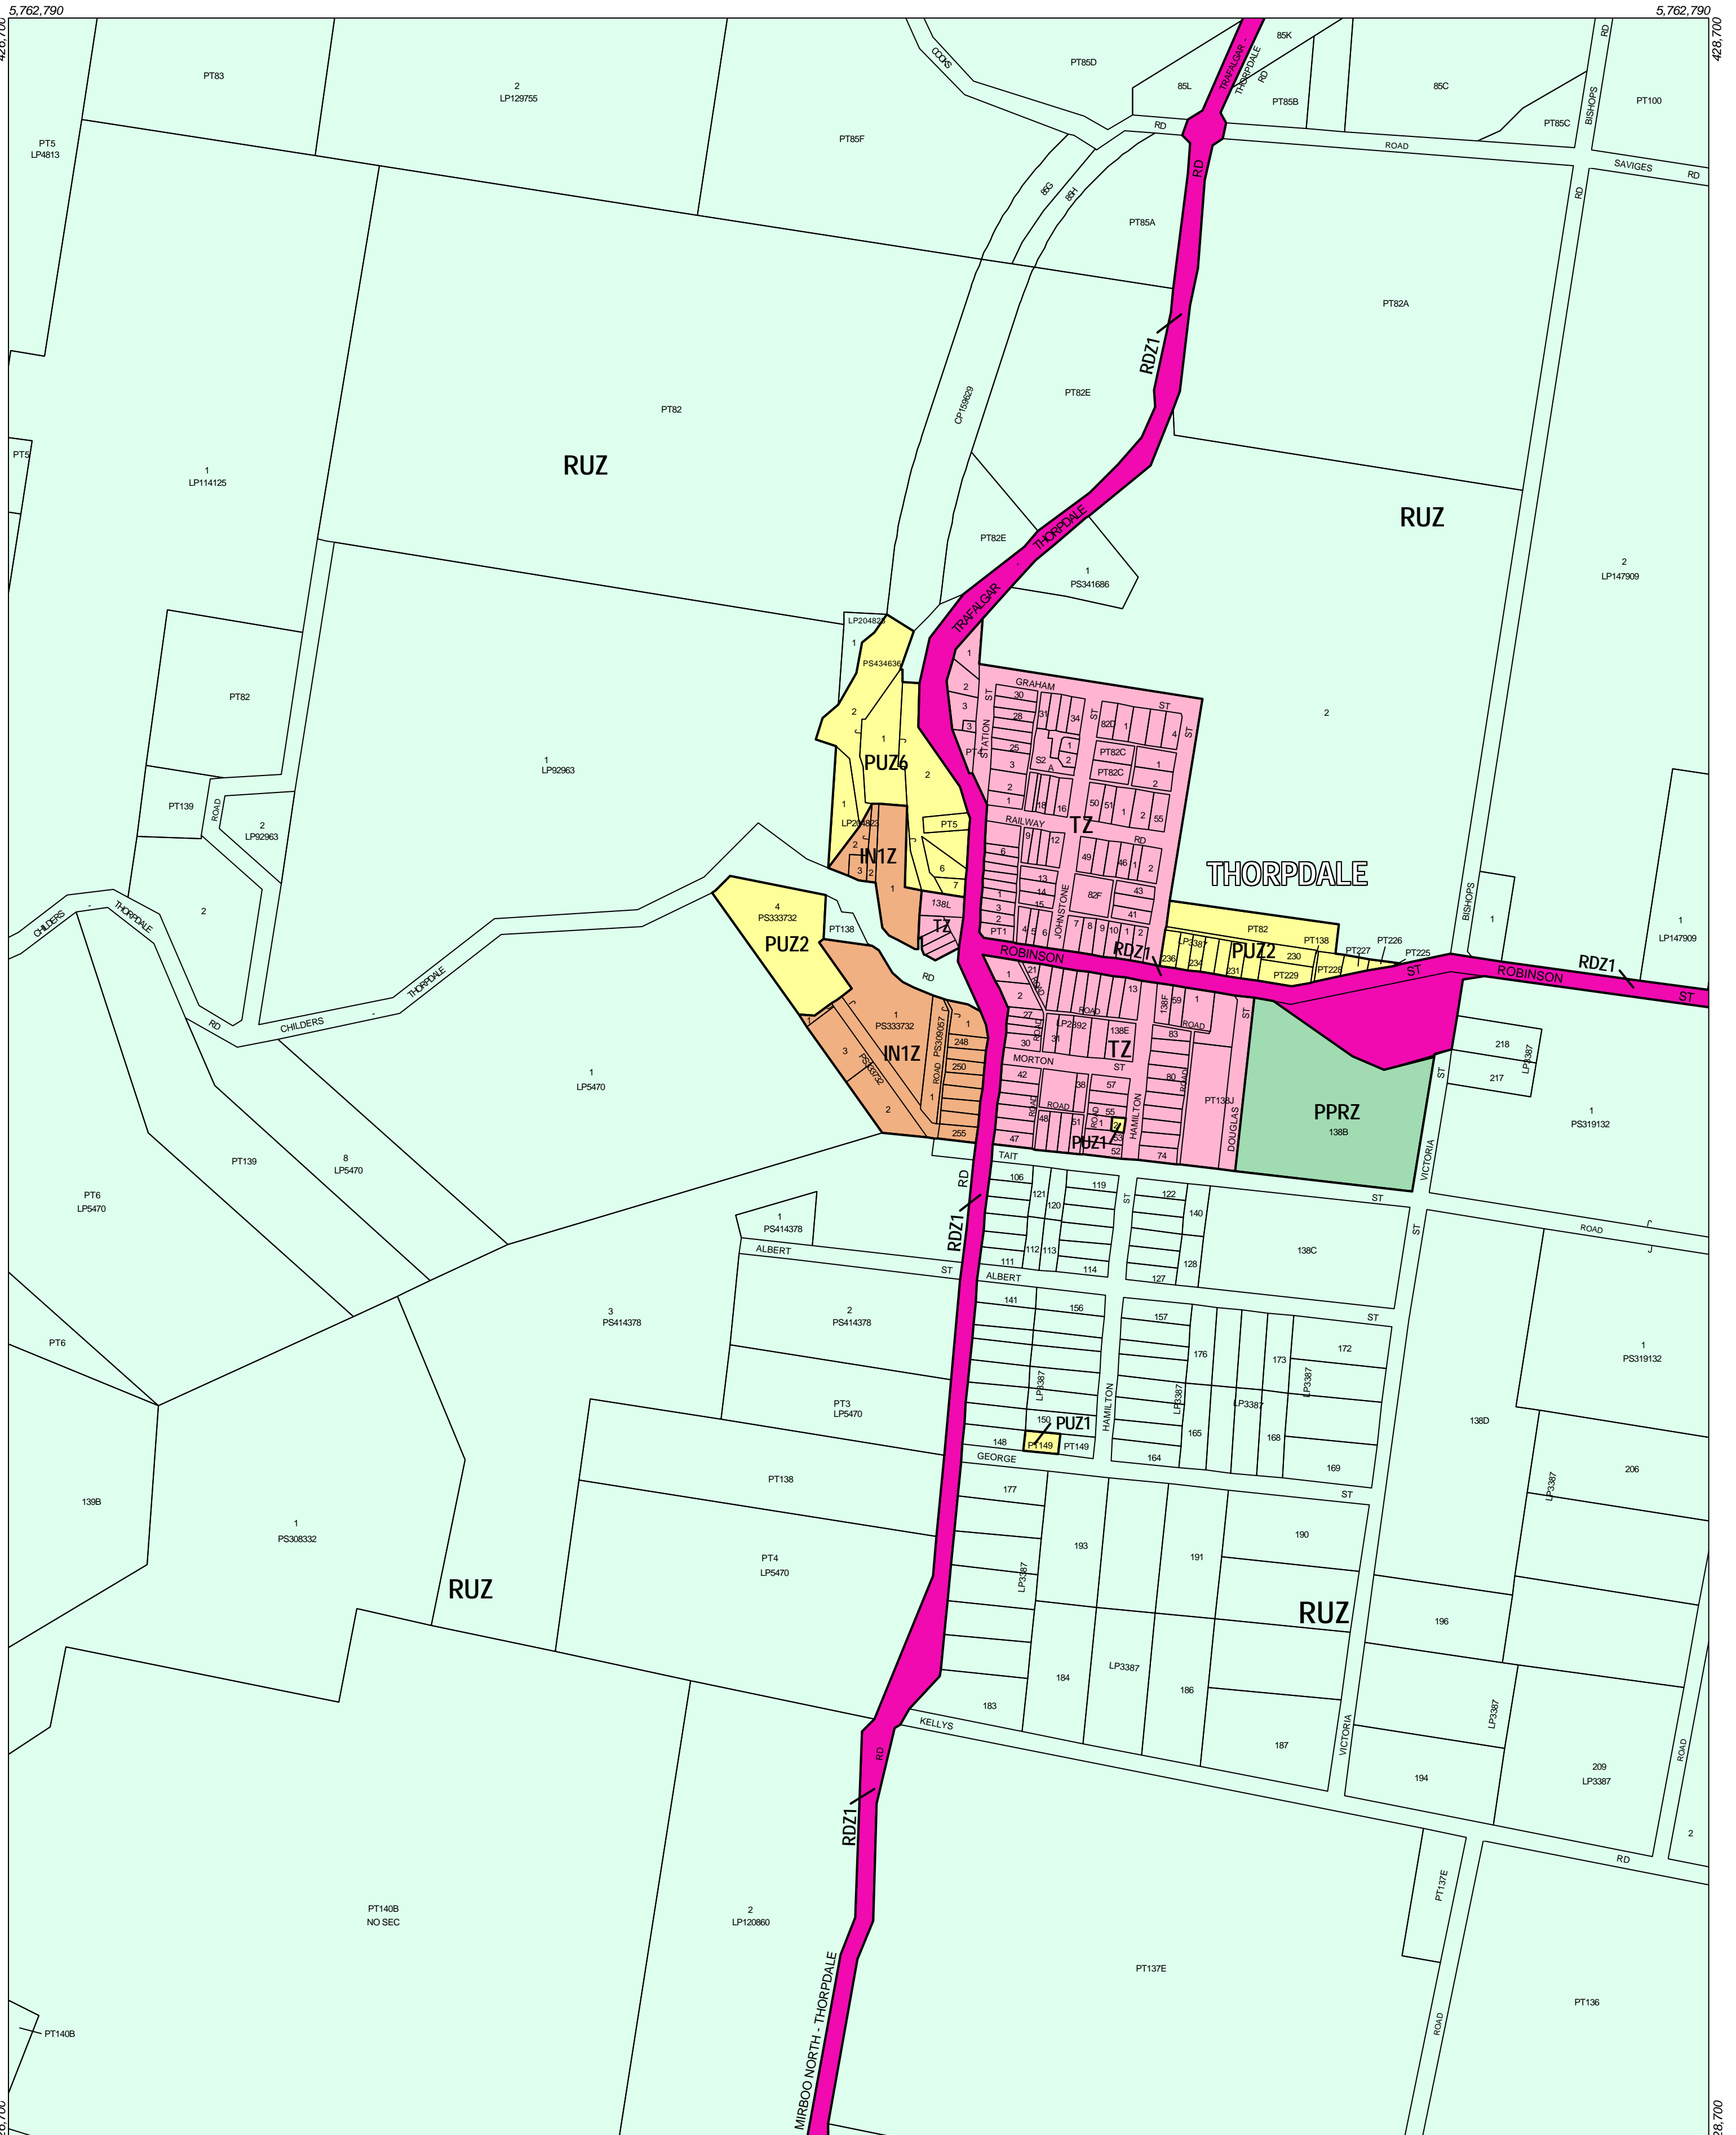

BAW BAW PLANNING SCHEME - LOCAL PROVISION

This publication is copyright. No part may be reproduced by any process except in accordance with the provisions of the Copyright Act 1968, State of Victoria.

This map should be read in conjunction with additional Planning Overlay Maps (if applicable) as indicated on the INDEX TO MAPS.

Industrial		Rural	
	Industrial 1 Zone		Rural Zone
Public Land			
	Public Park And Recreation Zone		
	Public Use Zone Education		
	Public Use Zone Local Government		
	Public Use Zone Service And		
	Public Use Zone Service And		
	Utility		
	Road Zone Category 1		
Residential			
	Township Zone		