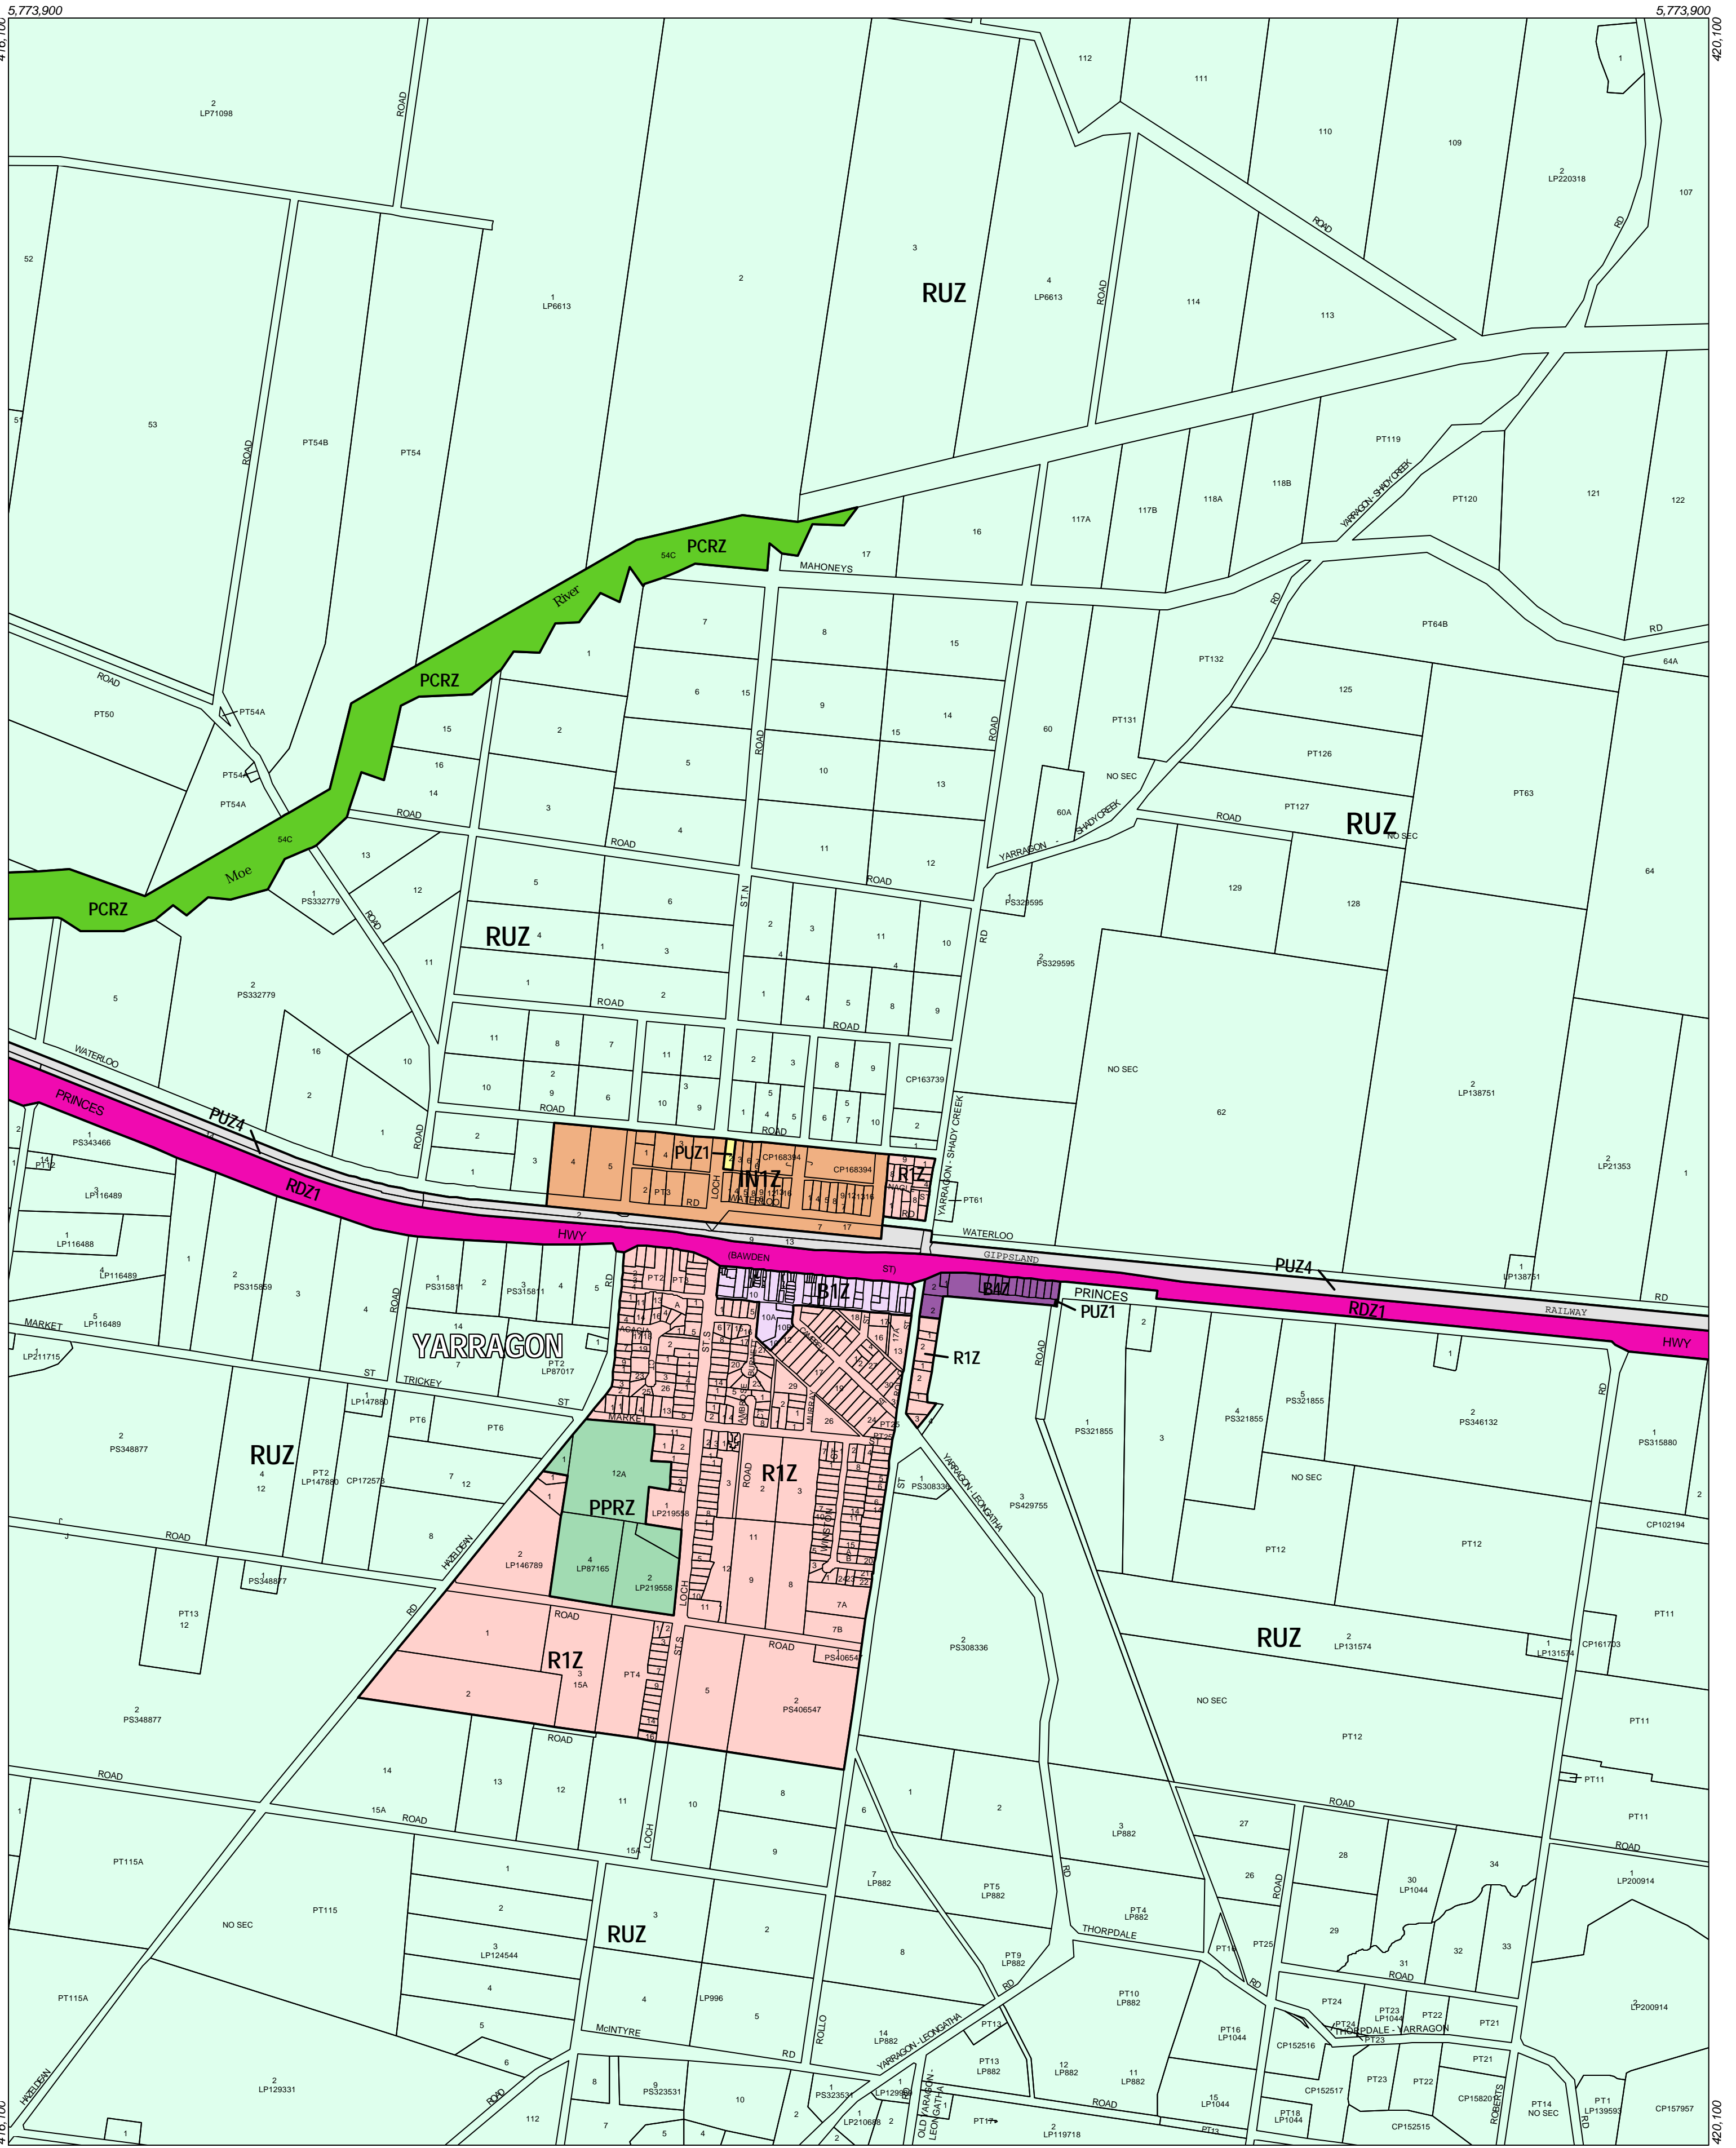

# BAW BAW PLANNING SCHEME - LOCAL PROVISION

This publication is copyright. No part may be reproduced by any process except in accordance with the provisions of the Copyright Act 1968, State of Victoria.

This map should be read in conjunction with additional Planning Overlay Maps (if applicable) as indicated on the INDEX TO MAPS.

Business	Road Zone Category 1	Residential
B1Z Business 1 Zone	RDZ1	R1Z Residential 1 Zone
B4Z Business 4 Zone		
Industrial		Rural
I1Z Industrial 1 Zone		RUZ Rural Zone
Public Land		
PCRZ Public Conservation and Resource Zone		
PPRZ Public Park and Recreation Zone		
PUZ1 Public Use Zone Service and Utility		
PUZ4 Public Use Zone Transport		