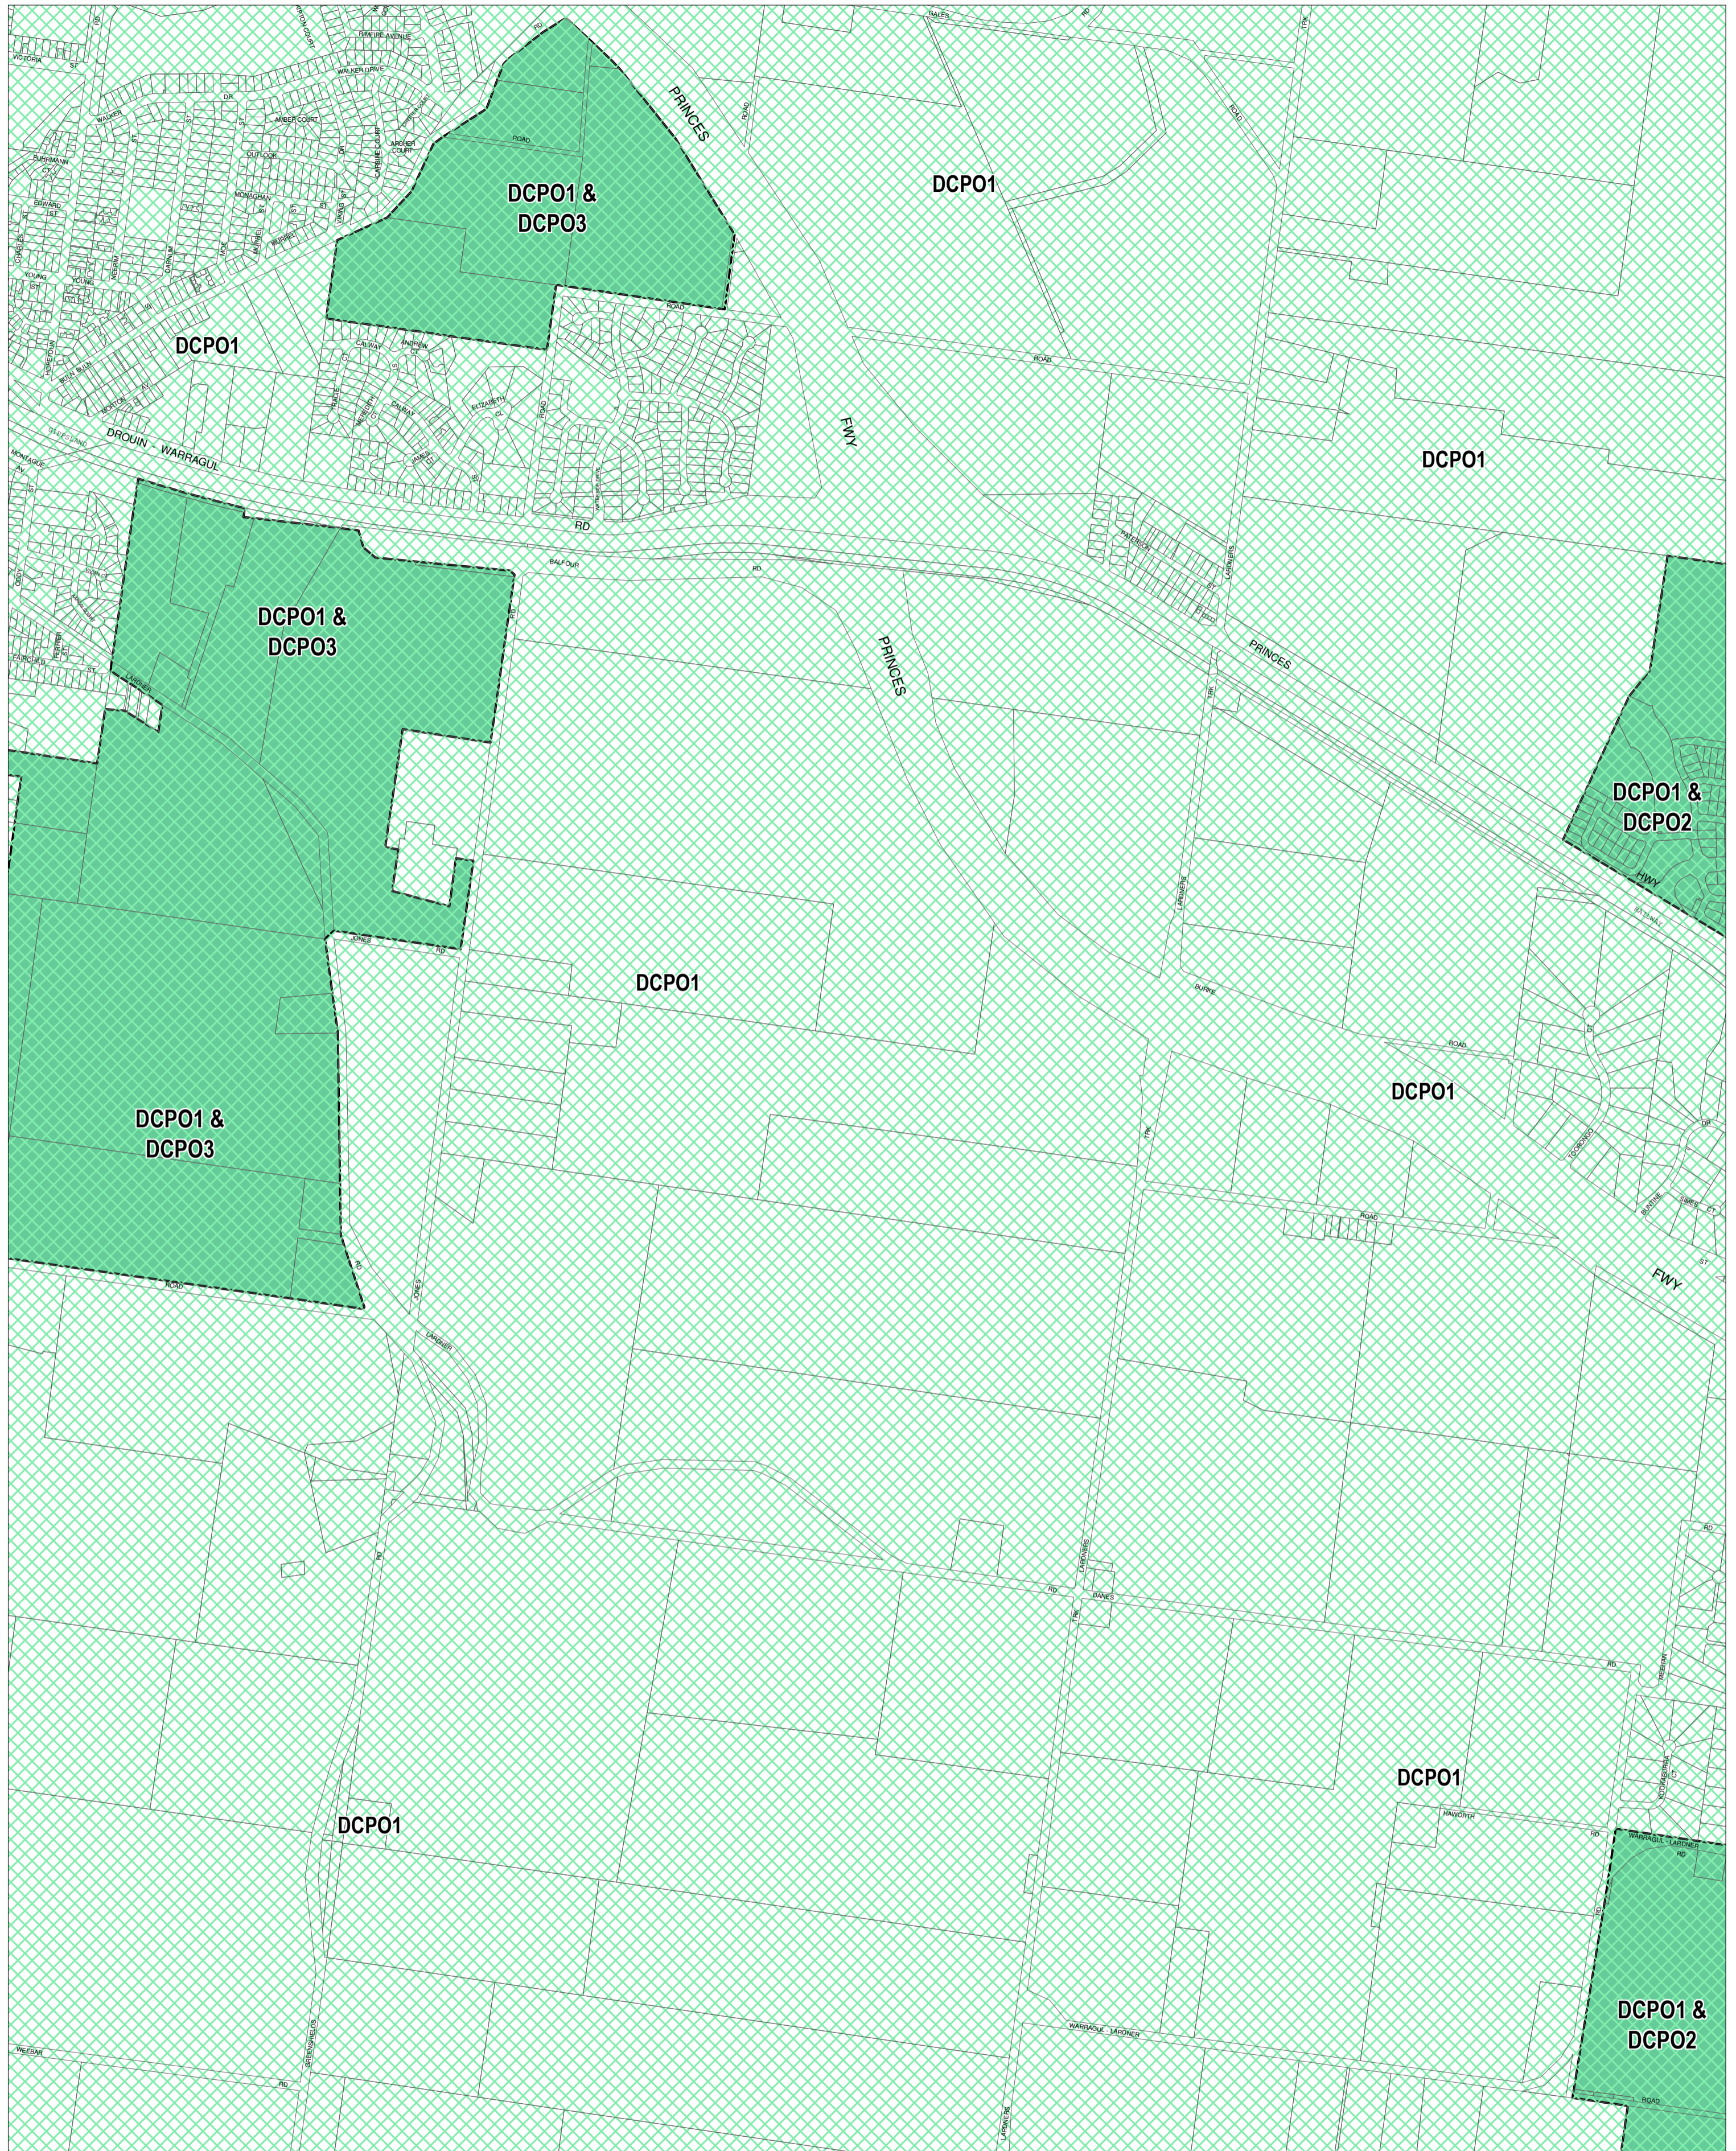

BAW BAW PLANNING SCHEME - LOCAL PROVISION

Overlays

- DCPO1 Development Contributions Plan Overlay - Schedule 1
- DCPO2 Development Contributions Plan Overlay - Schedule 2
- DCPO3 Development Contributions Plan Overlay - Schedule 3

Printed: 17/7/2015

AMENDMENT C112