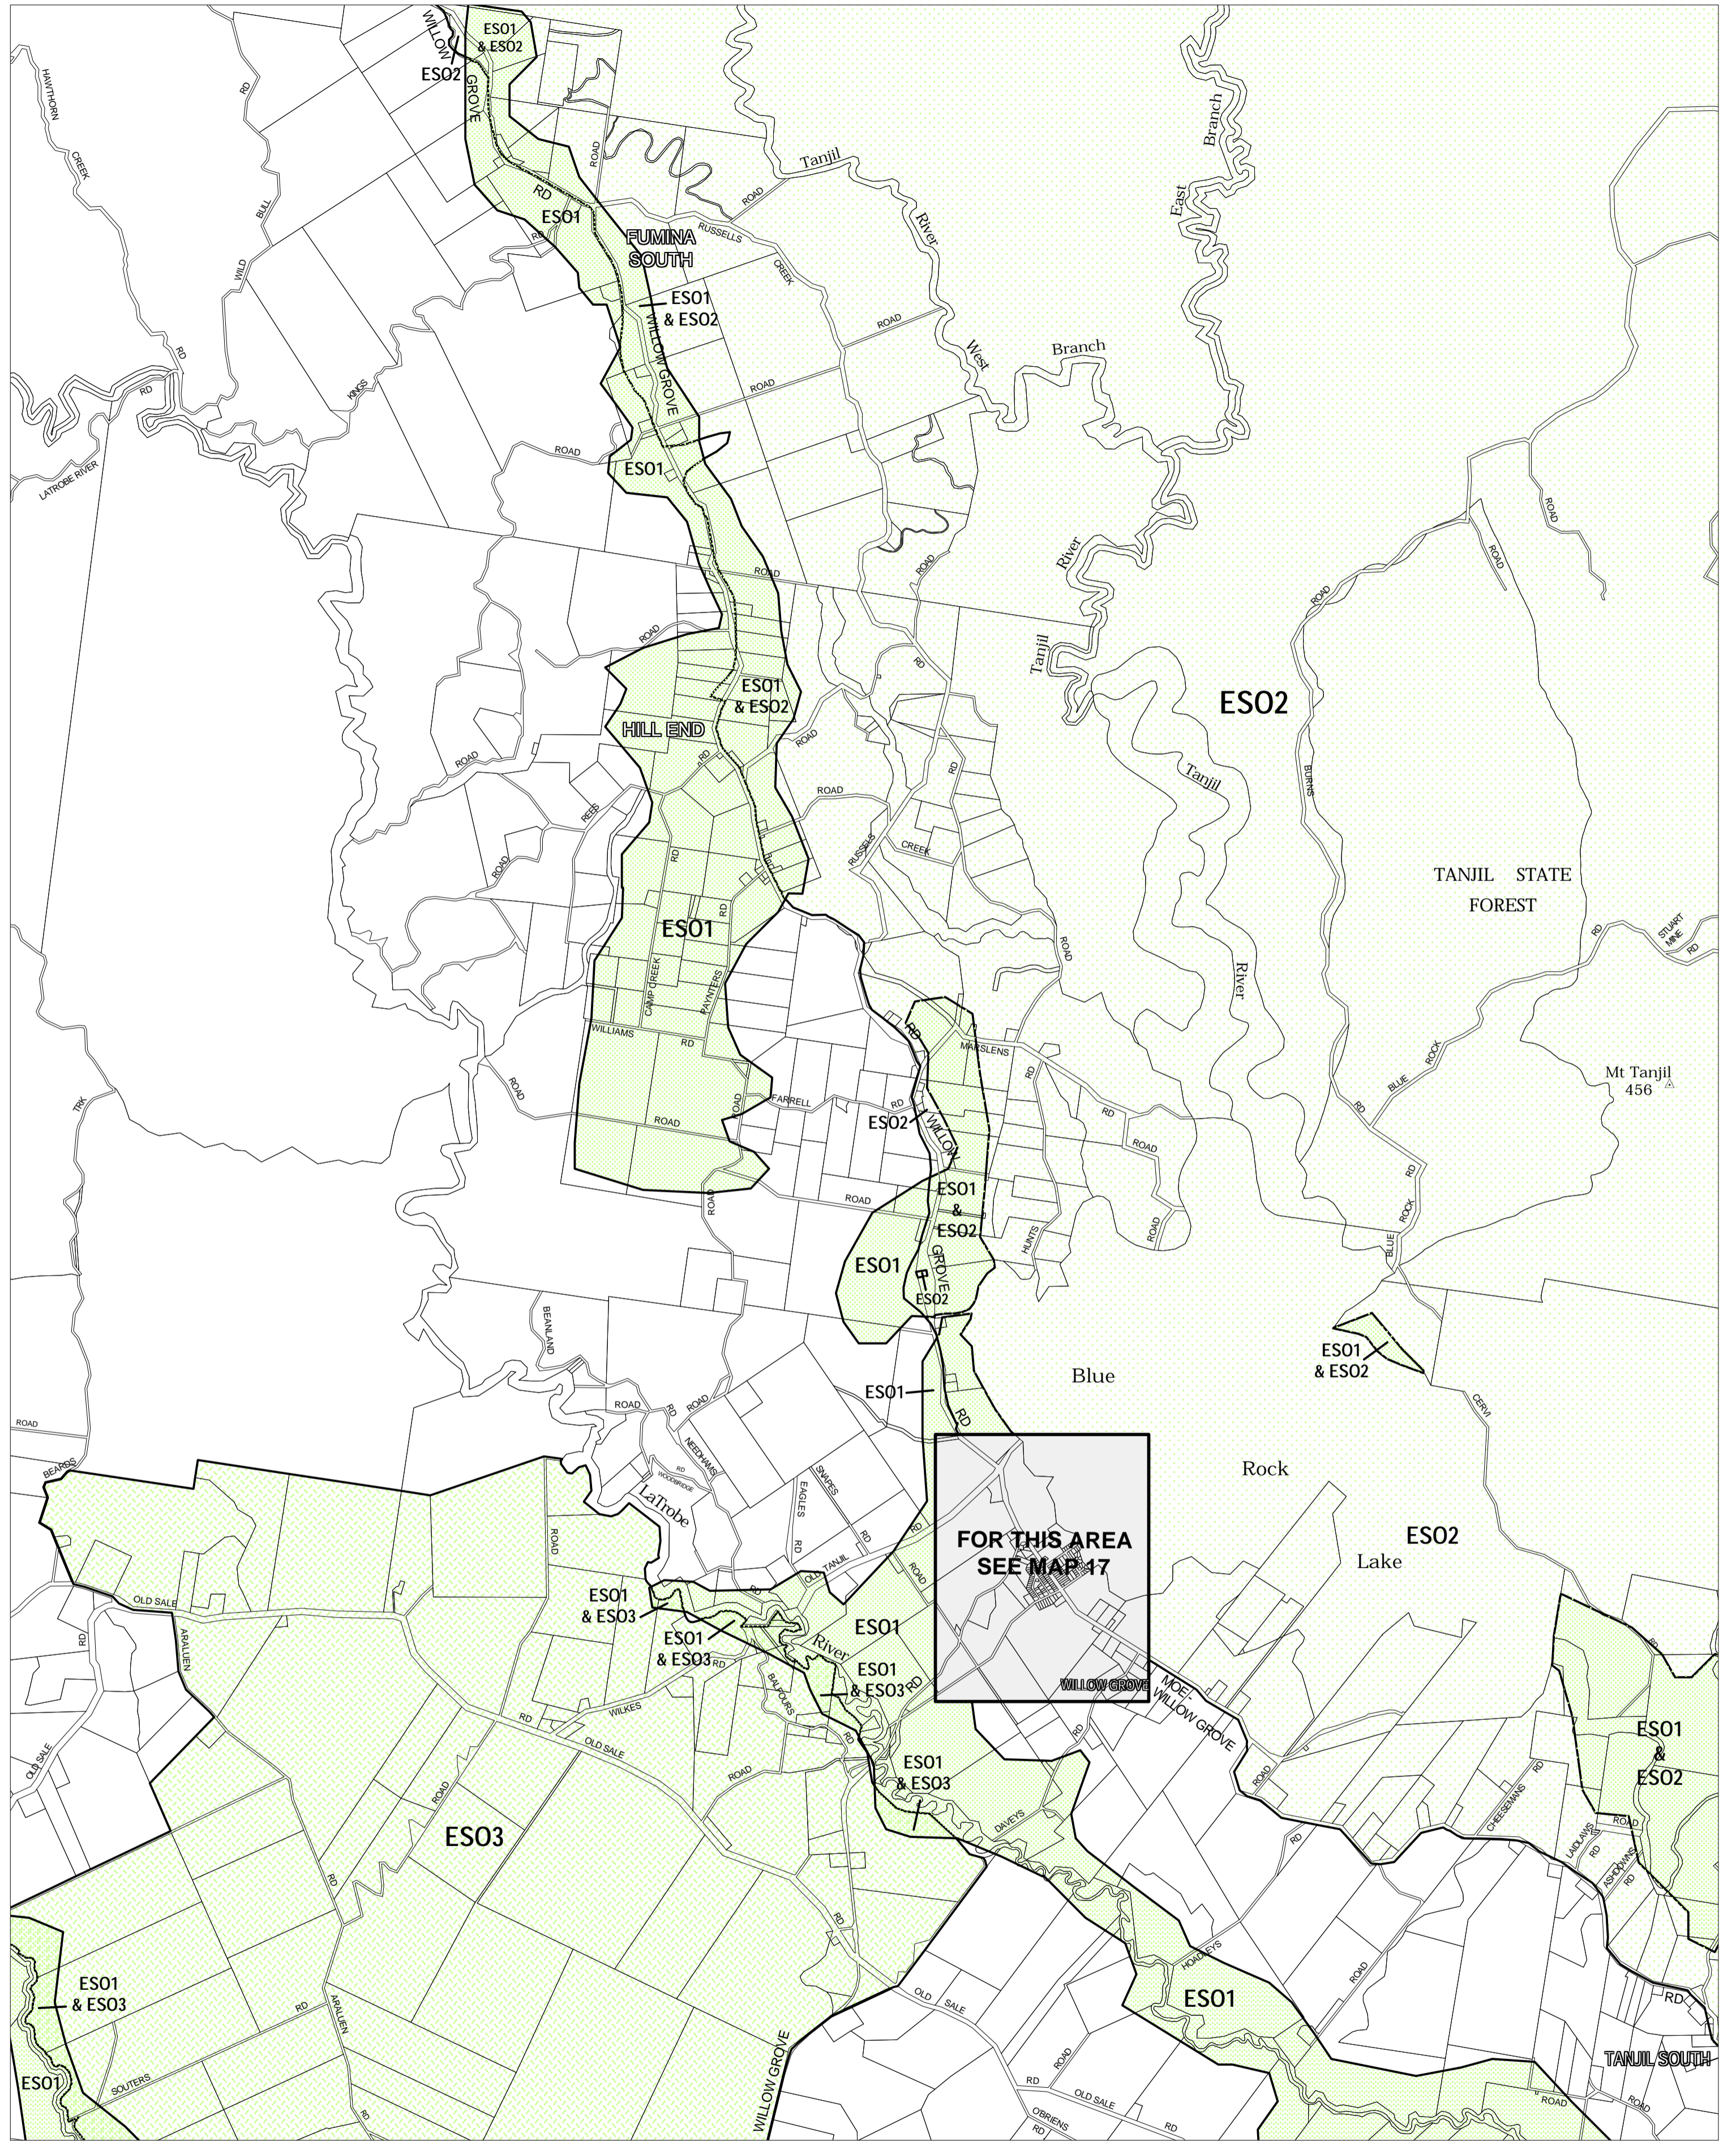

BAW BAW PLANNING SCHEME - LOCAL PROVISION

Overlays	
ES01	Environmental Significance Overlay - Schedule 1
ES02	Environmental Significance Overlay - Schedule 2
ES03	Environmental Significance Overlay - Schedule 3

Printed: 18/7/2007

AMENDMENT C17