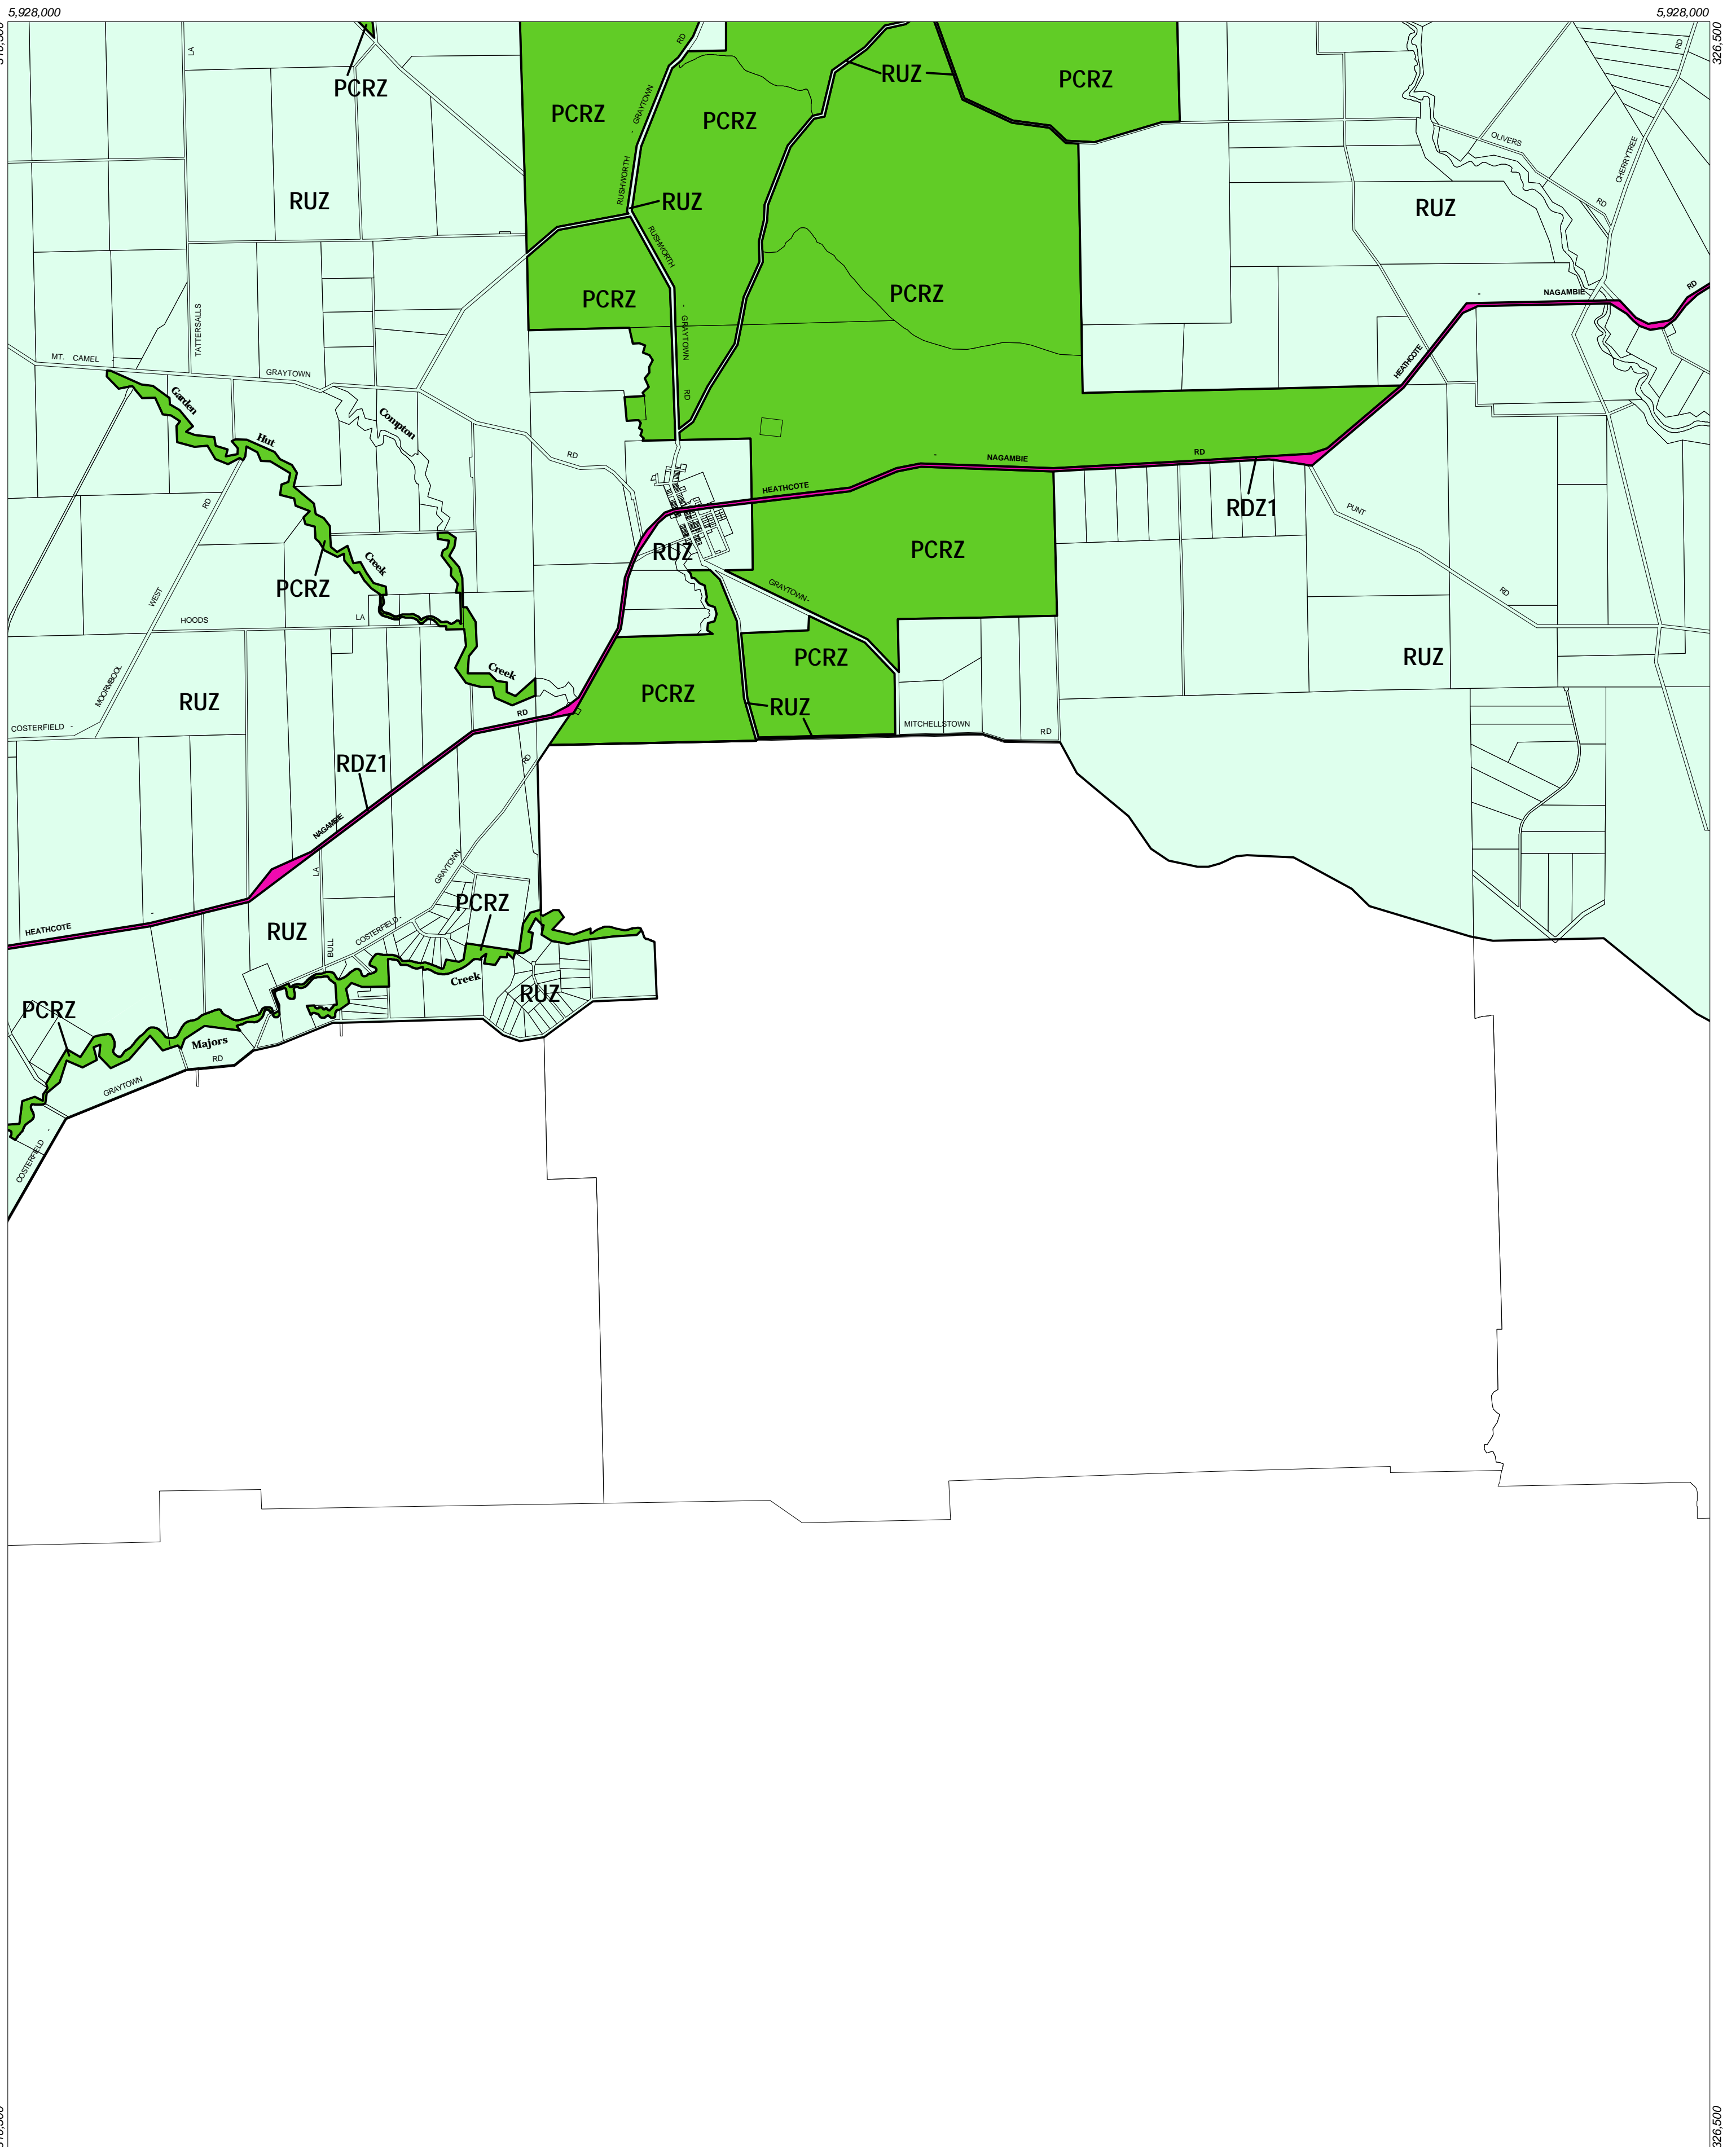

STRATHBOGIE PLANNING SCHEME - LOCAL PROVISION

AUSTRALIAN MAP GRID ZONE 55

THIS MAP INCORPORATES APPROVED ZONES AS AT: 07-10-1999

Printed: 19/6/2003