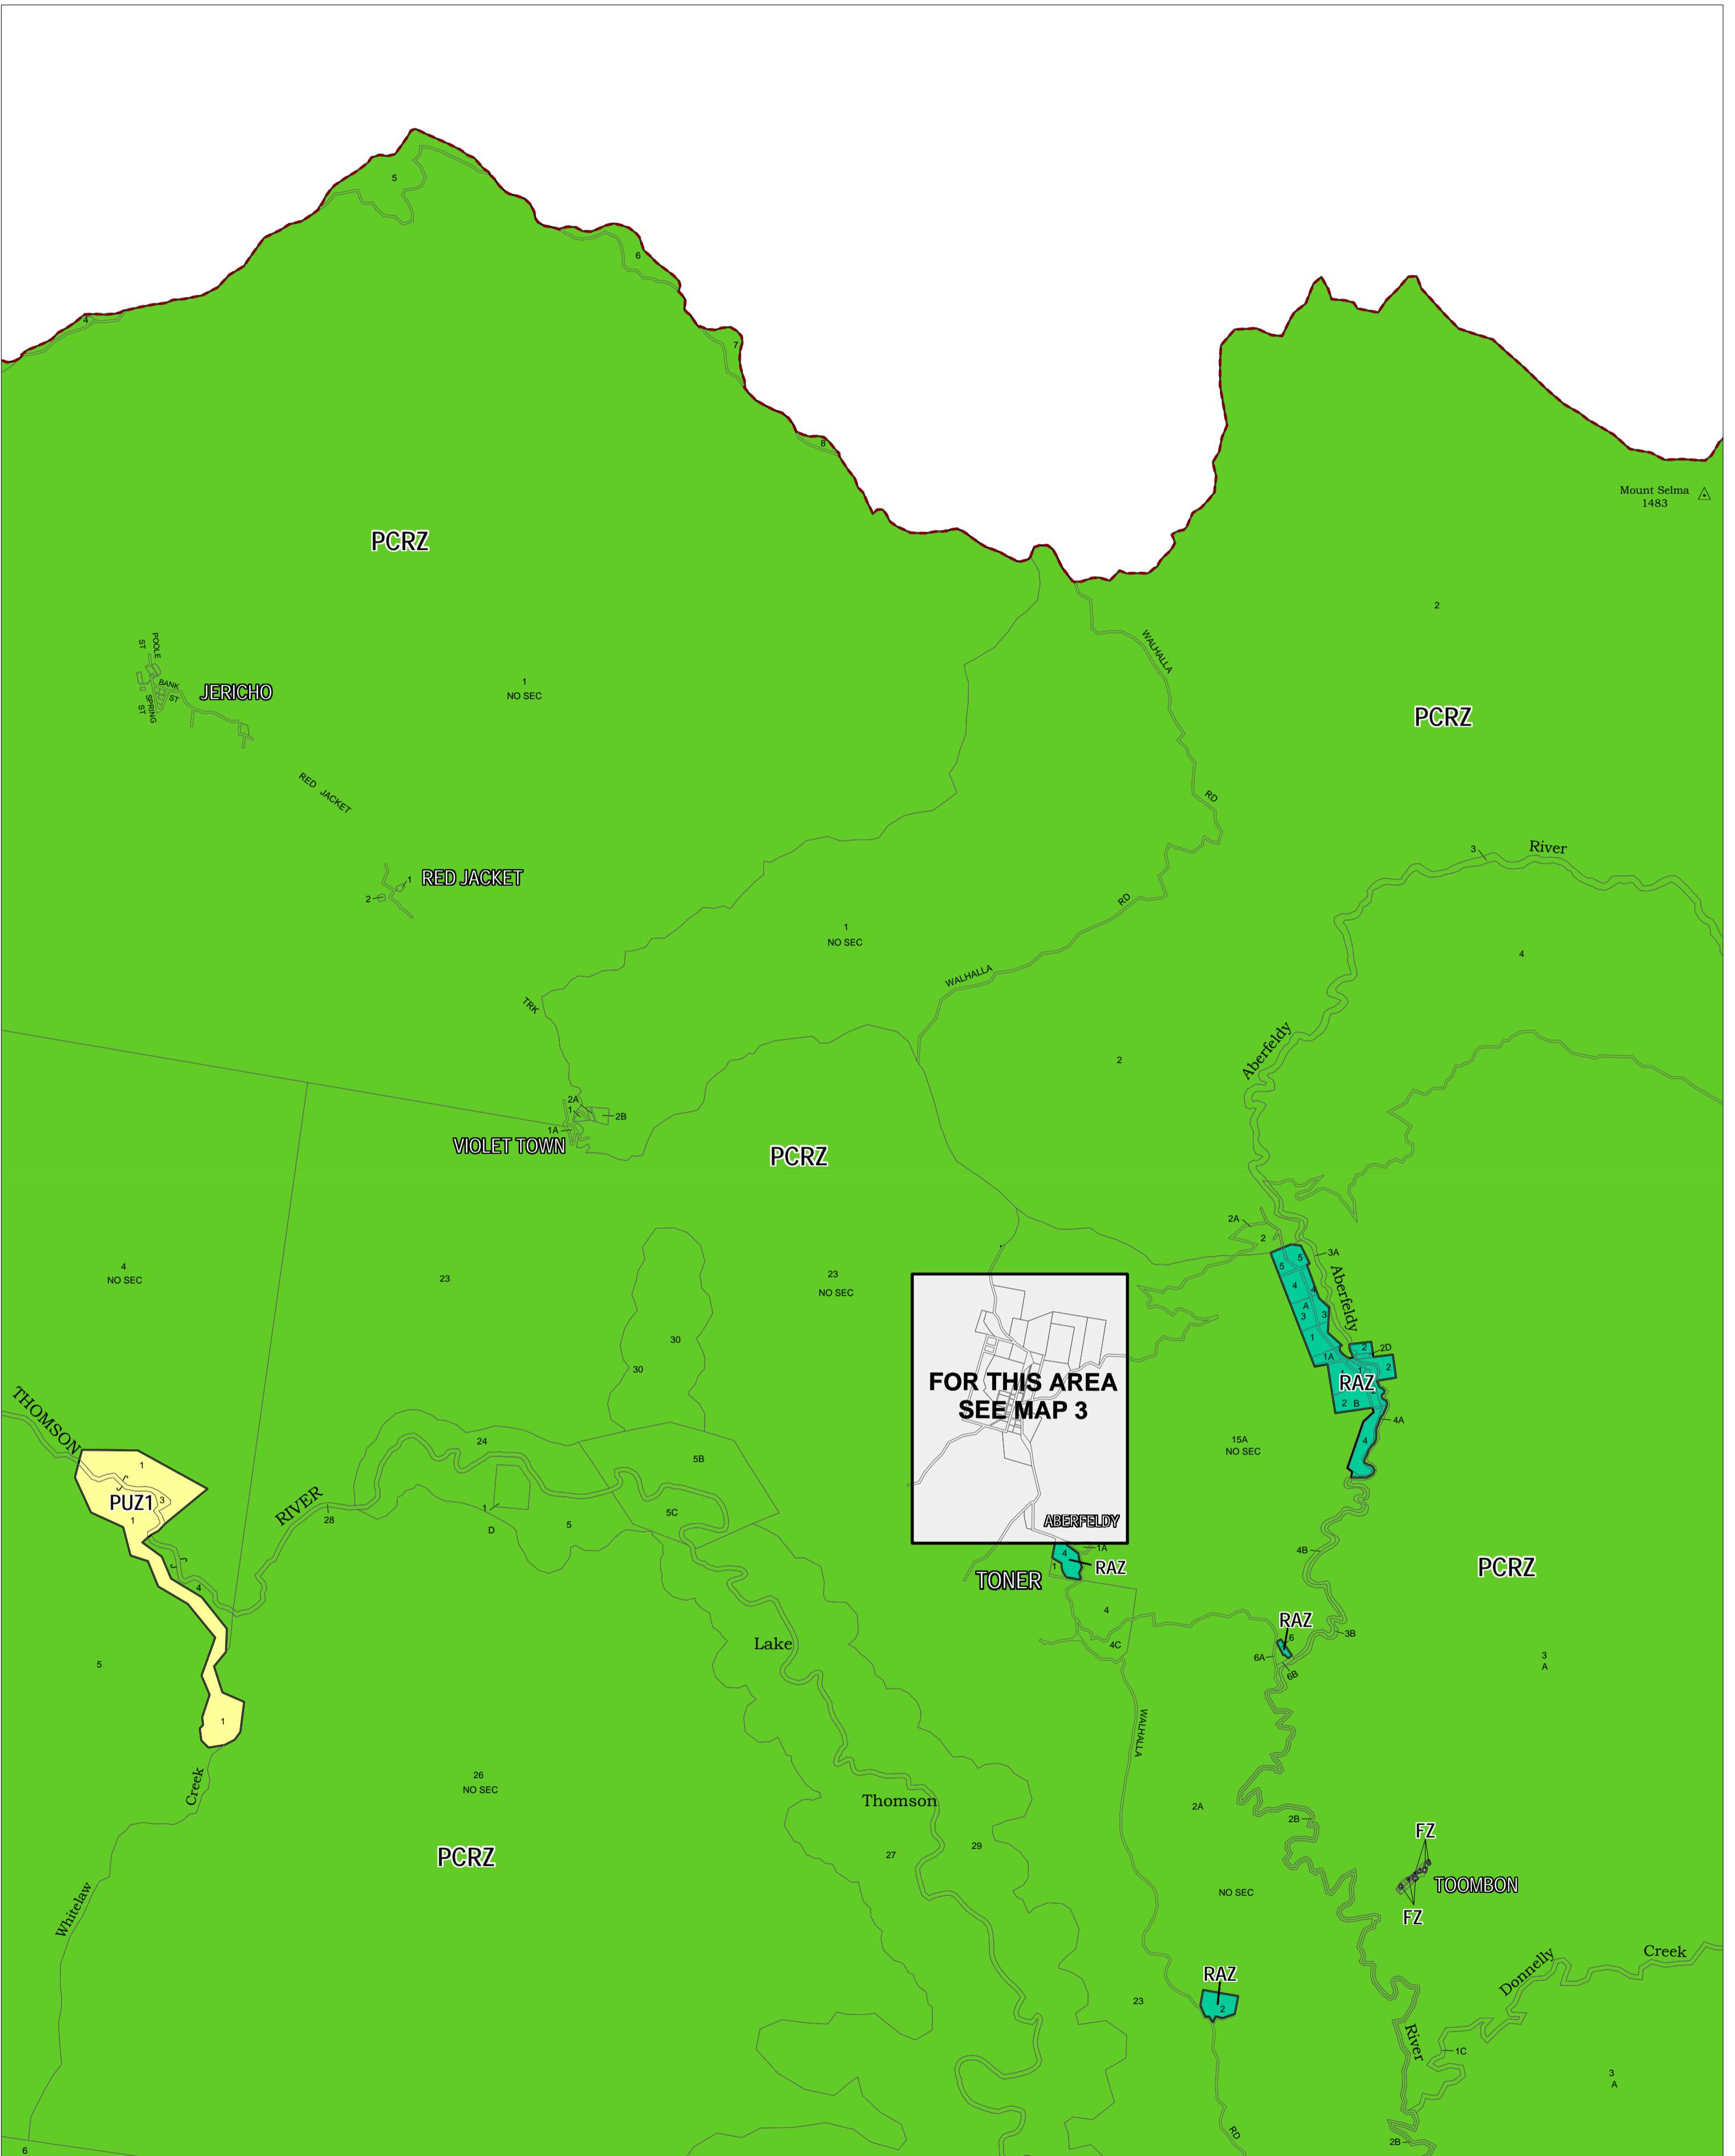

BAW BAW PLANNING SCHEME - LOCAL PROVISION

Public Land	
	Public Conservation And Resource Zone
	Public Use Zone - Service And Utility
Rural	
	Farming Zone
	Rural Activity Zone

Printed: 9/1/2012

AMENDMENT C44 PART 2A