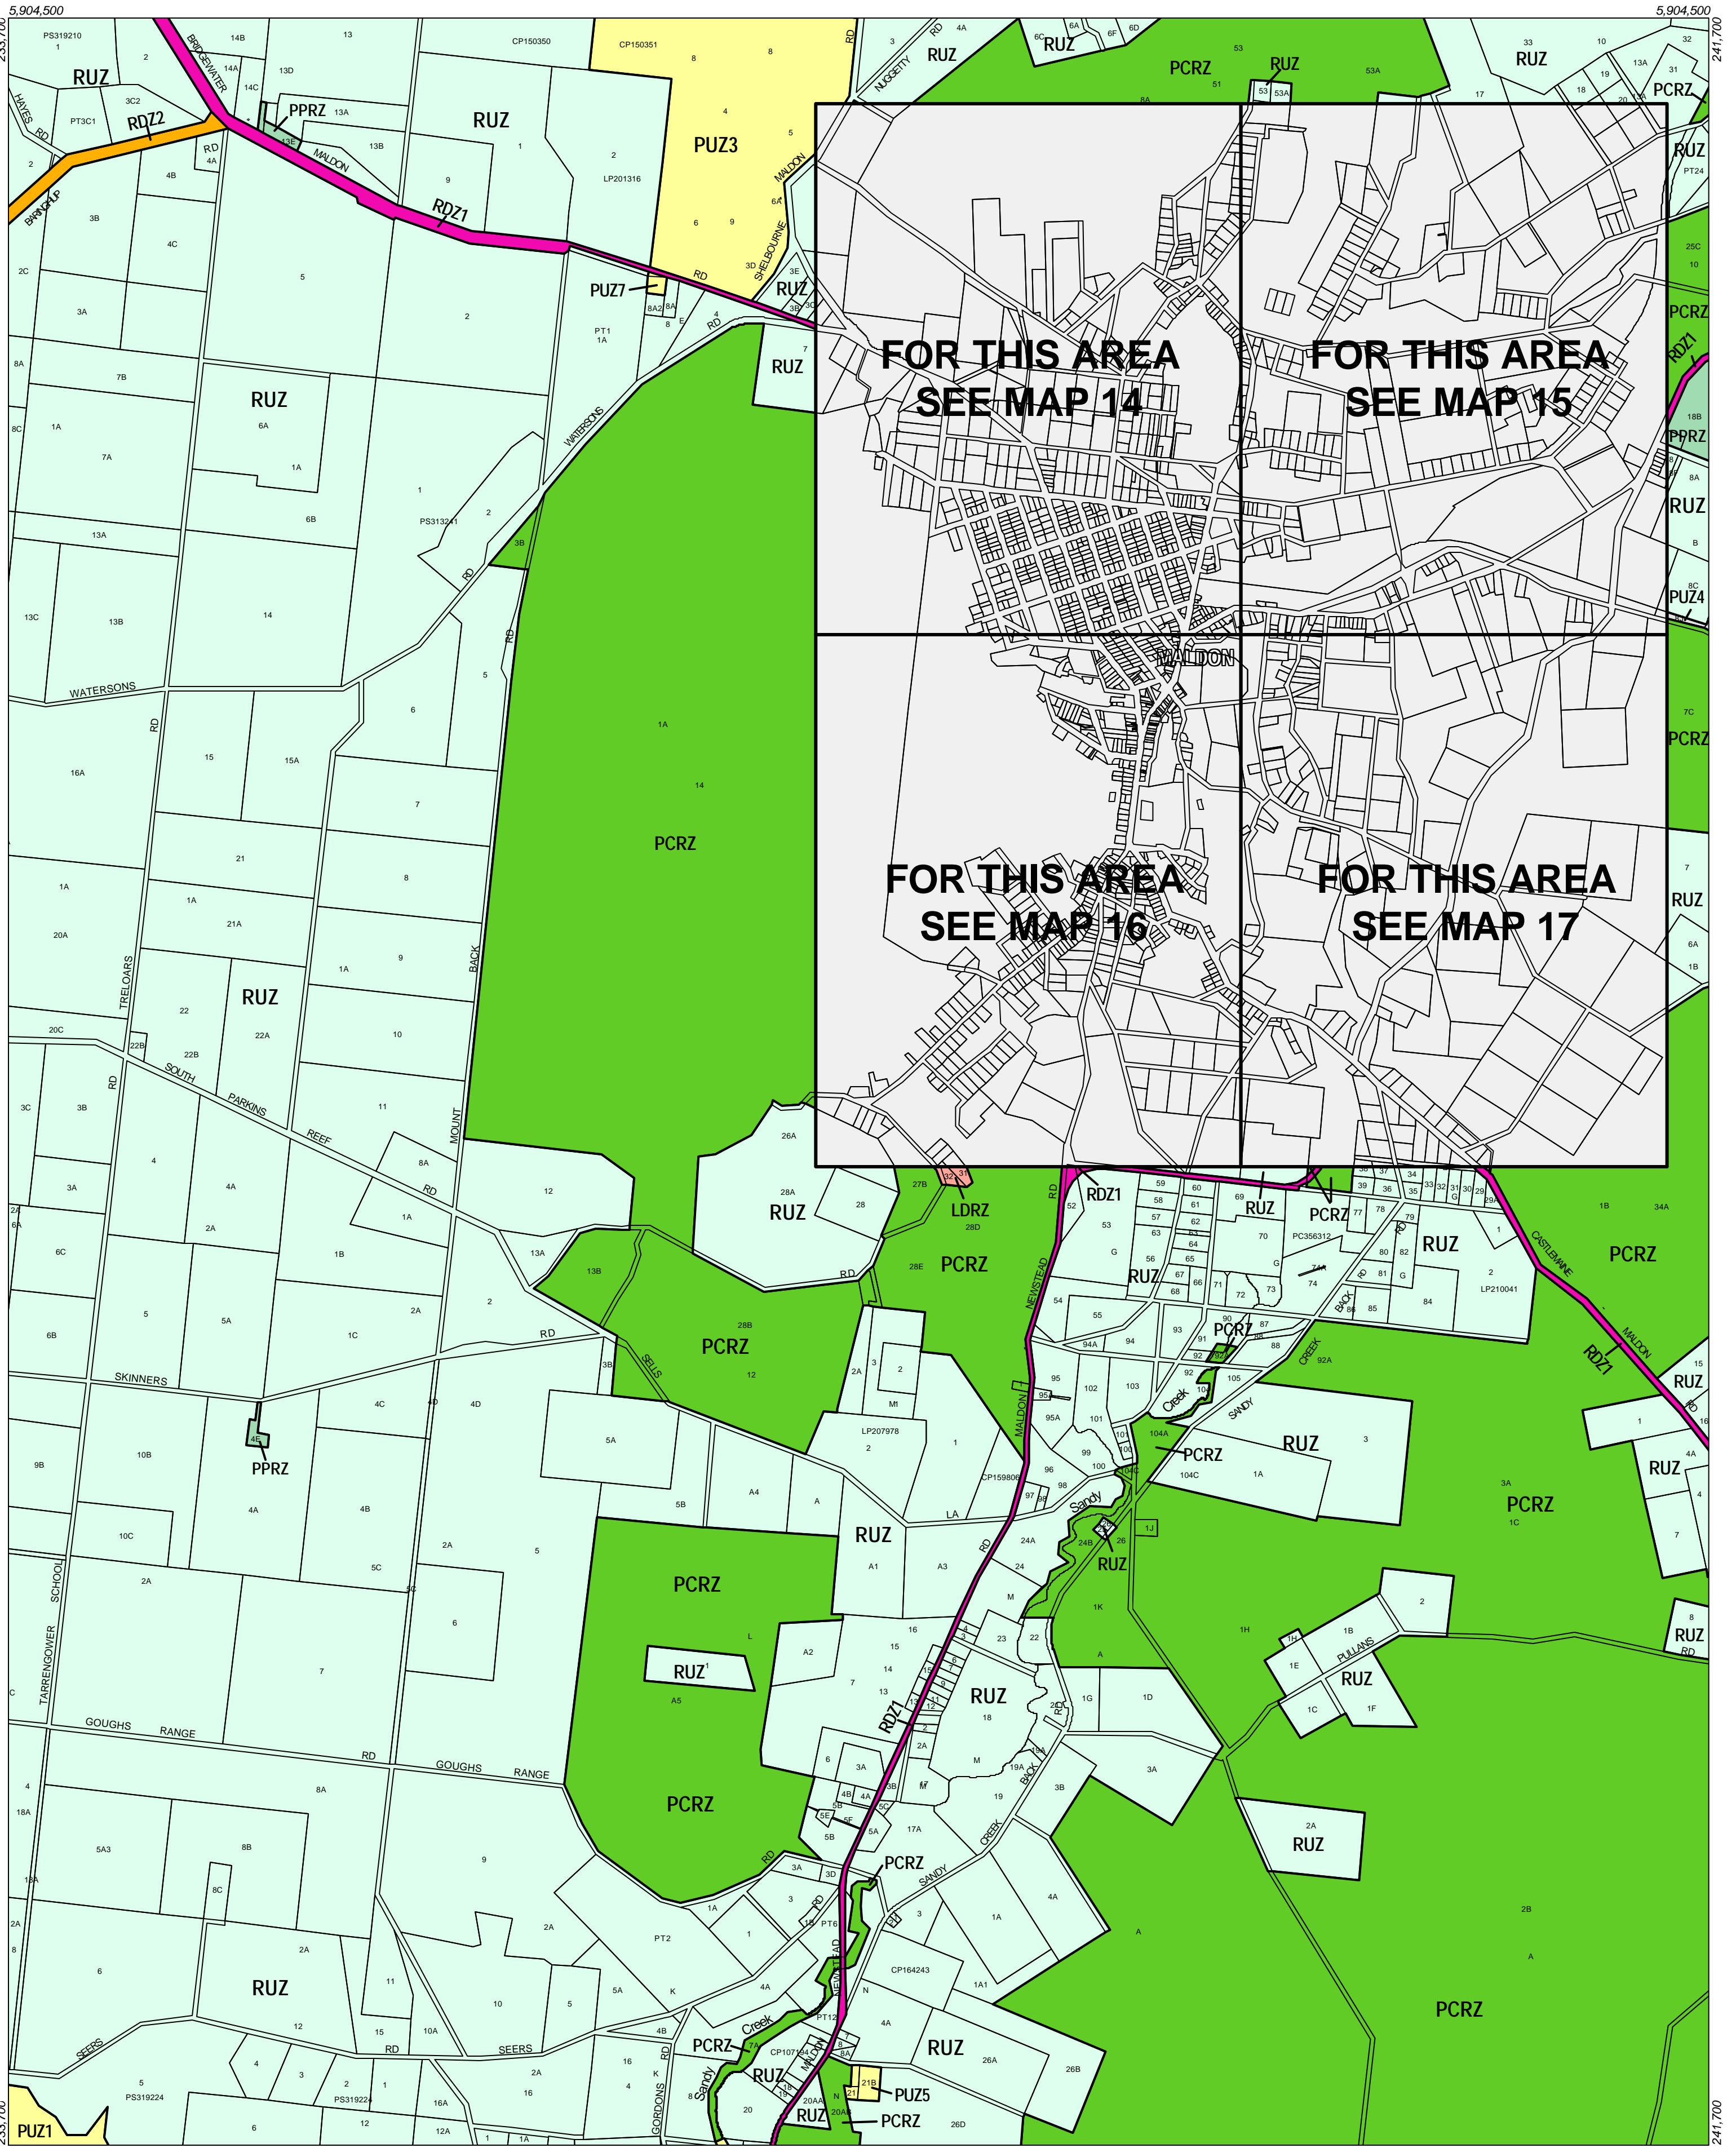

MOUNT ALEXANDER PLANNING SCHEME - LOCAL PROVISION

This publication is copyright. No part may be reproduced by any process except in accordance with the provisions of the Copyright Act 1968, State of Victoria.

Public Land		Road Zone Category	
	Public Conservation And Resource Zone		Road Zone Category 1
	Public Park And Recreation Zone		Road Zone Category 2
	Public Use Zone		Low Density Residential Zone
	Cemetery/Crematorium		Rural Zone
	Public Use Zone Health And Community		
	Public Use Zone Other Public Use		
	Public Use Zone Service And Utility		
	Public Use Zone Transport		

Printed: 24/6/2003