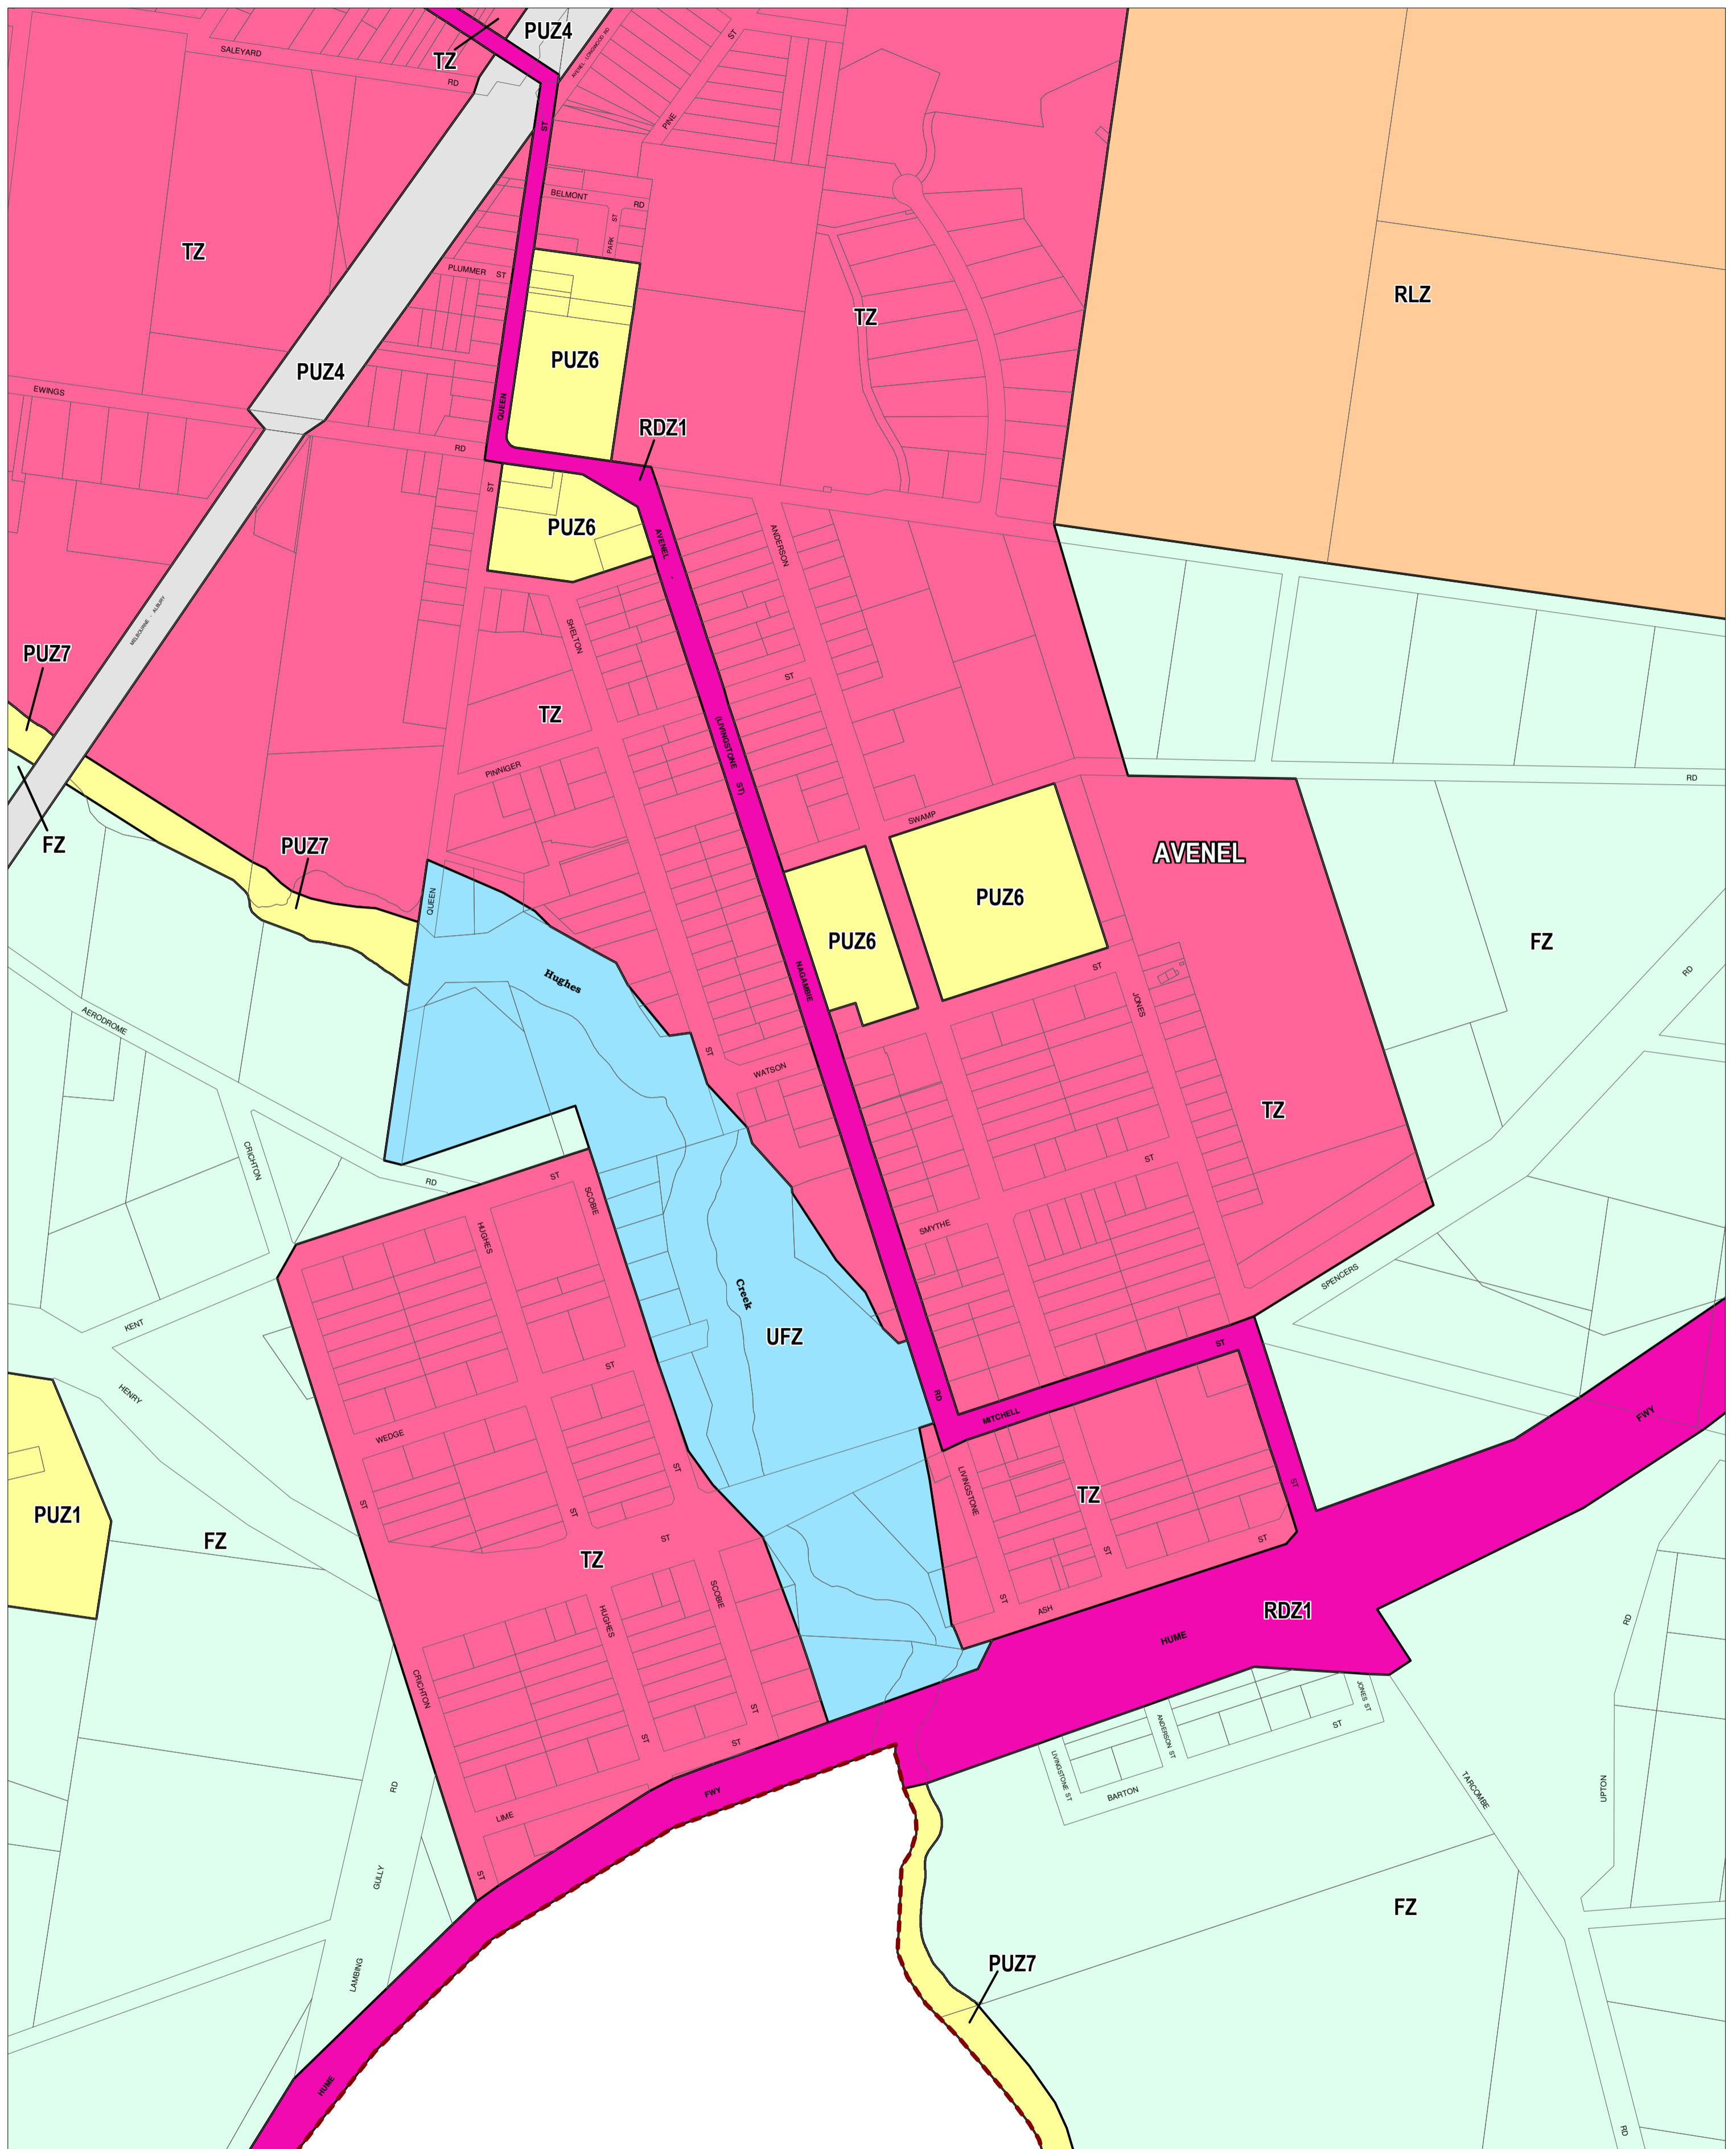

STRATHBOGIE PLANNING SCHEME - LOCAL PROVISION

Public Land		RLZ	Rural Living Zone
PUZ6	Public Use Zone - Local Government	UFZ	Urban Floodway Zone
PUZ7	Public Use Zone - Other Public Use		
PUZ1	Public Use Zone - Service And Utility		
PUZ4	Public Use Zone - Transport		
RDZ1	Road Zone - Category 1		
Residential			
TZ	Township Zone		
Rural			
FZ	Farming Zone		

Printed: 17/5/2013

AMENDMENT C28 PT2