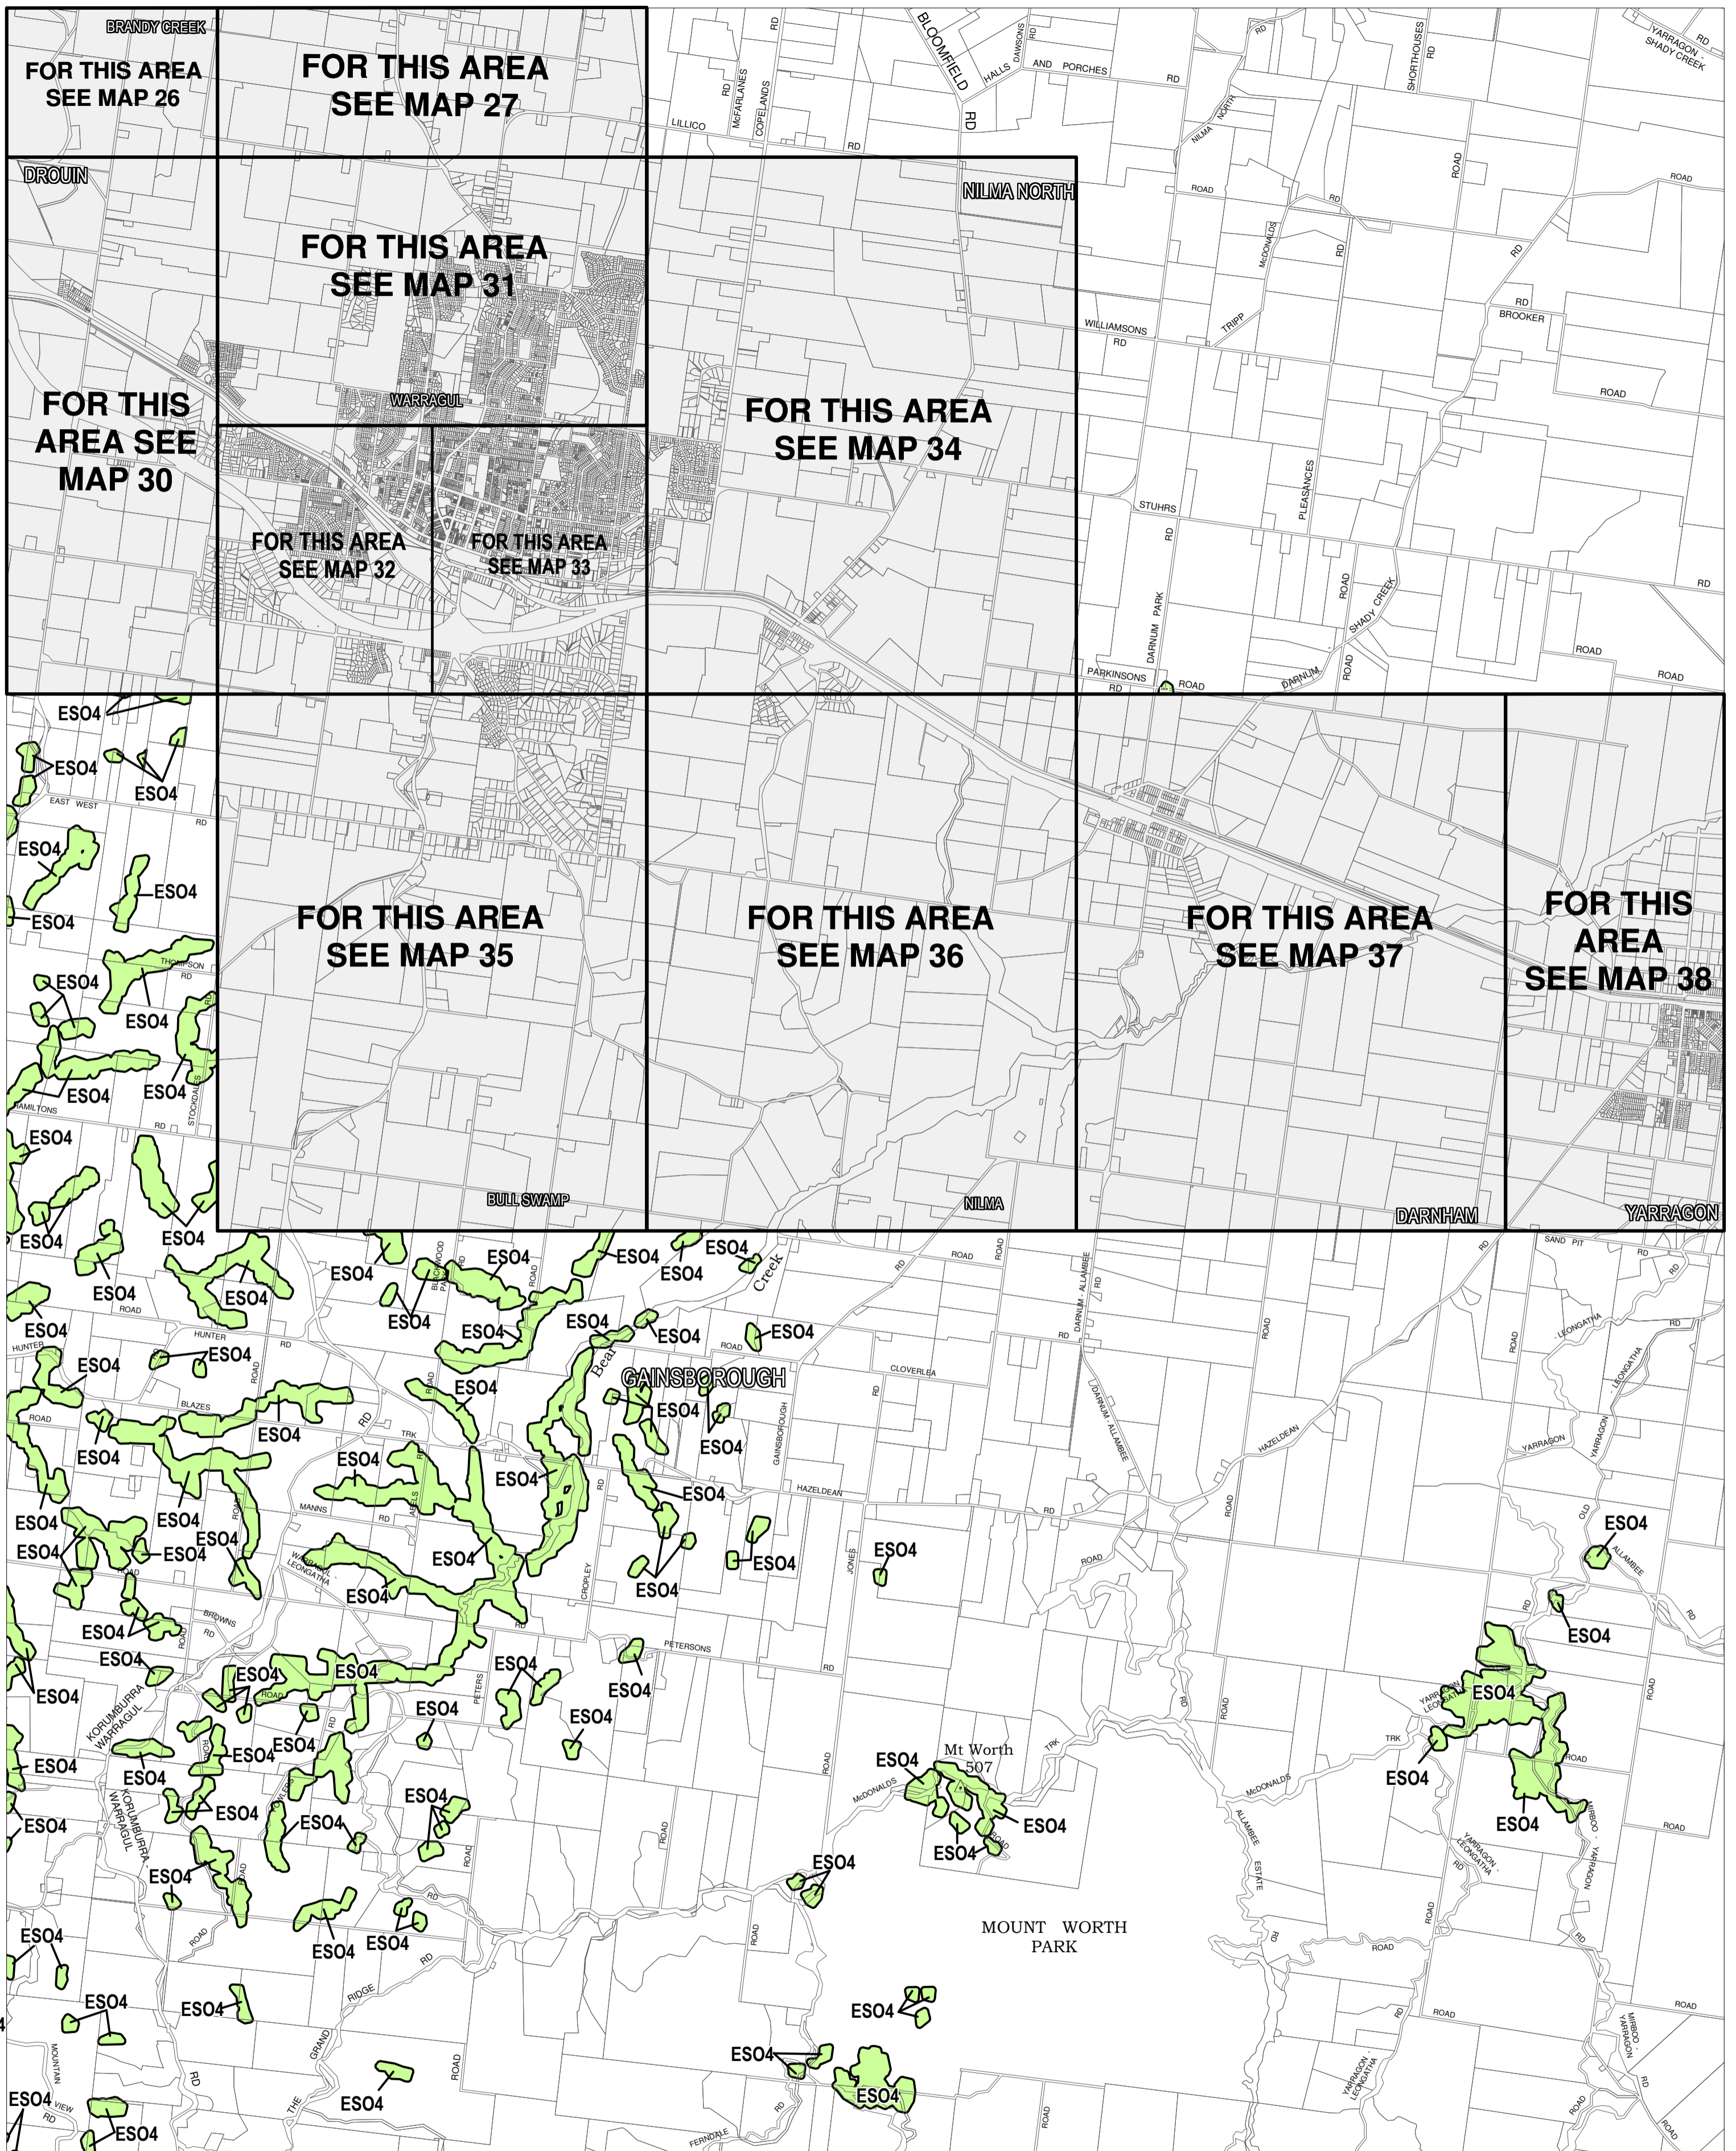

BAW BAW PLANNING SCHEME - LOCAL PROVISION

Overlays

- ESO4 Environmental Significance Overlay - Schedule 4

Printed: 27/10/2014

AMENDMENT C108