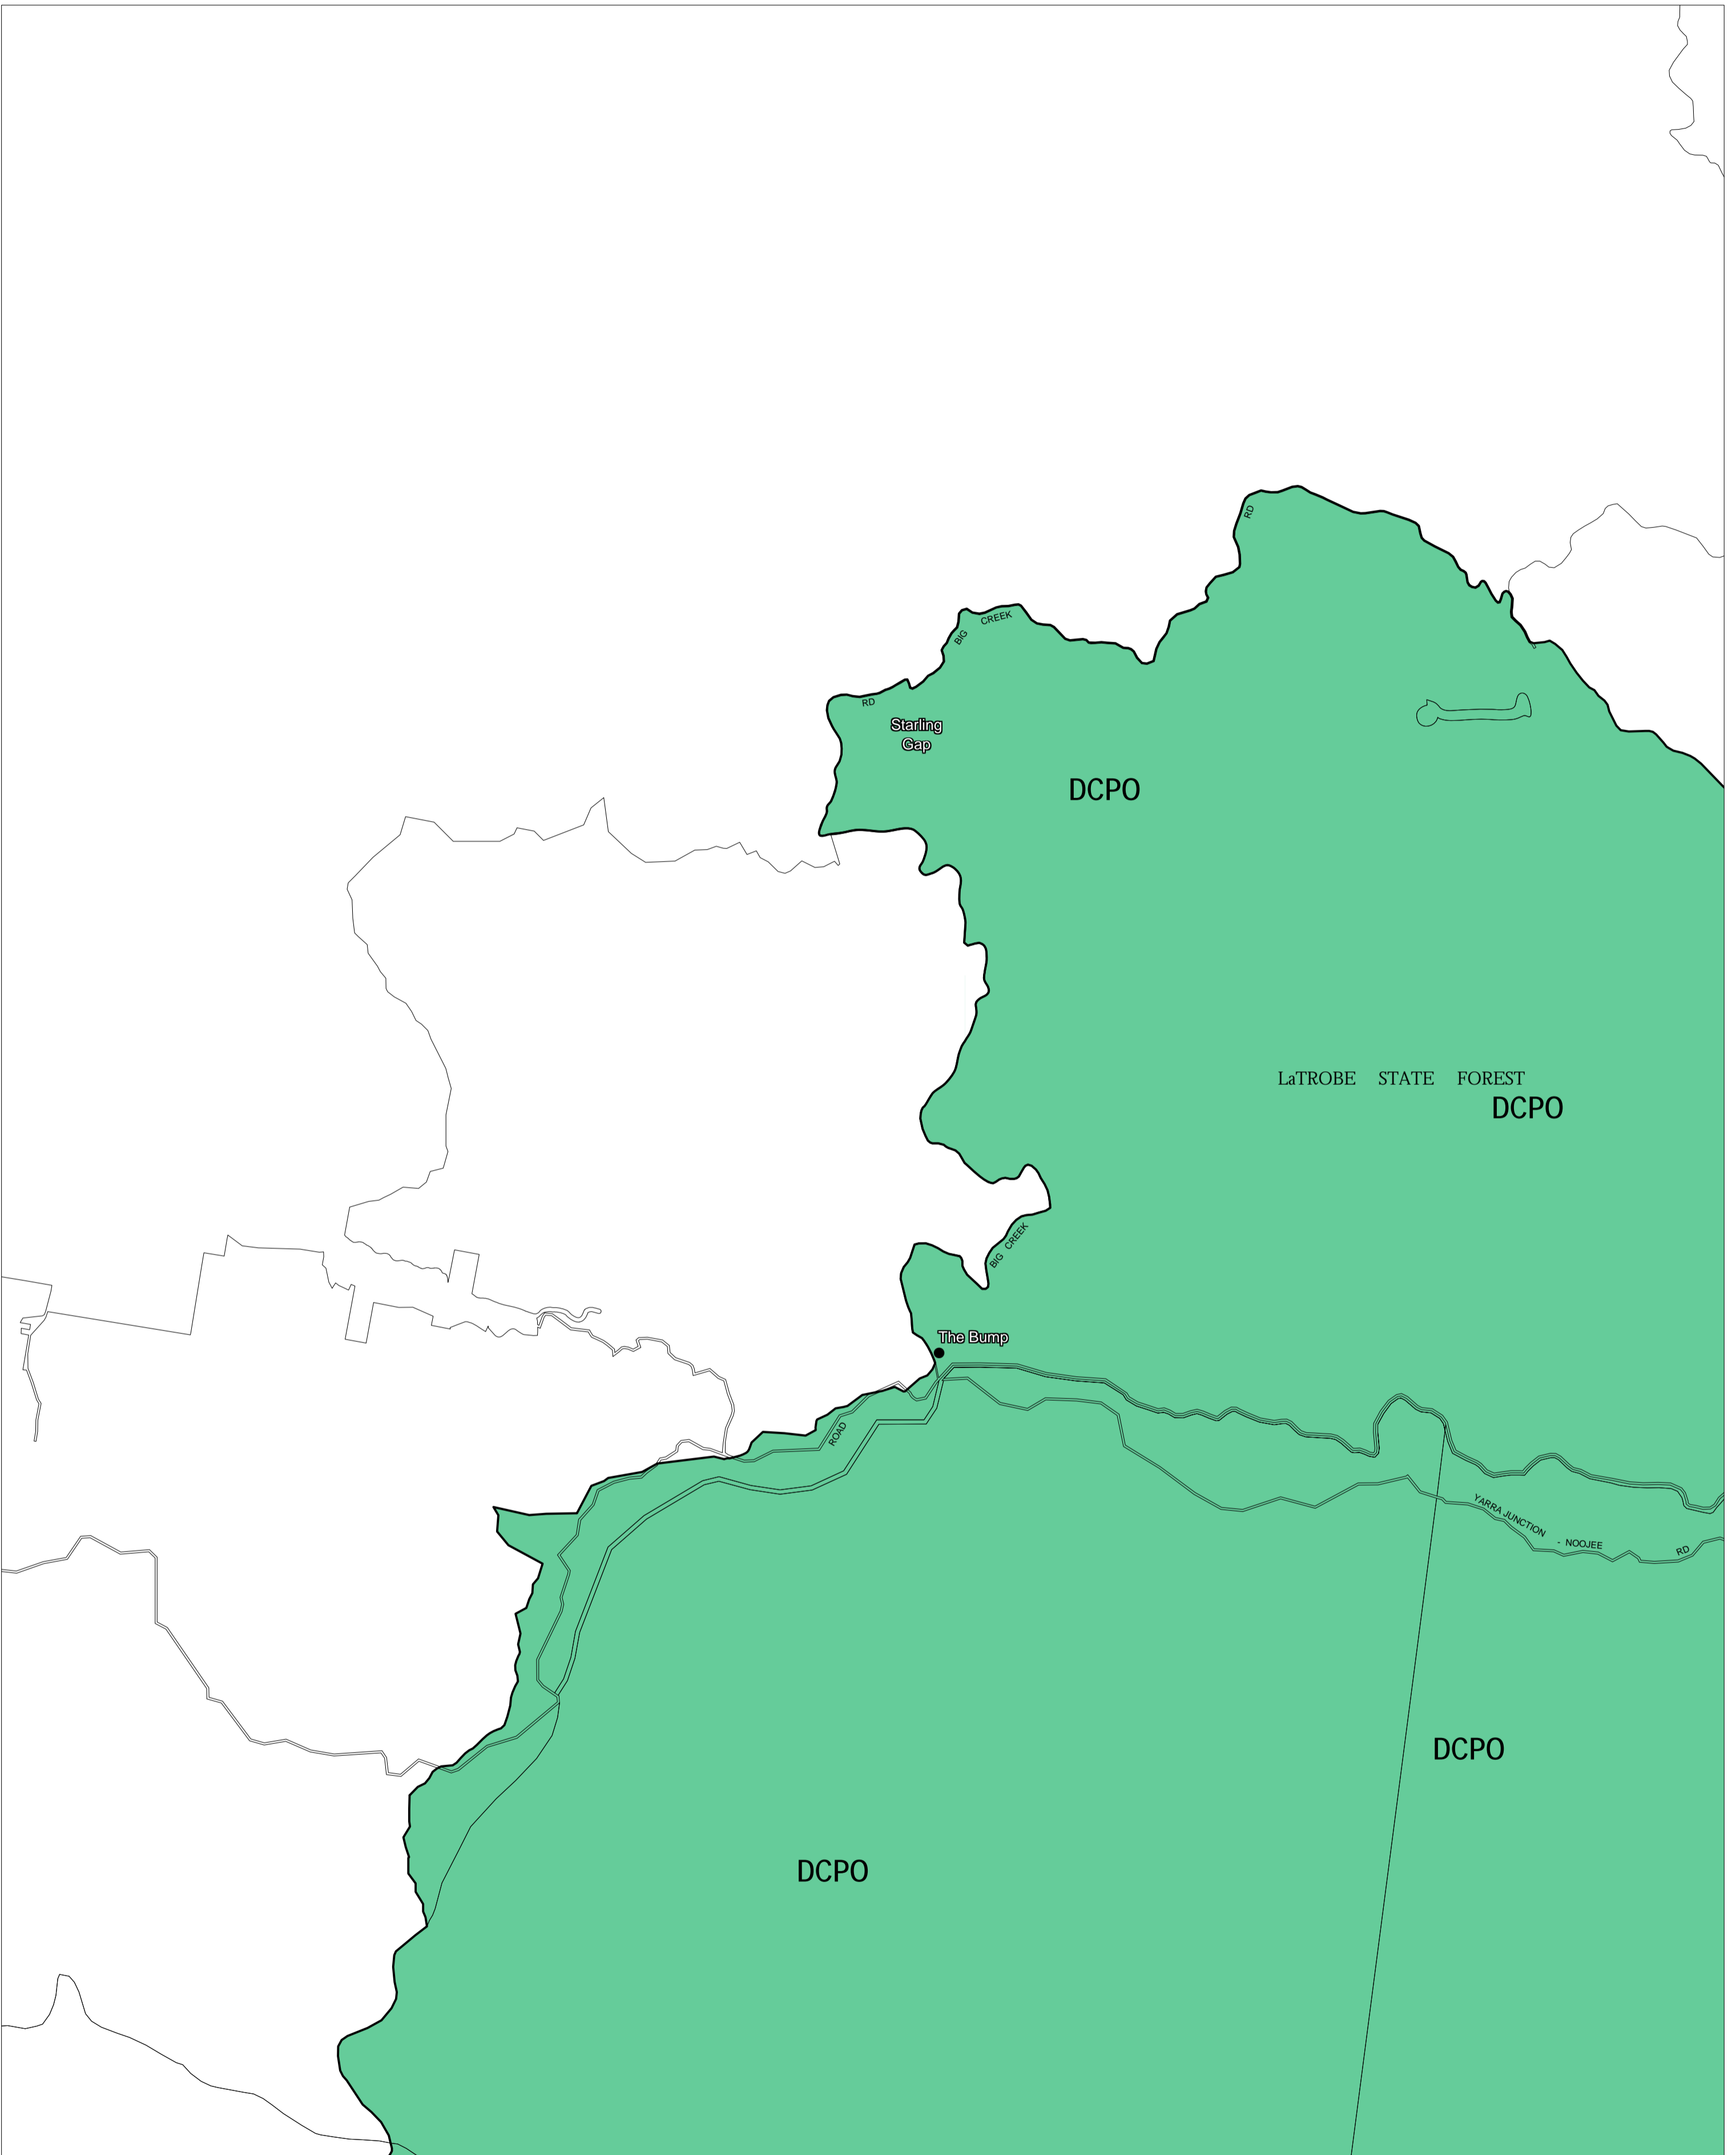

BAW BAW PLANNING SCHEME - LOCAL PROVISION

Overlays

DCPO Development Contributions Plan Overlay

AUSTRALIAN MAP GRID ZONE 55

INDEX TO ADJOINING METRIC SERIES MAP

Printed: 12/5/2008

AMENDMENT C47 PART 1