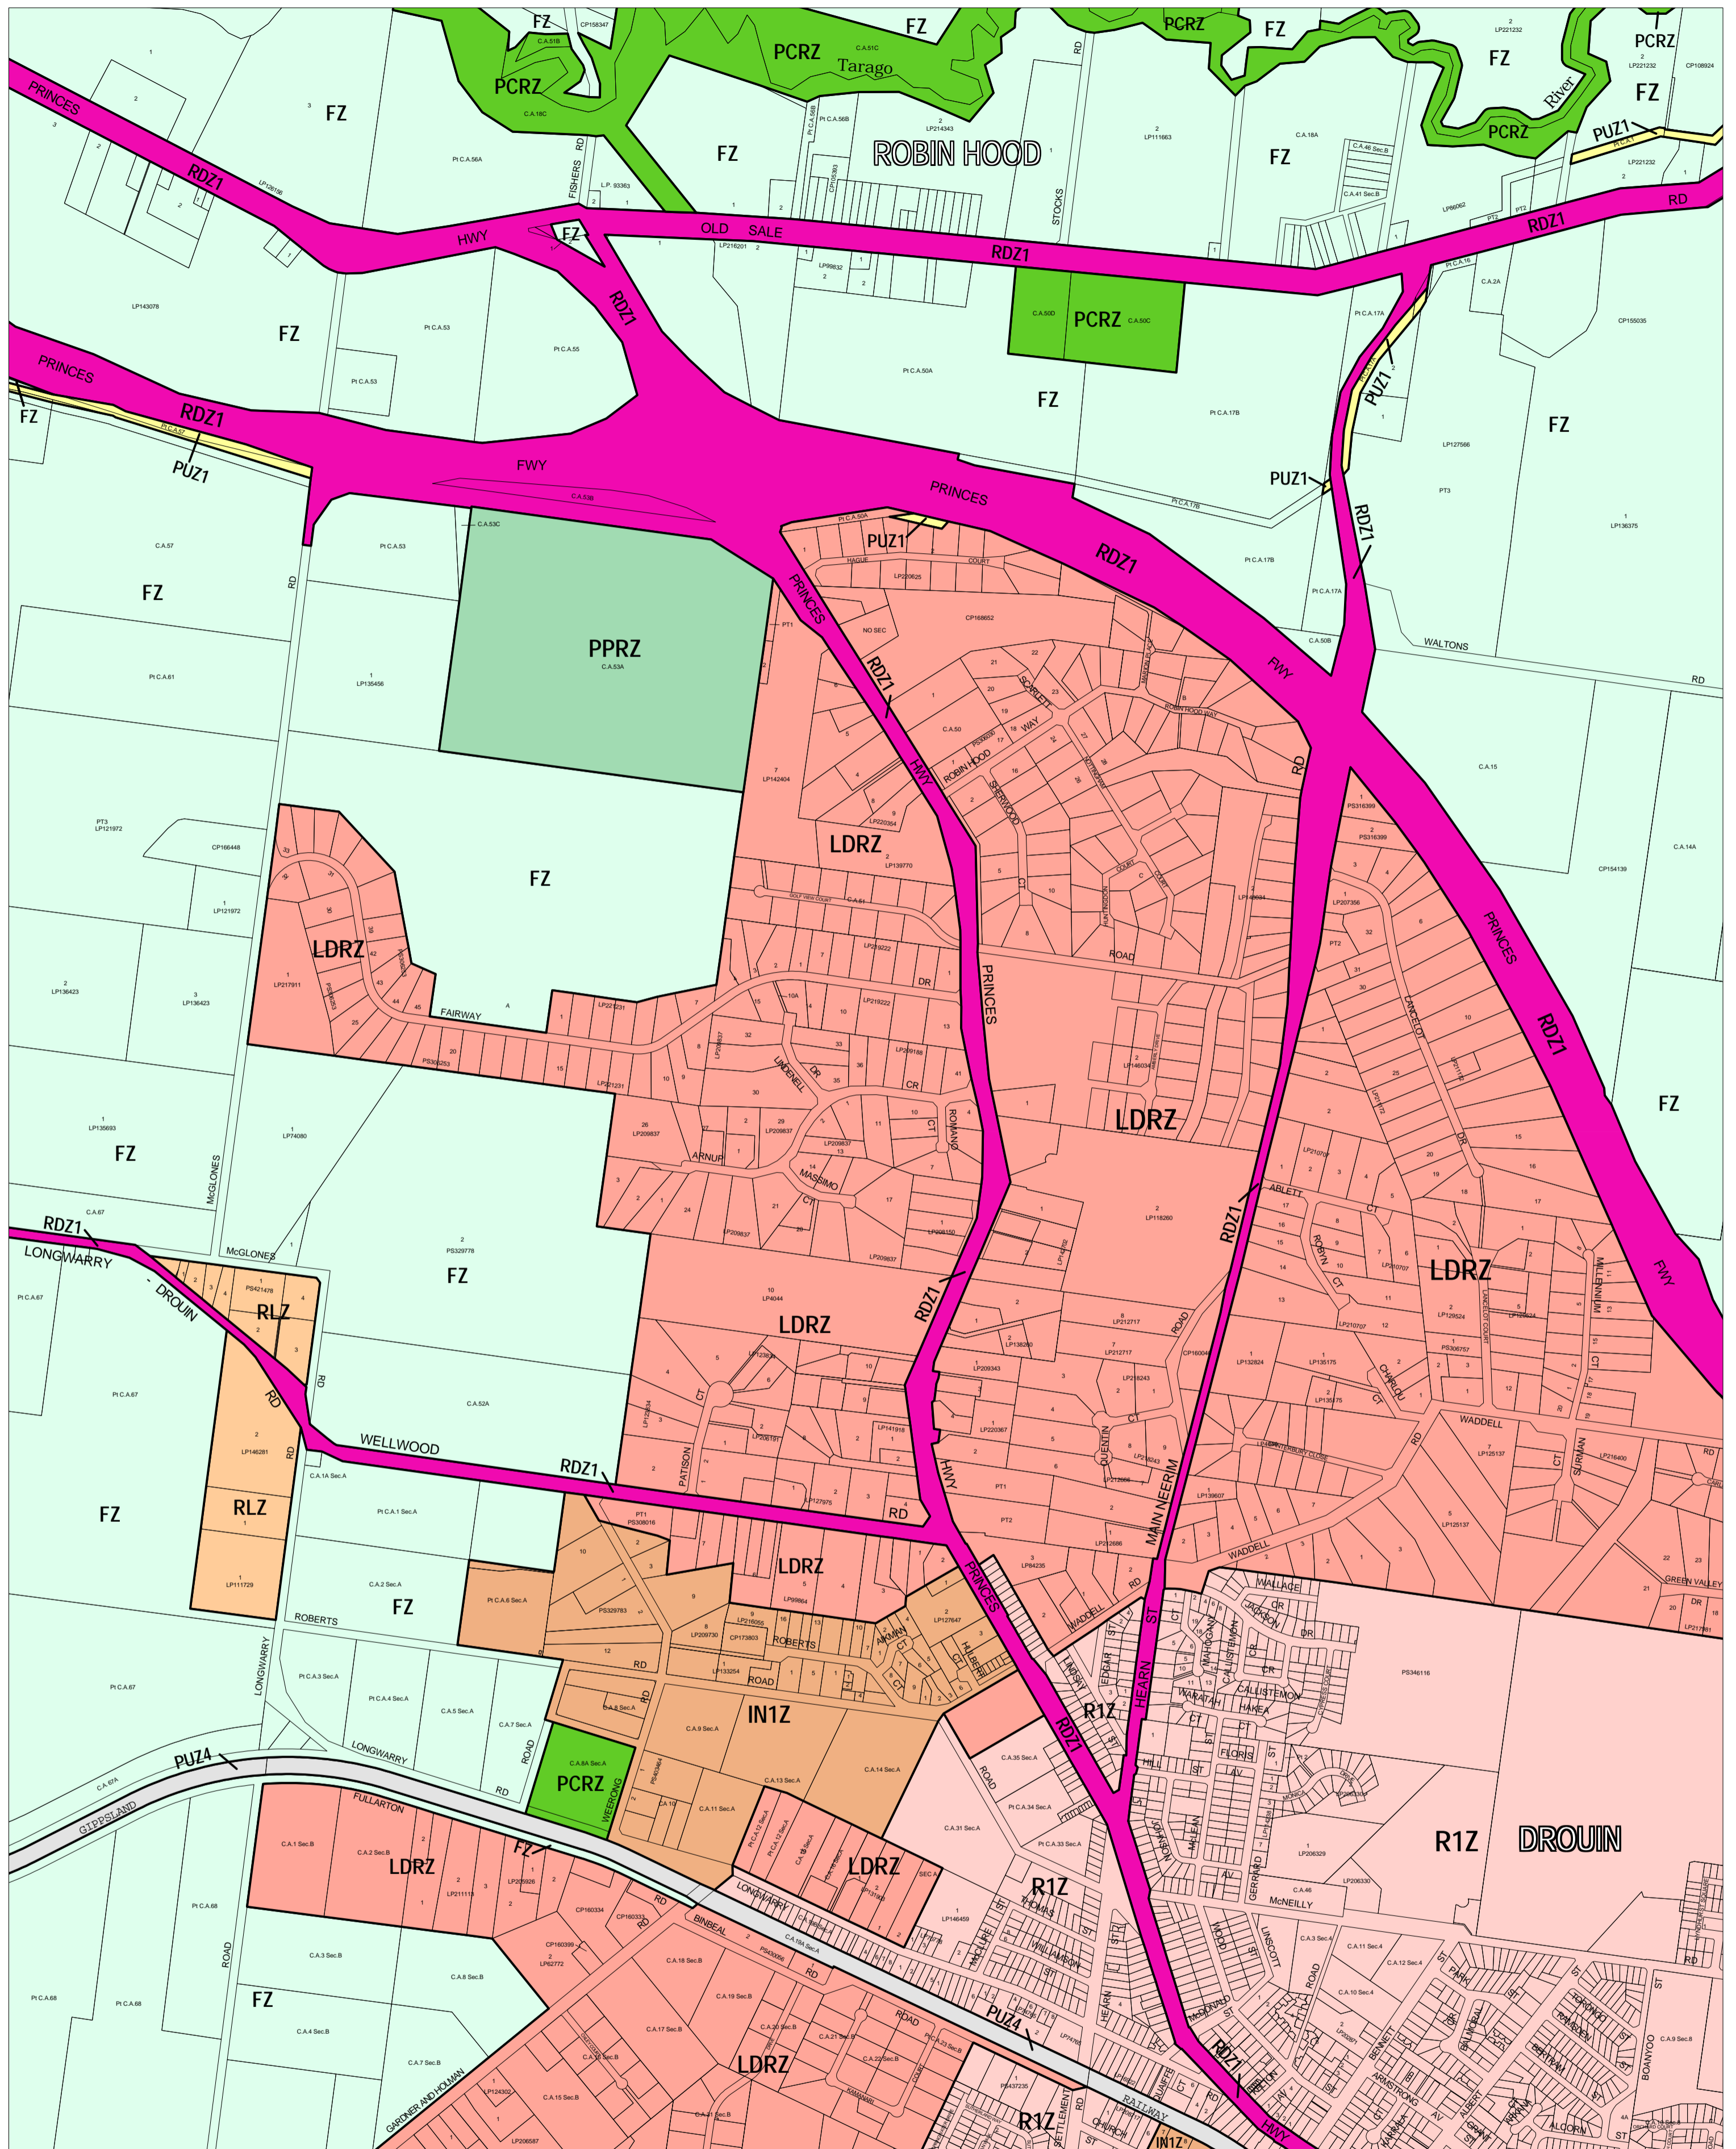

BAW BAW PLANNING SCHEME - LOCAL PROVISION

Industrial	Rural
IN1Z Industrial 1 Zone	R1Z Residential 1 Zone
Public Land	FZ Farming Zone
PCRZ Public Conservation And Resource Zone	RLZ Rural Living Zone
PPRZ Public Park And Recreation Zone	
PUZ1 Public Use Zone - Service And Utility	
PUZ4 Public Use Zone - Transport	
Road Zone - Category 1	
RDZ1 Road Zone - Category 1	
Residential	
LDRZ Low Density Residential Zone	

AUSTRALIAN MAP GRID ZONE 55

INDEX TO ADJOINING METRIC SERIES MAP

Printed: 18/1/2007

AMENDMENT C38 PART 1

ZONES

MAP No 25