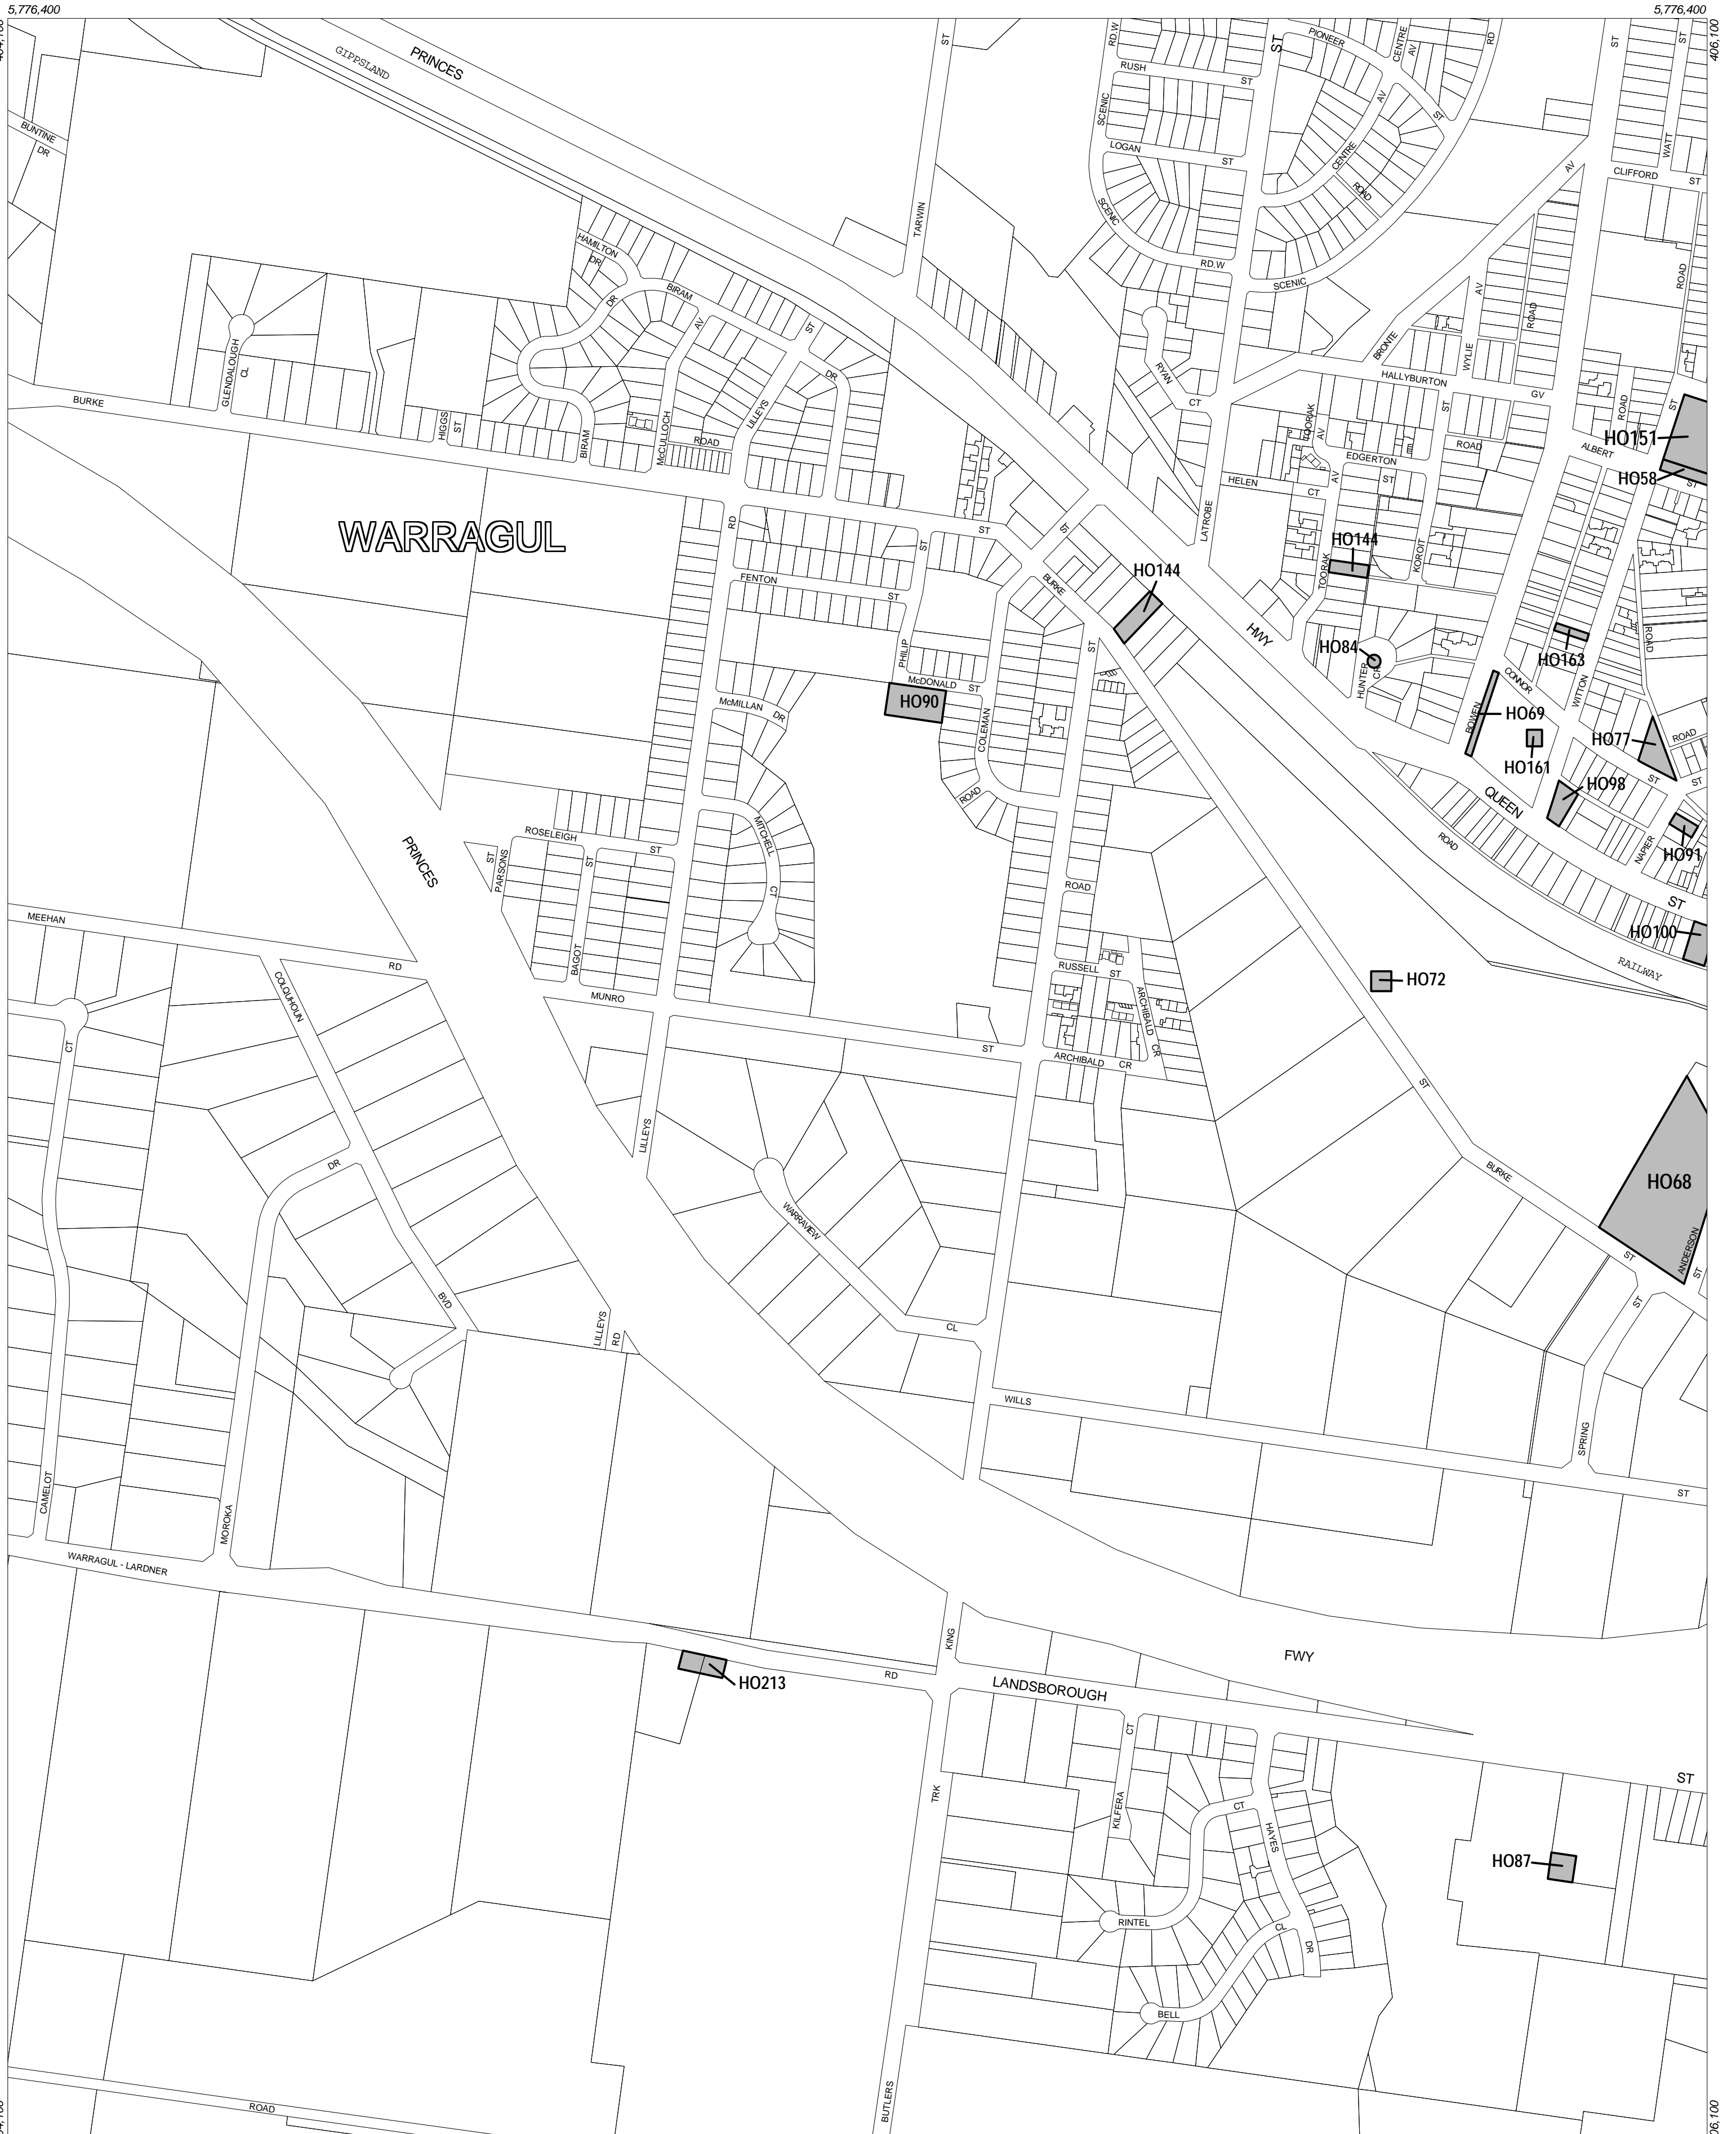

BAW BAW PLANNING SCHEME - LOCAL PROVISION

This publication is copyright. No part may be reproduced by any process except in accordance with the provisions of the Copyright Act. © State of Victoria. This map should be read in conjunction with additional Planning Overlay Maps (if applicable) as indicated on the INDEX TO MAPS.

Overlays

HO Heritage Overlay

100 0 100 200 300 400 500 m

AUSTRALIAN MAP GRID ZONE 55

Amendment C17
Printed: 4/2/2003

INDEX TO ADJOINING METRIC SERIES MAP