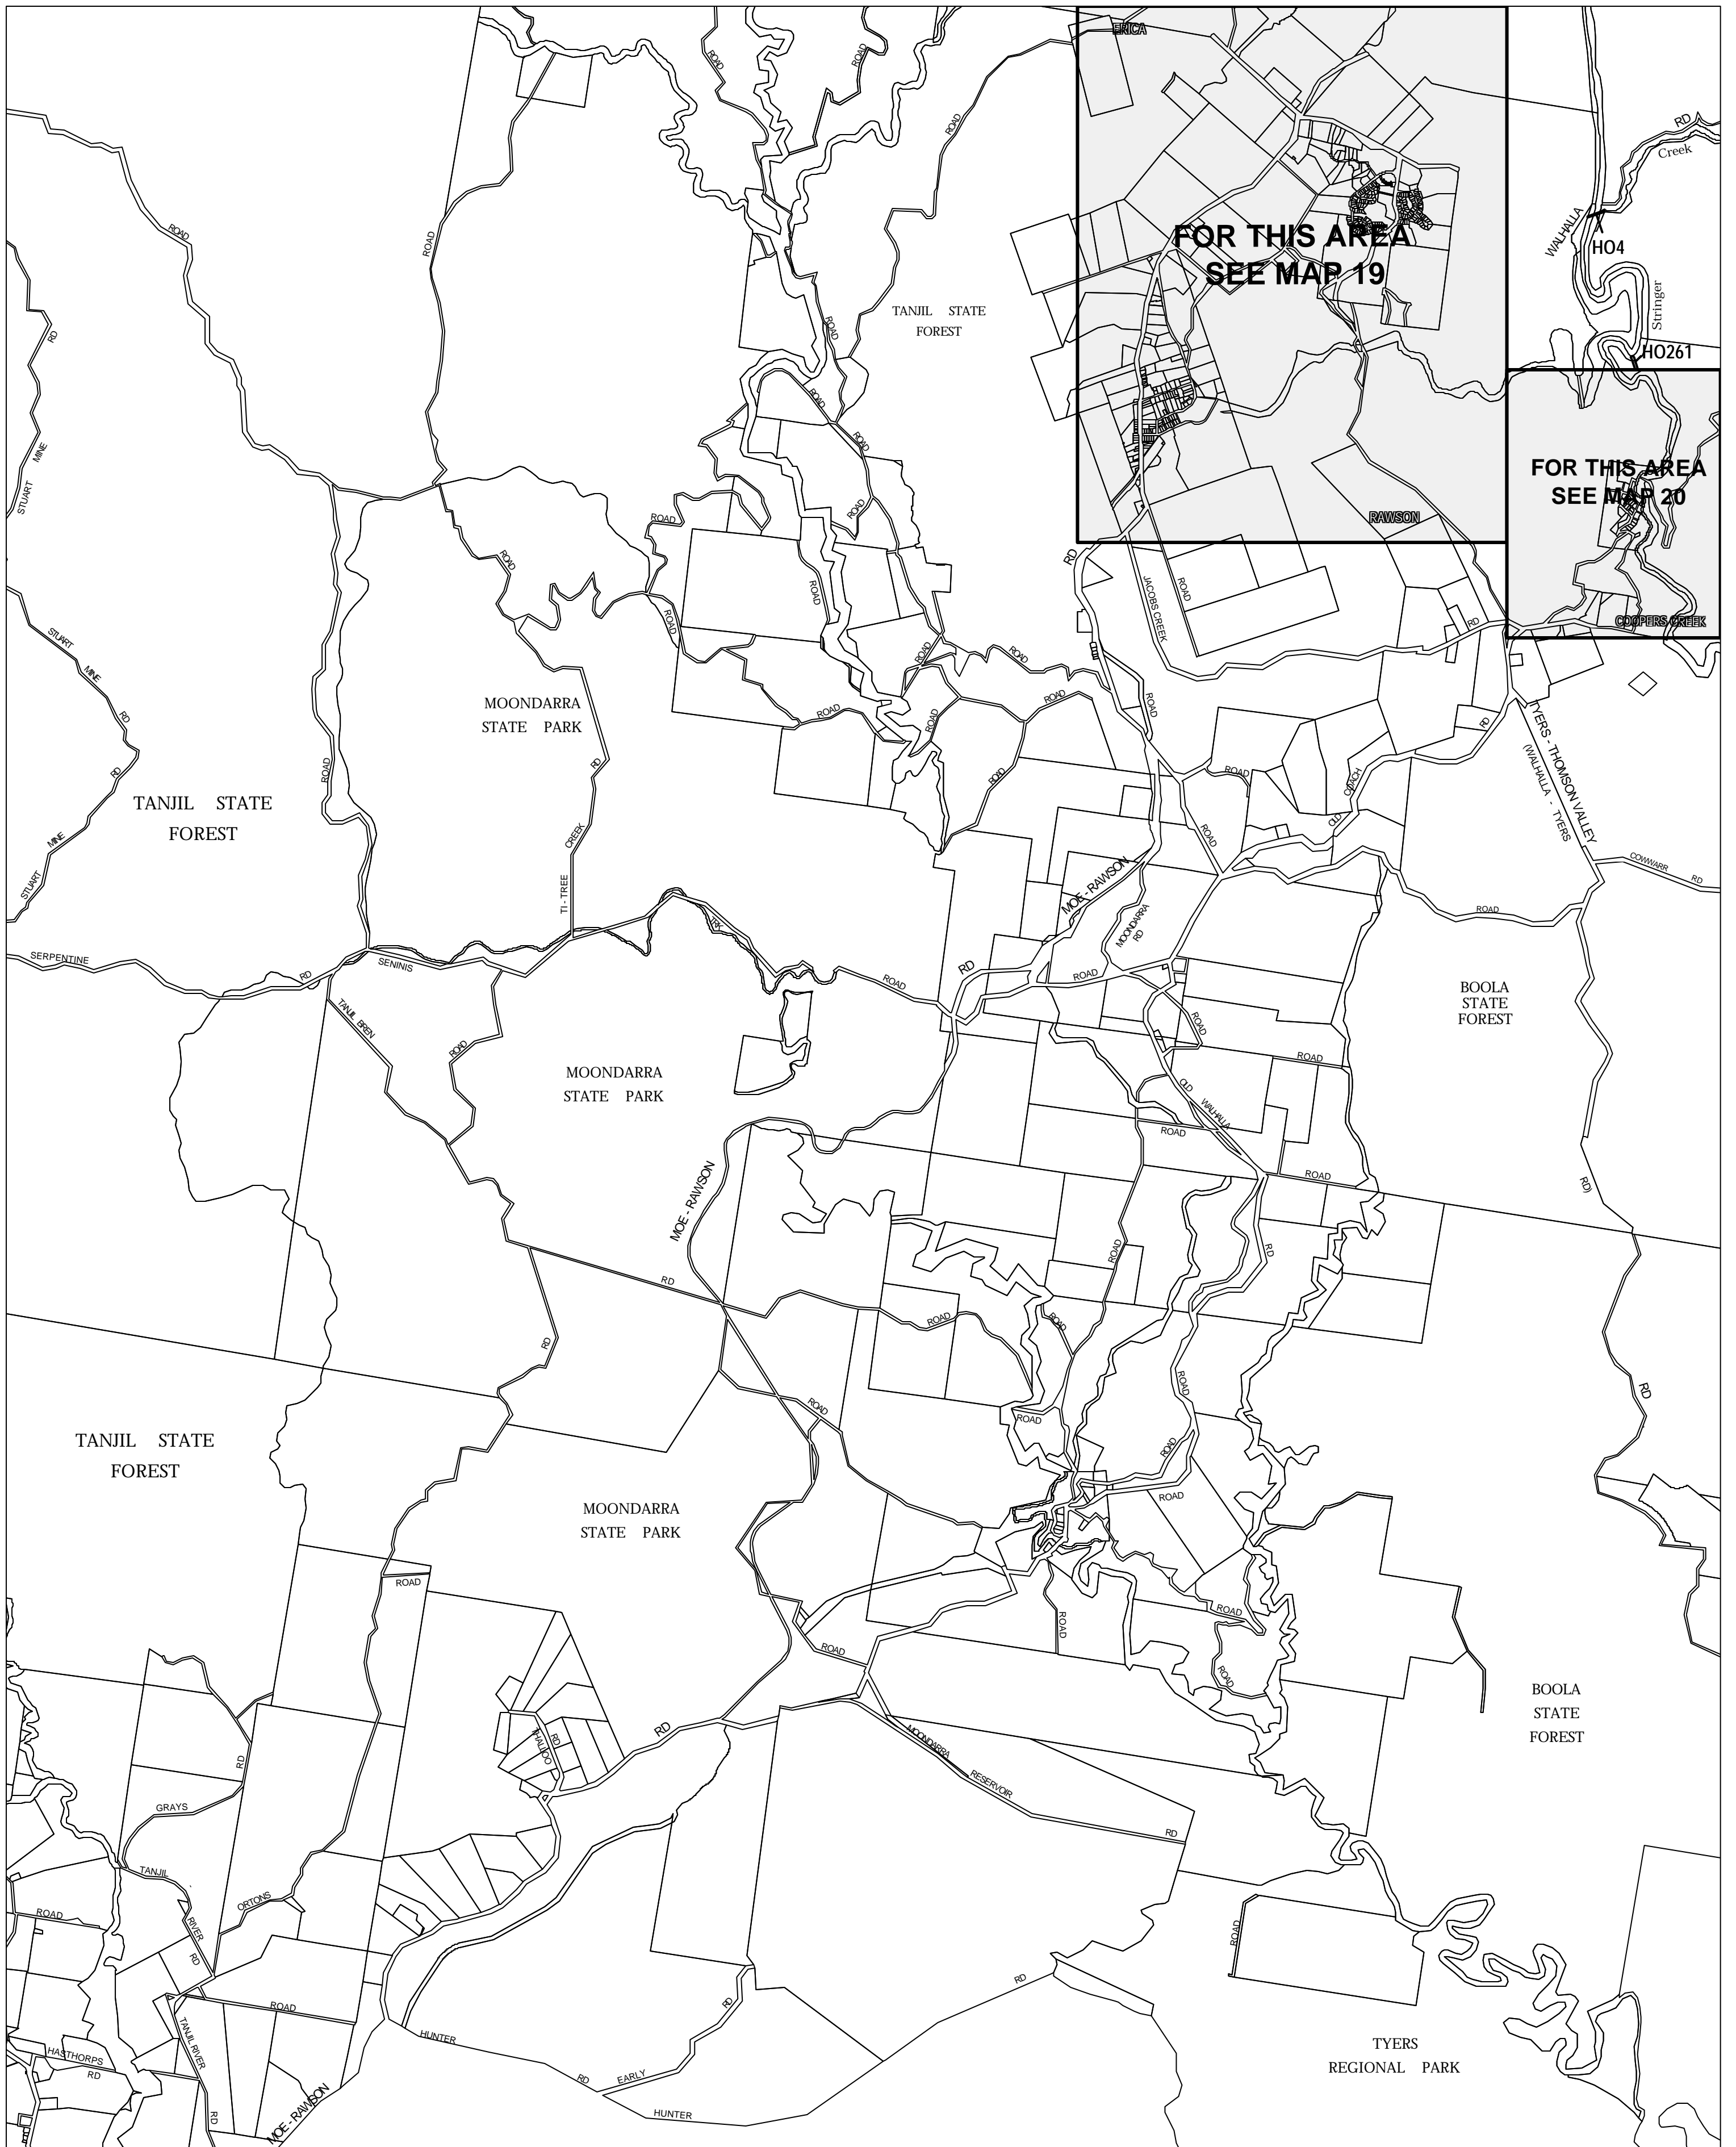

BAW BAW PLANNING SCHEME - LOCAL PROVISION

Overlays	
	Heritage Overlay

AUSTRALIAN MAP GRID ZONE 55

Printed: 24/8/2006

AMENDMENT C36